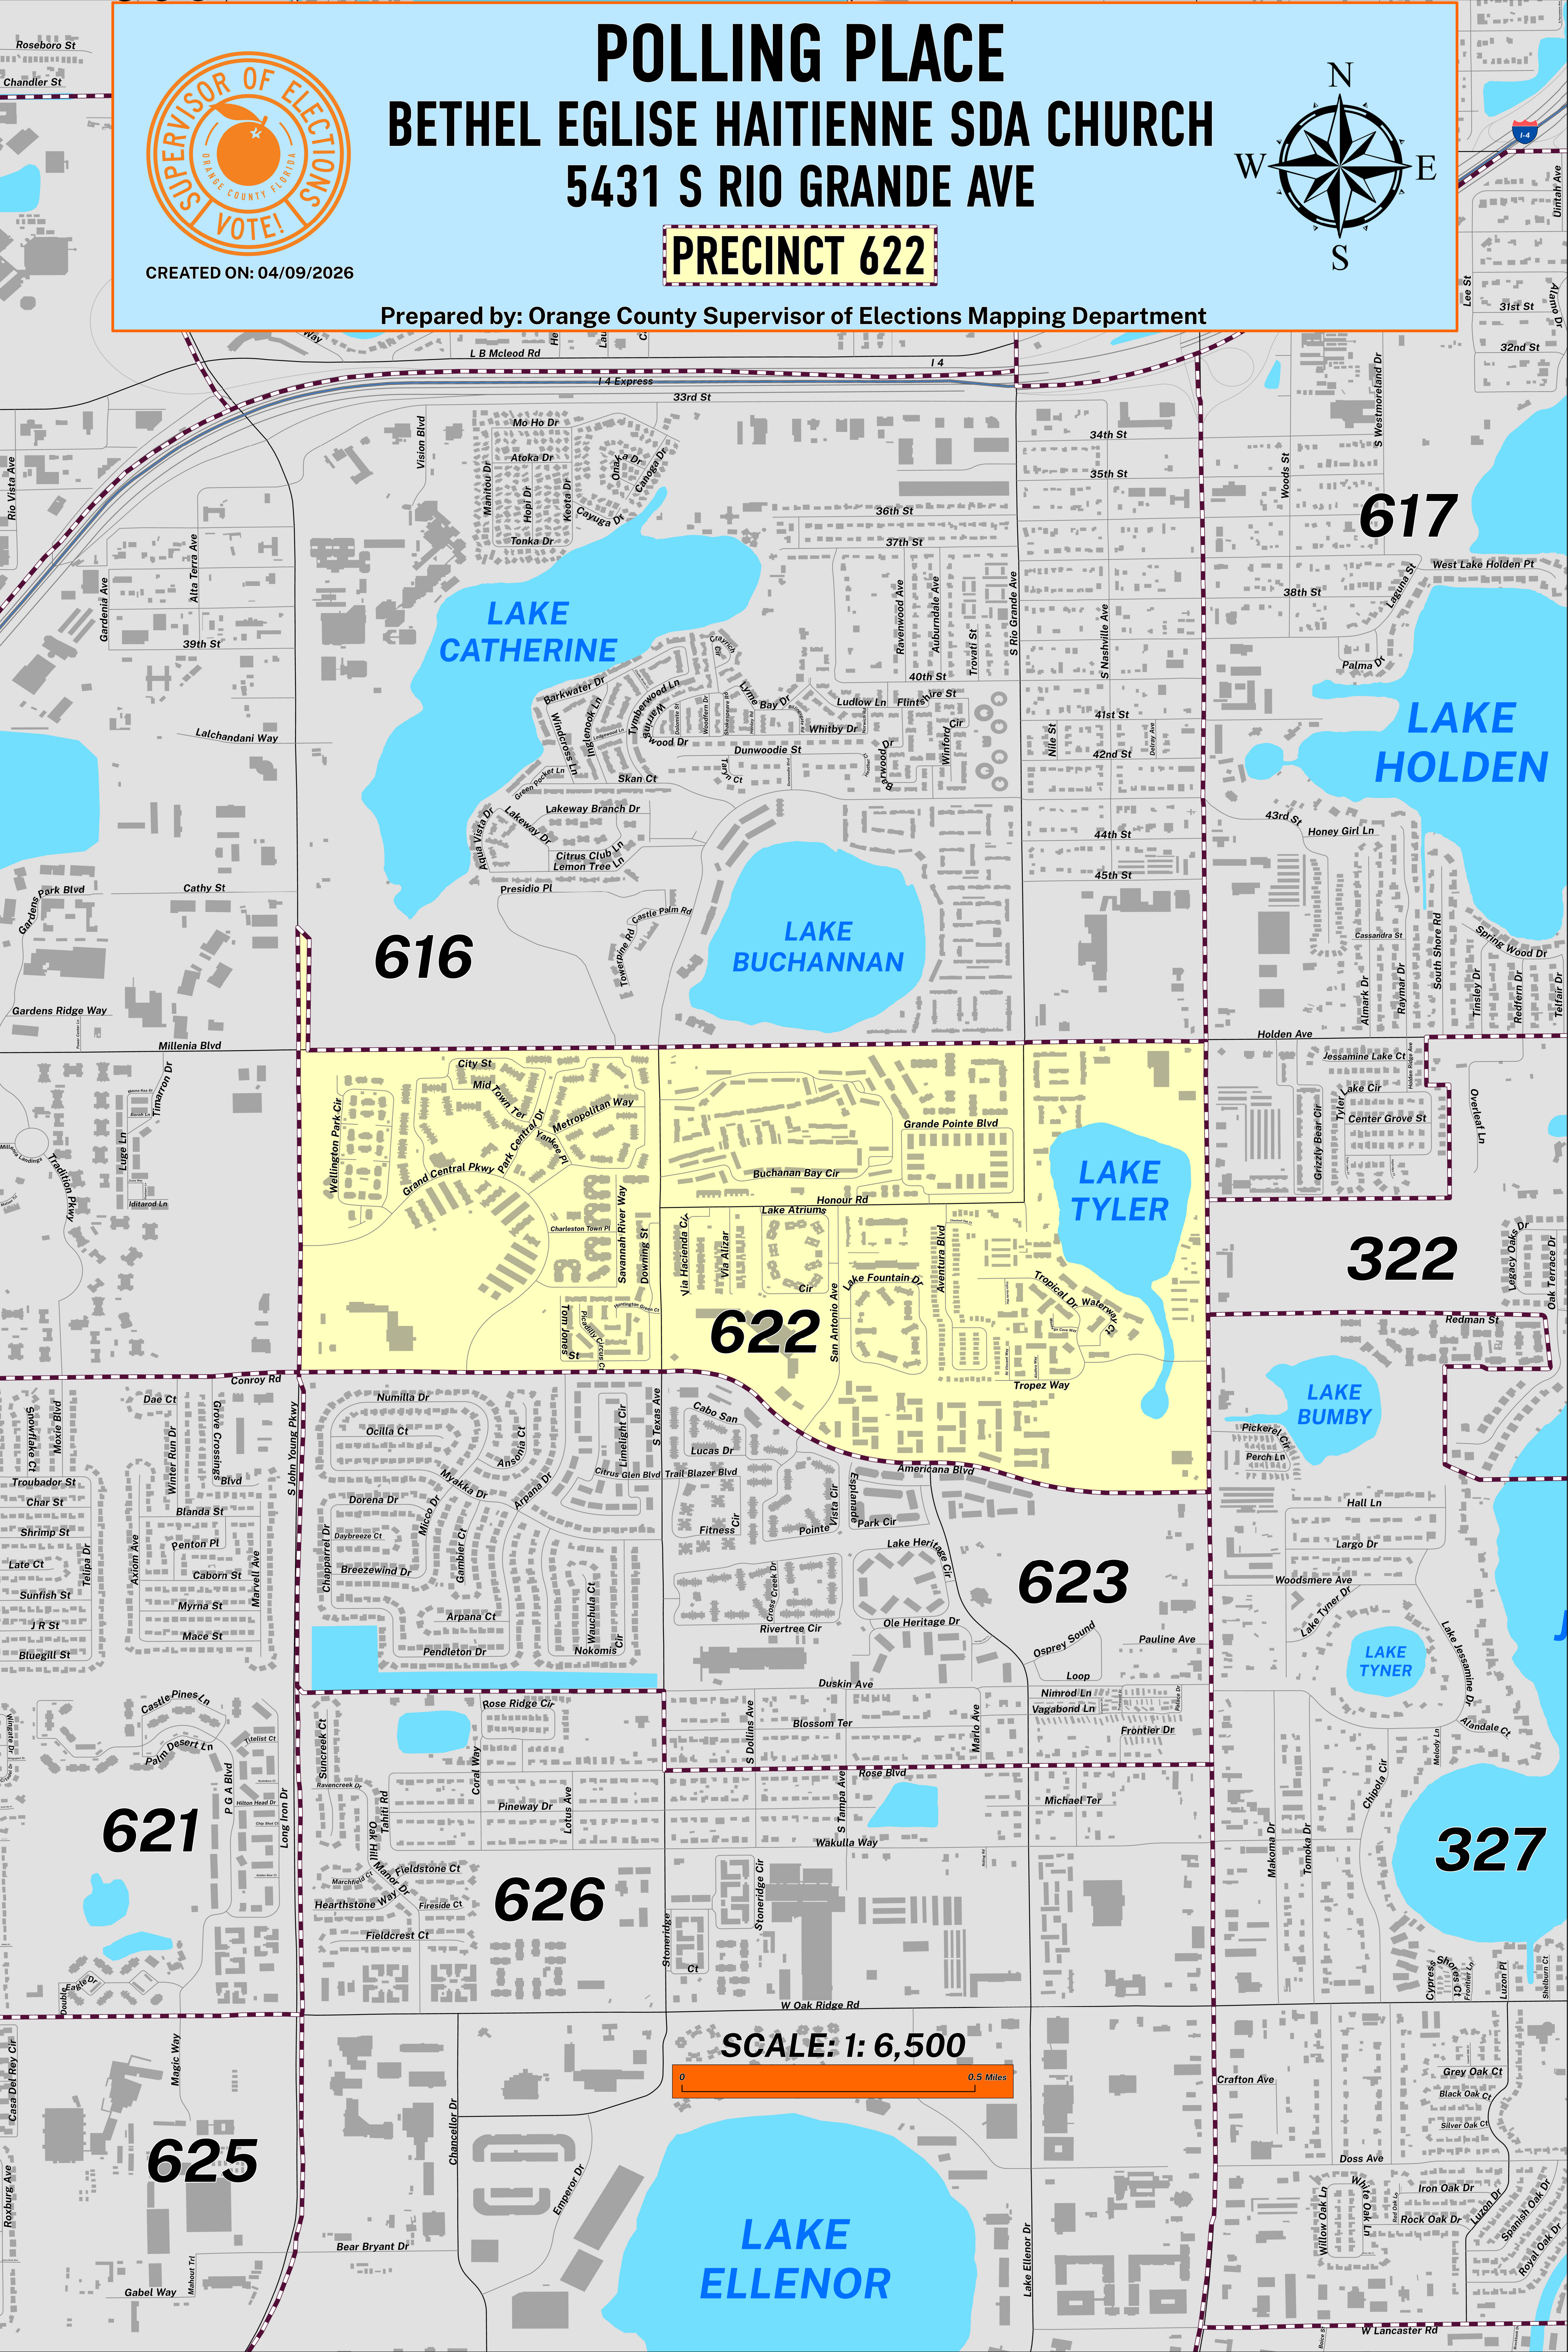

CREATED ON: 04/09/2026

POLLING PLACE

BETHEL EGLISE HAITIENNE SDA CHURCH

5431 S RIO GRANDE AVE

PRECINCT 622

Prepared by: Orange County Supervisor of Elections Mapping Department

616

617

622

623

322

327

621

626

625

SCALE: 1: 6,500

LAKE ELLENOR

LAKE CATHERINE

LAKE BUCHANNAN

LAKE TYLER

LAKE BUMBAY

LAKE TYNER

LAKE HOLDEN