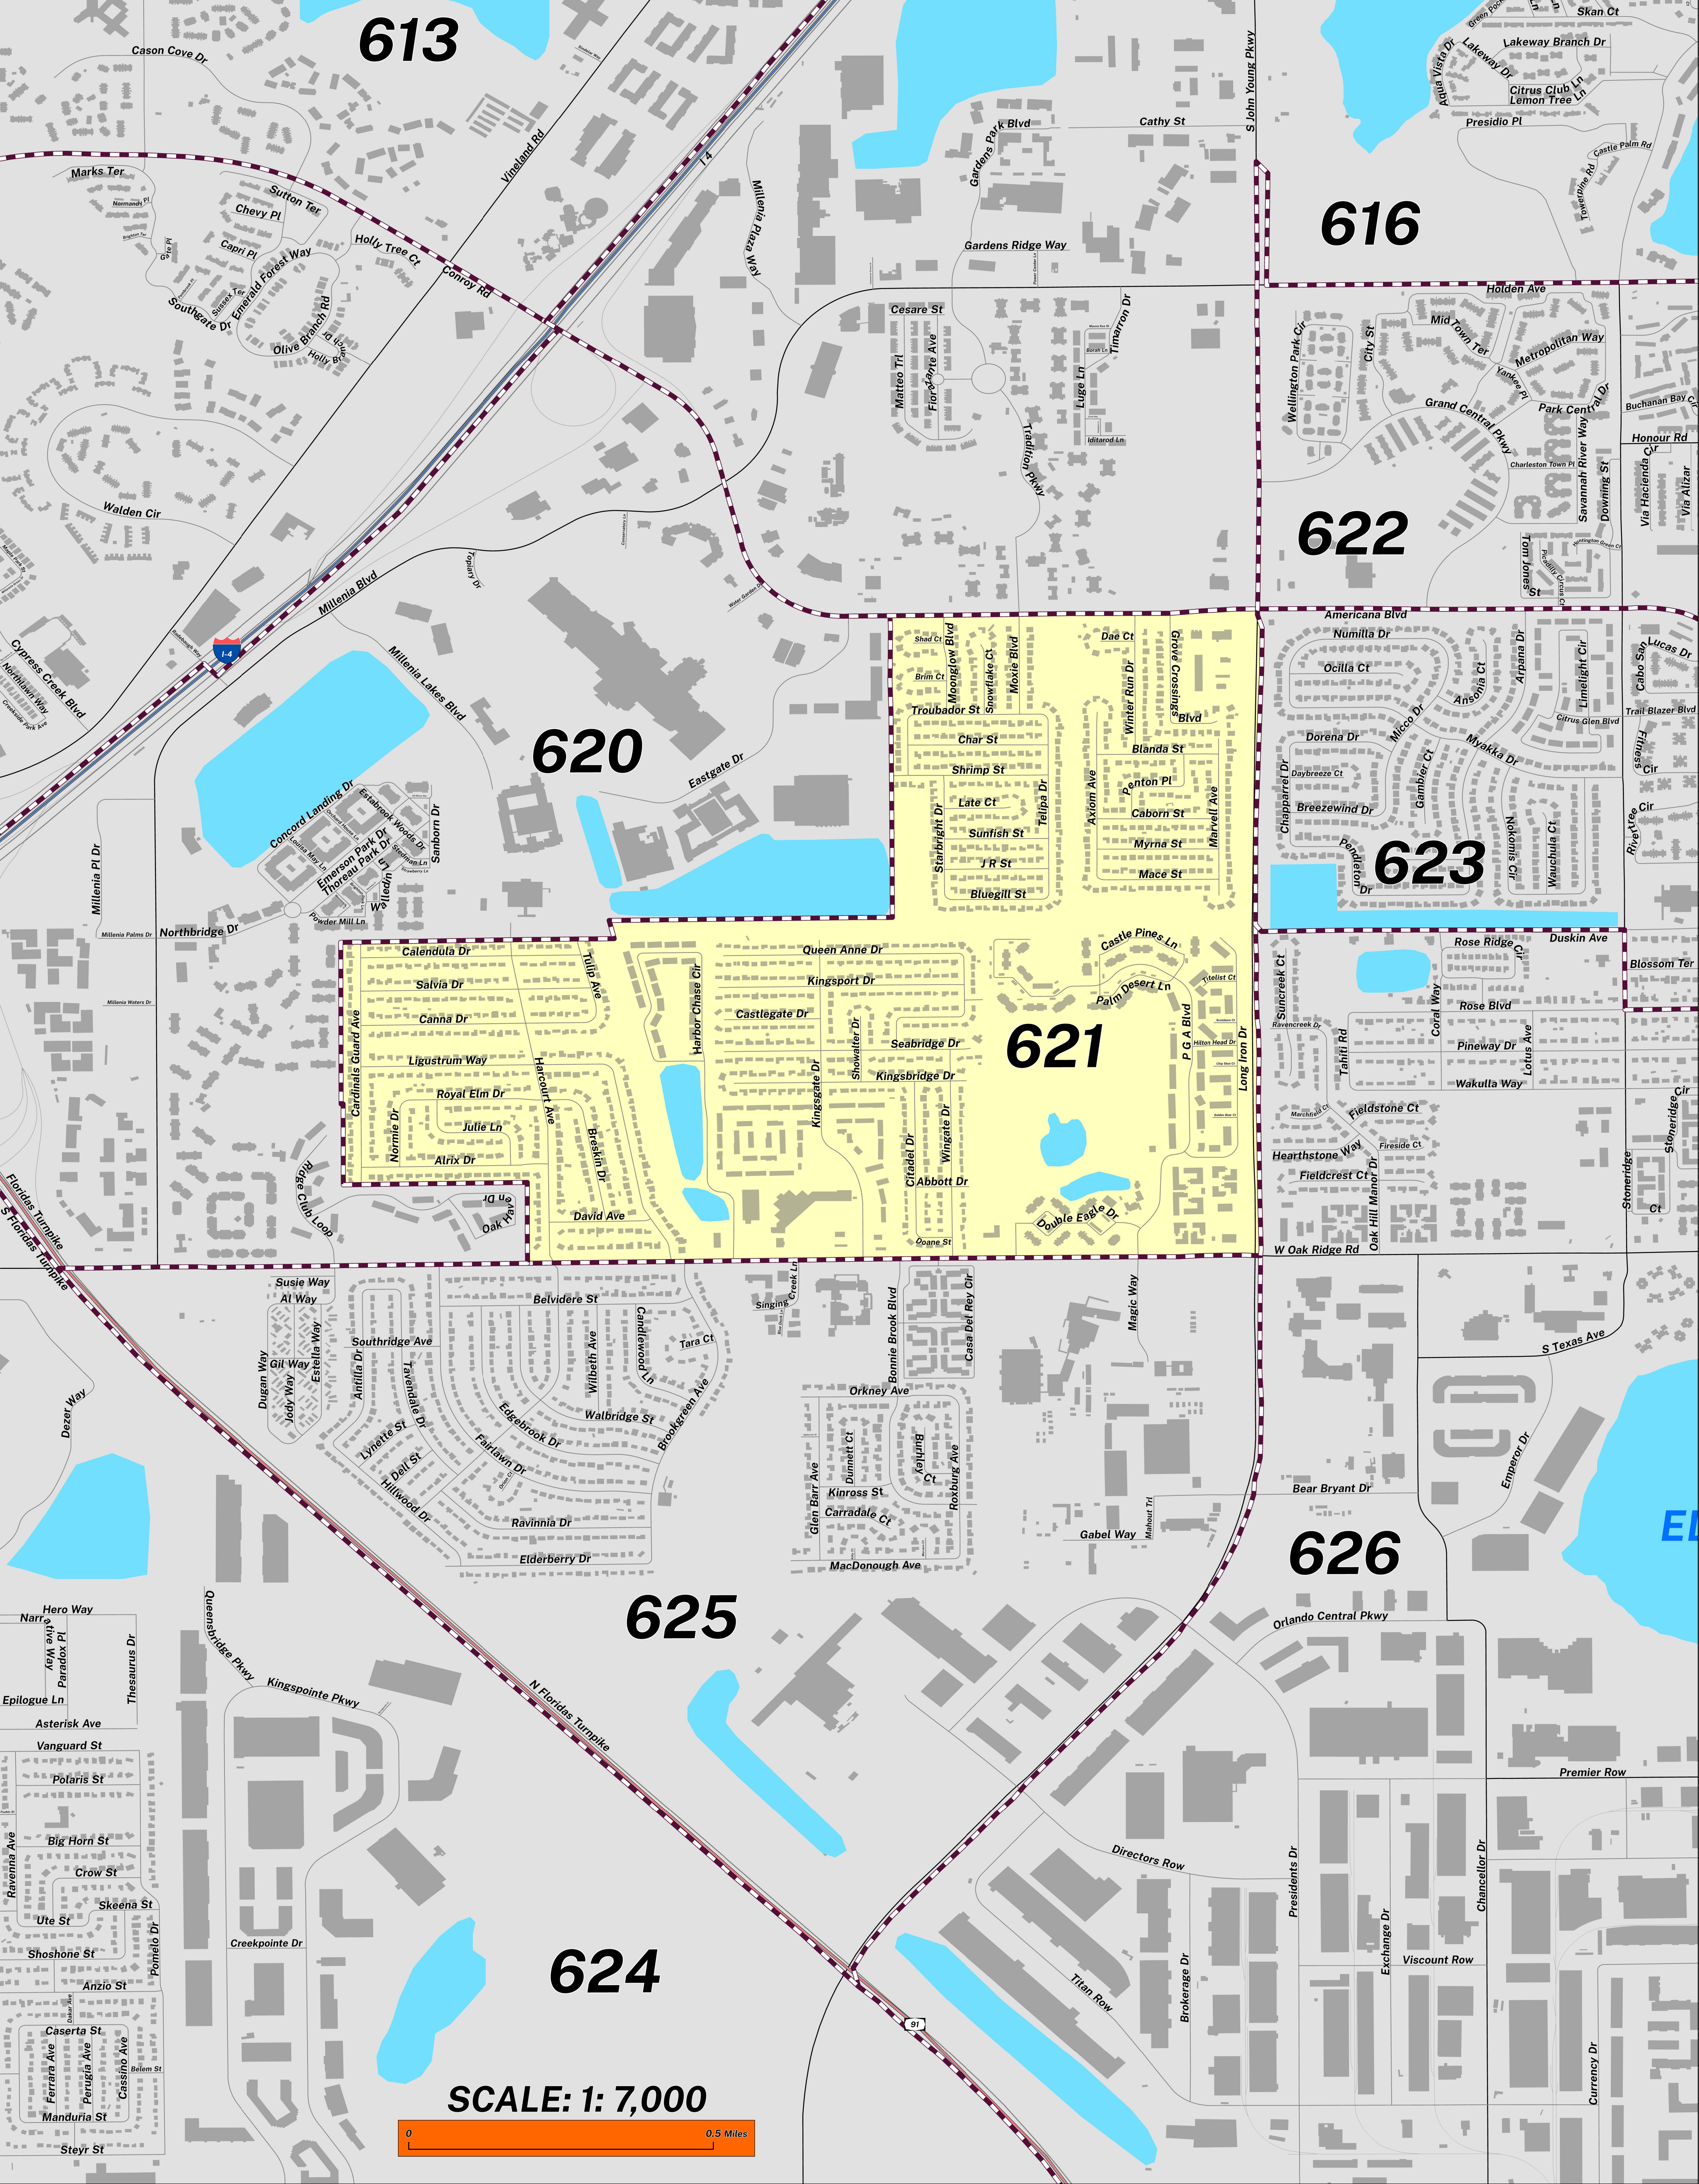

CREATED ON: 04/09/2026

POLLING PLACE ORANGE TECHNICAL COLLEGE SOUTH CAMPUS 2900 W OAK RIDGE RD

PRECINCT 621

Prepared by: Orange County Supervisor of Elections Mapping Department

SCALE: 1: 7,000

The Polling Place for Precinct 621 is Orange Technical College-South Campus at 2900 W Oak Ridge Road.

Precinct 621 (2026) northern boundary is Conroy Road. The western boundary extends west of Harcourt Avenue, west of Cardinals Guard Avenue, north of Calendula Drive, north of Queen Anne Drive and west of Starbright Drive. The southern boundary is West Oak Ridge Road. The eastern boundary follows alongside South John Young Parkway.

Precinct 621S is with district assignments of U.S. Congress 10, State Senate 15, State House 41, County Commission 6, School Board 5, and Soil & Water 3.

For more detailed views of other county and municipal precincts, [visit the District and Precinct Maps page](#). For more information about precinct boundaries, contact the [Orange County Supervisor of Elections office](#).

This map was produced by the Orange County Supervisor of Elections Mapping Department. Additional voter information can be found [on our website](#).