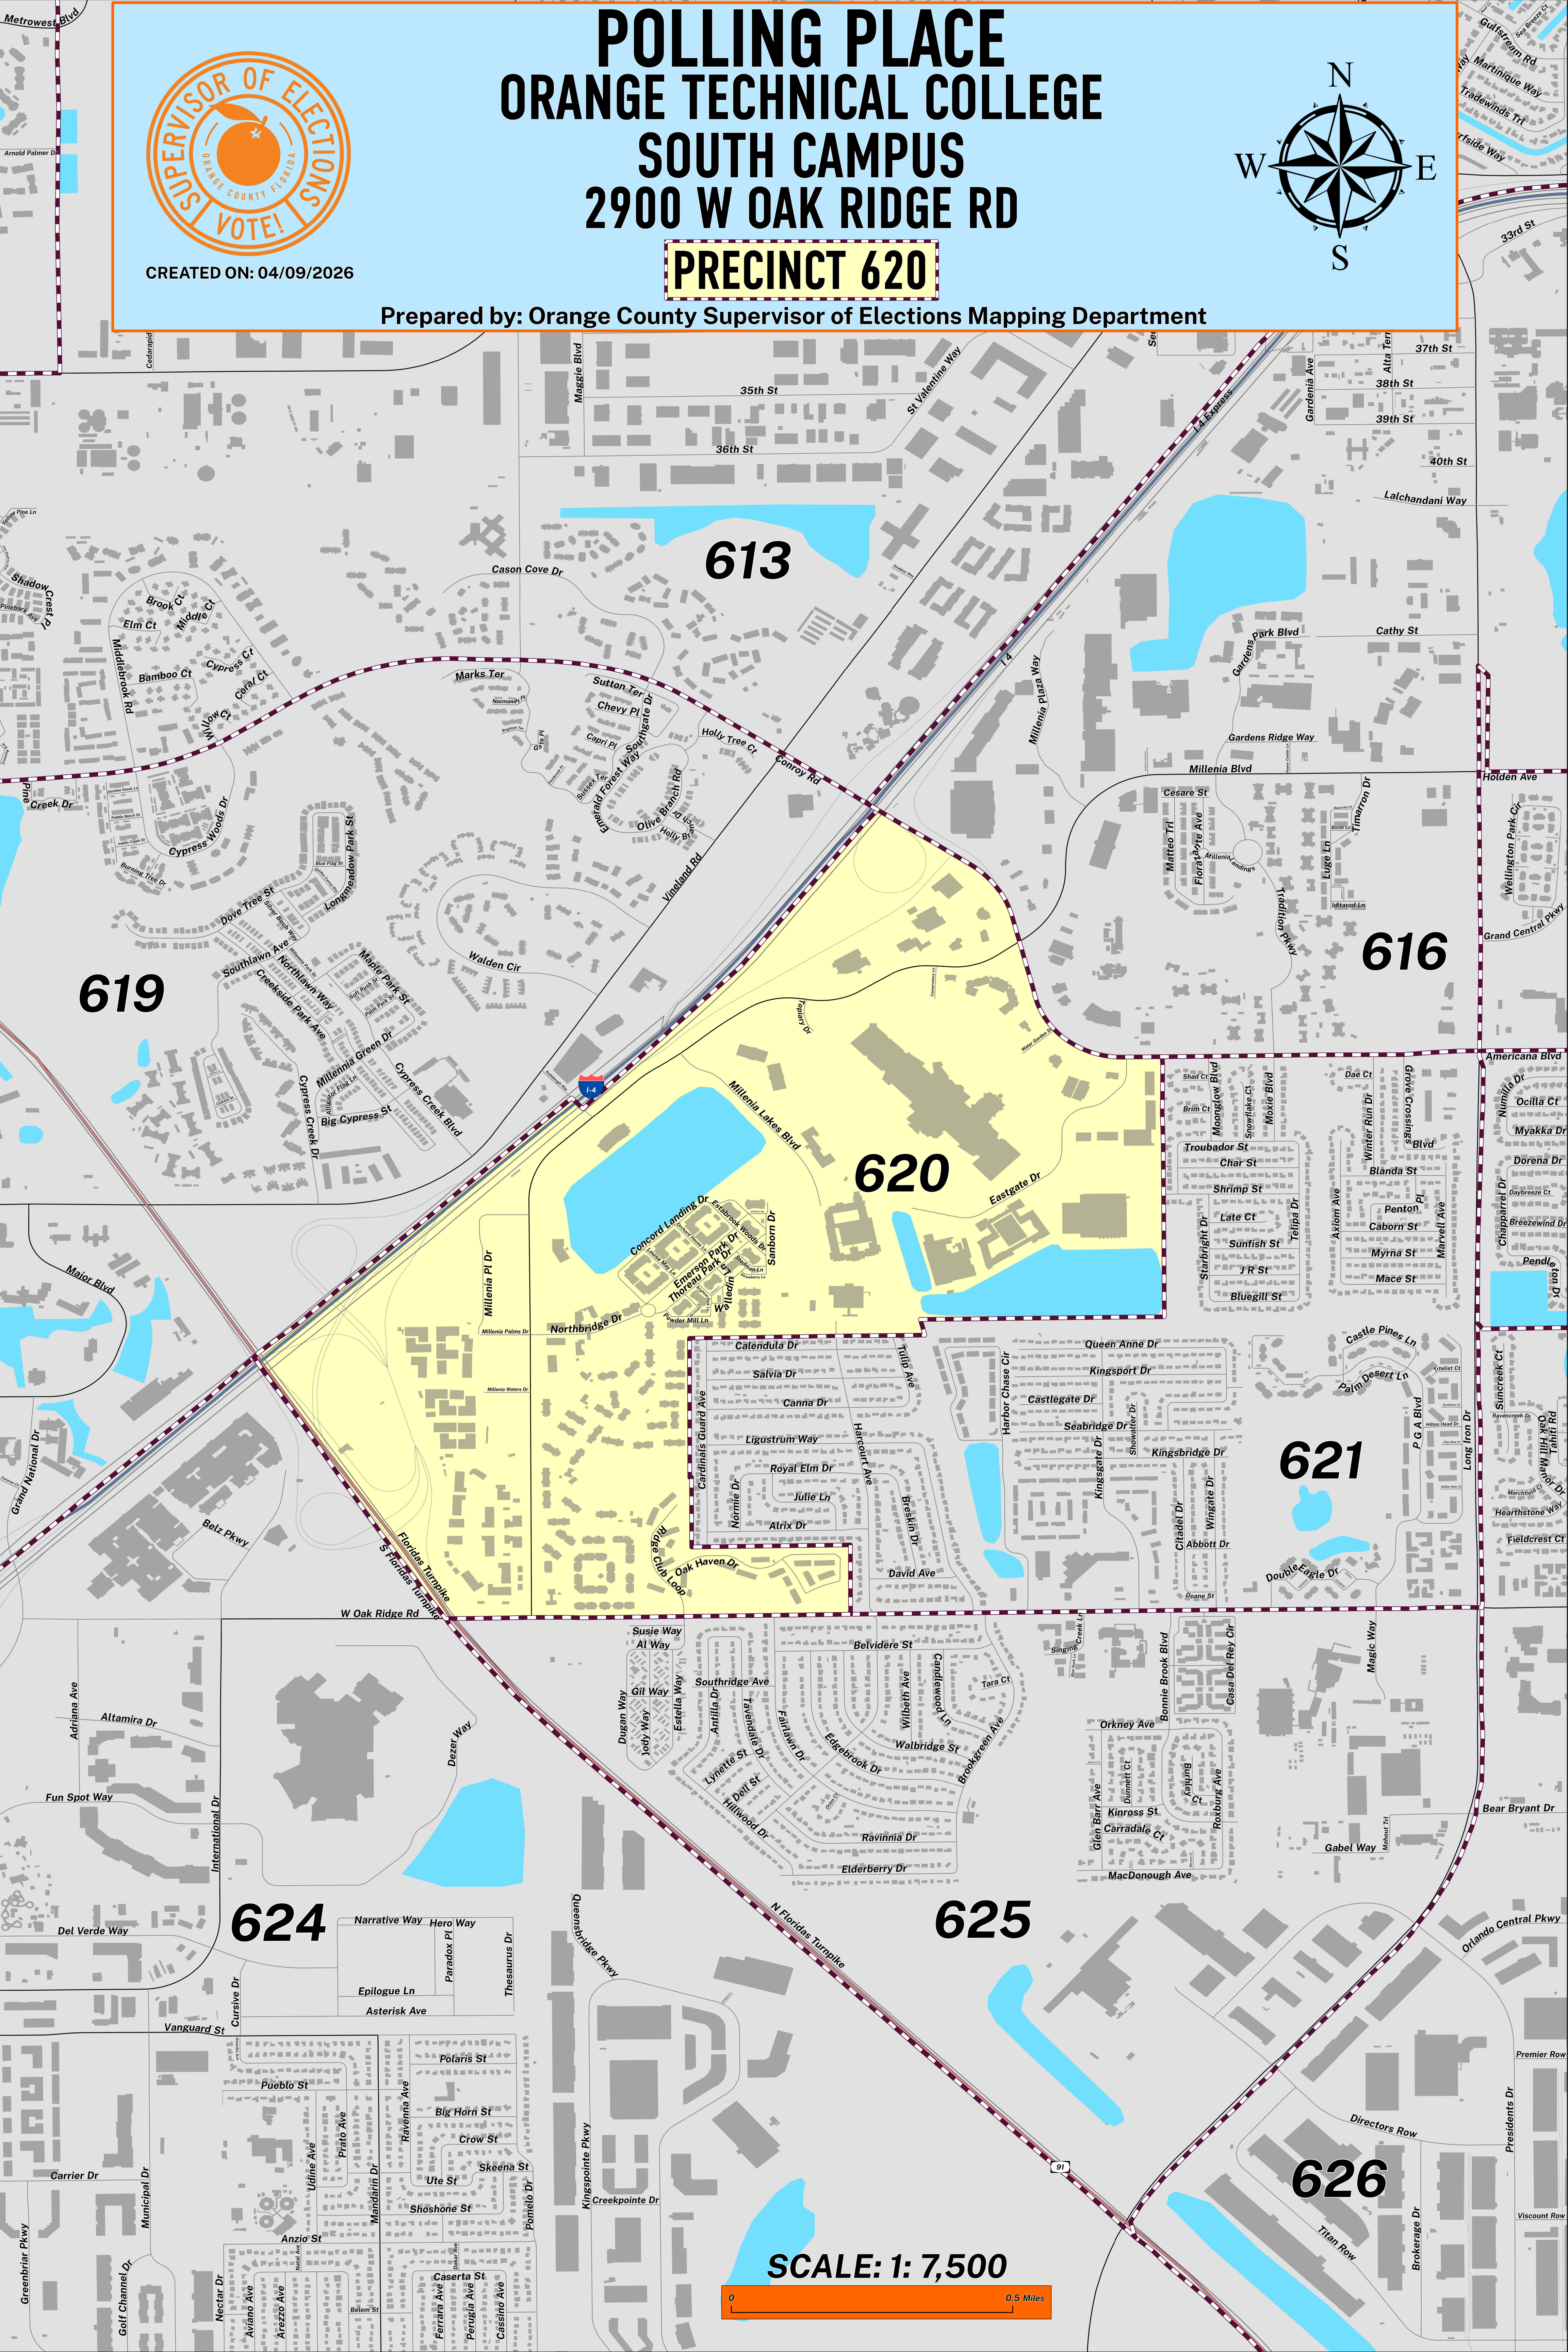

CREATED ON: 04/09/2026

POLLING PLACE ORANGE TECHNICAL COLLEGE SOUTH CAMPUS 2900 W OAK RIDGE RD

PRECINCT 620

Prepared by: Orange County Supervisor of Elections Mapping Department

SCALE: 1: 7,500

The Polling Place for Precinct 620 is Orange Technical College-South Campus at 2900 W Oak Ridge Road.

Precinct 620 (2026) northern boundary follows alongside I-4 and Conroy Road. The western boundary is SR-91. The southern boundary follows West Oak Ridge Road and extends west of Cardinals Guard Avenue, north of Calendula Drive and north of Queen Anne Drive. The eastern boundary follows west of Starbright Drive and extends to Conroy Road.

Precinct 620S is with district assignments of U.S. Congress 10, State Senate 15, State House 41, County Commission 6, School Board 5, and Soil & Water 3.

For more detailed views of other county and municipal precincts, [visit the District and Precinct Maps page](#). For more information about precinct boundaries, contact the [Orange County Supervisor of Elections office](#).

This map was produced by the Orange County Supervisor of Elections Mapping Department. Additional voter information can be found [on our website](#).