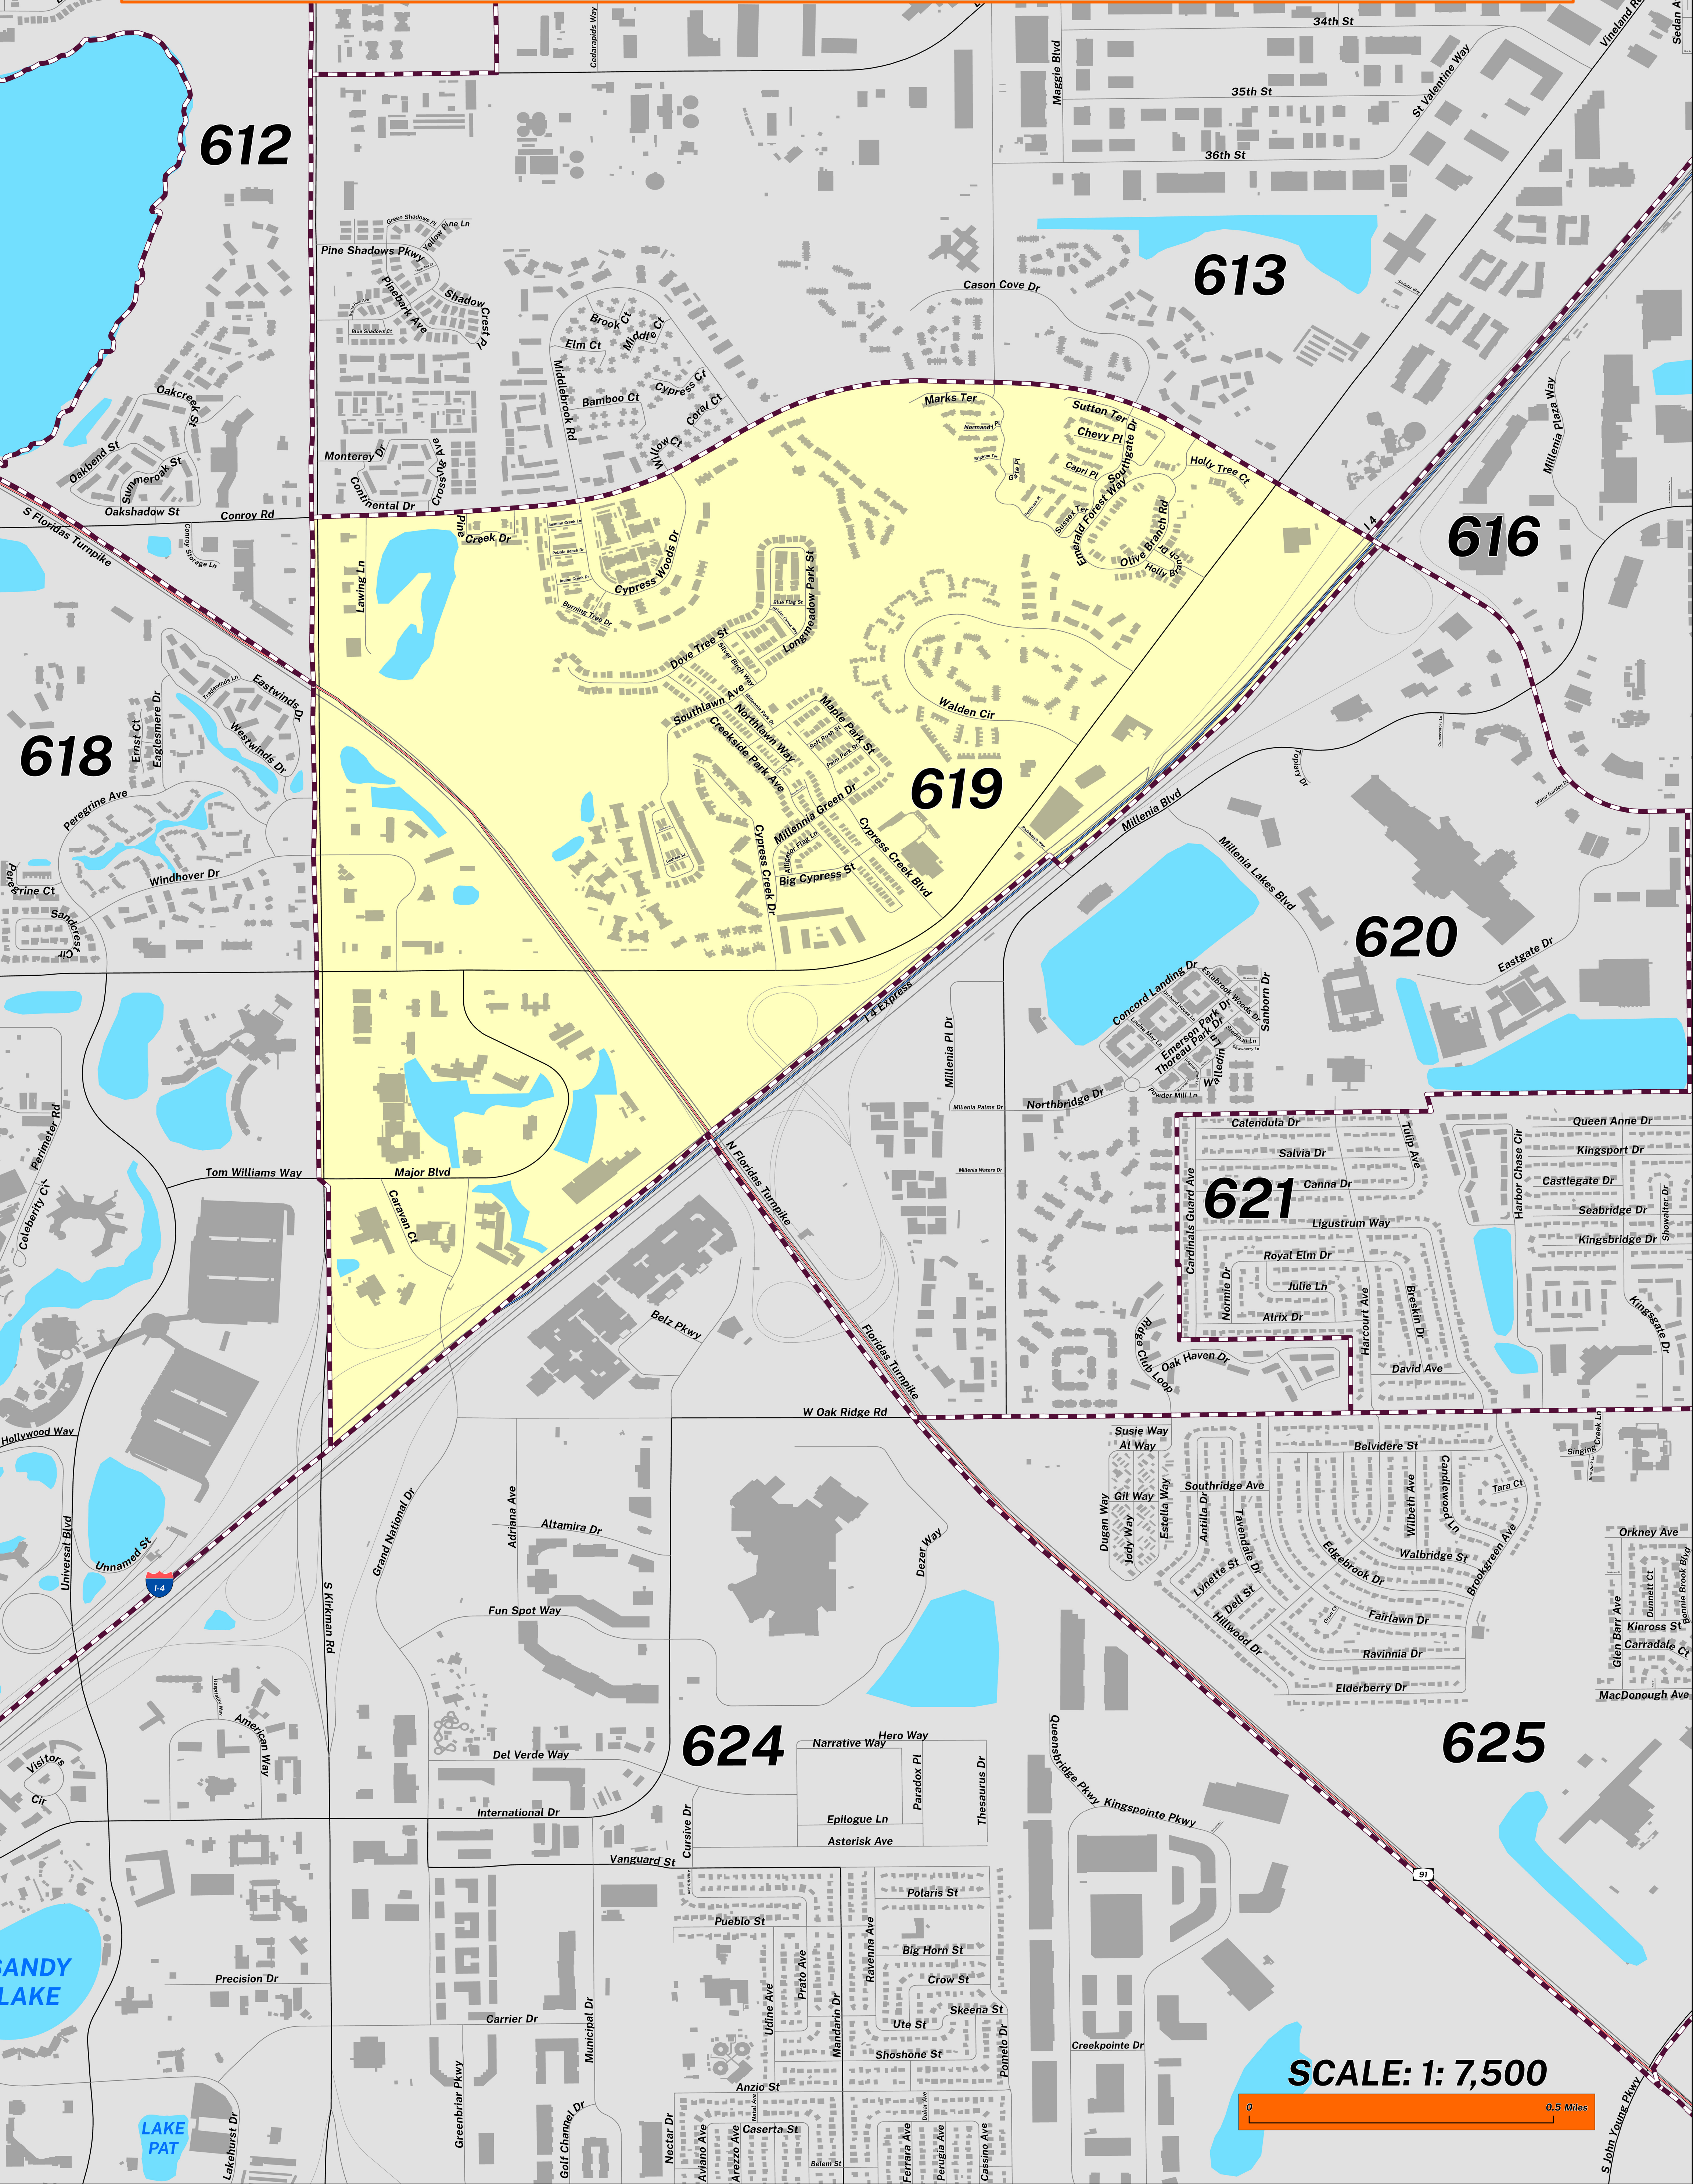

CREATED ON: 04/09/2026

POLLING PLACE WINGATE BY WYNDHAM 5661 WINDHOVER DR

PRECINCT 619

Prepared by: Orange County Supervisor of Elections Mapping Department

SCALE: 1: 7,500

The Polling Place for Precinct 619 is Wingate by Wyndham at 5661 Windhover Drive.

Precinct 619 (2026) northern boundary is Conroy road. The western boundary is South Kirkman Road. The south and east boundaries follow along I-4.

Precinct 619S is with district assignments of U.S. Congress 10, State Senate 15, State House 41, County Commission 6, School Board 5, and Soil & Water 3.

For more detailed views of other county and municipal precincts, [visit the District and Precinct Maps page](#). For more information about precinct boundaries, contact the [Orange County Supervisor of Elections office](#).

This map was produced by the Orange County Supervisor of Elections Mapping Department. Additional voter information can be found [on our website](#).