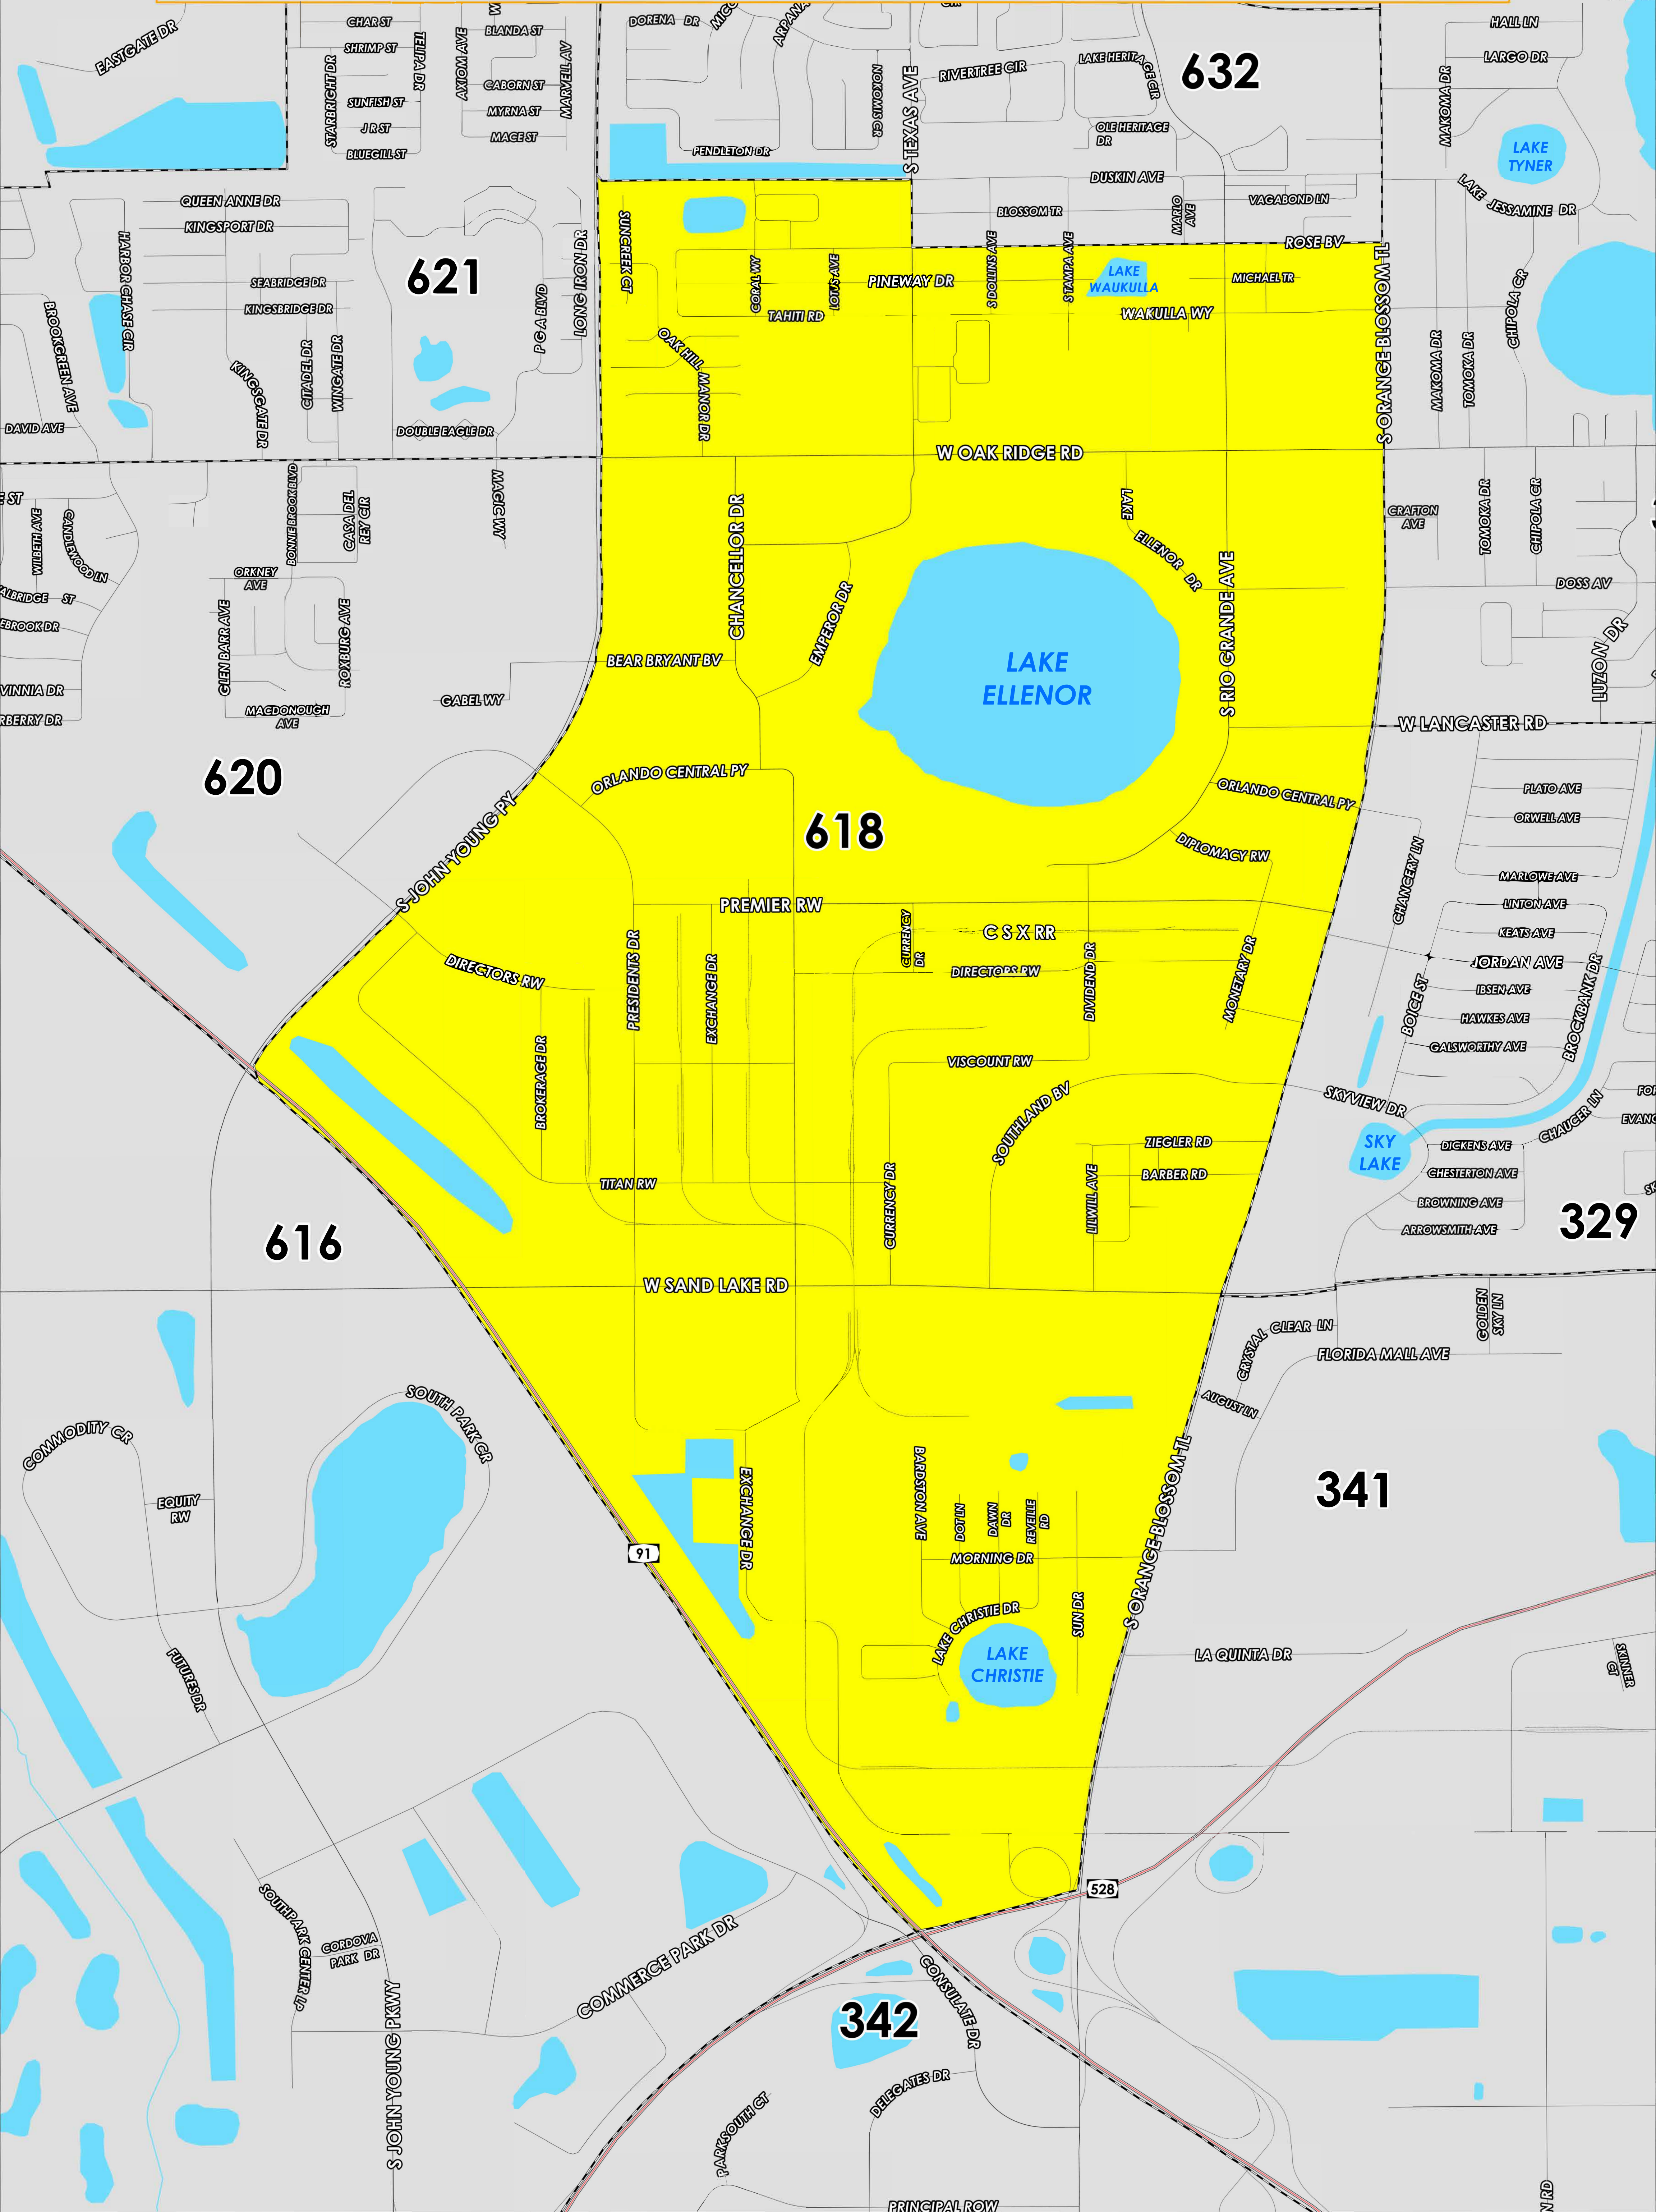

# POLLING PLACE

### 1722 W OAK RIDGE RD

Prepared by: Orange County Supervisor of Elections Mapping Department

The Polling Place for Precinct 618 is New Covenant Bible Fellowship Church at 1722 W Oak Ridge Road.

Precinct 618 (2024) northern boundary follows a combination of Rose Boulevard and parallel north of Rose Ridge Circle. The western boundary follows along South John Young Parkway and extends to the Florida Turnpike. The southern boundary follows State Road 528. The eastern boundary follows South Orange Blossom Trail.

This map was produced by the Orange County Supervisor of Elections Mapping Department. Additional voter information can be found [on our website](#).