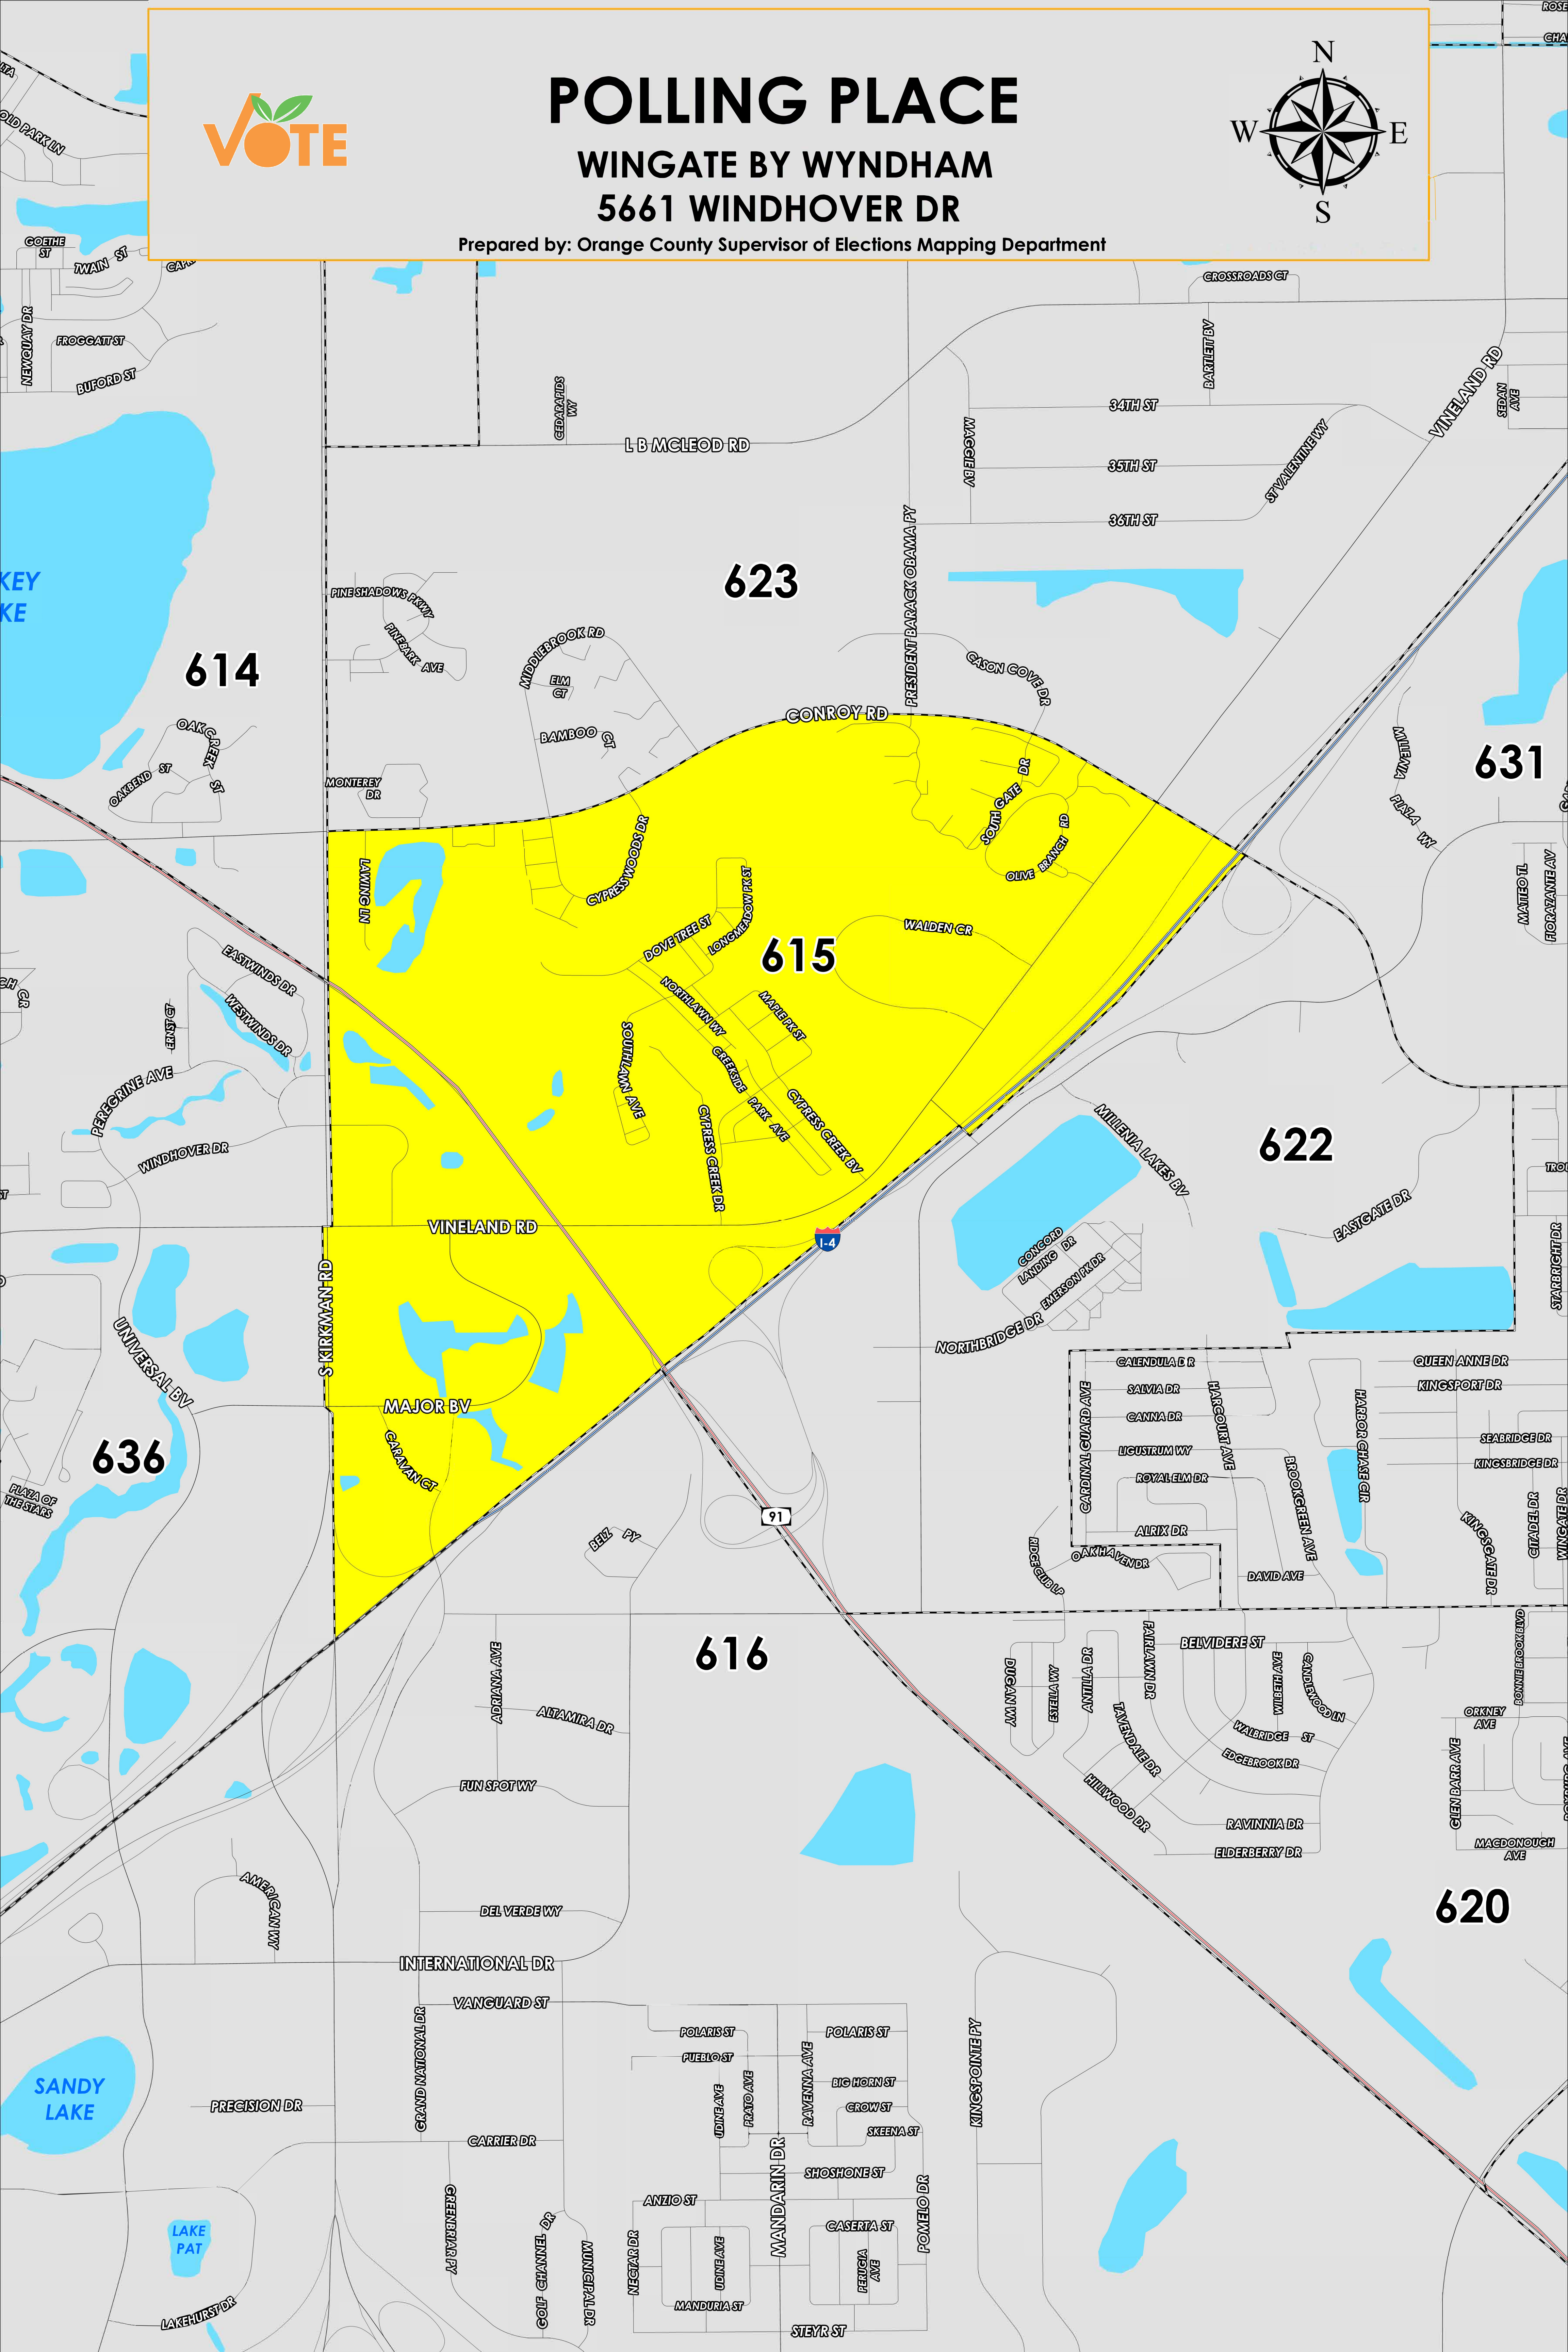

# POLLING PLACE

WINGATE BY WYNDHAM

5661 WINDHOVER DR

Prepared by: Orange County Supervisor of Elections Mapping Department

The Polling Place for Precinct 615 is Wingate By Wyndham at 5661 Windhover Drive.

Precinct 615 (2024) northern boundary follows Conroy Road. The western boundary follows along South Kirkman Road. The southern boundary follows Interstate 4 and continues along the eastern boundary.

Precinct 615S is with district assignments of U.S. Congress 10, State Senate 15, State House 41, County Commission 6, and School Board 5.