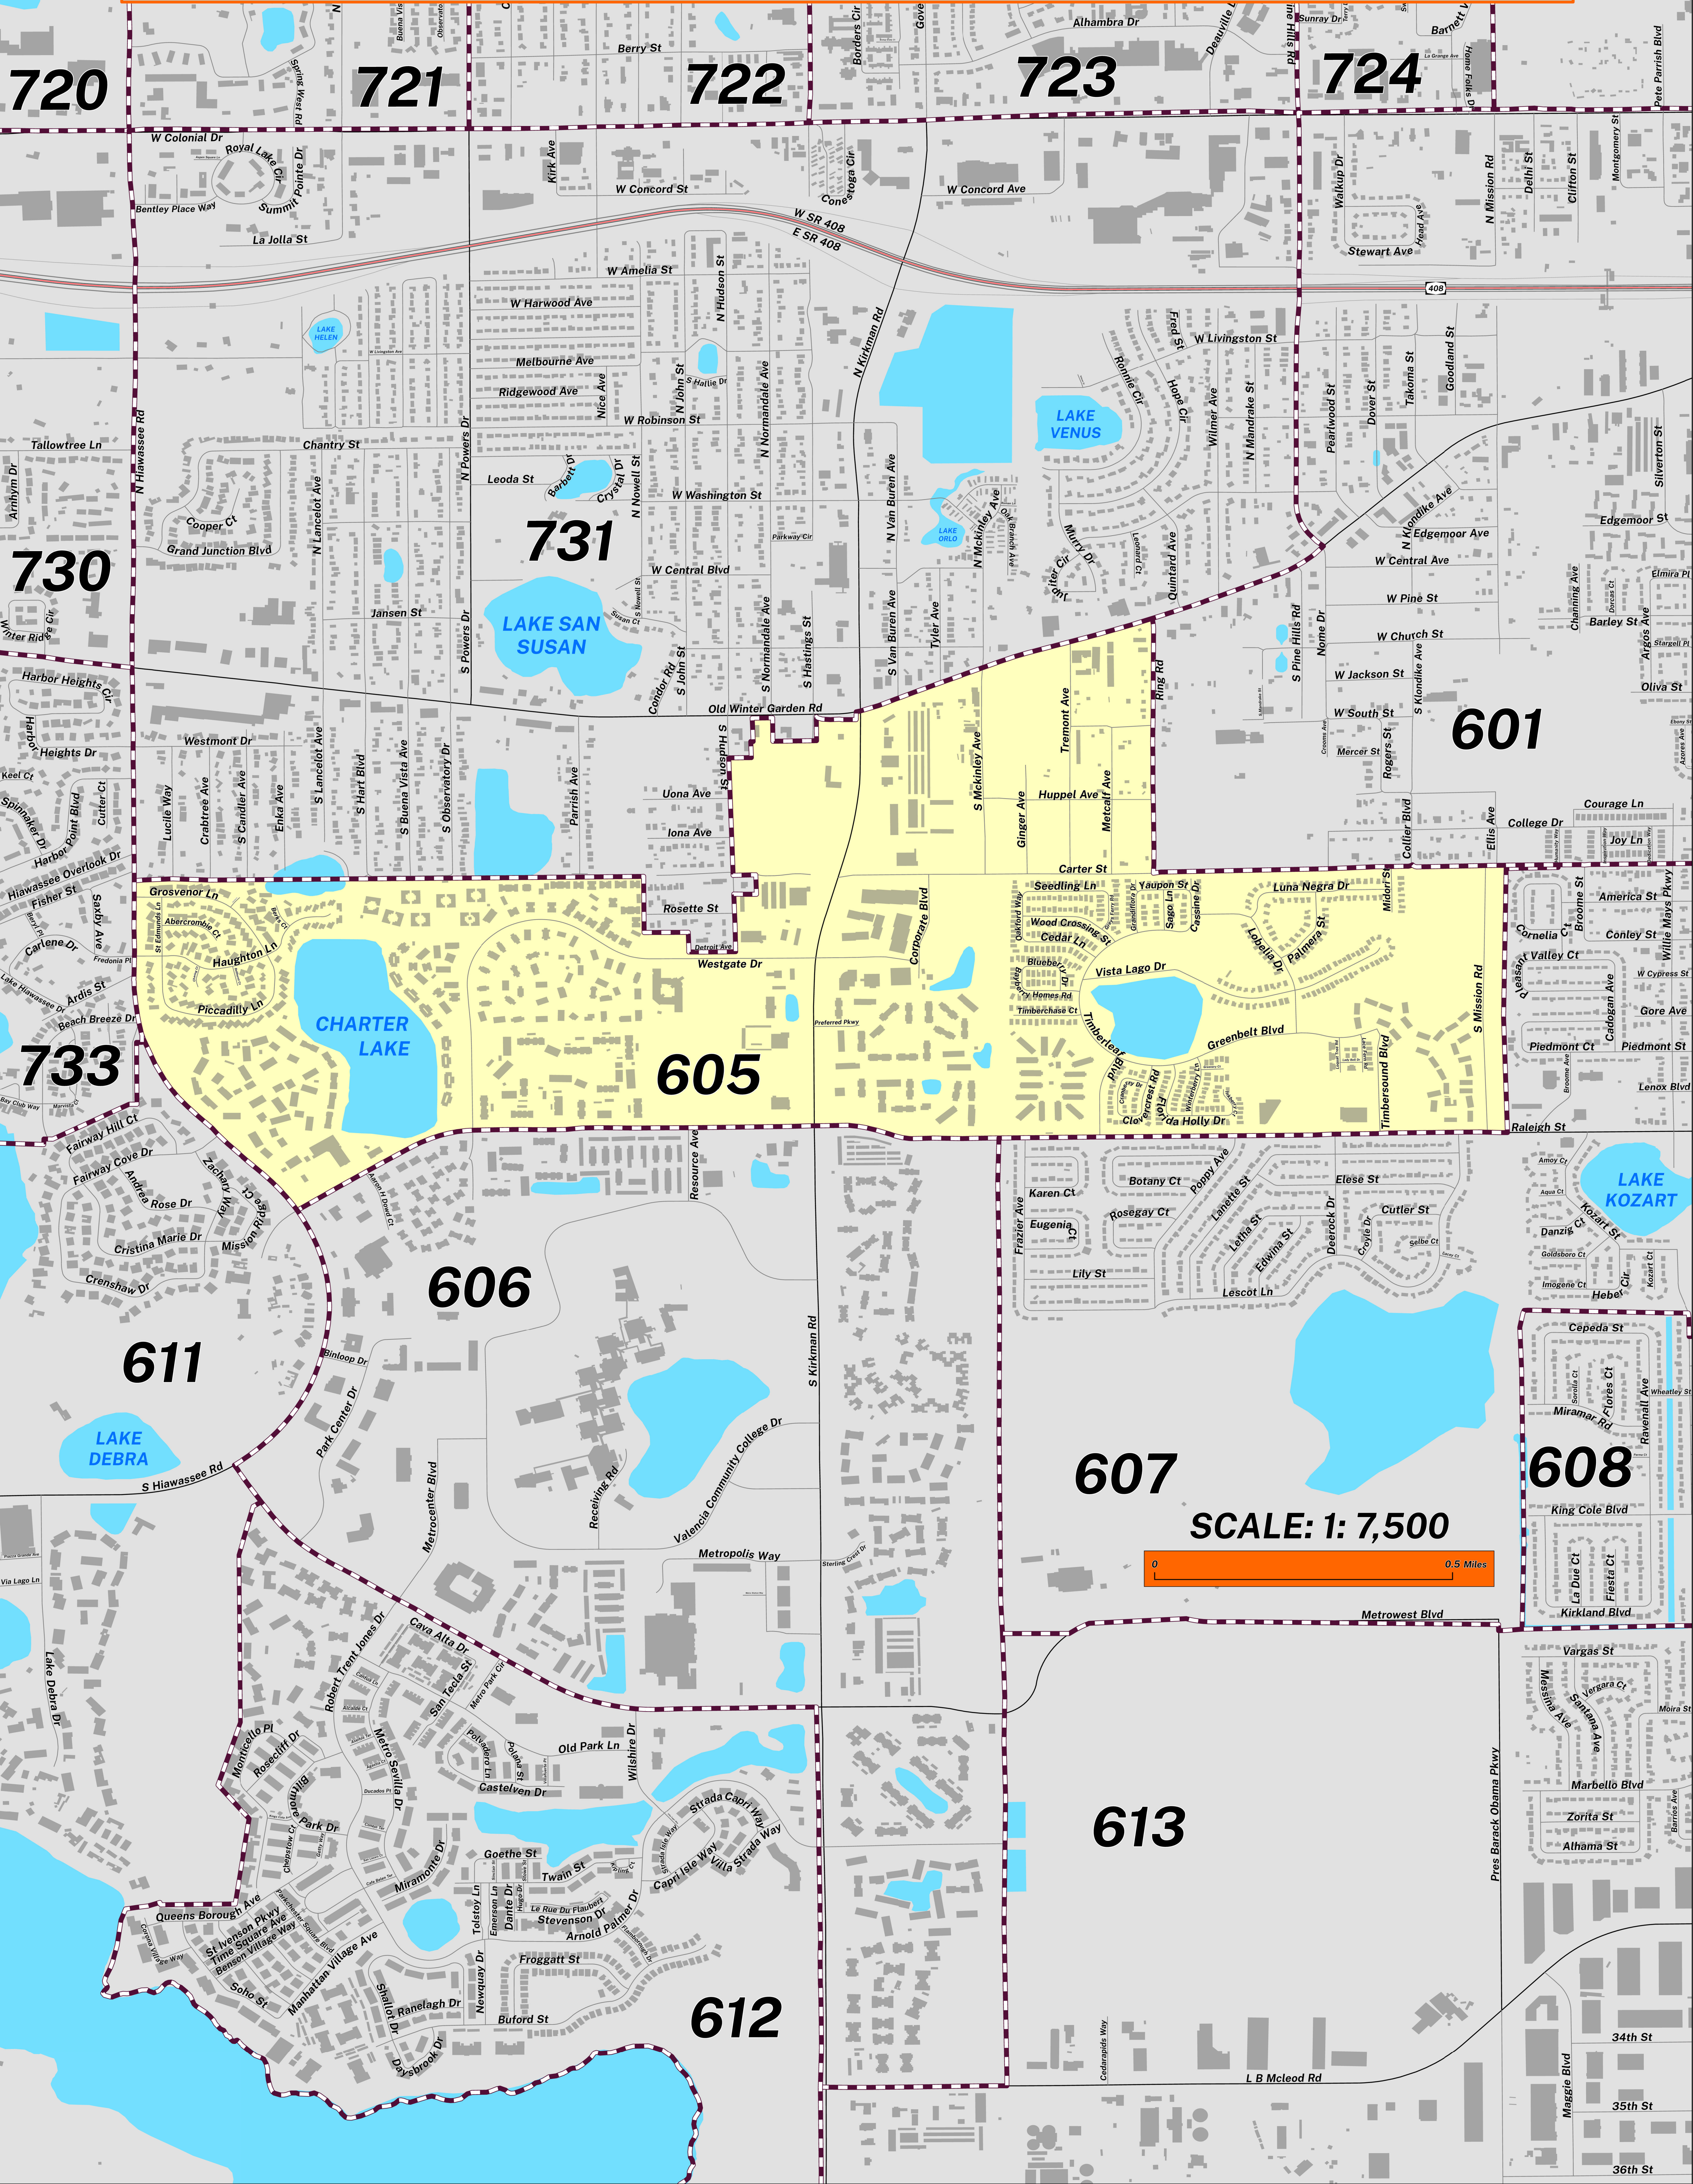

CREATED ON: 04/08/2026

POLLING PLACE KINGDOM LIFE EMBASSY 771 S KIRKMAN RD STE 113

PRECINCT 605

Prepared by: Orange County Supervisor of Elections Mapping Department

SCALE: 1: 7,500

The Polling Place for Precinct 605 is Kingdom Life Embassy at 771 S Kirkman Road STE 113.

Precinct 605 (2026) northern boundary follows a combination of Carter Street, Ring Road, Old Winter Garden Road, South Hudson Street, Detroit Avenue, Carter Street again and extends north of Grosvenor Lane. The western boundary is South Hiawassees Road. The southern boundary is Raleigh Street. The eastern boundary falls east of South Mission Road.

Precinct 605S is with district assignments of U.S. Congress 10, State Senate 15, State House 41, County Commission 6, School Board 5, and Soil & Water 3.

For more detailed views of other county and municipal precincts, [visit the District and Precinct Maps page](#). For more information about precinct boundaries, contact the [Orange County Supervisor of Elections office](#).

This map was produced by the Orange County Supervisor of Elections Mapping Department. Additional voter information can be found [on our website](#).