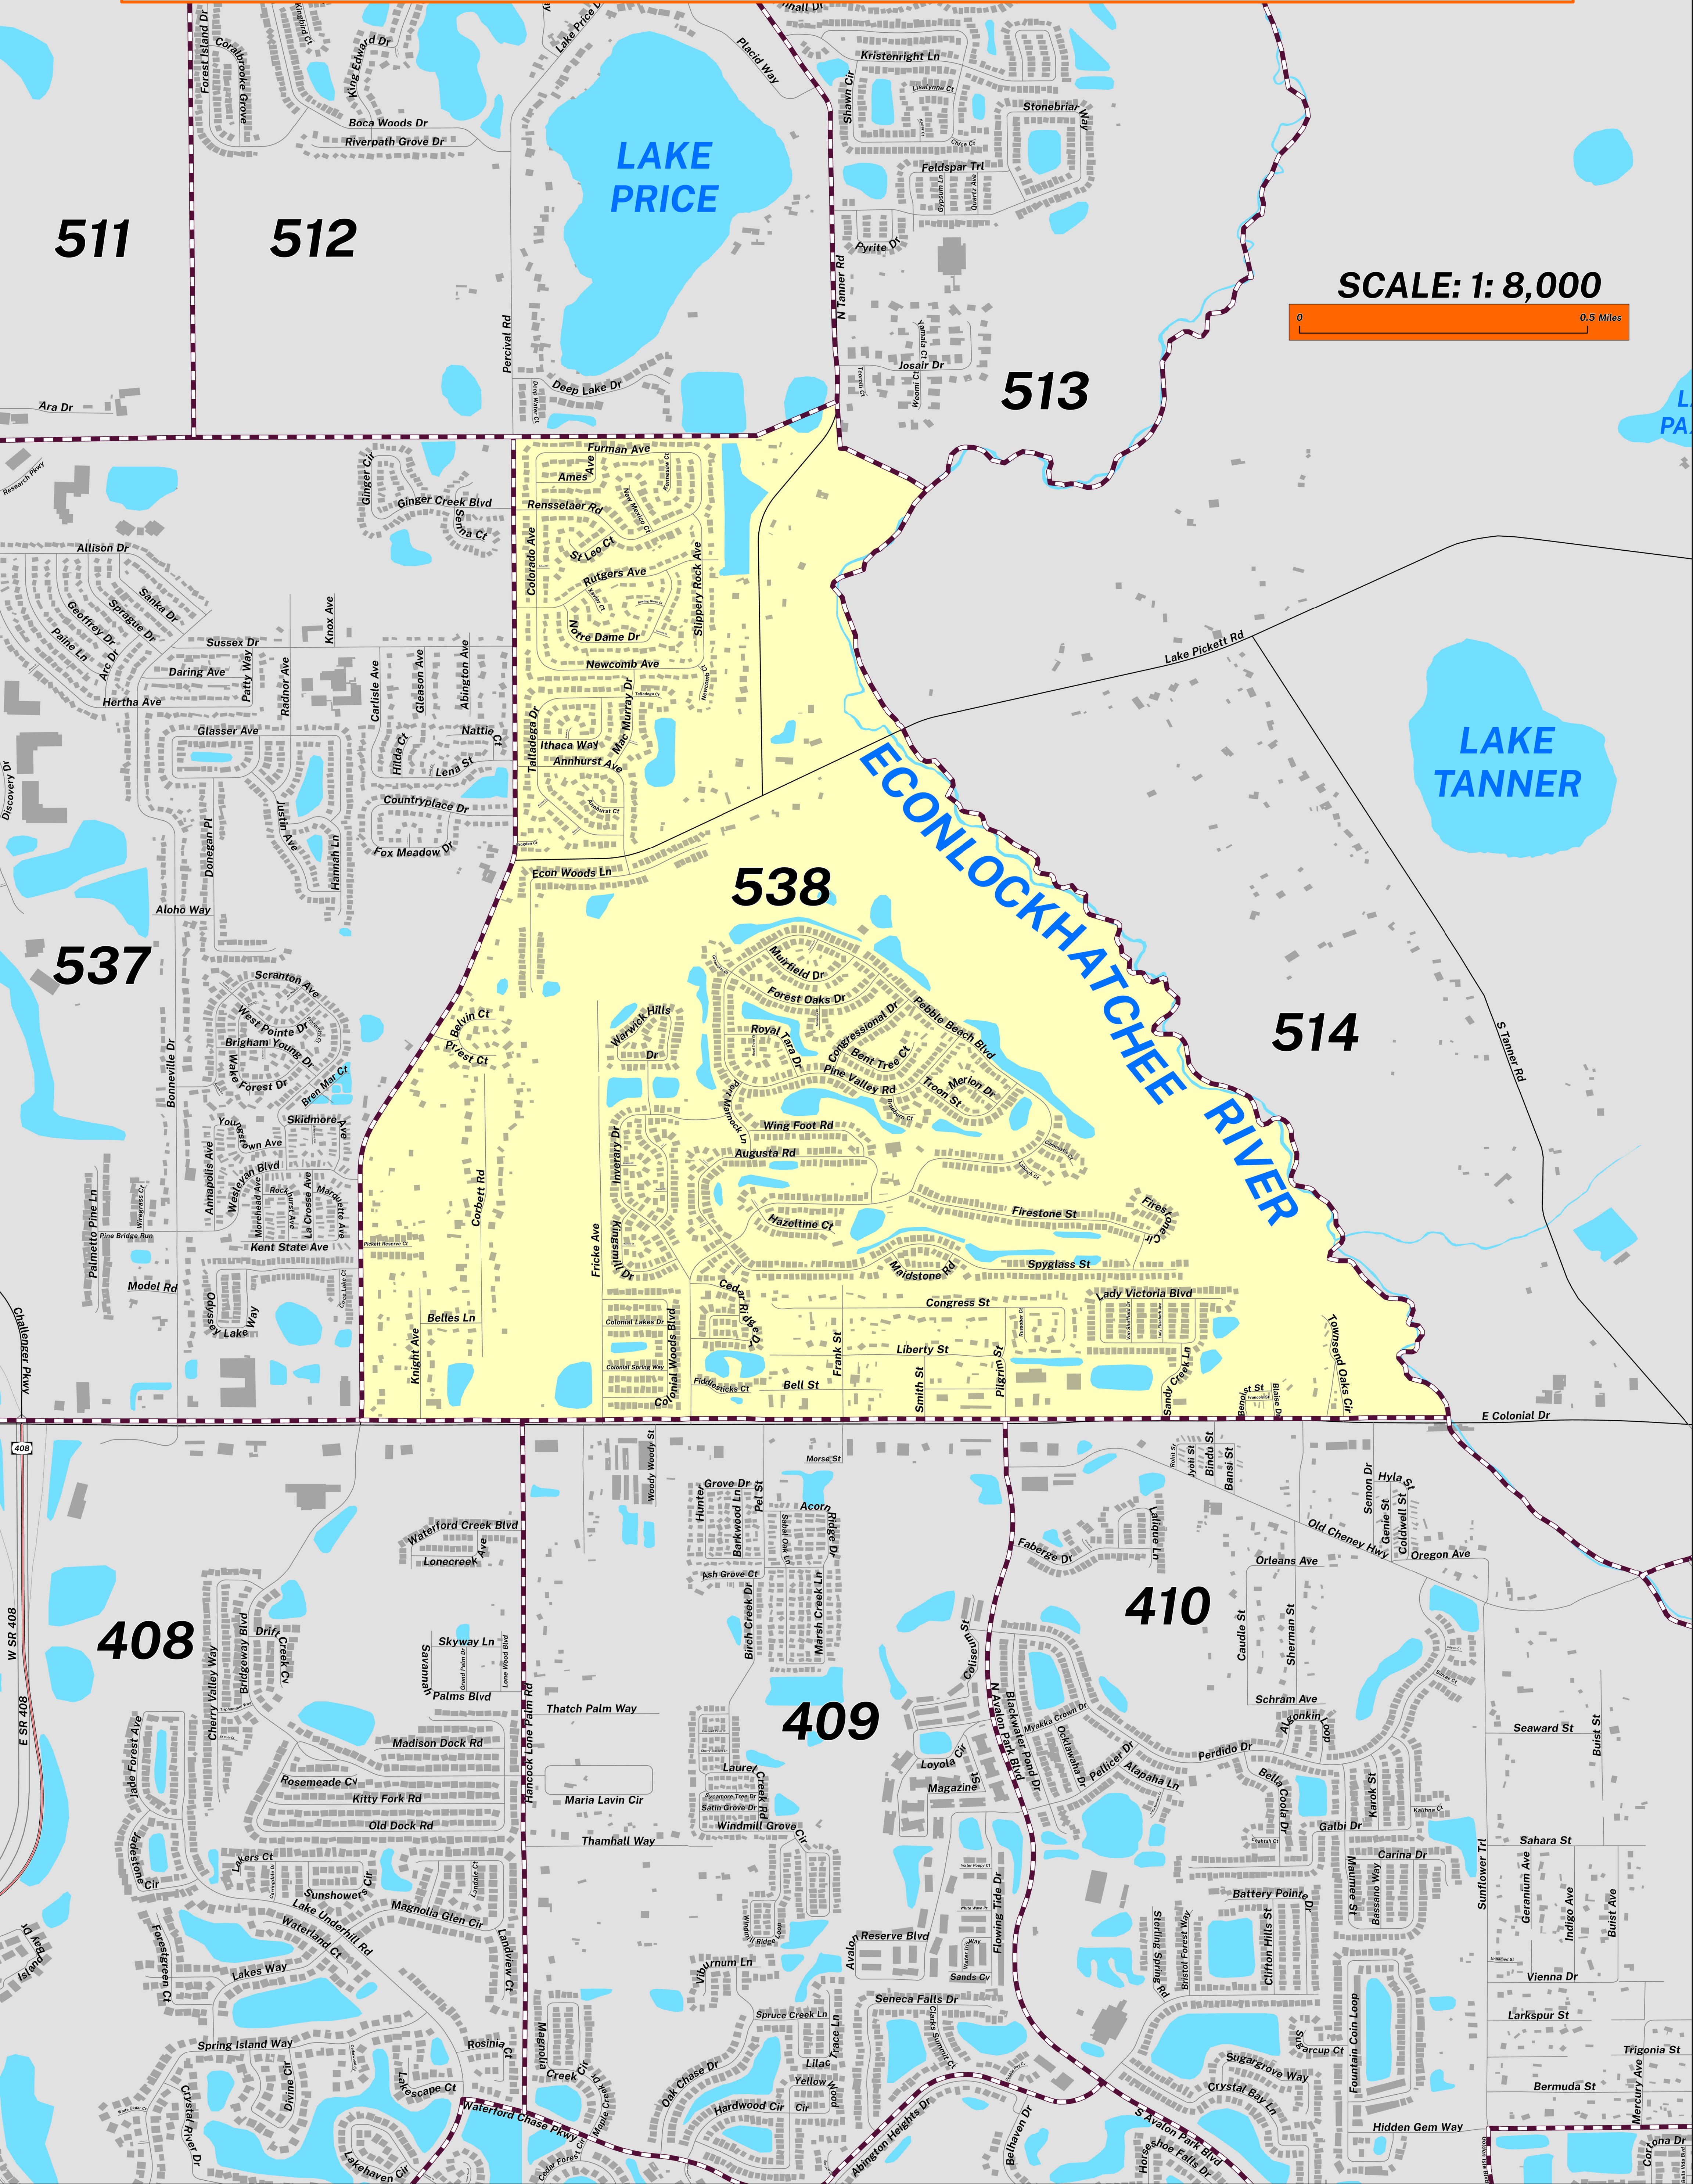

CREATED ON: 04/07/2026

POLLING PLACE FAIRWAYS COUNTRY CLUB 14481 PEBBLE BEACH BLVD

PRECINCT 538

Prepared by: Orange County Supervisor of Elections Mapping Department

SCALE: 1: 8,000

The Polling Place for Precinct 538 is Fairways Country Club at 14481 Pebble Beach Boulevard.

Precinct 538 (2026) northern boundary follows north of Furman Avenue and extends to Econlockhatchee River. The western boundary follows Percival Road and extends to Lake Pickett Road. The southern boundary follows alongside East Colonial Drive. The eastern boundary follows alongside the Econlockhatchee River.

Precinct 538 contains sub precincts of:

538A is with district assignments of U.S. Congress 10, State Senate 17, State House 37, County Commission 5, School Board 1, and Soil & Water 5.

538B is with district assignments of U.S. Congress 10, State Senate 17, State House 35, County Commission 5, School Board 1, and Soil & Water 5.

This map was produced by the Orange County Supervisor of Elections Mapping Department. Additional voter information can be found [on our website](#).