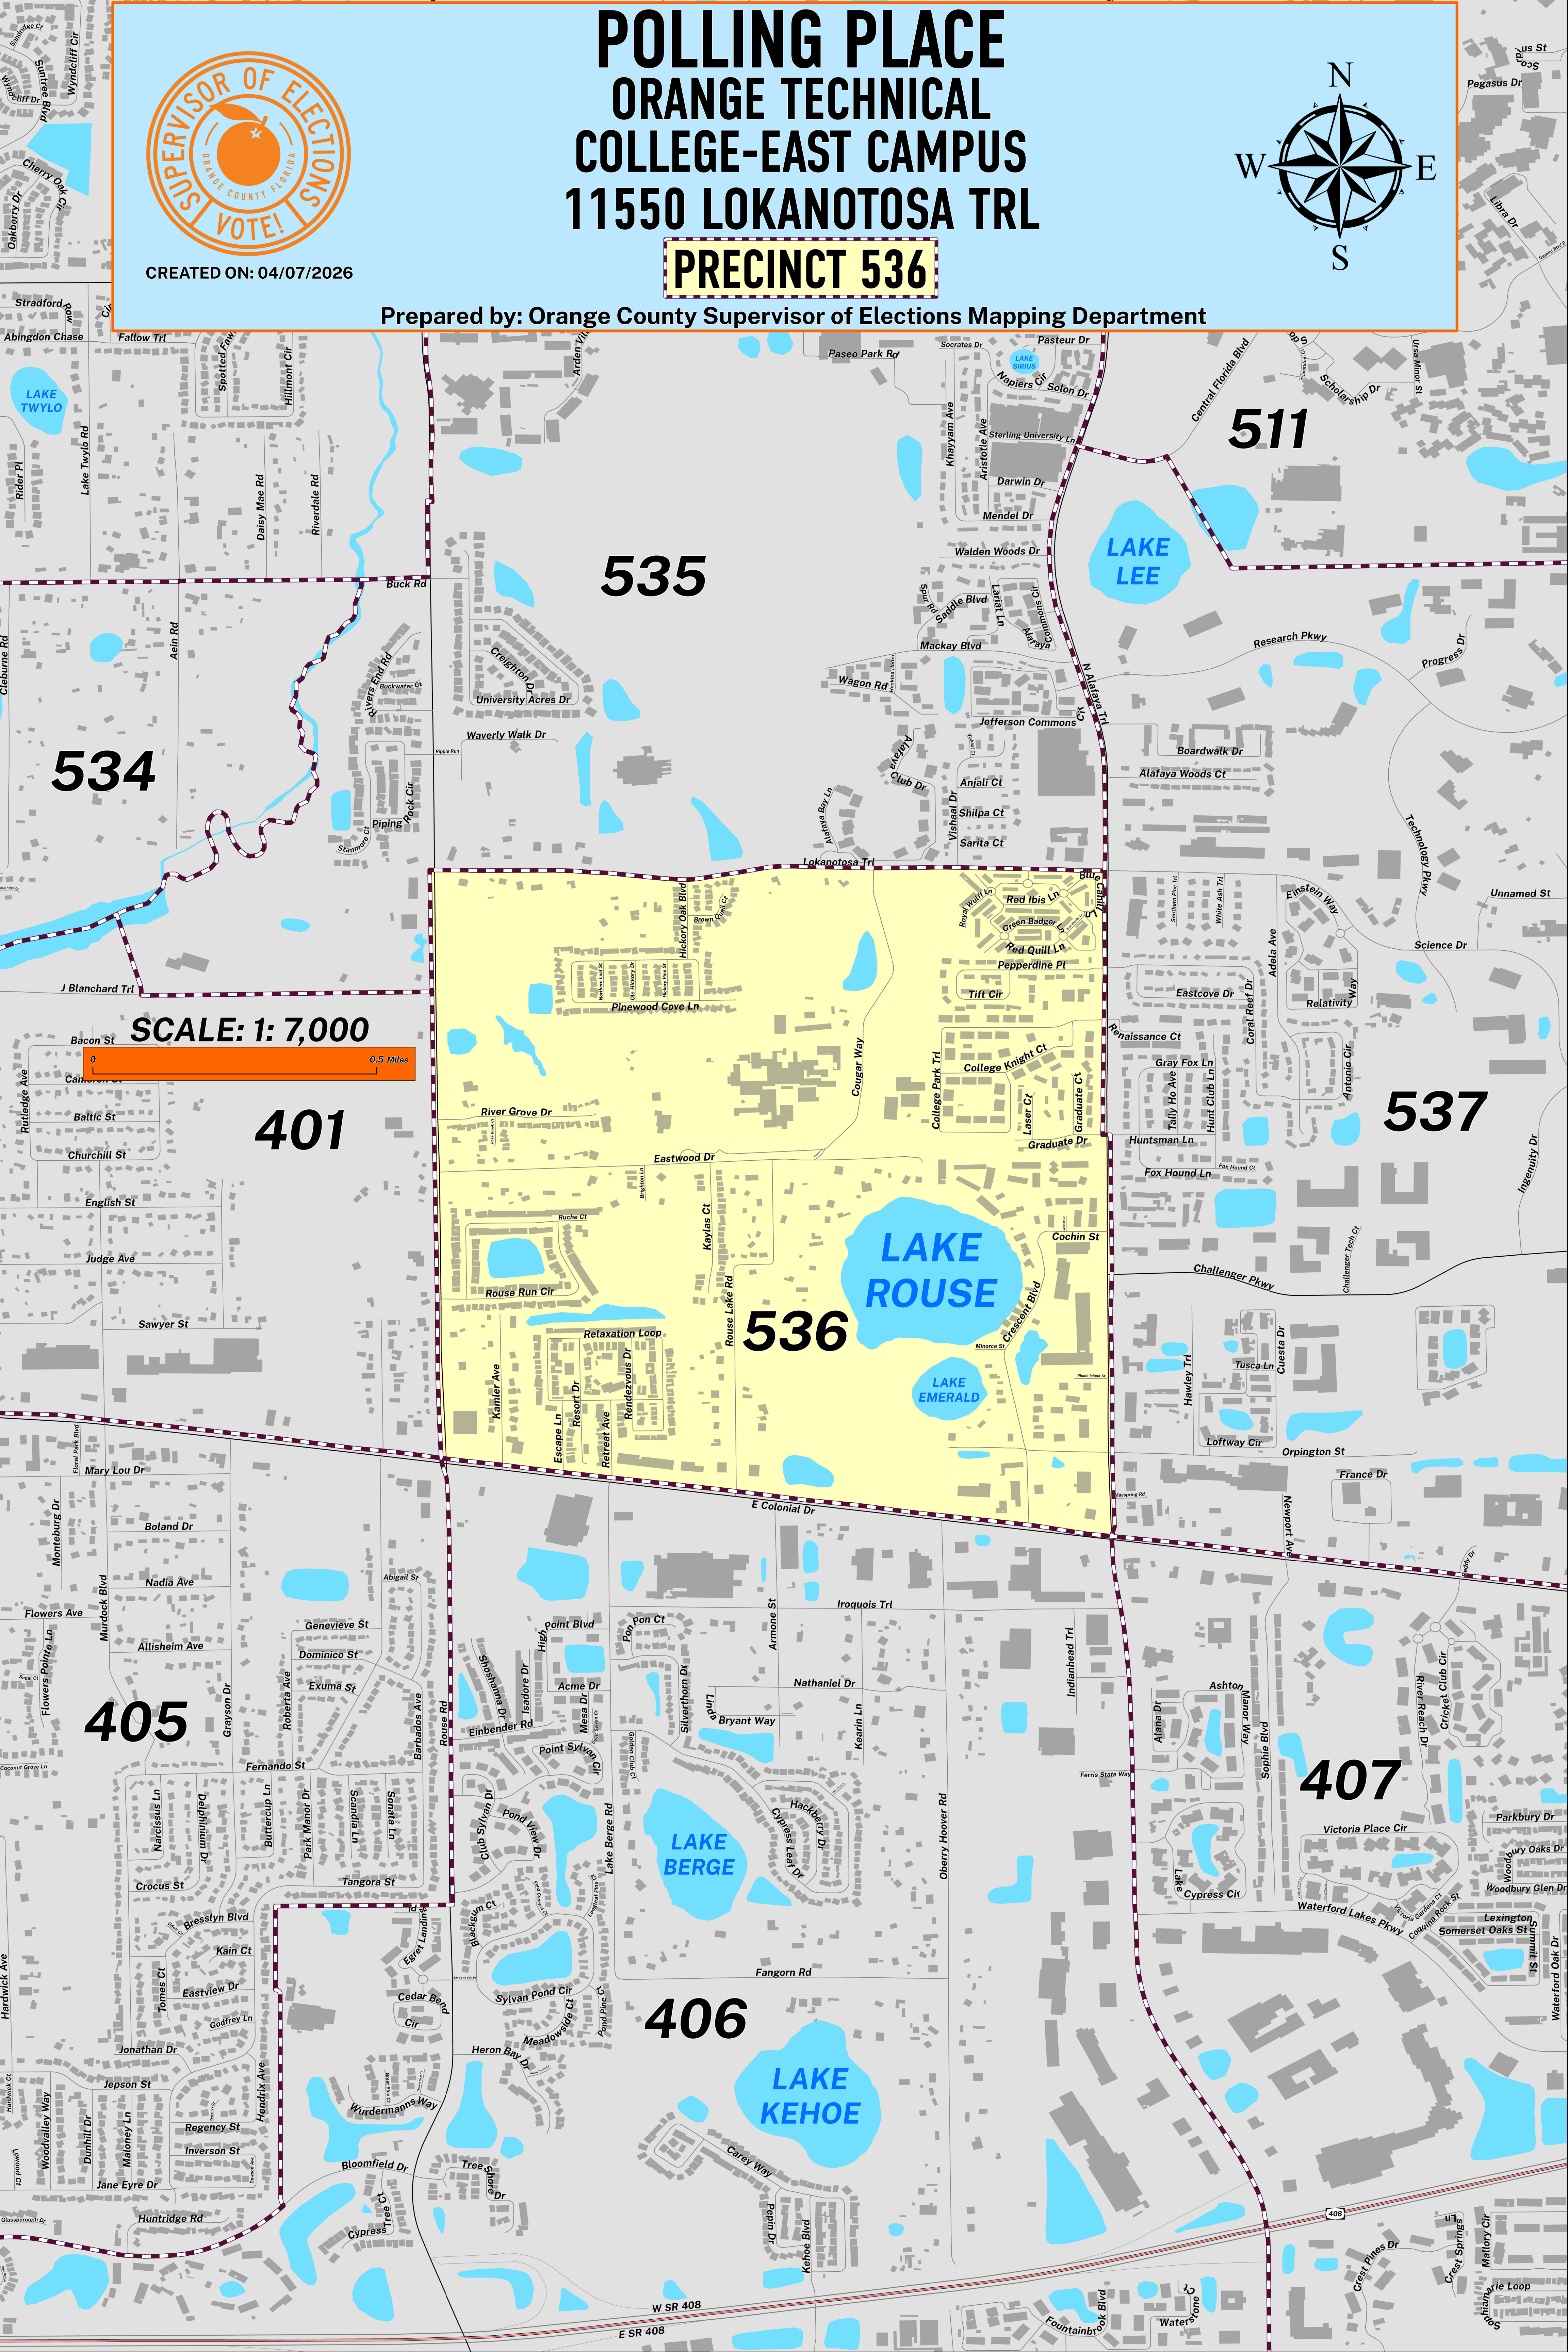

## PRECINCT 536

Prepared by: Orange County Supervisor of Elections Mapping Department

534

535

511

SCALE: 1: 7,000

401

537

536

405

407

406

LAKE KEHOE

LAKE BERGE

LAKE ROUSE  
LAKE EMERALD

LAKE LEE