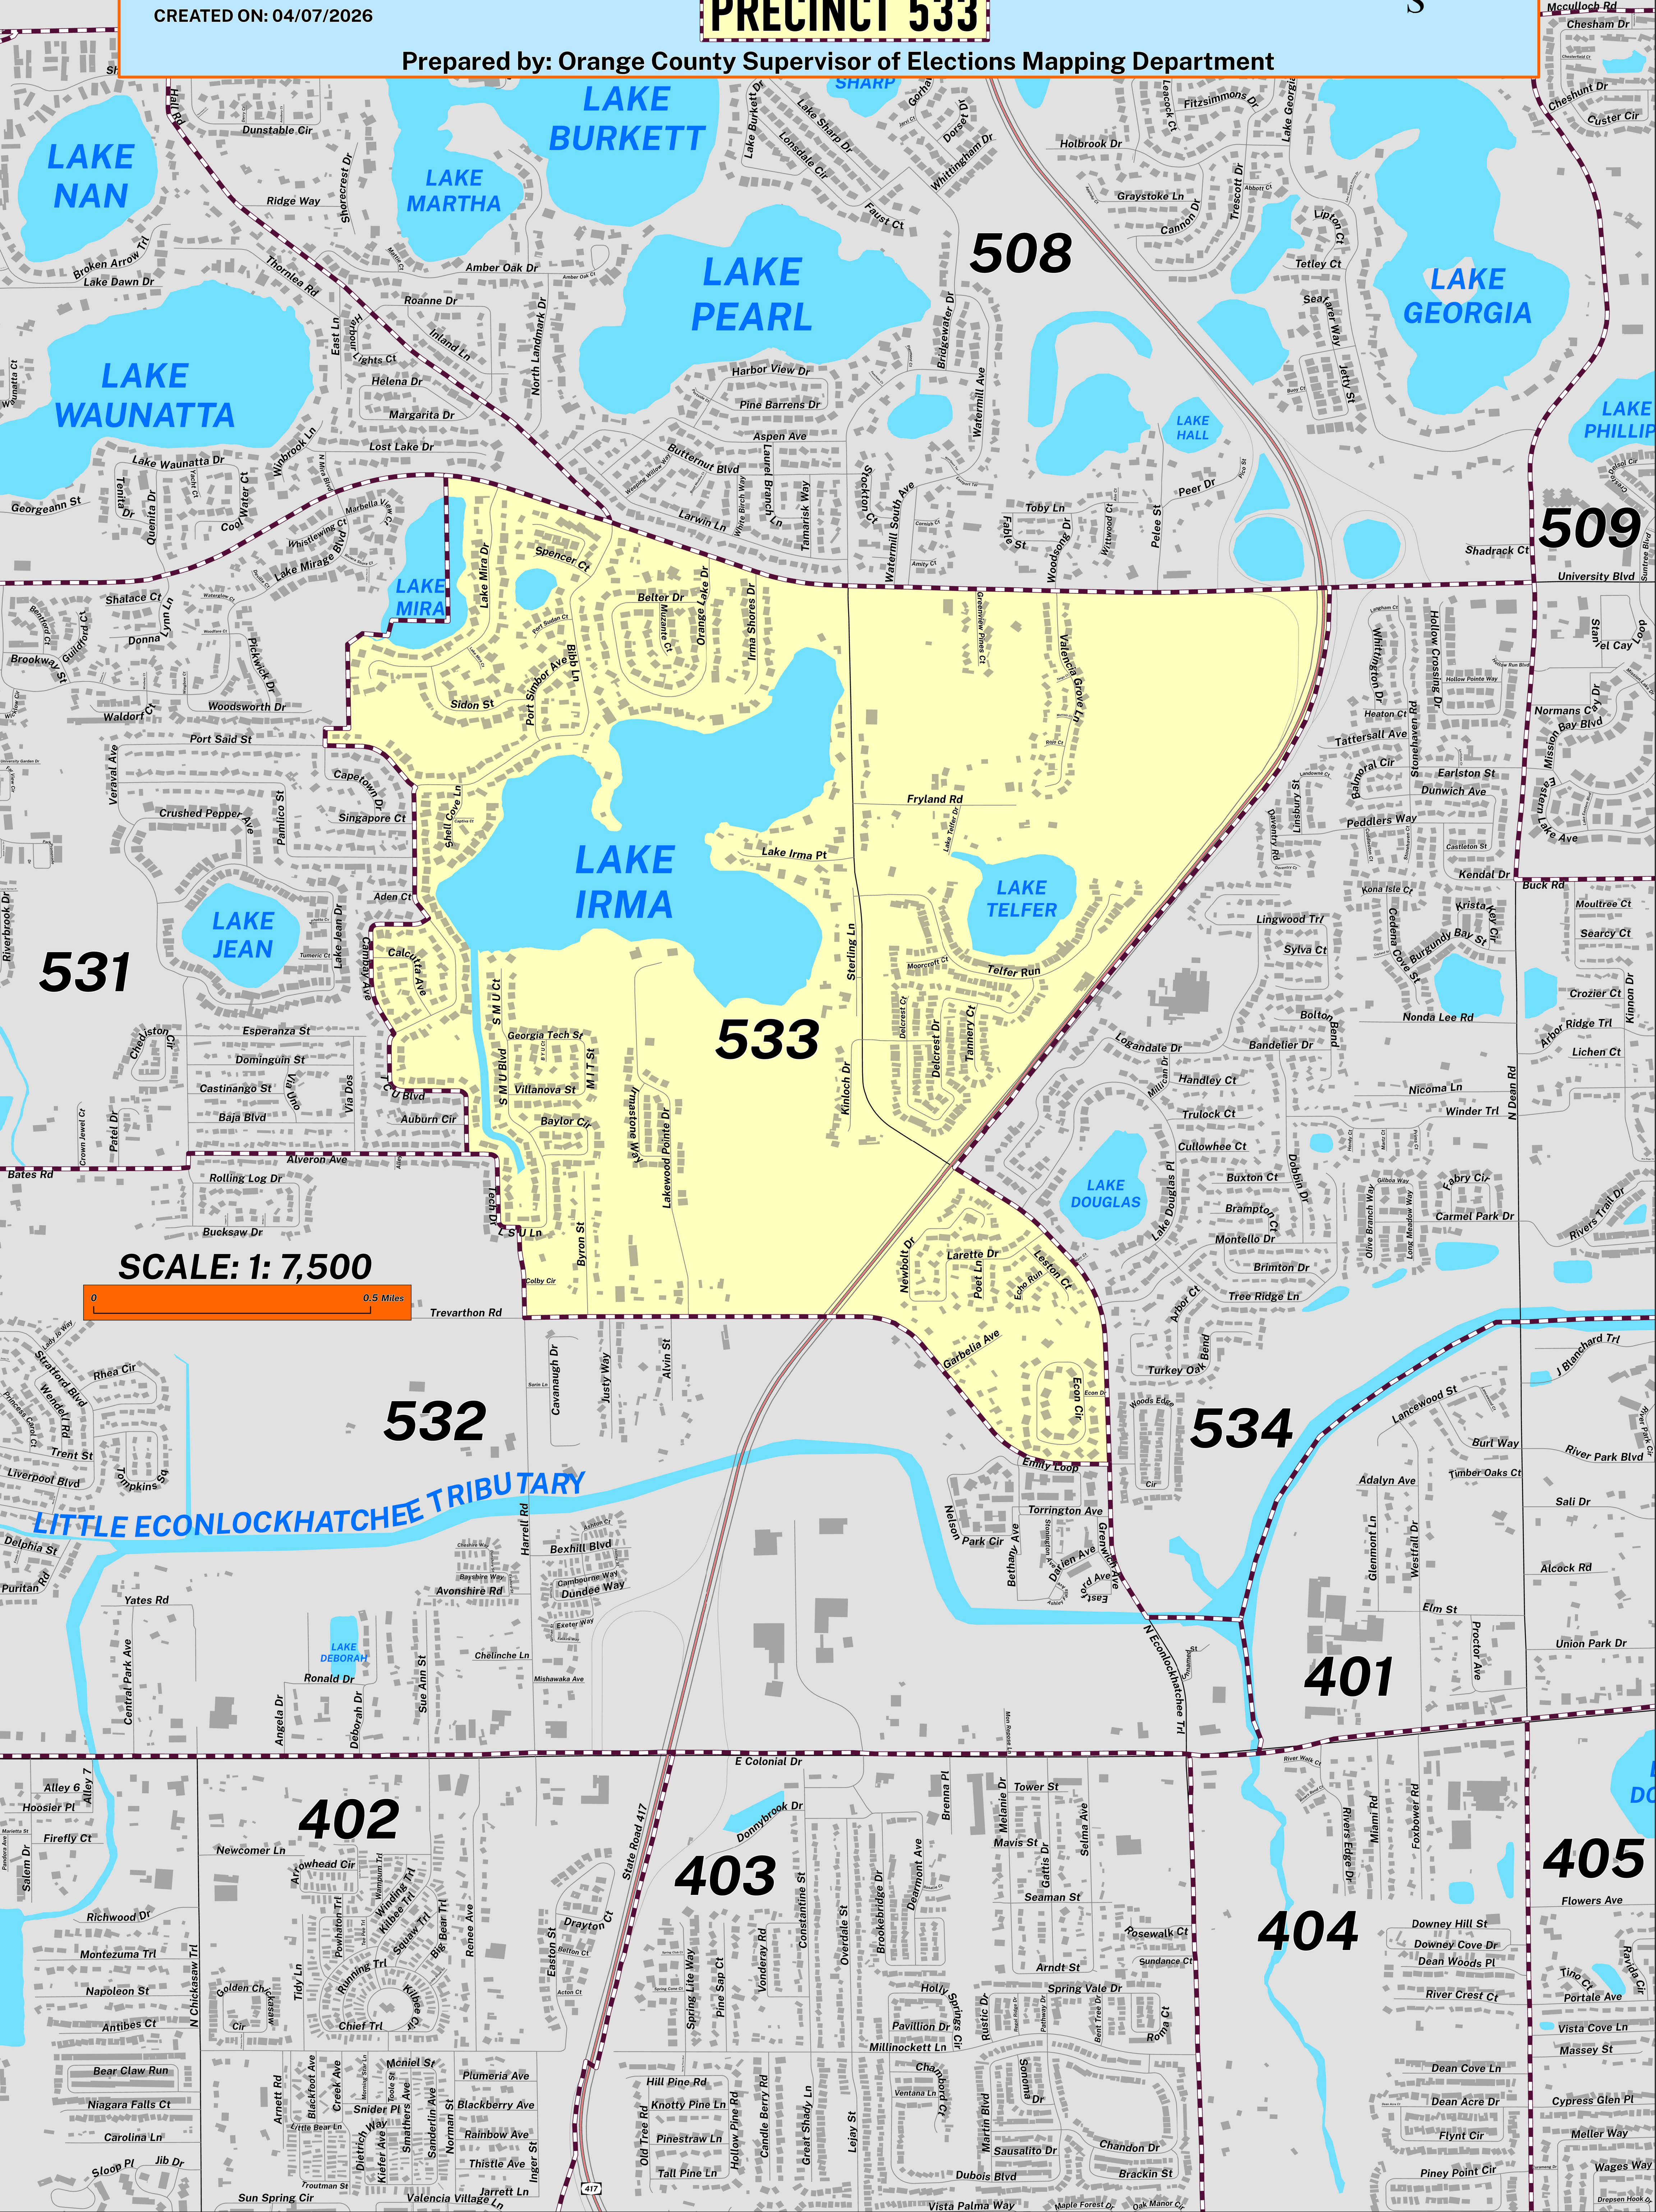

CREATED ON: 04/07/2026

POLLING PLACE FLORIDA CONFERENCE UNITED CHURCH OF CHRIST 9300 UNIVERSITY BLVD

PRECINCT 533

Prepared by: Orange County Supervisor of Elections Mapping Department

SCALE: 1: 7,500

The Polling Place for Precinct 533 is Florida Conference United Church of Christ at 9300 University Boulevard.

Precinct 533 (2026) northern boundary is University Boulevard. The western boundary follows west of Lake Mira Drive, extends to Port Said Street, TCU Boulevard, Cambay Drive then continues along TCU Boulevard, Tech Drive and Harrell Road. The southern boundary is Trevarthon Road. The eastern boundary follows along North Econlockhatchee Trail and extends alongside SR-417.

Precinct 533S is with district assignments of U.S. Congress 10, State Senate 17, State House 37, County Commission 5, School Board 1, and Soil & Water 5.

For more detailed views of other county and municipal precincts, [visit the District and Precinct Maps page](#). For more information about precinct boundaries, contact the [Orange County Supervisor of Elections office](#).

This map was produced by the Orange County Supervisor of Elections Mapping Department. Additional voter information can be found [on our website](#).