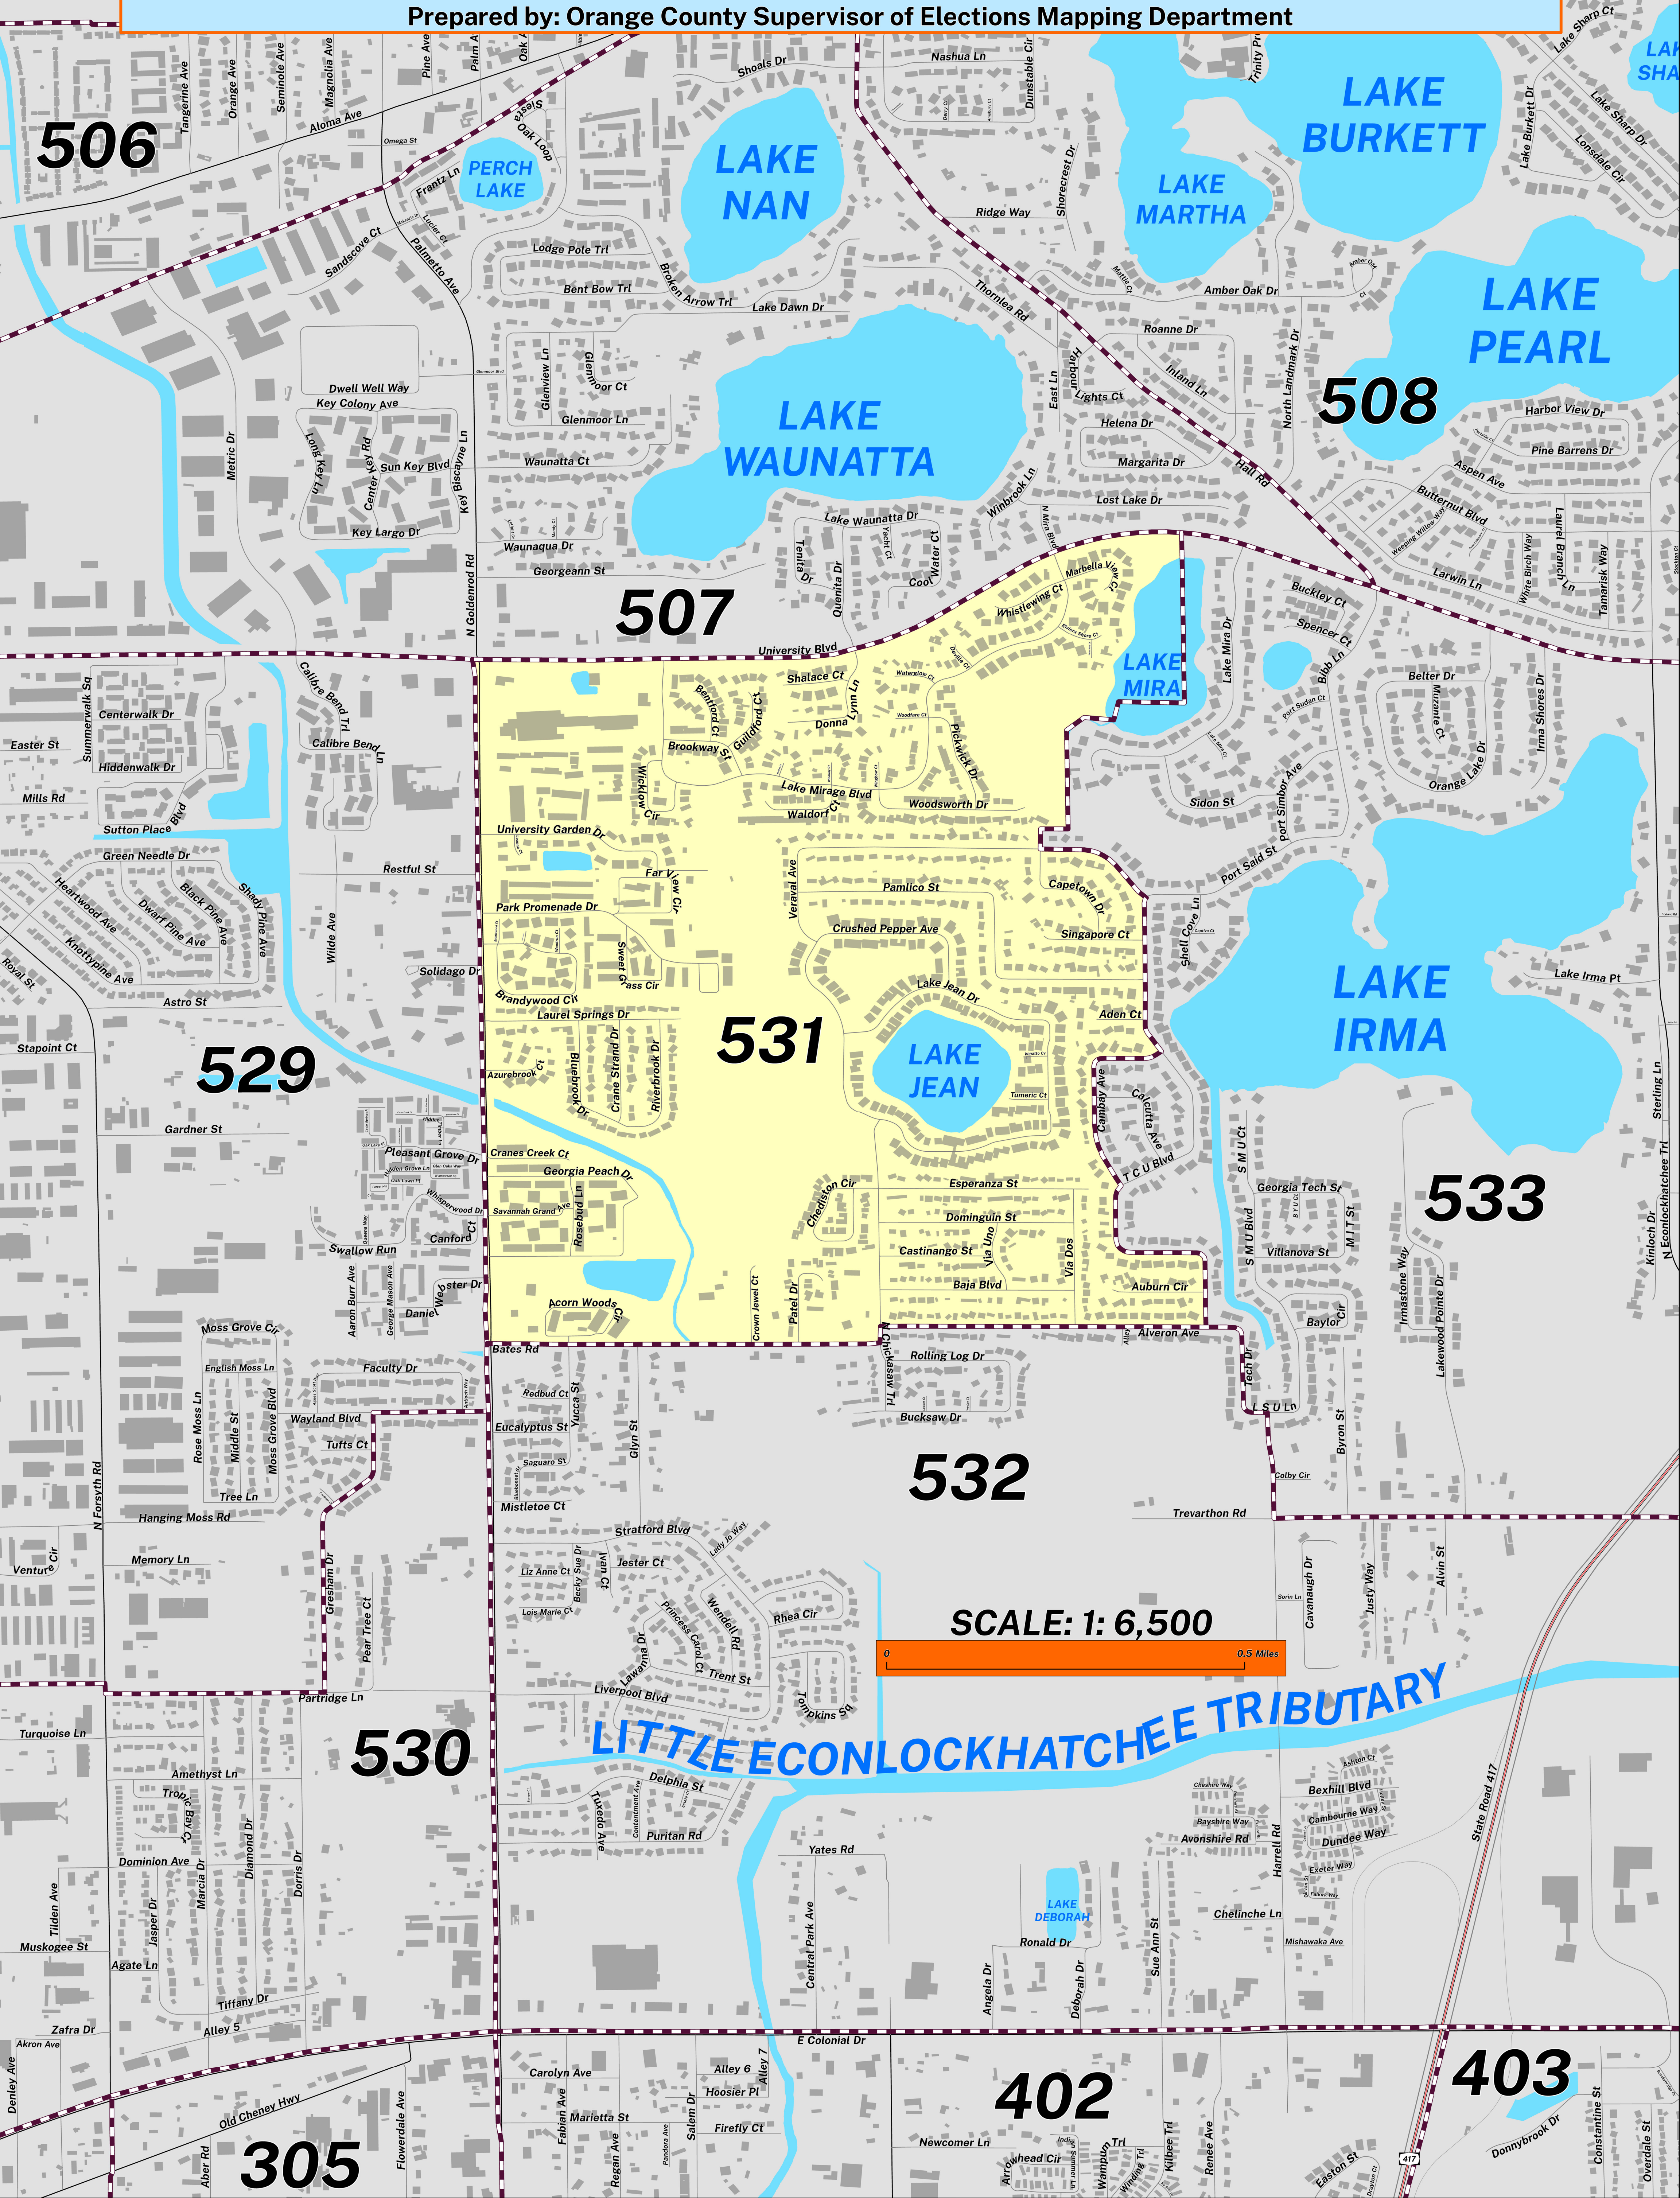

CREATED ON: 04/06/2026

POLLING PLACE

CENTRO INTERNACIONAL DE LA FAMILIA

2008 N GOLDENROD RD

PRECINCT 531

Prepared by: Orange County Supervisor of Elections Mapping Department

SCALE: 1: 6,500

LITTLE ECONLOCKHATCHEE TRIBUTARY

The Polling Place for Precinct 531 is Centro Internacional De La Familia at 2008 N Goldenrod Road.

Precinct 531 (2026) northern boundary is University Boulevard. The western boundary is North Goldenrod Road. The southern boundary follows Bates Road and extends to Alveron Avenue. The eastern boundary follows a combination of TCU Boulevard, Cambay Avenue, Port Said Street and extends parallel west of Sidon Street and Lake Mira Drive.

Precinct 531S is with district assignments of U.S. Congress 10, State Senate 17, State House 37, County Commission 5, School Board 1, and Soil & Water 5.

For more detailed views of other county and municipal precincts, [visit the District and Precinct Maps page](#). For more information about precinct boundaries, contact the [Orange County Supervisor of Elections office](#).

This map was produced by the Orange County Supervisor of Elections Mapping Department. Additional voter information can be found [on our website](#).