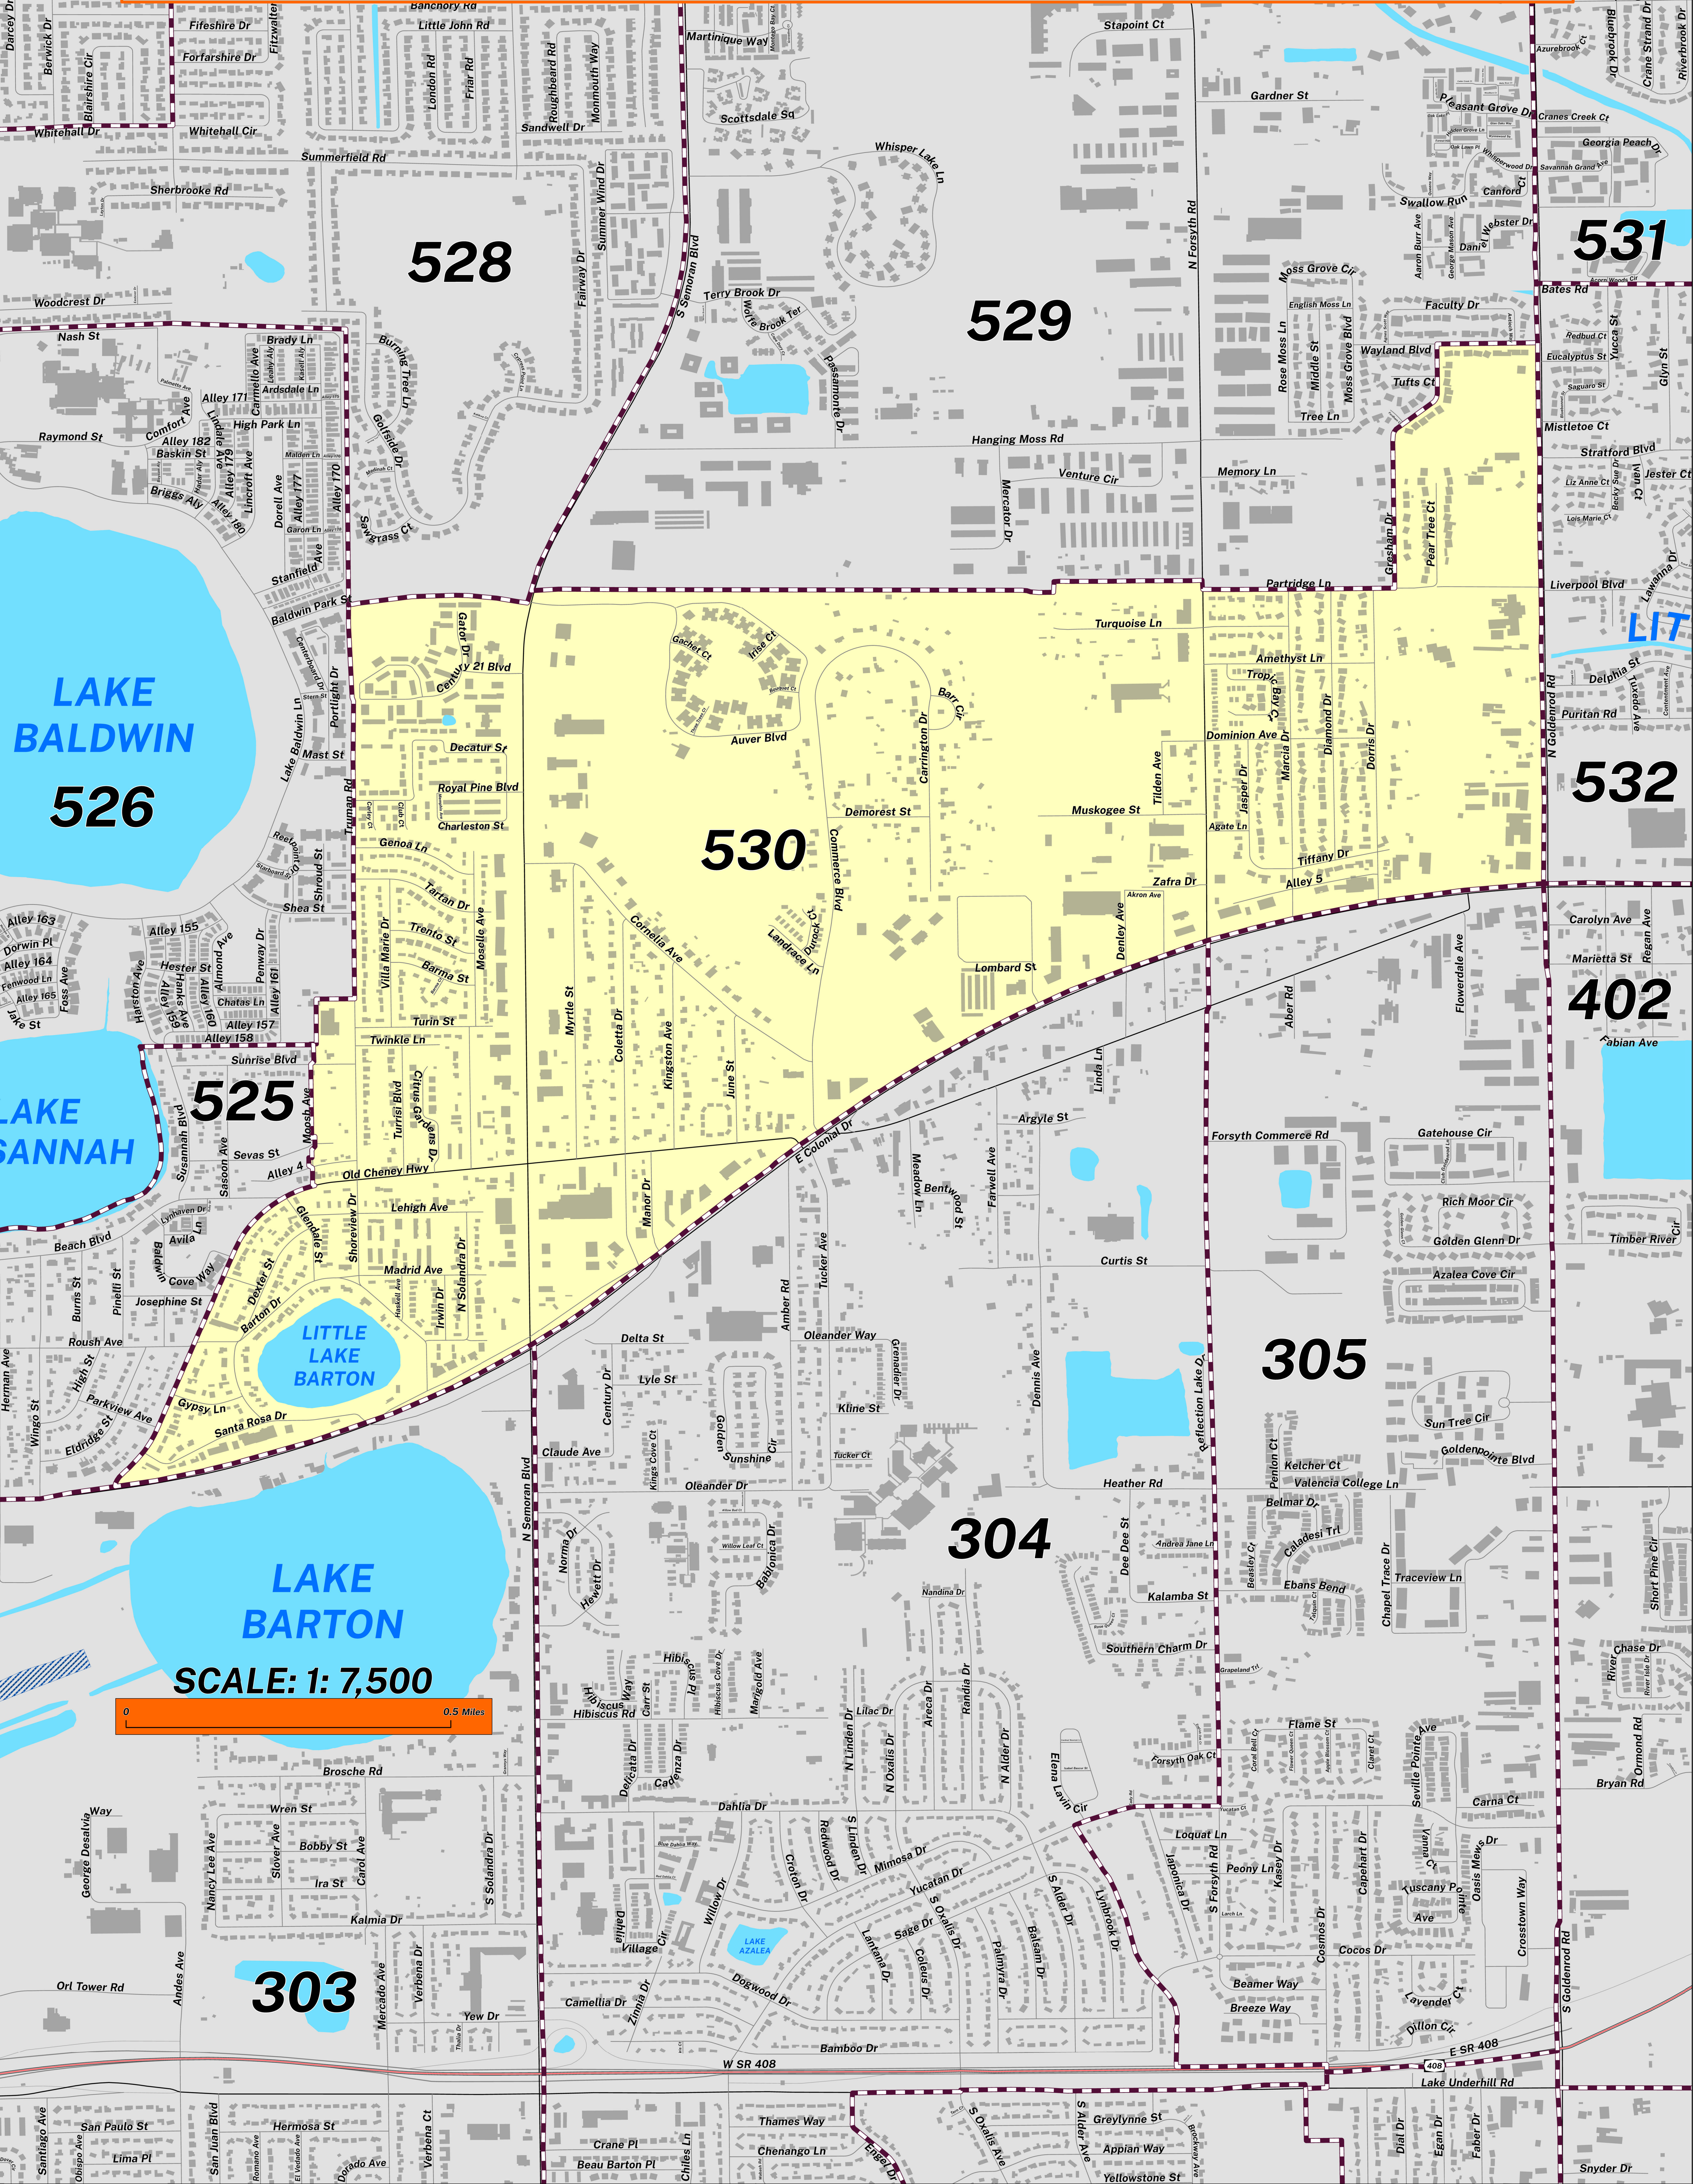

505

CREATED ON: 04/07/2026

POLLING PLACE IGLESIA BAUTISTA EL CAMINO 5815 CORNELIA AVE PRECINCT 530

Prepared by: Orange County Supervisor of Elections Mapping Department

528

529

531

526

530

532

525

402

305

304

303

SCALE: 1:7,500

The Polling Place for Precinct 530 is Iglesia Bautista El Camino at 5815 Cornelia Avenue.

Precinct 530 (2026) northern boundary follows a combination of Wayland Boulevard, Gresham Drive, Partridge Lane and extends to Baldwin Park Street. The western boundary follows a combination of Truman Road, Moosh Avenue and Old Cheney Highway. The southern boundary is East Colonial Drive. The eastern boundary is North Goldenrod Road.

Precinct 530 contains sub precincts of:

530A is with district assignments of U.S. Congress 10, State Senate 17, State House 42, County Commission 5, School Board 6, and Soil & Water 5.

530B is with district assignments of U.S. Congress 10, State Senate 17, State House 37, County Commission 5, School Board 6, and Soil & Water 5.