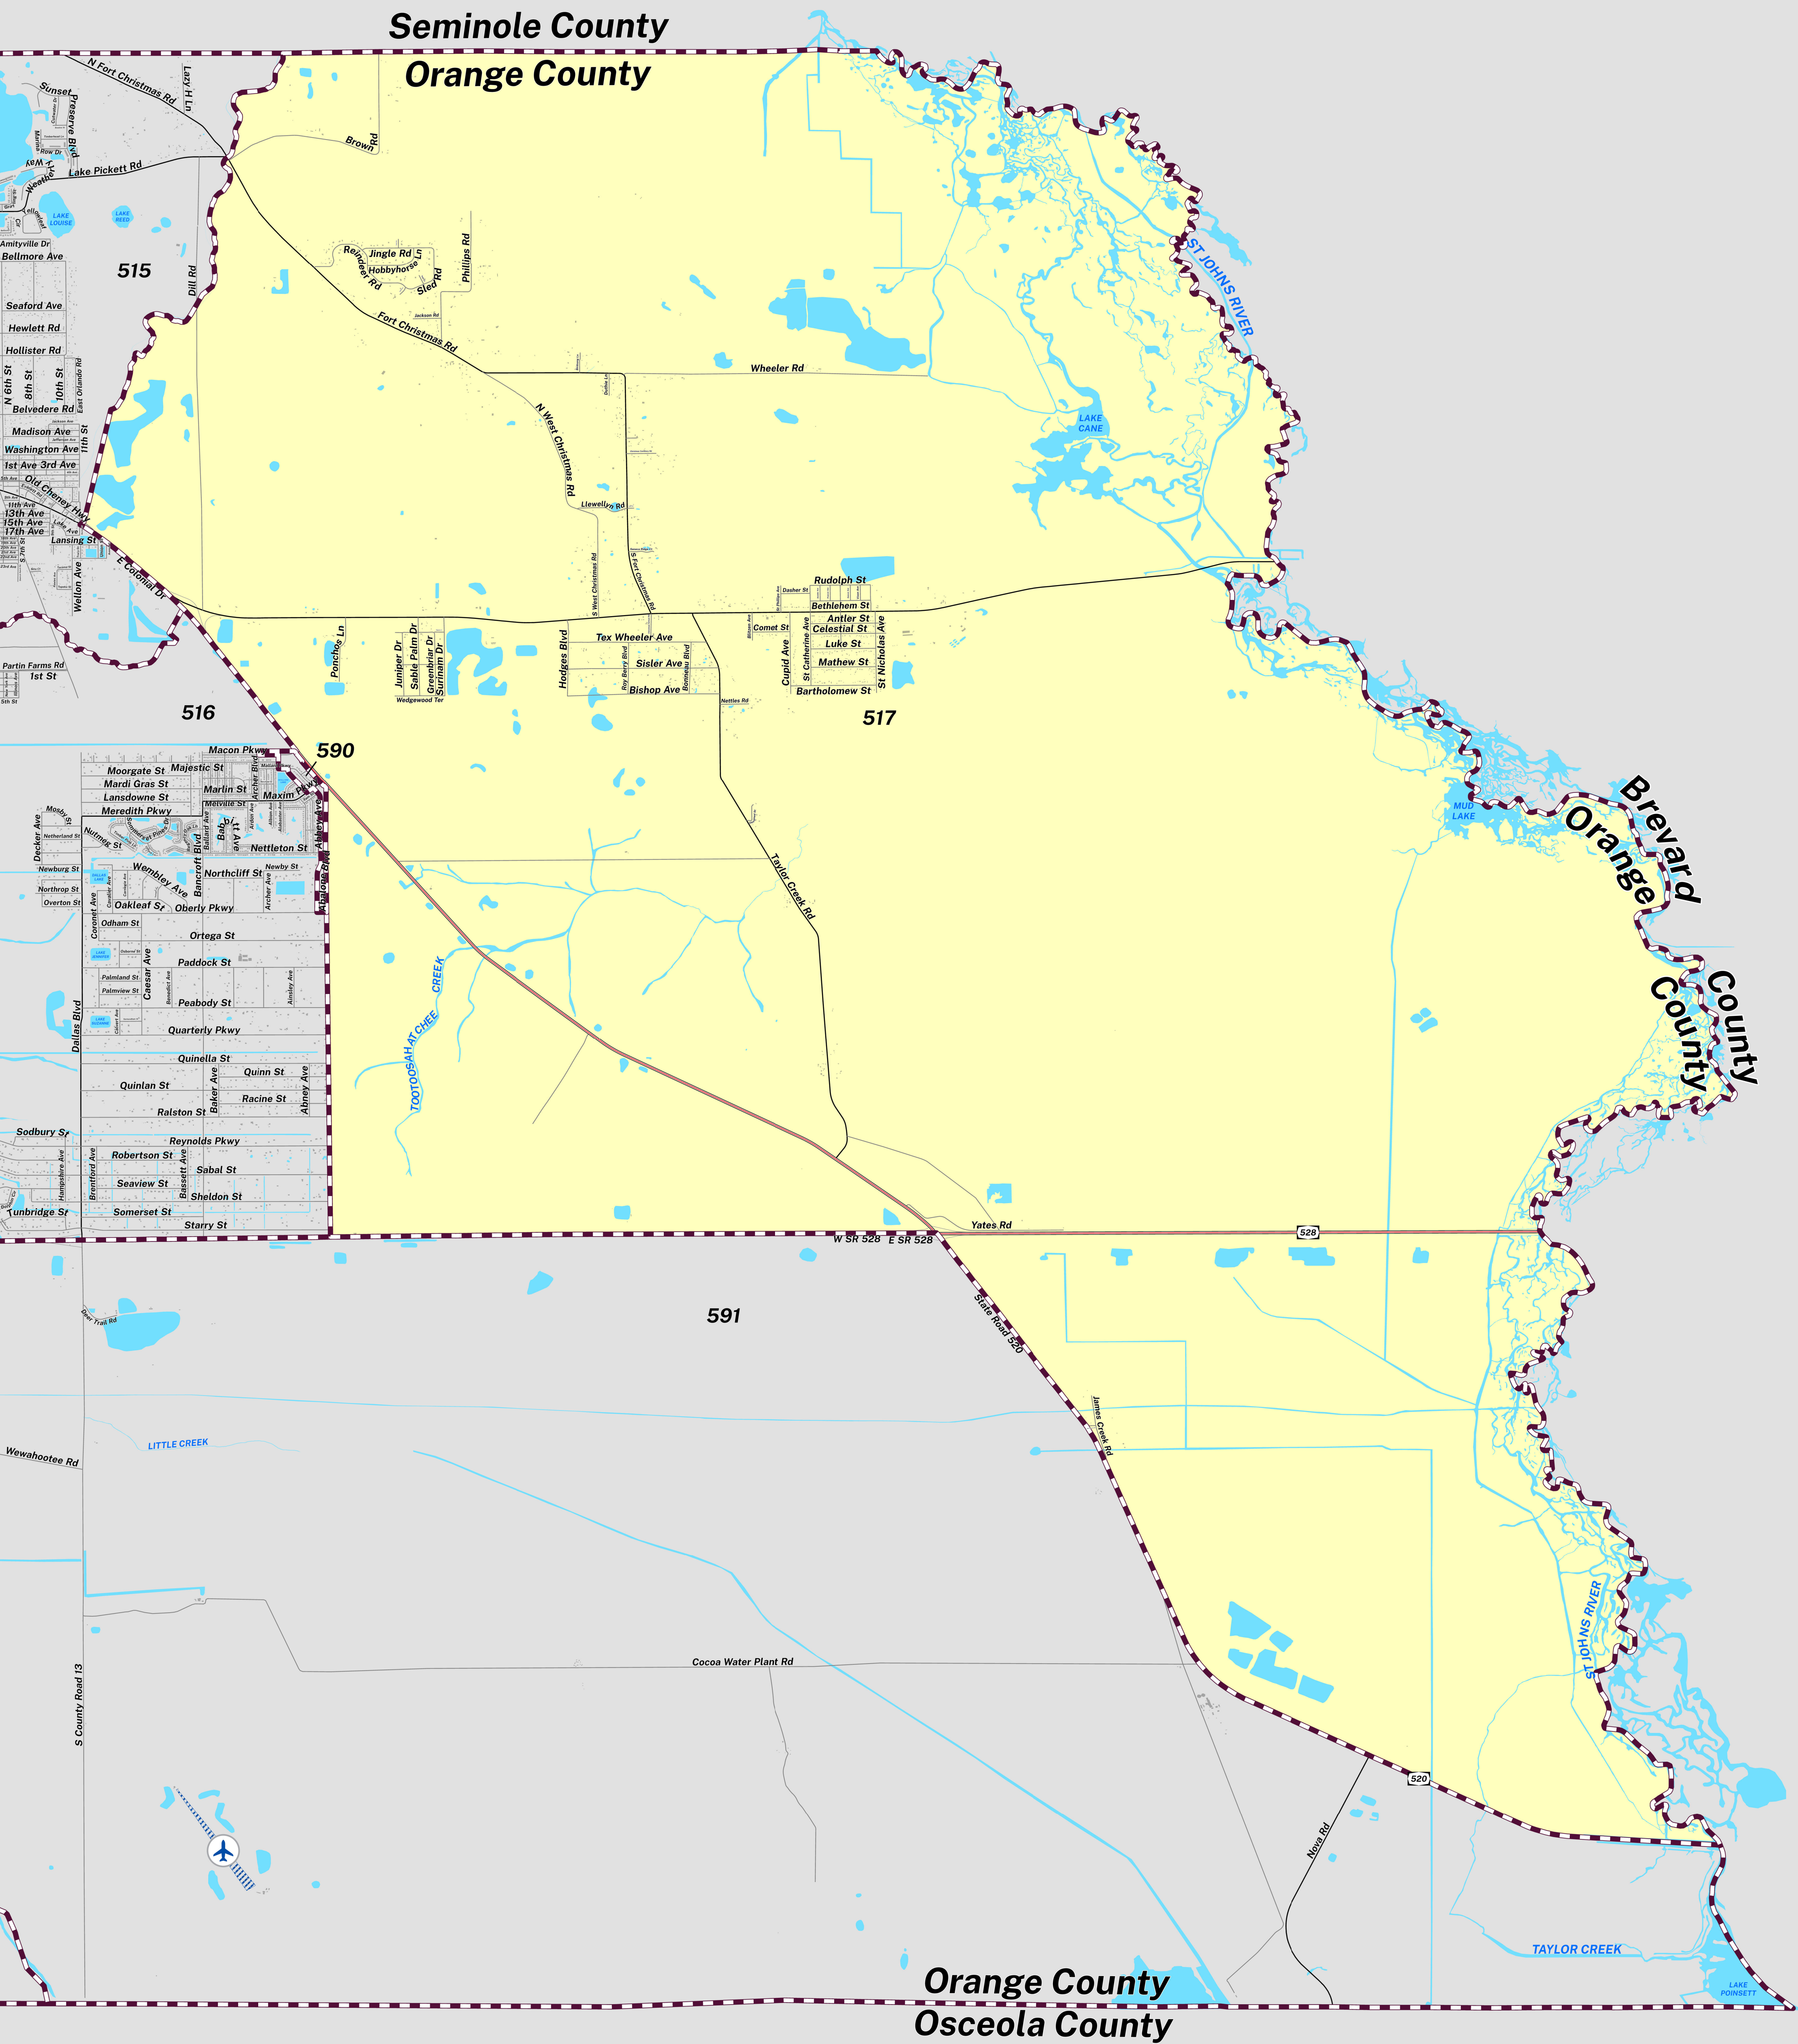

CREATED ON: 04/03/2026

POLLING PLACE CHRISTMAS CIVIC CENTER 23760 E COLONIAL DR

PRECINCT 517

Prepared by: Orange County Supervisor of Elections Mapping Department

SCALE: 1: 45,000

The Polling Place for Precinct 517 is Christmas Civic Center at 23760 E Colonial Drive.

Precinct 517 (2026) northern boundary is the Seminole/Orange County border. The western boundary begins at SR-528 and travels north just east of Abalone Boulevard, extends to SR-520, East Colonial Drive, east of Baxter Road and travels in a northeast direction to the Seminole/Orange County. The southern boundary follows along SR-528 and SR-520. The eastern boundary is the Brevard/Orange County border.

Precinct 517 contains a sub precinct of:

517A is with district assignments of U.S. Congress 8, State Senate 17, State House 35, County Commission 5, School Board 1, and Soil & Water 5.

517B is with district assignments of U.S. Congress 8, State Senate 17, State House 35, County Commission 5, School Board 1, and Soil & Water 4.

This map was produced by the Orange County Supervisor of Elections Mapping Department. Additional voter information can be found [on our website](#).