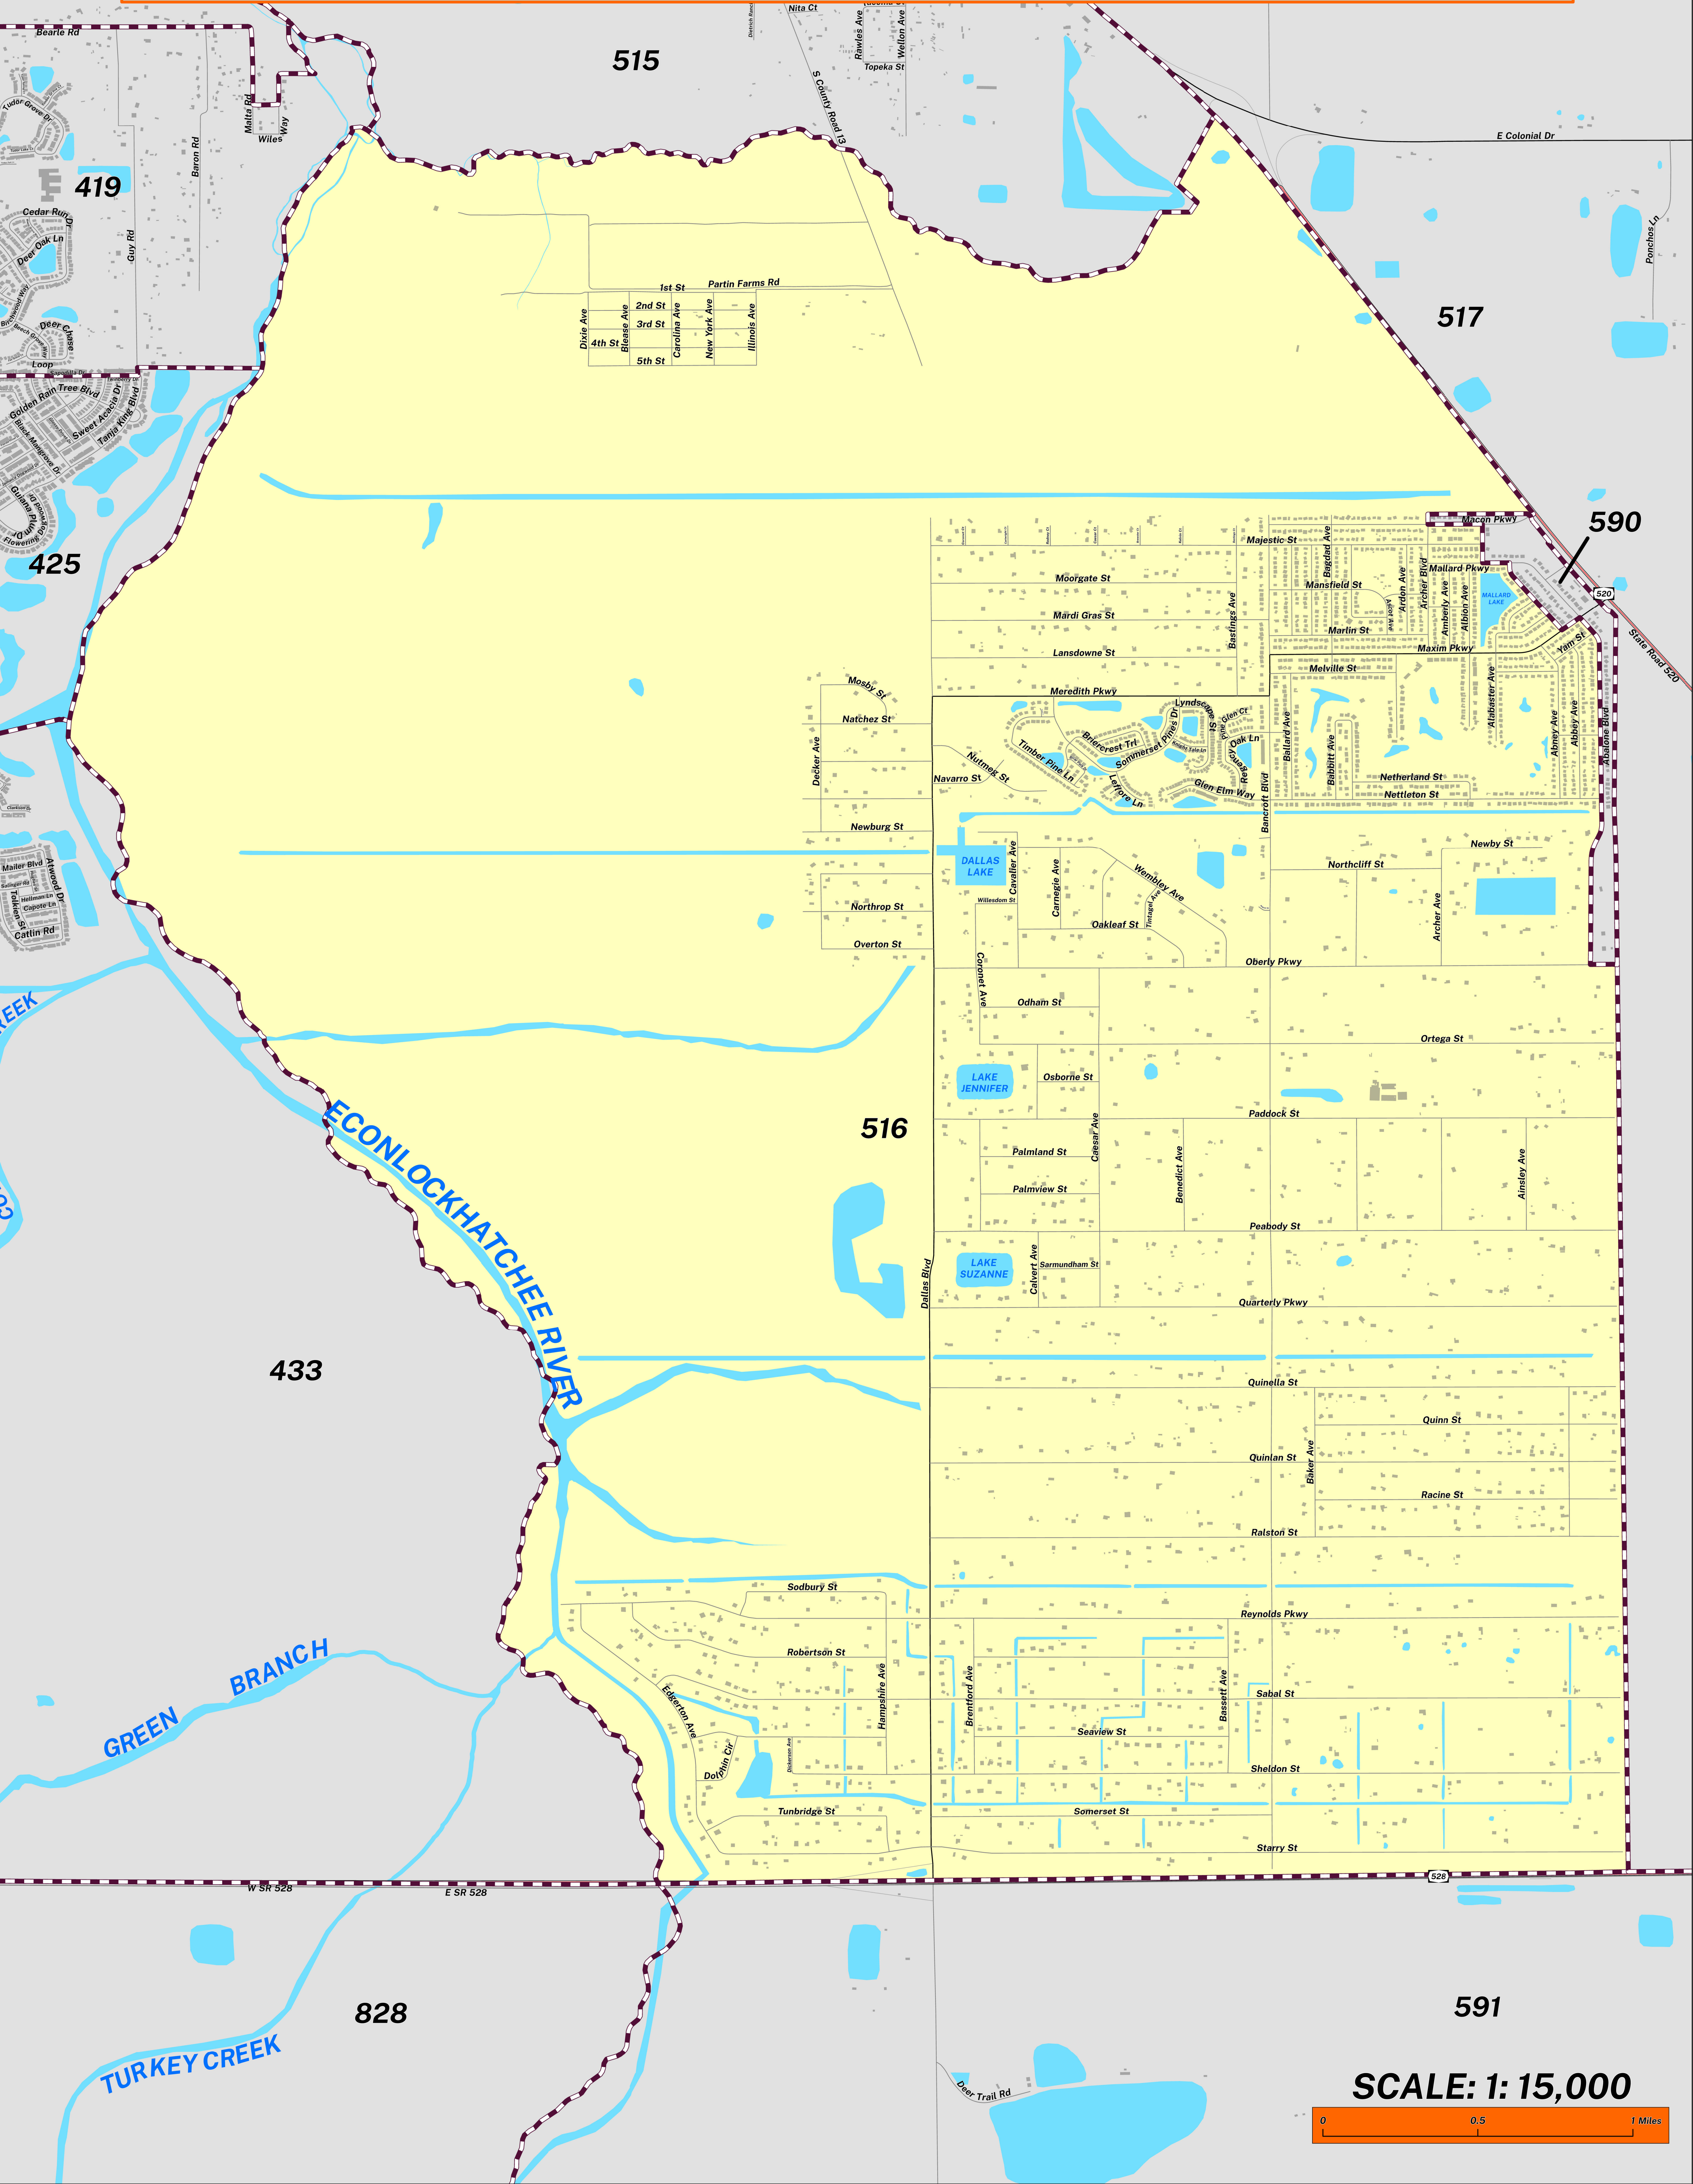

# POLLING PLACE EAST ORANGE DISTRICT PARK 22023 E COLONIAL DR

## PRECINCT 516

Prepared by: Orange County Supervisor of Elections Mapping Department

	1st St	Partin Farms Rd
Dixie Ave	2nd St	
Blessie Ave	3rd St	
4th St	Carolina Ave	
5th St	New York Ave	
	Illinois Ave	

SCALE: 1: 15,000

The Polling Place for Precinct 516 is East Orange District Park at 22023 E Colonial Drive.

Precinct 516 (2026) northern boundary follows along Econlockhatchee River, north of Partin Farms Road and ends at SR-520. The western boundary follows along the Econlockhatchee River. The southern boundary follows along SR-528. The eastern boundary follows along SR-520, Macon Parkway, Mallard Parkway, Maxim Parkway, Abalone Boulevard and east of Abney Avenue then extends to SR-528.