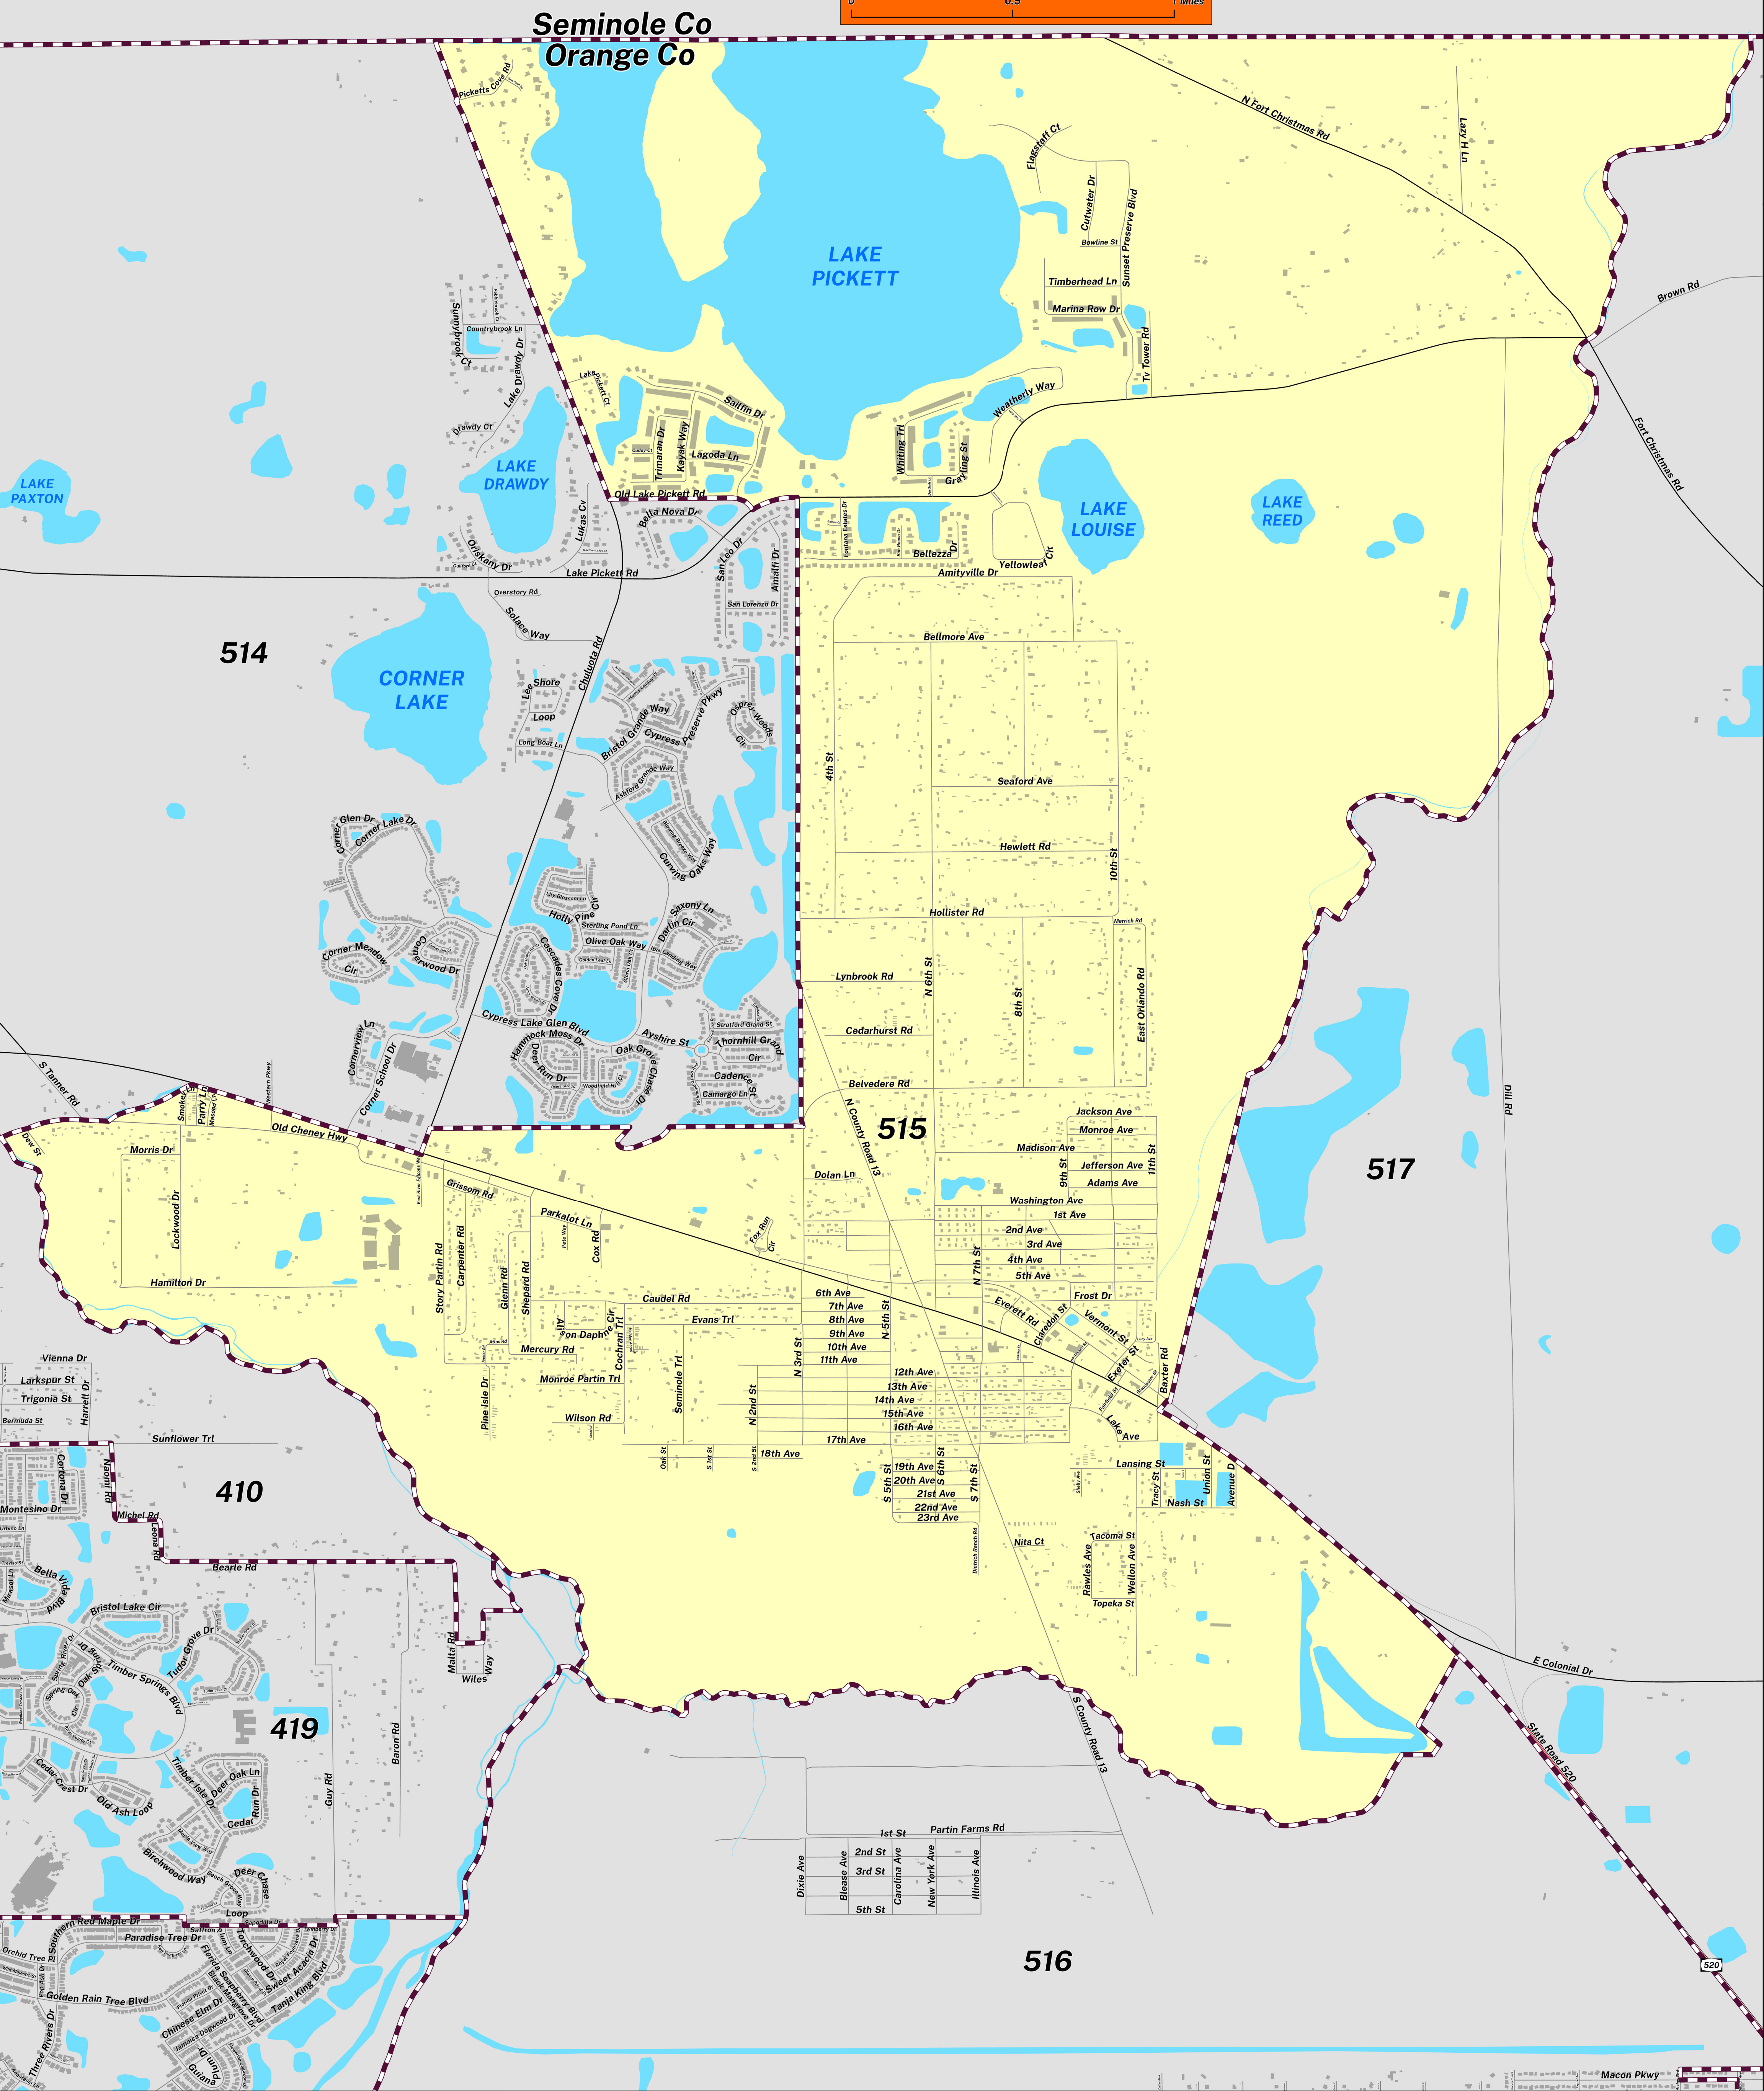

CREATED ON: 04/03/2026

POLLING PLACE BITHLO COMMUNITY CENTER 18501 WASHINGTON AVE

PRECINCT 515

Prepared by: Orange County Supervisor of Elections Mapping Department

SCALE: 1: 15,000

	1st St	Partin Farms Rd
Dixie Ave	2nd St	
Bleese Ave	3rd St	
Carolina Ave	4th St	
New York Ave	5th St	
Illinois Ave		

520

Macon Pkwy

The Polling Place for Precinct 515 is Bithlo Community Center at 18501 Washington Avenue.

Precinct 515 (2026) northern boundary is the Seminole/Orange County. The western boundary follows a road combination of Chuluota Road, Old Lake Pickett Road, Lake Pickett Road then runs parallel west of 4th Street, Belvedere Road and extends to East Colonial Drive. The western boundary continues along Old Cheney Highway and ends at Econlockhatchee River. The southern boundary follows along Econlockhatchee River, north of Partin Farms Road and ends at SR-520. The eastern boundary follows along SR-520, East Colonial Drive, extends east of Baxter Road and travels in a northeast direction to the Seminole/Orange County.

Precinct 515 contains sub precincts of:

515A is with district assignments of U.S. Congress 10, State Senate 17, State House 37, County Commission 5, School Board 1, and Soil & Water 5.

515B is with district assignments of U.S. Congress 10, State Senate 17, State House 35, County Commission 5, School Board 1, and Soil & Water 5.

This map was produced by the Orange County Supervisor of Elections Mapping Department. Additional voter information can be found [on our website](#).