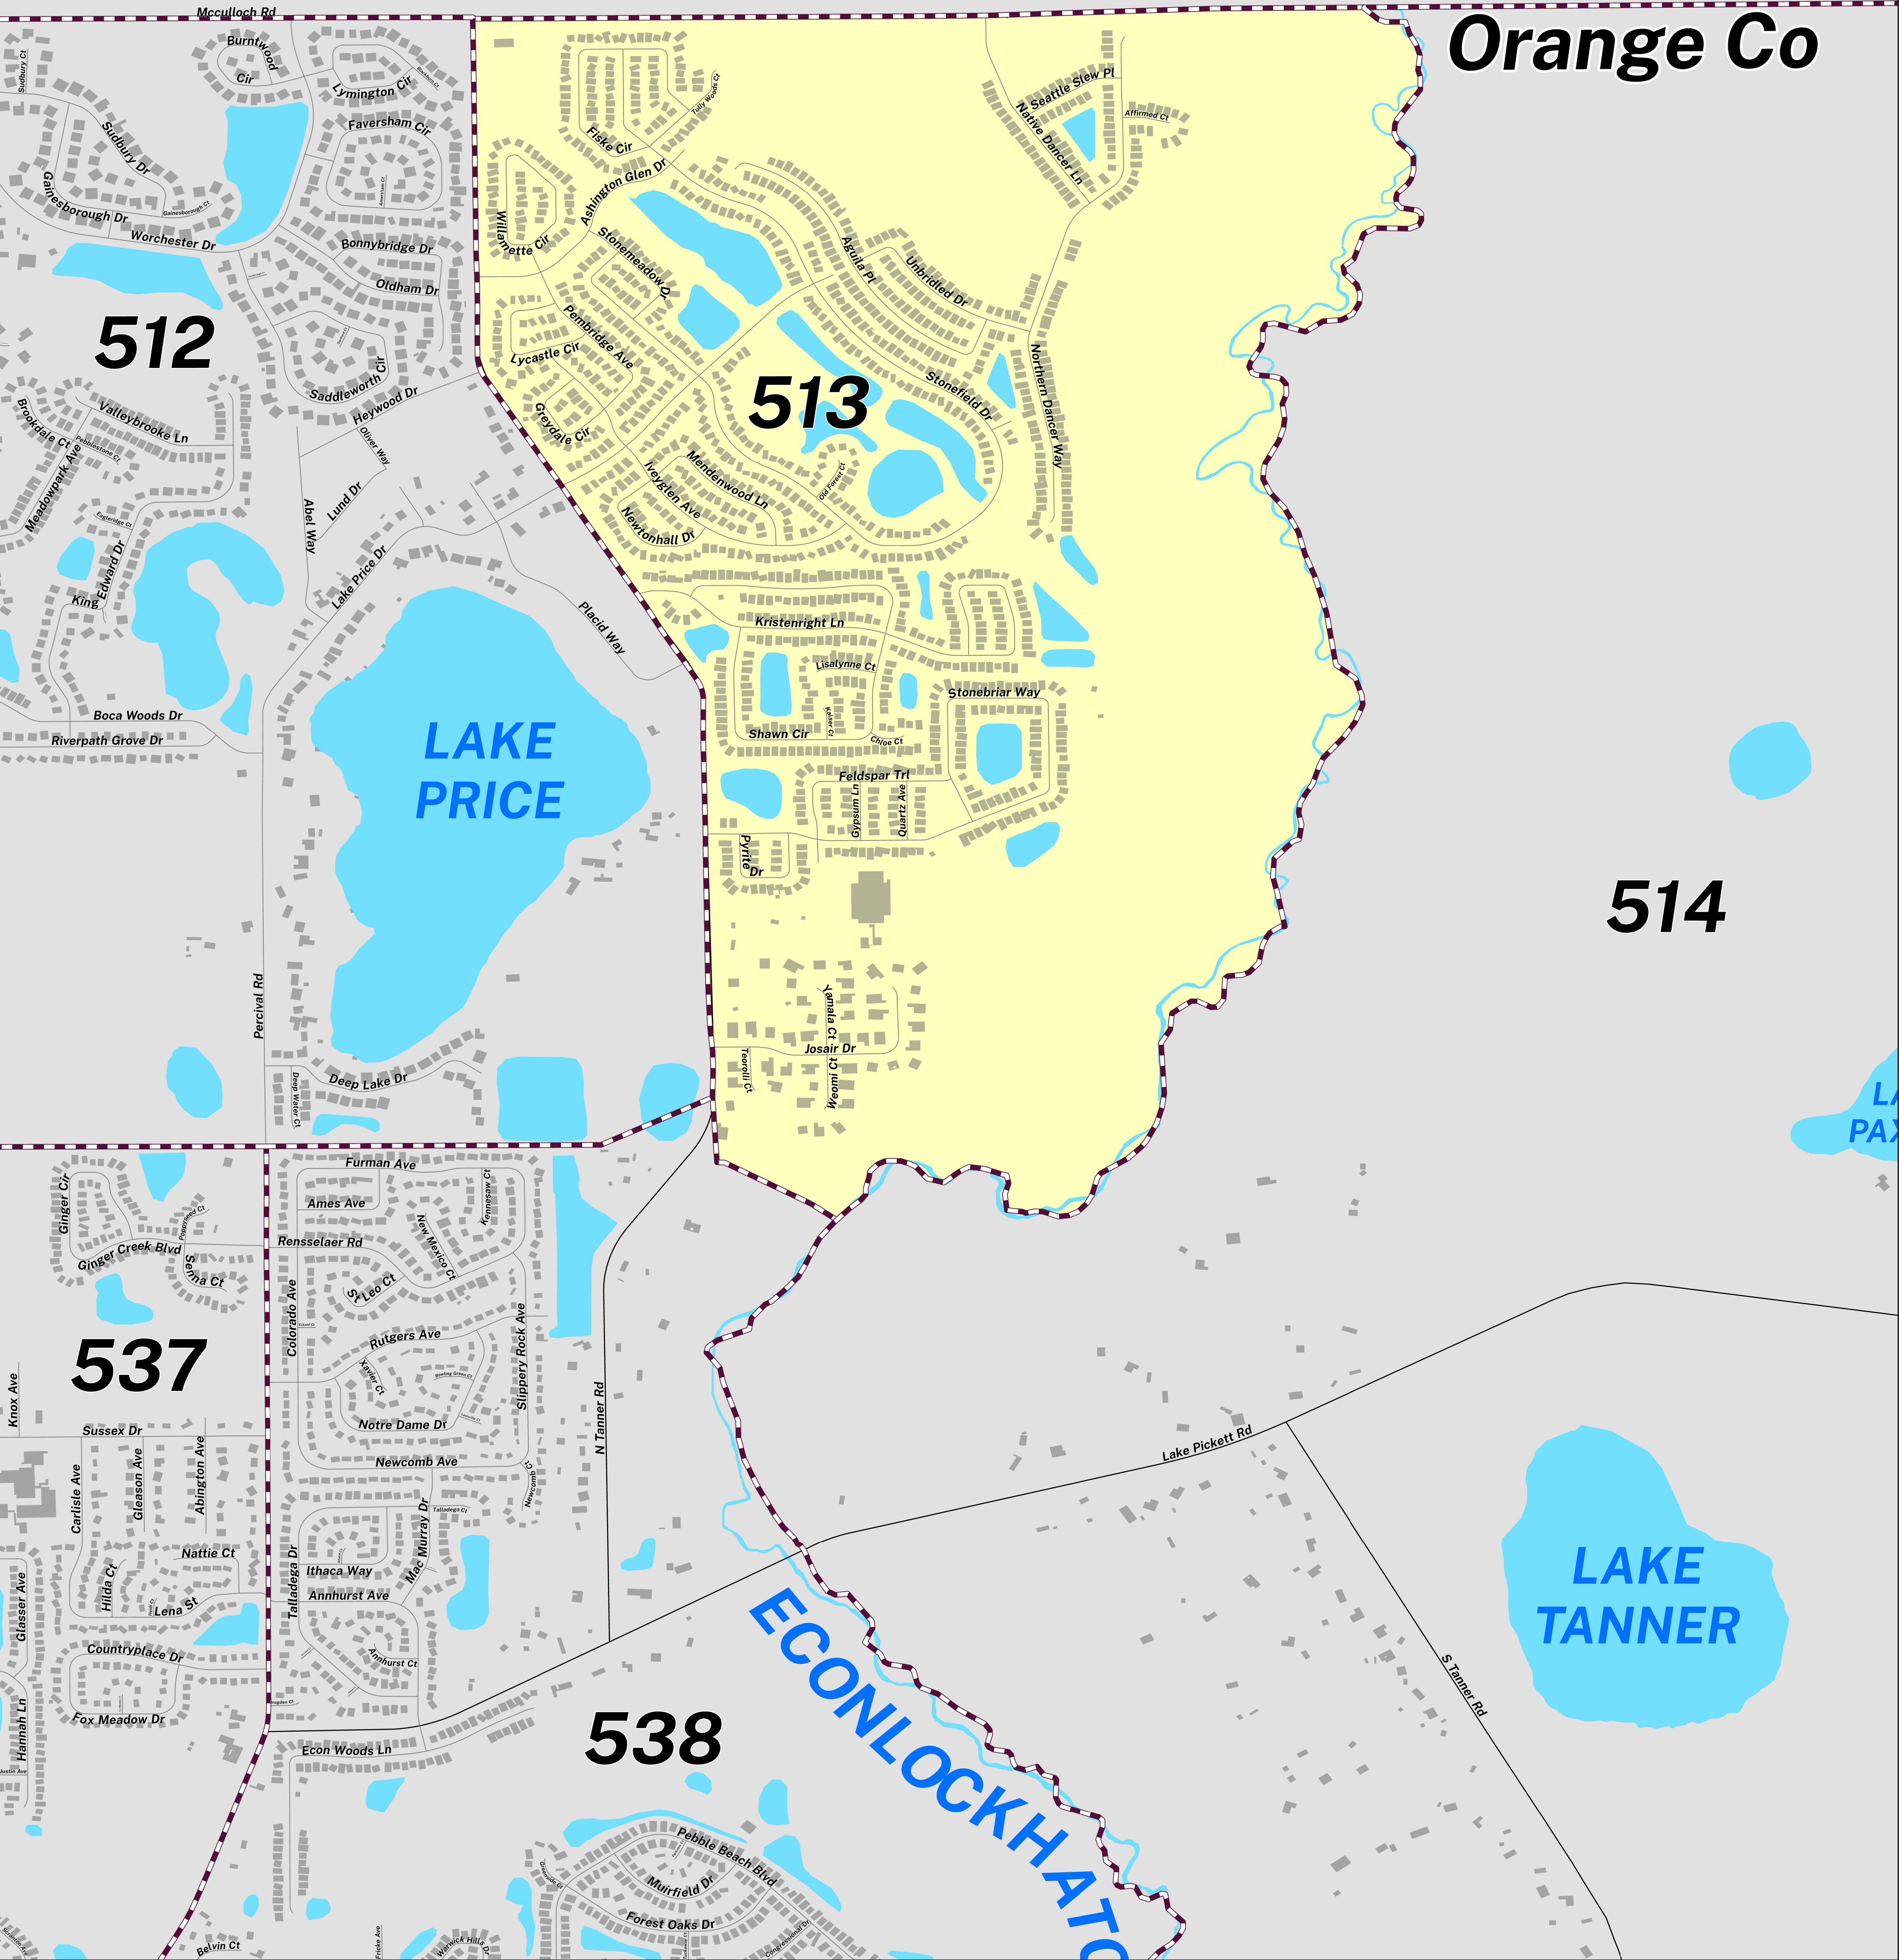

POLLING PLACE EAST LAKE ELEMENTARY SCHOOL 3971 N TANNER RD

CREATED ON: 04/03/2026

PRECINCT 513

Prepared by: Orange County Supervisor of Elections Mapping Department

SCALE: 1: 6,500

**Seminole Co
Orange Co**

512

513

514

537

538

LAKE PRICE

LAKE TANNER

ECONLOCKHATCHEE RD

The Polling Place for Precinct 513 is East Lake Elementary School at 3971 N Tanner Road.

Precinct 513 (2026) northern boundary is the Seminole/Orange County border. The western boundary is North Tanner Road. The southern and eastern boundaries follow alongside the Econlockhatchee River.

Precinct 513S is with district assignments of U.S. Congress 10, State Senate 17, State House 37, County Commission 5, School Board 1, and Soil & Water 5.

For more detailed views of other county and municipal precincts, [visit the District and Precinct Maps page](#). For more information about precinct boundaries, contact the [Orange County Supervisor of Elections office](#).