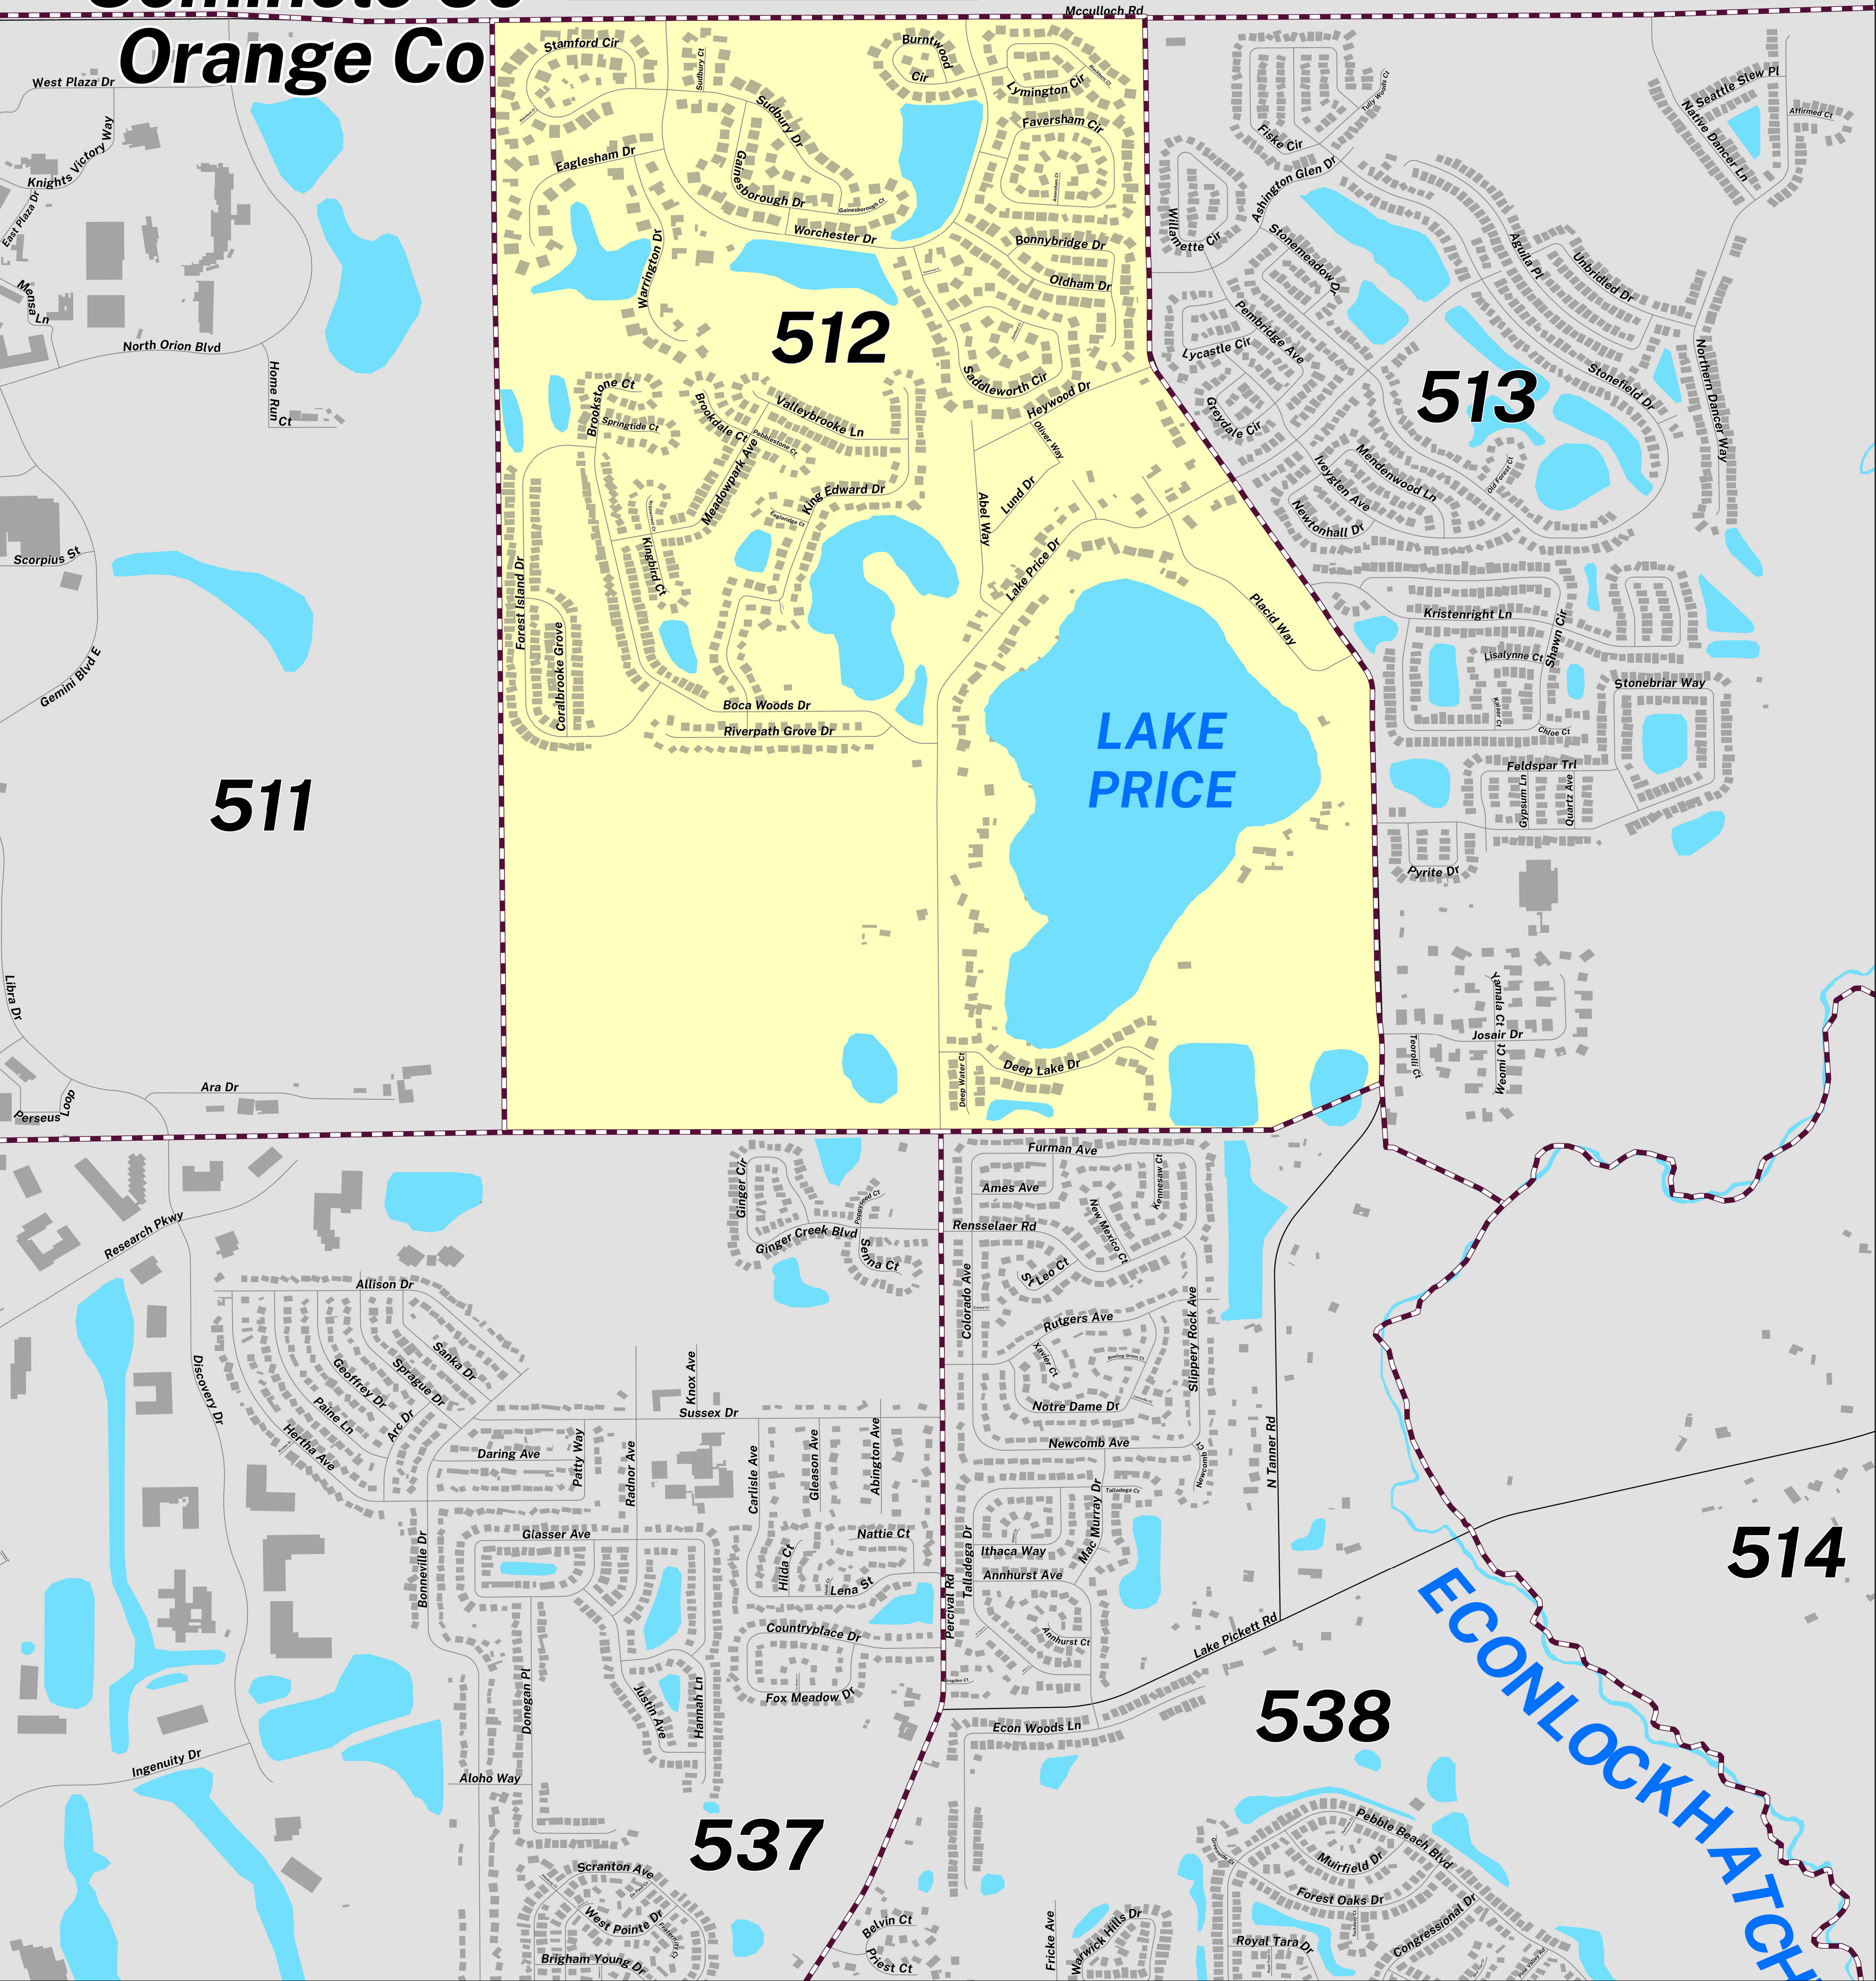

CREATED ON: 04/03/2026

POLLING PLACE BONNEVILLE ELEMENTARY SCHOOL 14700 SUSSEX DR

PRECINCT 512

Prepared by: Orange County Supervisor of Elections Mapping Department

SCALE: 1: 6,500

Seminole Co Orange Co

The Polling Place for Precinct 512 is Bonneville Elementary School at 14700 Sussex Drive.

Precinct 512 (2026) northern boundary is the Seminole/Orange County border. The western boundary follows parallel west of Forest Island Drive and extends parallel west of Stamford Circle. The southern boundary extends north of Ginger Circle and Furman Avenue. The southern boundary continues to North Tanner Road. The eastern boundary is North Tanner Road.

Precinct 512S is with district assignments of U.S. Congress 10, State Senate 17, State House 37, County Commission 5, School Board 1, and Soil & Water 5.

For more detailed views of other county and municipal precincts, [visit the District and Precinct Maps page](#). For more information about precinct boundaries, contact the [Orange County Supervisor of Elections office](#).

This map was produced by the Orange County Supervisor of Elections Mapping Department. Additional voter information can be found [on our website](#).