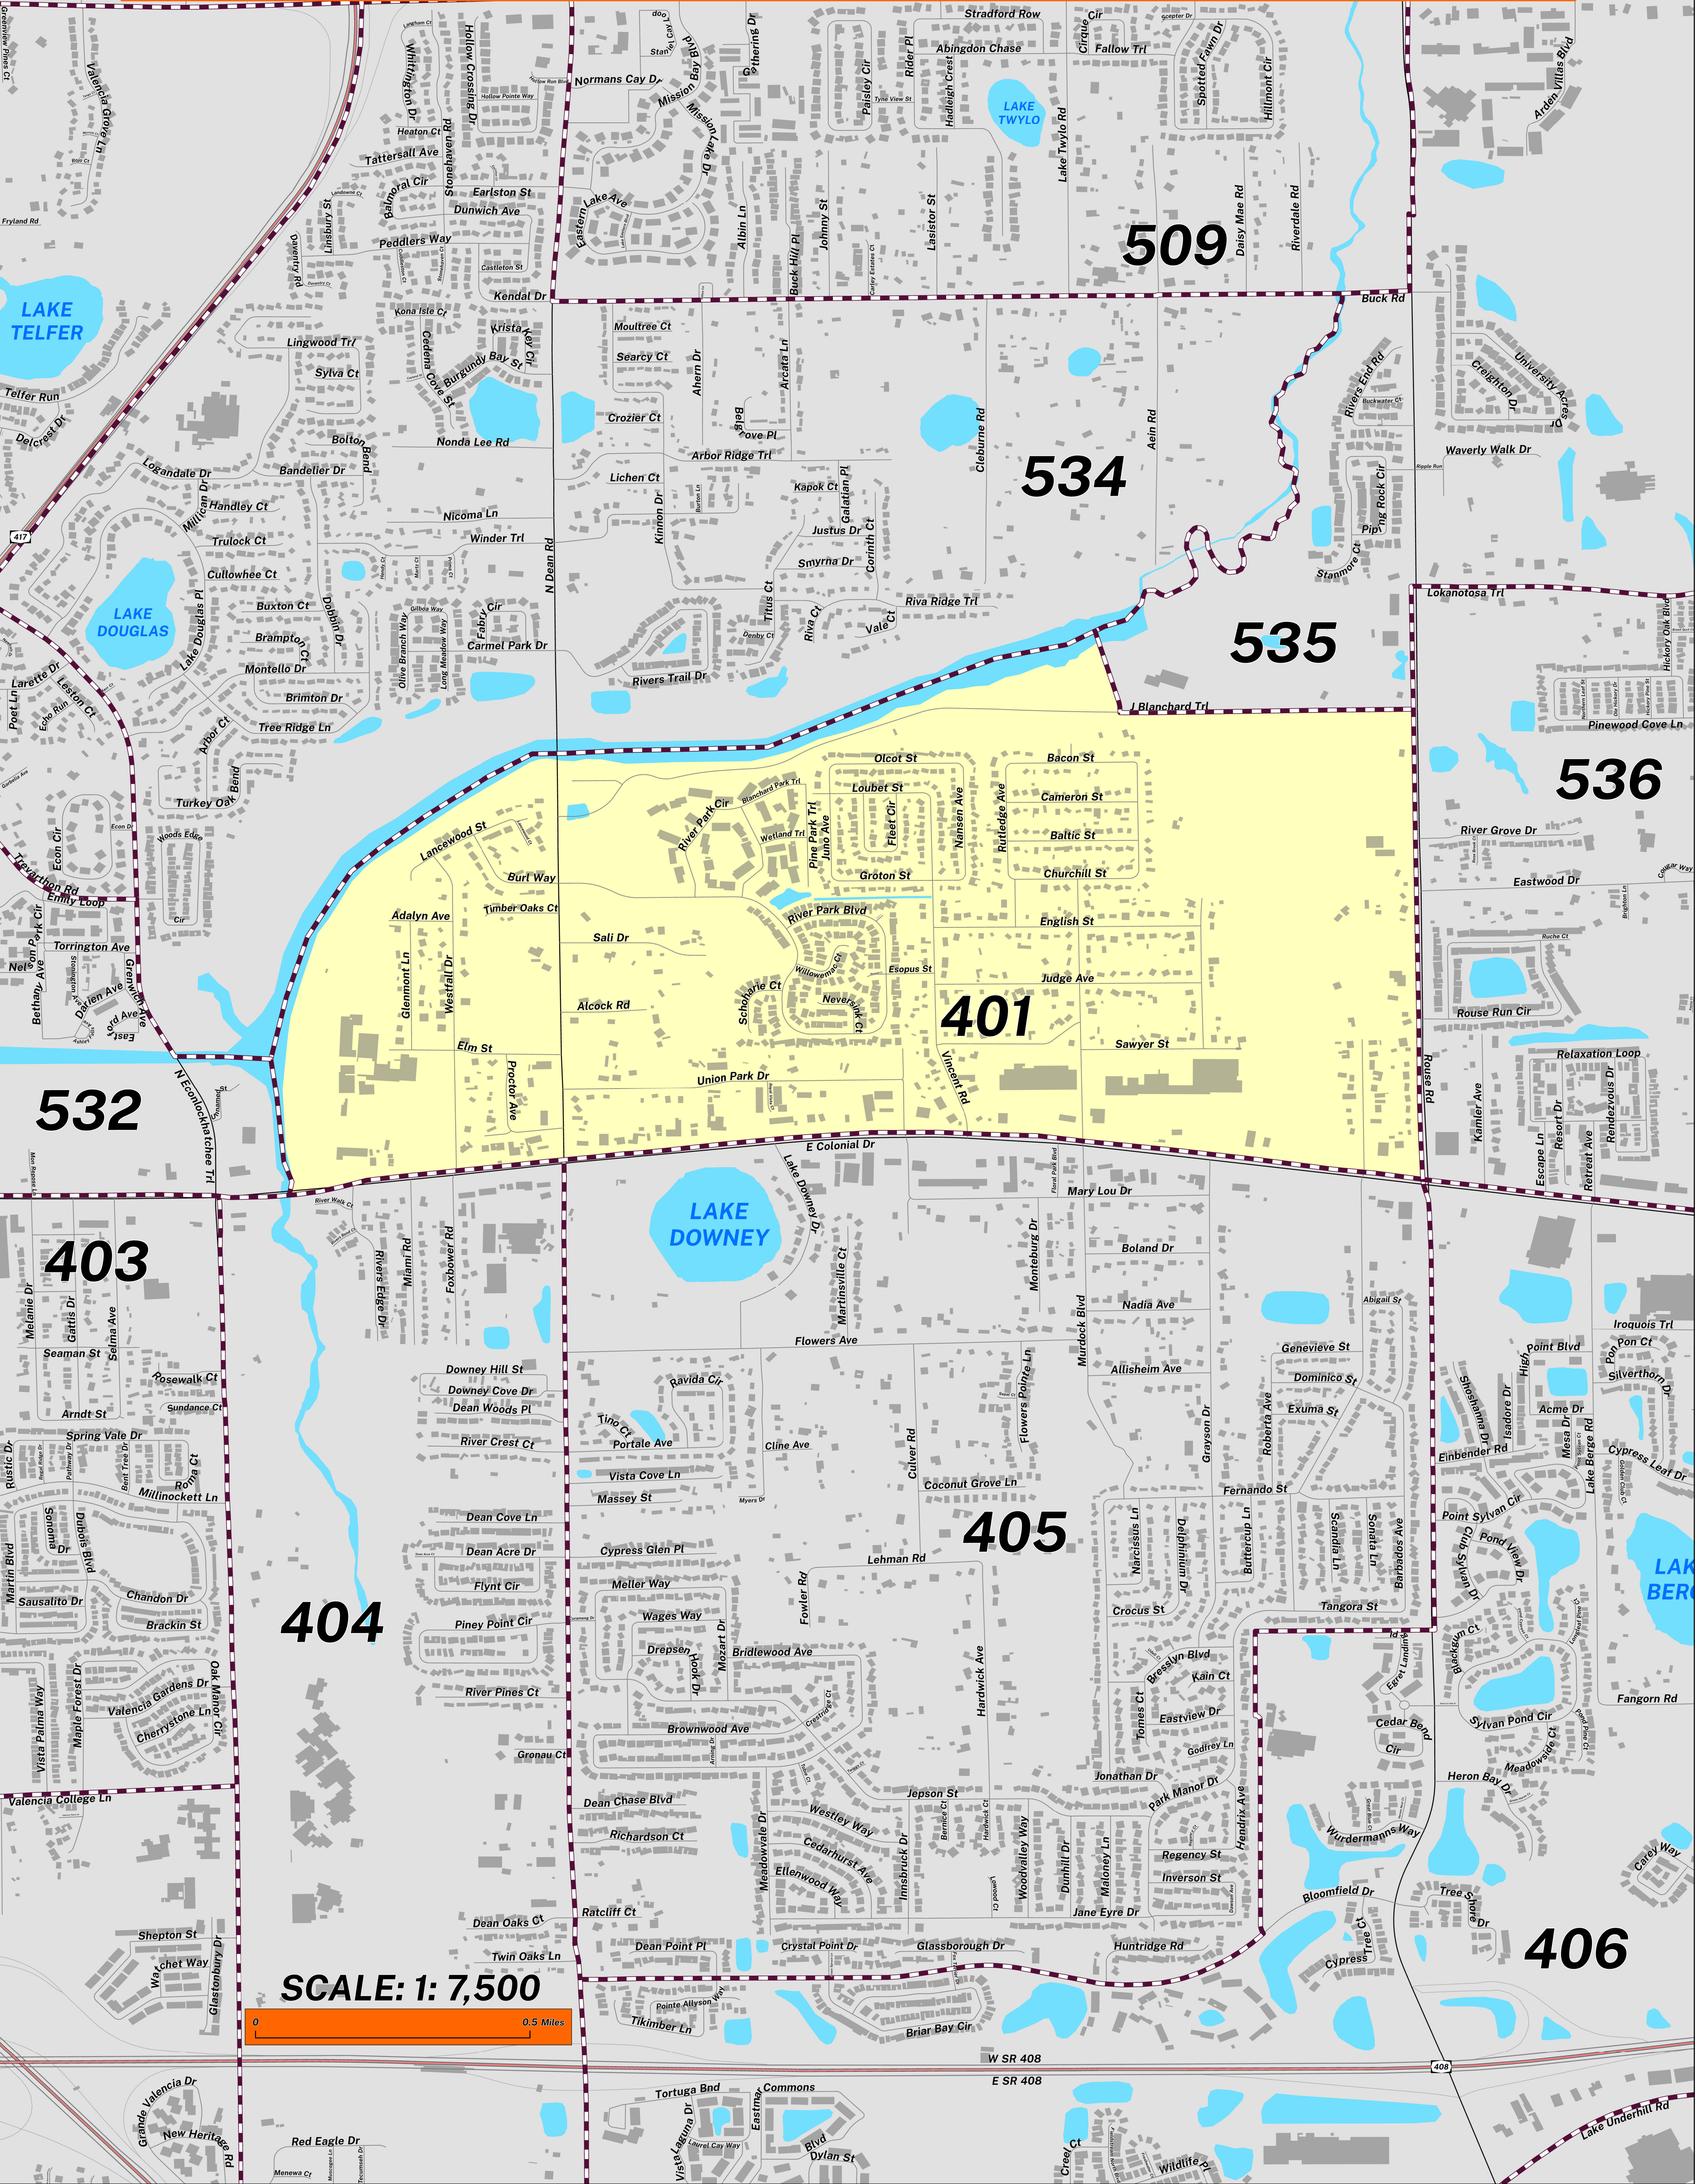

## PRECINCT 401

510

Prepared by: Orange County Supervisor of Elections Mapping Department

SCALE: 1: 7,500

The Polling Place for Precinct 401 is University Presbyterian Church at 2562 Rouse Road.

Precinct 401 (2026) northern and western boundaries follow J Blanchard Trail and continues alongside the North Econlockhatchee River. The southern boundary is East Colonial Drive. The eastern boundary is Rouse Road.

This map was produced by the Orange County Supervisor of Elections Mapping Department. Additional voter information can be found [on our website](#).