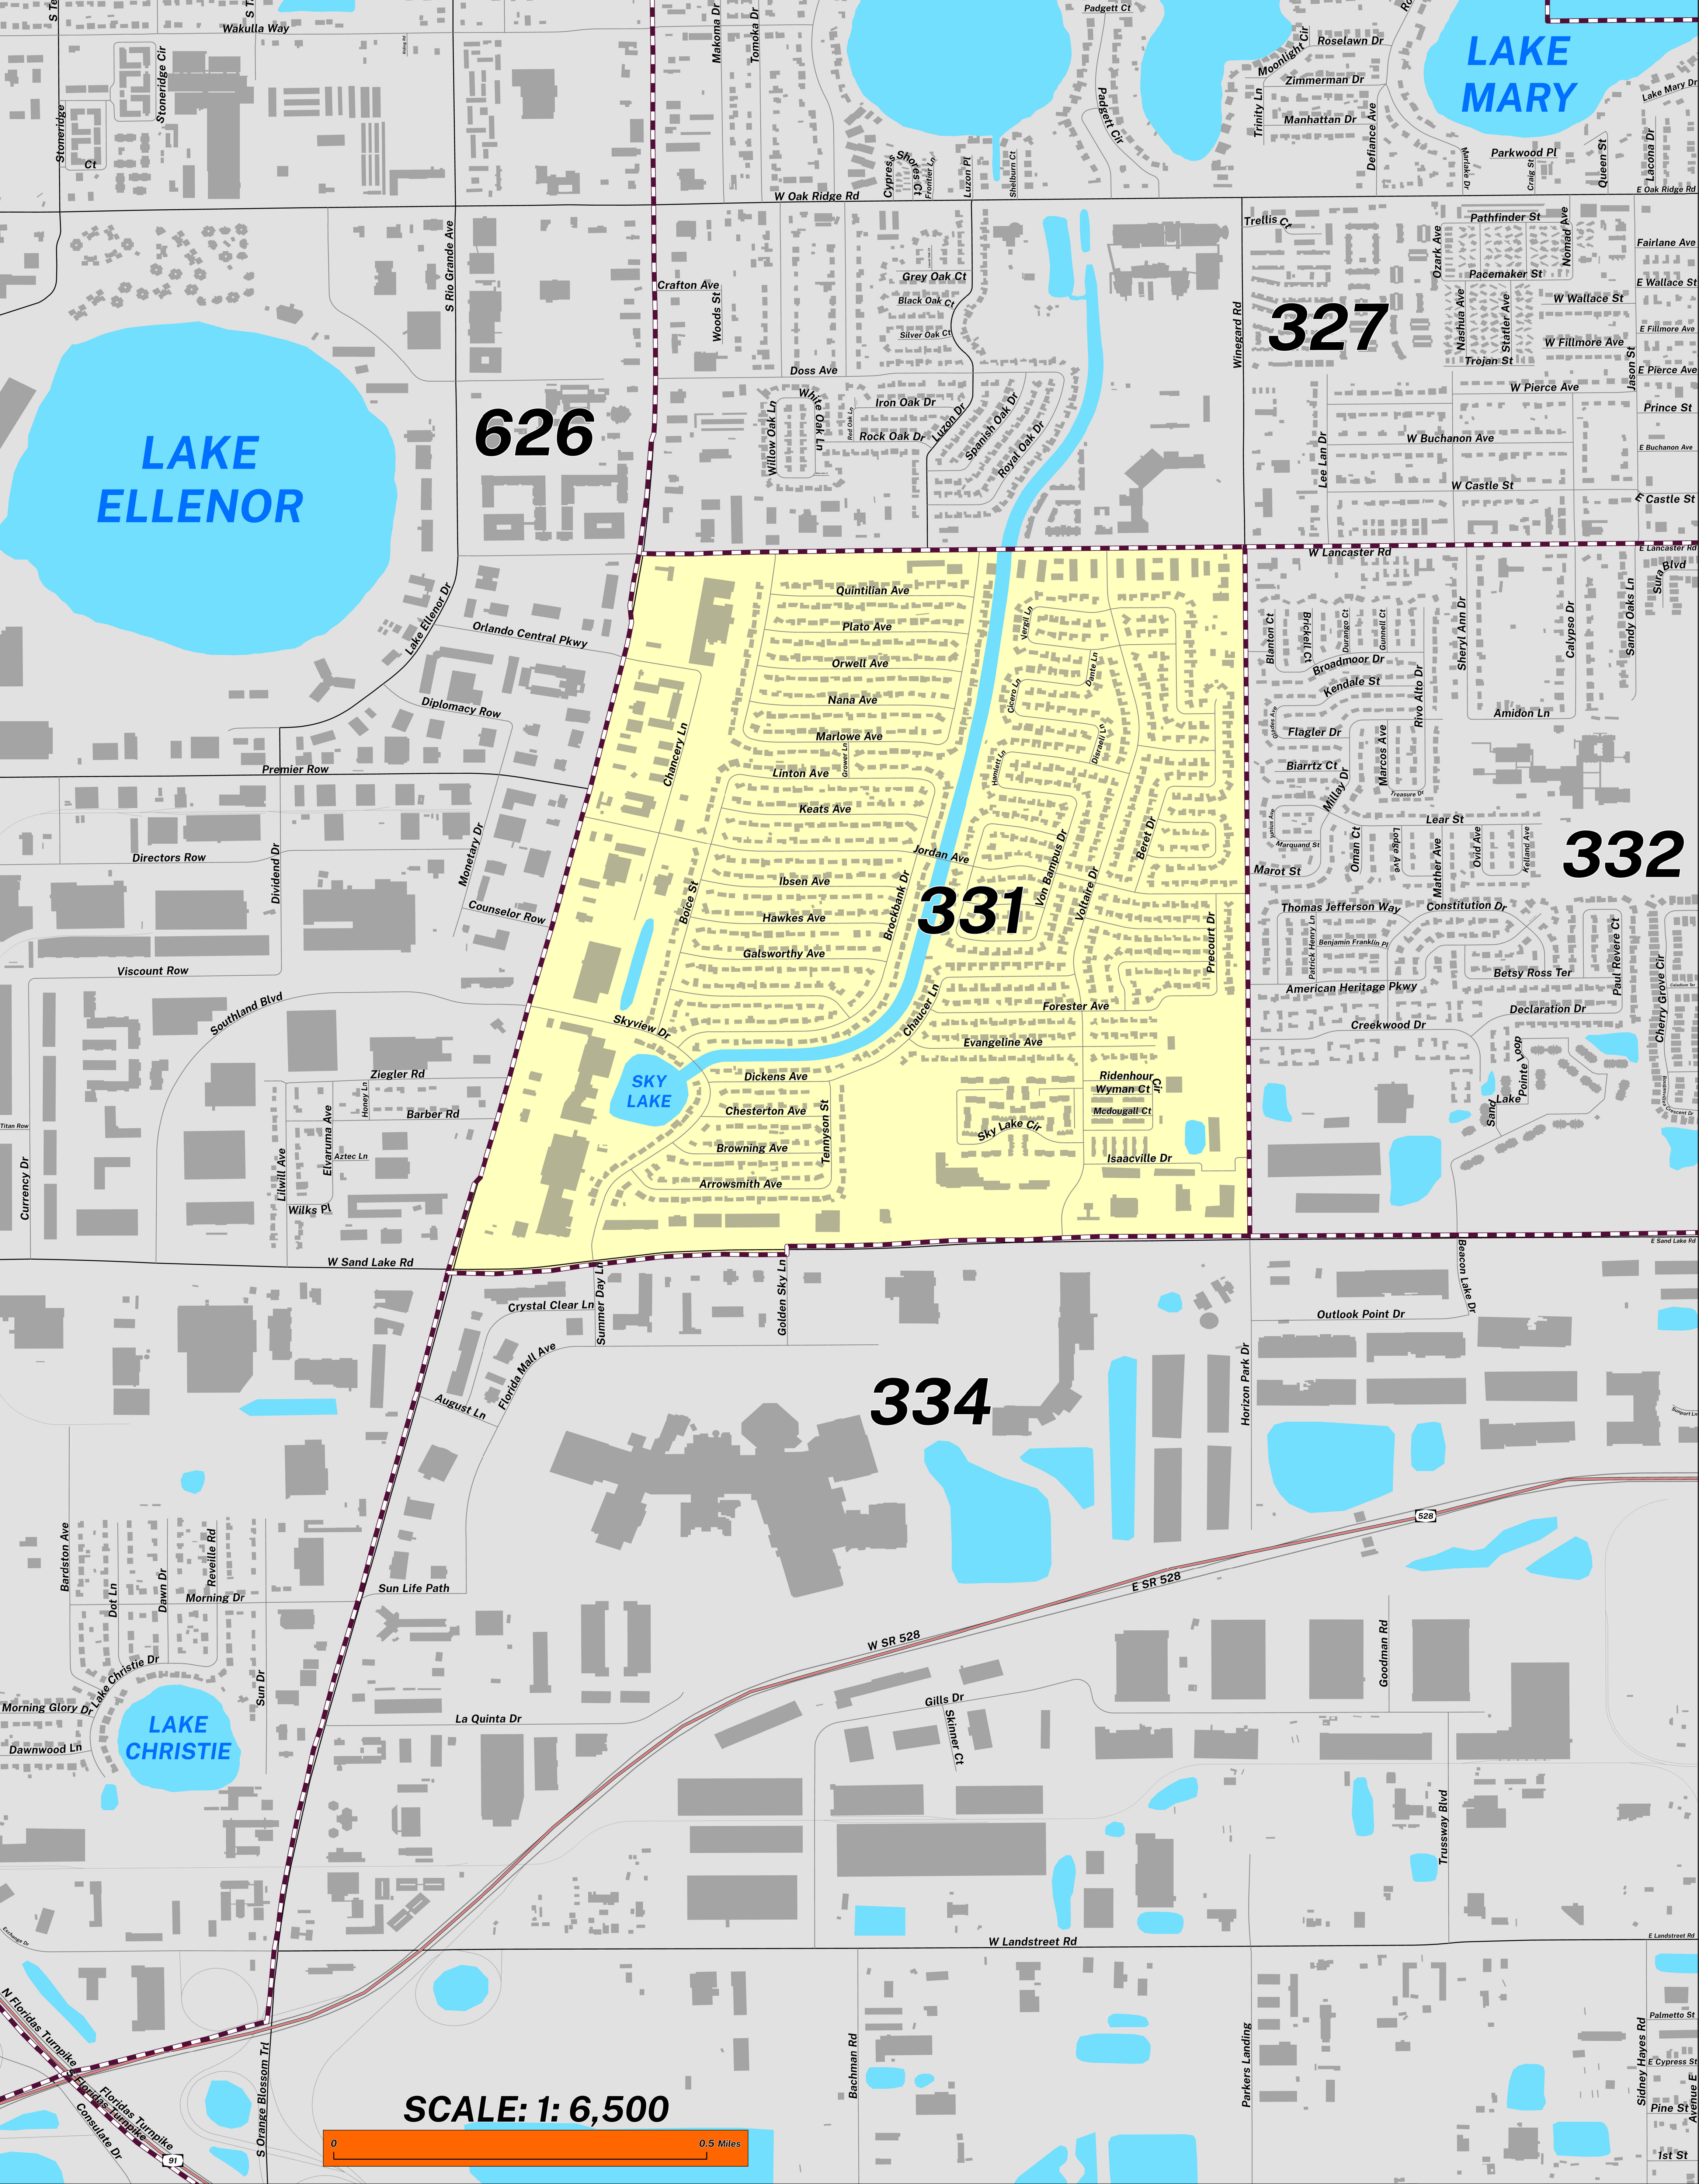

CREATED ON: 03/27/2026

POLLING PLACE SUNLIGHT GRACE KOREAN CHURCH 7000 WINEGARD RD

PRECINCT 331

Prepared by: Orange County Supervisor of Elections Mapping Department

SCALE: 1: 6,500

The Polling Place for Precinct 331 is Sunlight Grace Korean Church at 7000 Winegard Road.

Precinct 331 (2026) northern boundary is West Lancaster Road. The western boundary is South Orange Blossom Trail. The southern boundary is West Sand Lake Road. The eastern boundary is Winegard Road.

Precinct 331 contains sub precincts of:

331S is with district assignments of U.S. Congress 9, State Senate 15, State House 44, County Commission 3, School Board 3, and Soil & Water 3.

For more detailed views of other county and municipal precincts, [visit the District and Precinct Maps page](#). For more information about precinct boundaries, contact the [Orange County Supervisor of Elections office](#).