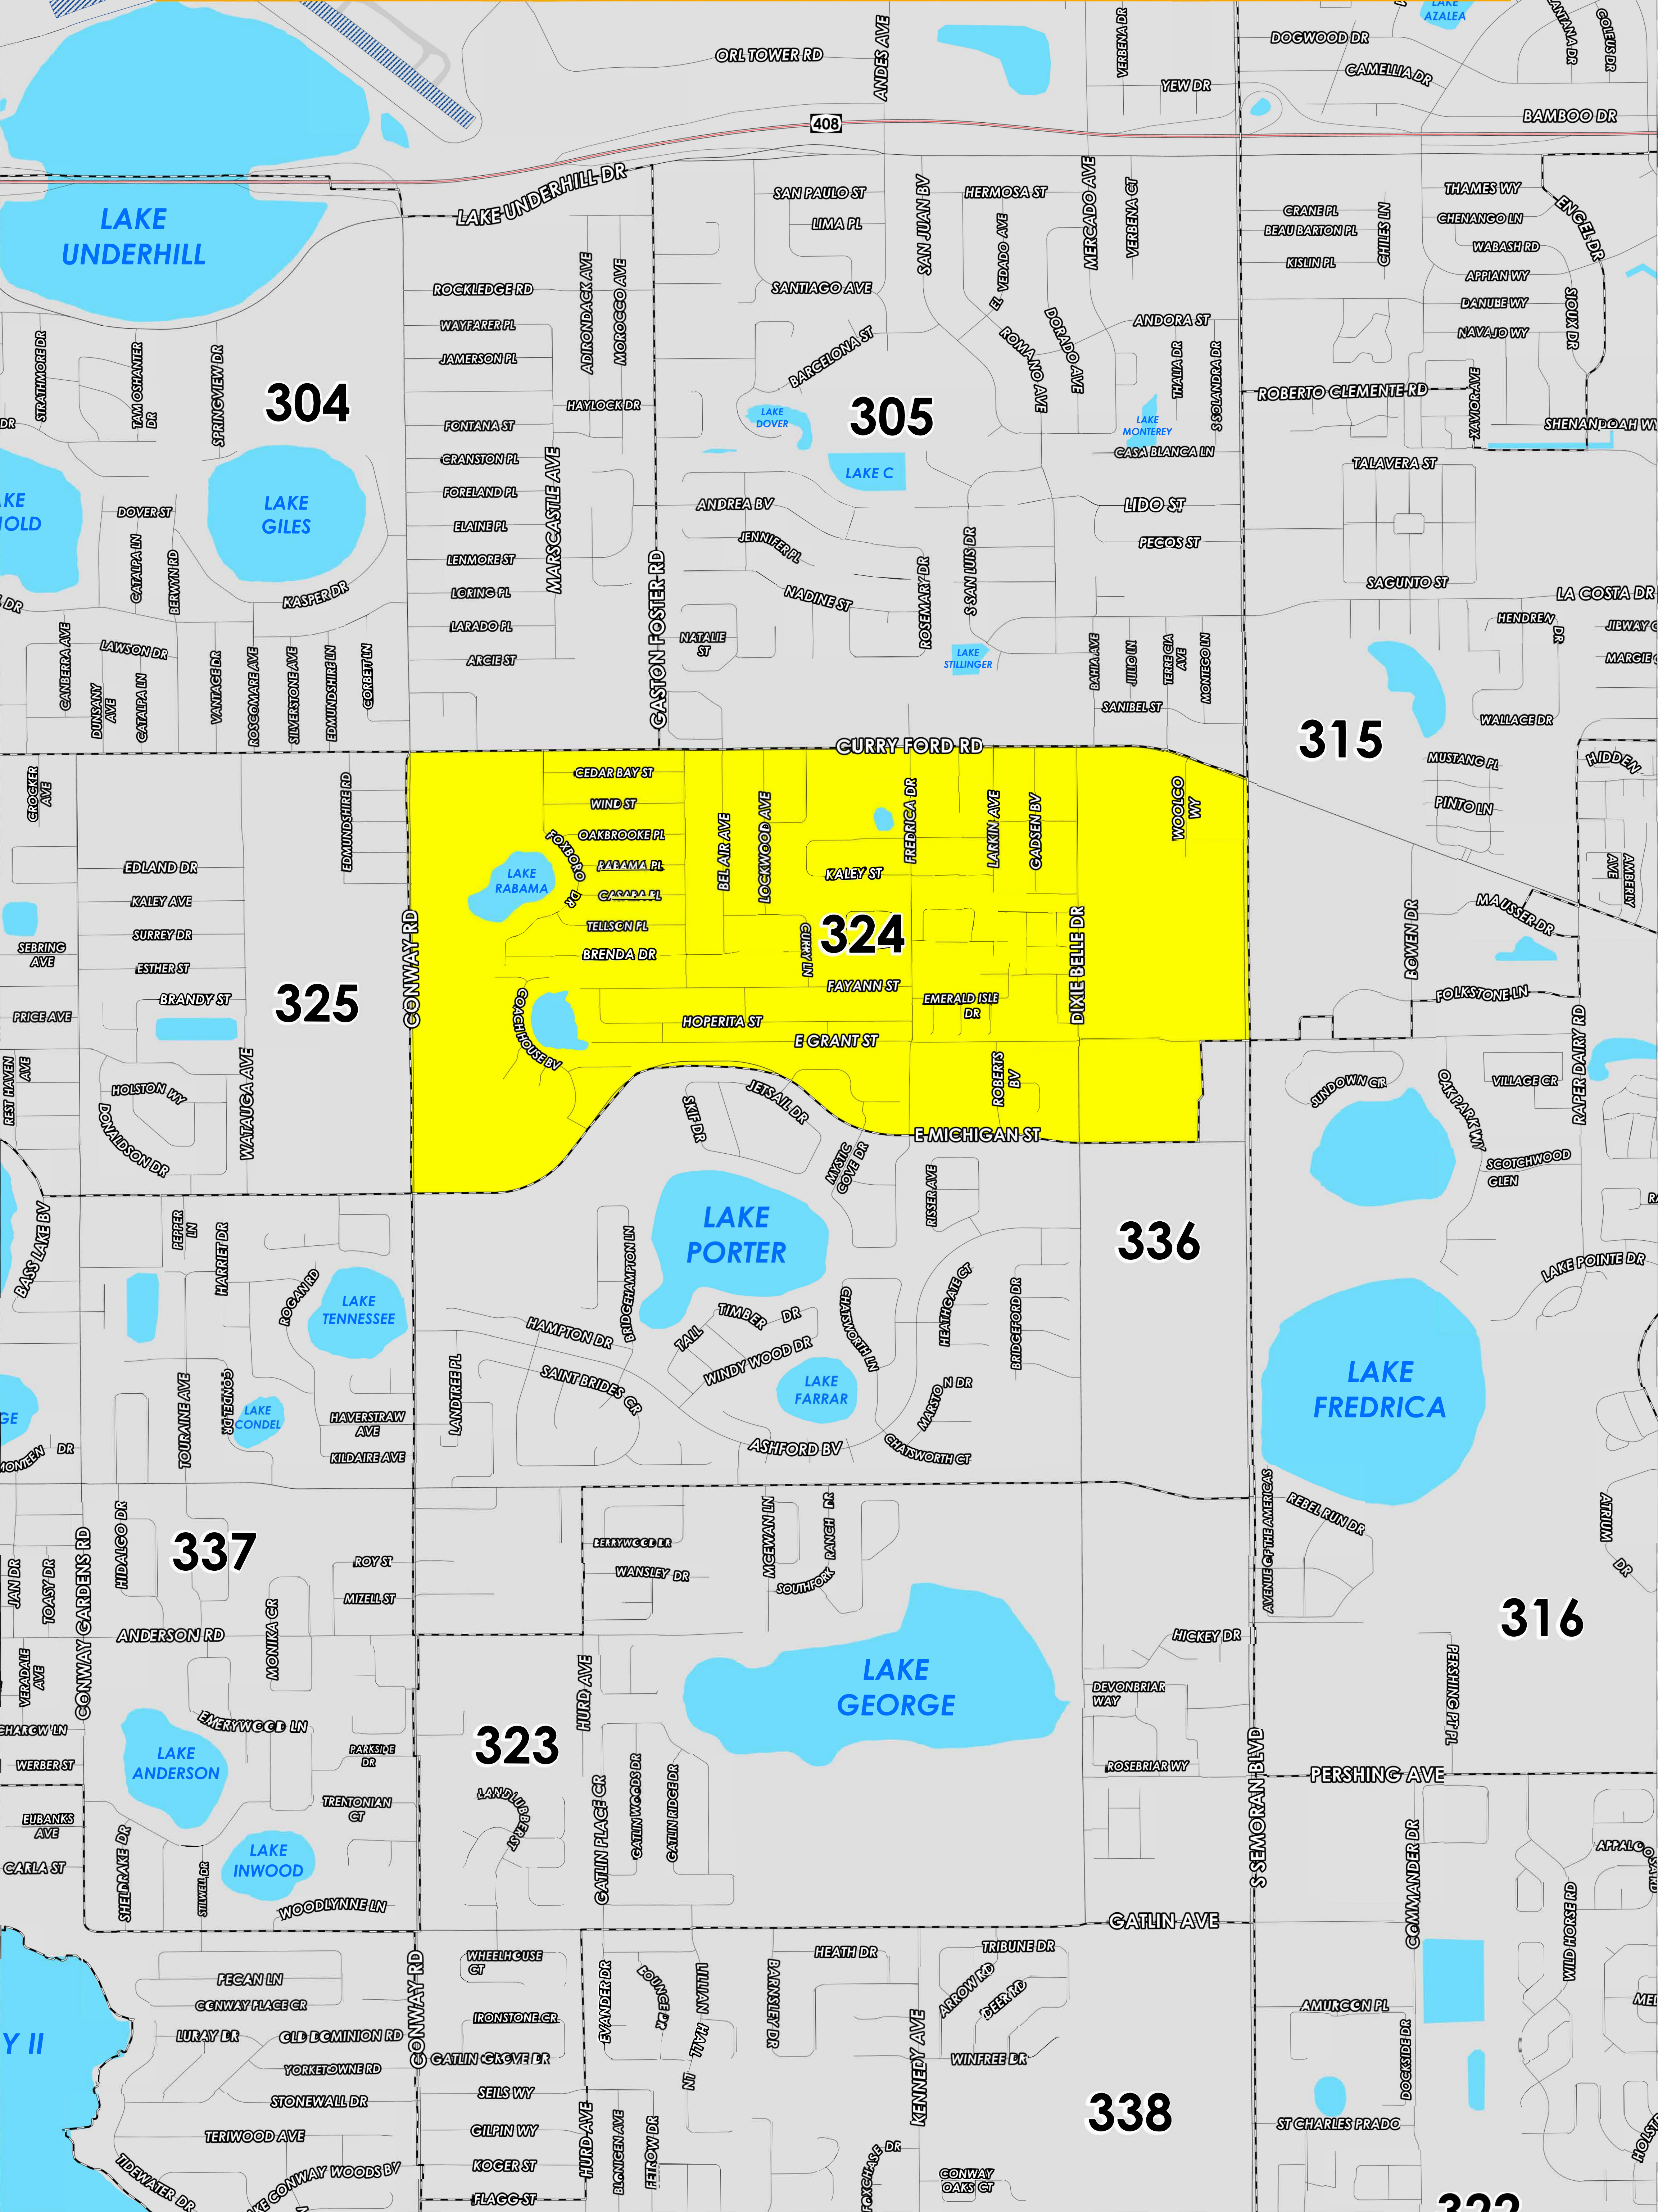

POLLING PLACE

IGLESIA METODISTA UNIDA CRISTO 5240 CURRY FORD RD

Prepared by: Orange County Supervisor of Elections Mapping Department

CREATED ON: 1/15/2024

The Polling Place for Precinct 324 is Iglesia Metodista Unida Cristo at 5240 Curry Ford Road.

Precinct 324 (2024) northern boundary follows Curry Ford Road. The western boundary follows along Conway Road. The southern boundary follows East Michigan Street and extends to a section of East Grant Street. The eastern boundary follows alongside South Semoran Boulevard.

Precinct 324 contains sub precincts of:

324A is with district assignments of U.S. Congress 10, State Senate 17, State House 43, County Commission 3, and School Board 3.

324B is with district assignments of U.S. Congress 10, State Senate 17, State House 42, County Commission 3, and School Board 3.