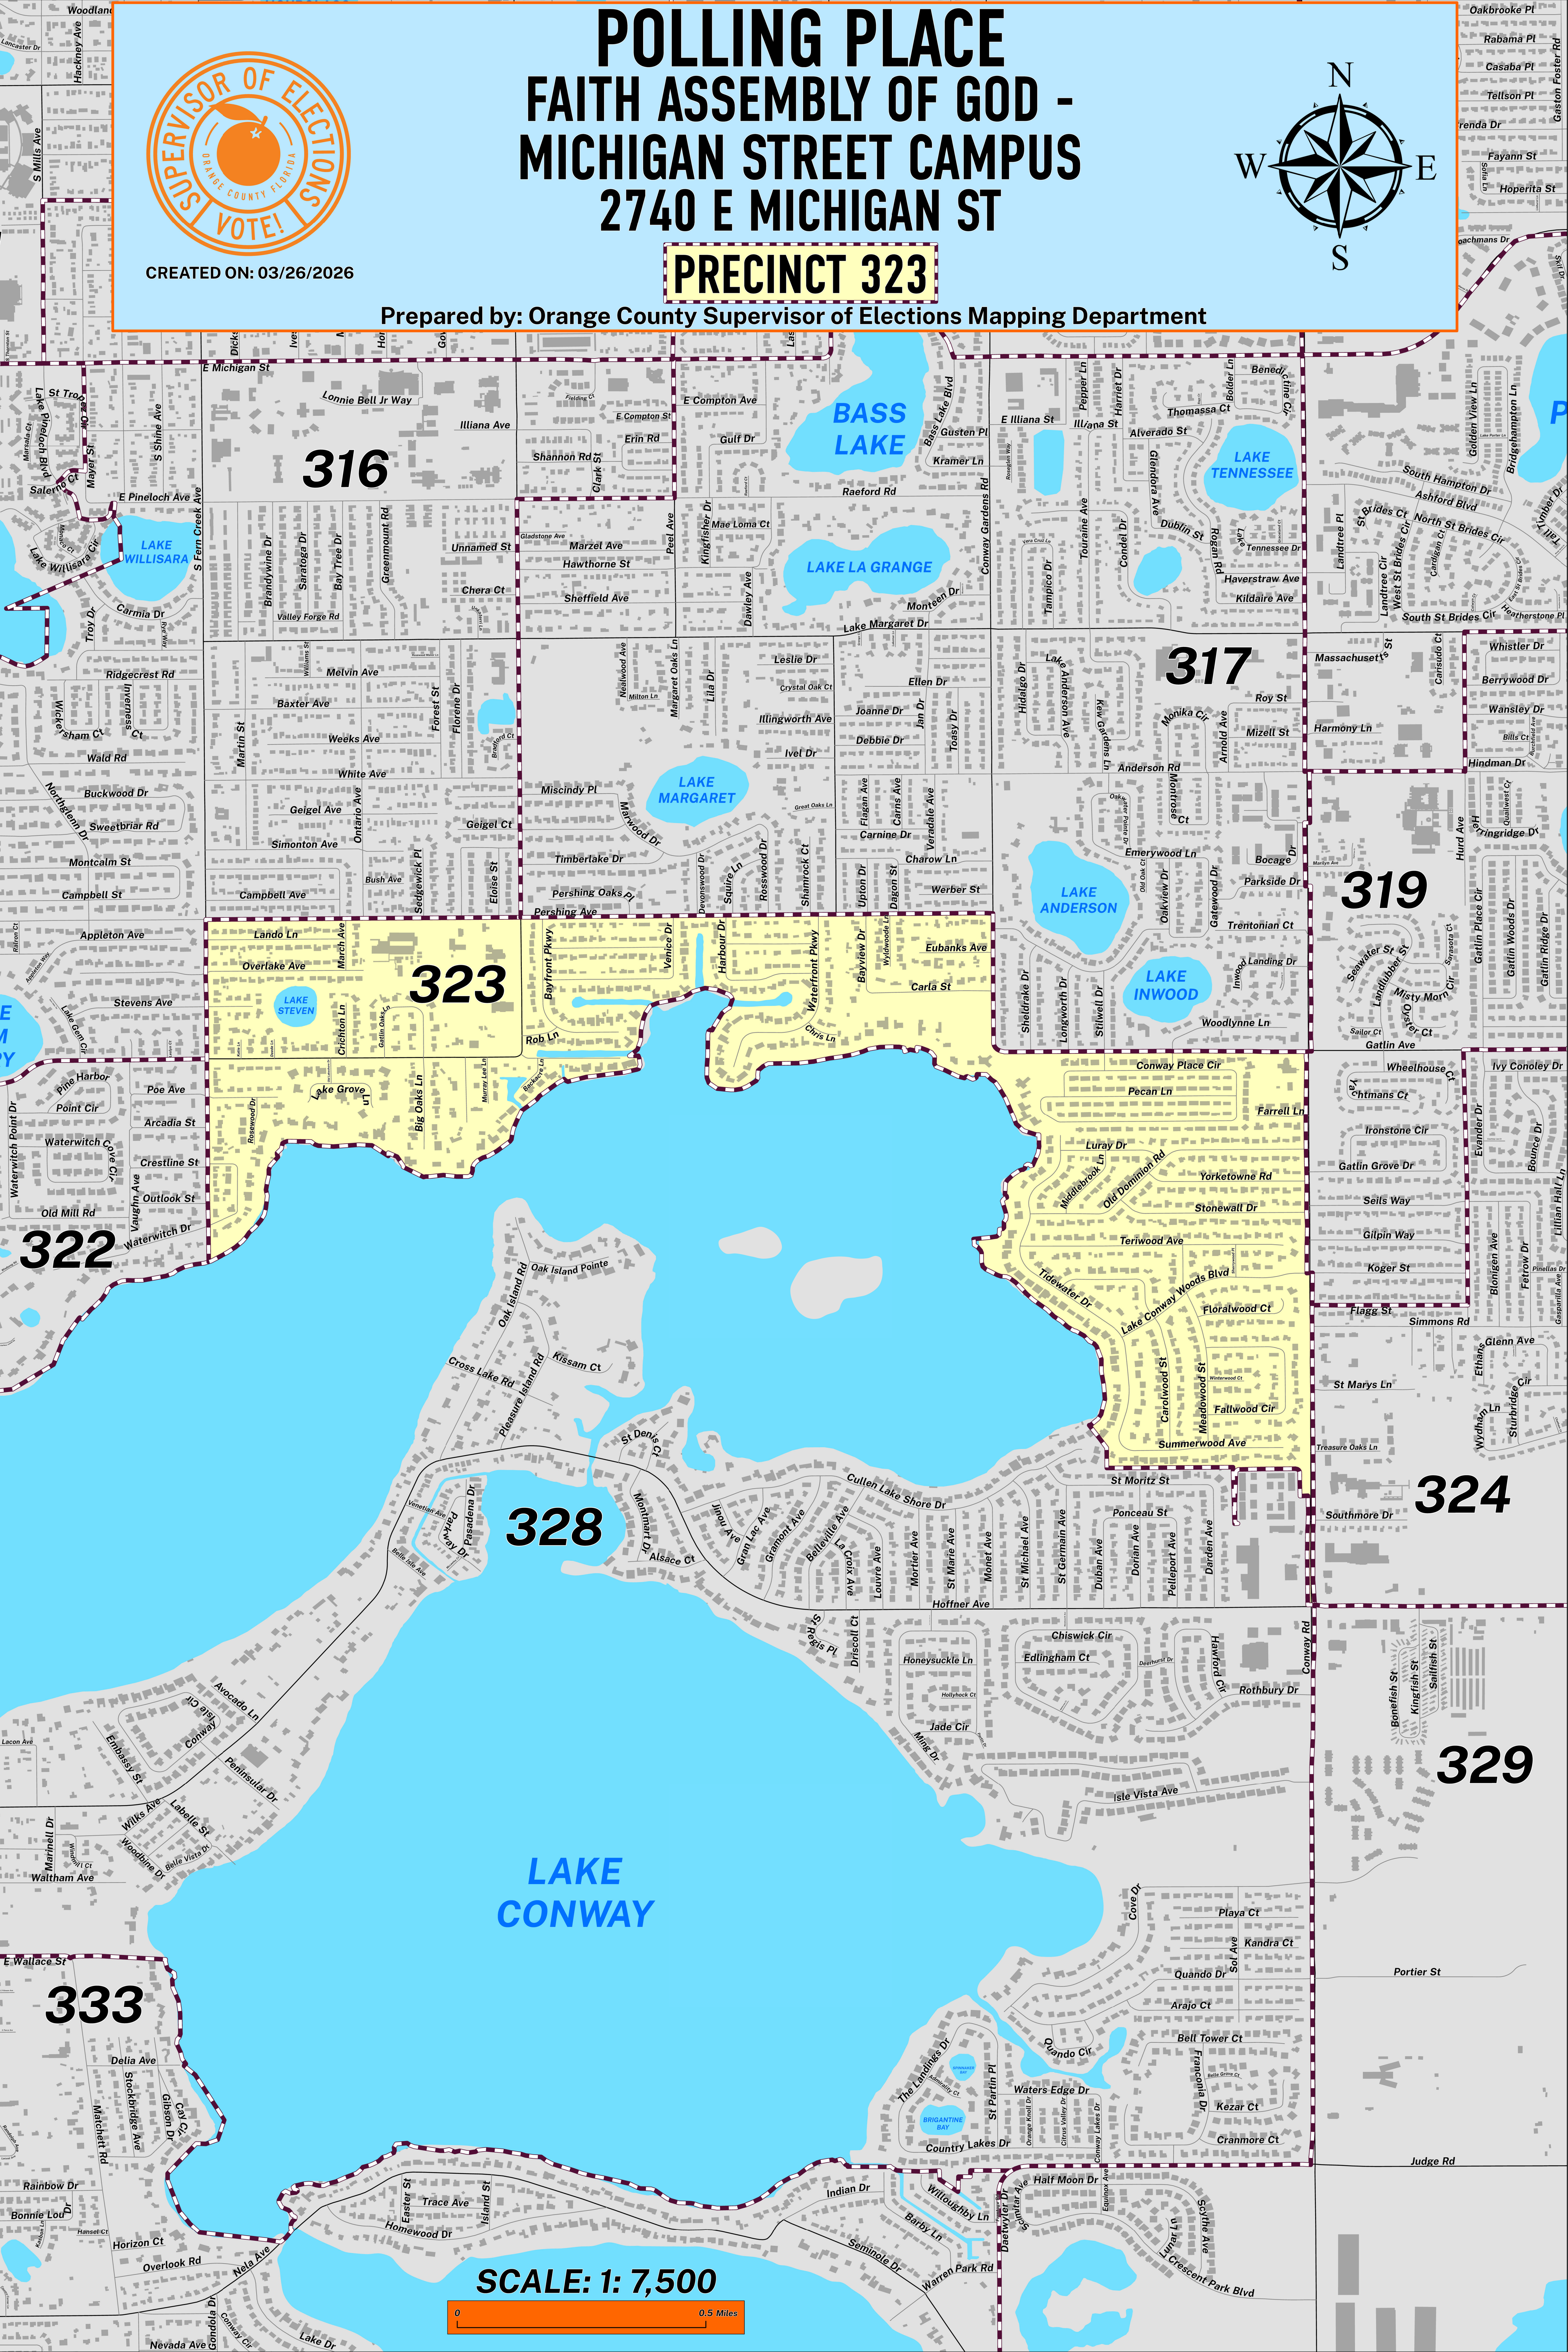

CREATED ON: 03/26/2026

POLLING PLACE FAITH ASSEMBLY OF GOD - MICHIGAN STREET CAMPUS 2740 E MICHIGAN ST

PRECINCT 323

Prepared by: Orange County Supervisor of Elections Mapping Department

SCALE: 1: 7,500

The Polling Place for Precinct 323 is Faith Assembly of God-Mighigan Street Campus at 2740 E Michigan Street.

Precinct 323 (2026) northern boundary follows Gatlin Avenue and extends to Pershing Avenue. The western and southern boundaries follow along South Fern Creek Avenue, then extends on the northeast shore of Little Lake Conway and extends south of Summerwood Avenue. The eastern boundary is Conway Road.

Precinct 323S is with district assignments of U.S. Congress 9, State Senate 17, State House 42, County Commission 3, School Board 3, and Soil & Water 3.

For more detailed views of other county and municipal precincts, [visit the District and Precinct Maps page](#). For more information about precinct boundaries, contact the [Orange County Supervisor of Elections office](#).

This map was produced by the Orange County Supervisor of Elections Mapping Department. Additional voter information can be found [on our website](#).