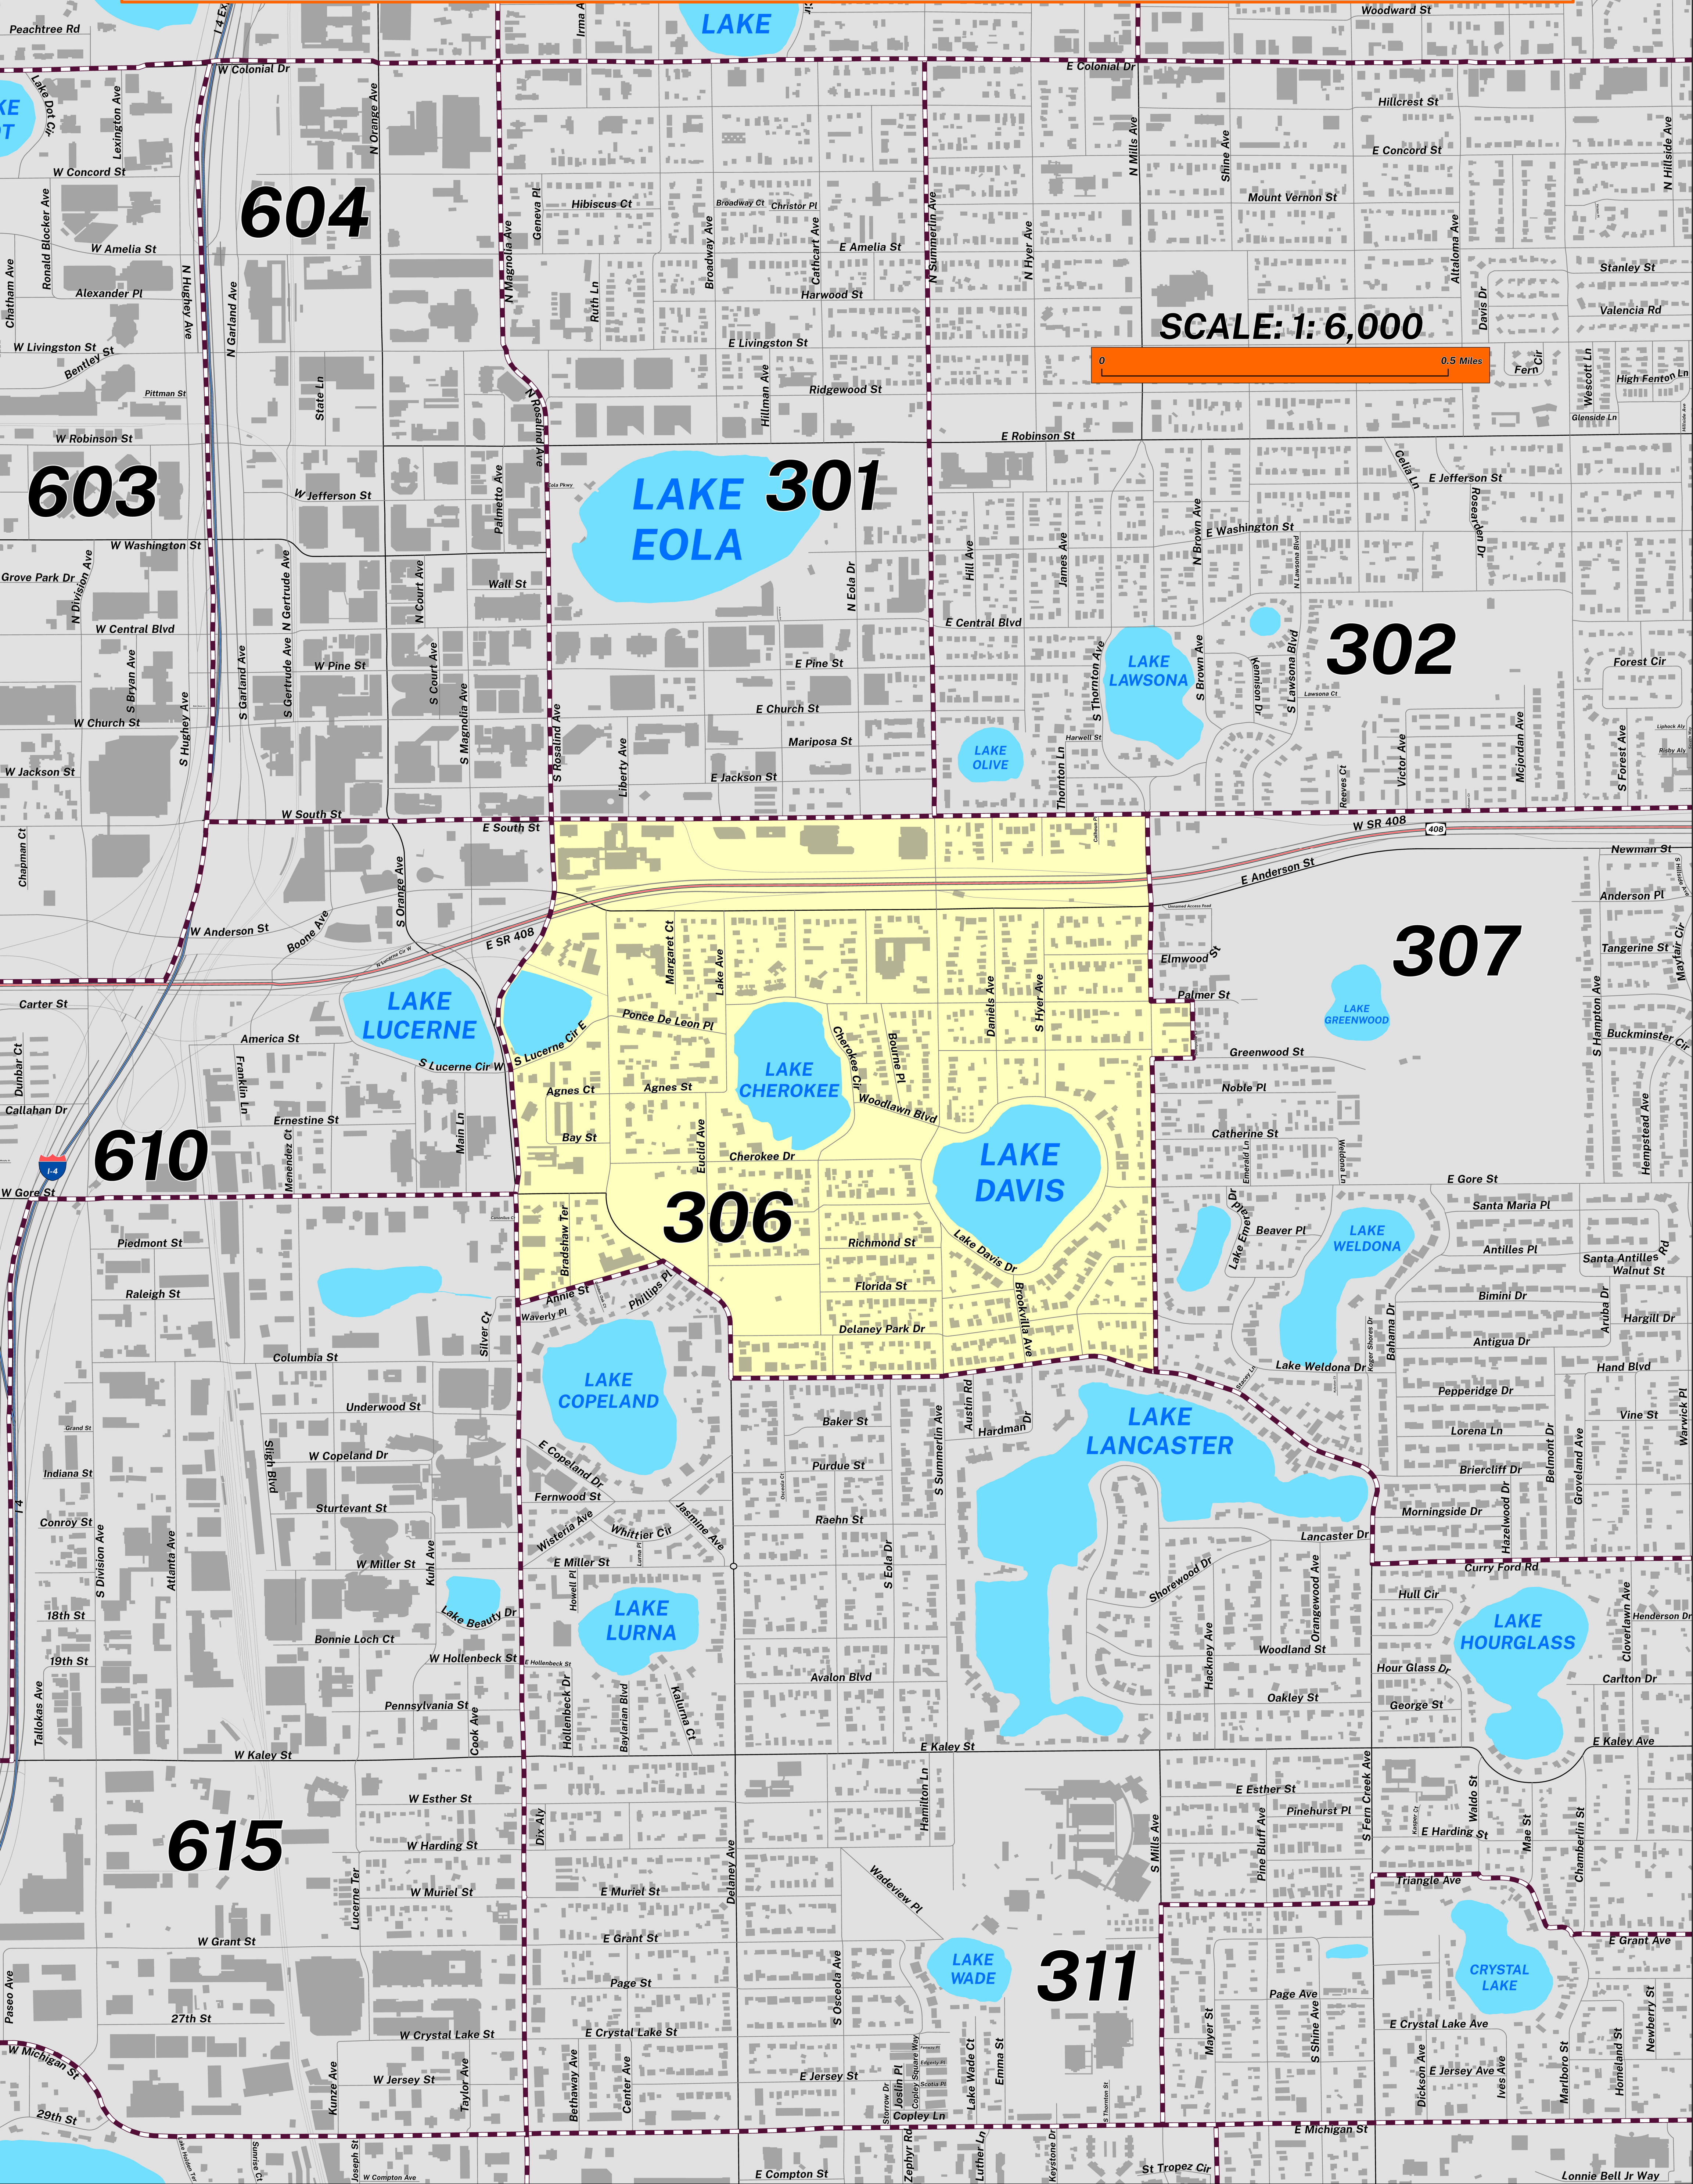

# POLLING PLACE BEARDALL SENIOR CENTER 800 DELANEY AVE

## PRECINCT 306

Prepared by: Orange County Supervisor of Elections Mapping Department

SCALE: 1: 6,000

The Polling Place for Precinct 306 is Beardall Senior Center at 800 Delaney Avenue.

Precinct 306 (2026) northern boundary is East South Street. The western boundary follows alongside South Orange Avenue and South Rosalinda Avenue. The southern boundary follows Annie Street, Delaney Avenue and extends to Briercliff Drive. The eastern boundary follows South Mills Avenue and Sunnyside Court.

Precinct 306S is with district assignments of U.S. Congress 10, State Senate 17, State House 42, County Commission 3, School Board 6, and Soil & Water 3.

For more detailed views of other county and municipal precincts, [visit the District and Precinct Maps page](#). For more information about precinct boundaries, contact the [Orange County Supervisor of Elections office](#).

This map was produced by the Orange County Supervisor of Elections Mapping Department. Additional voter information can be found [on our website](#).