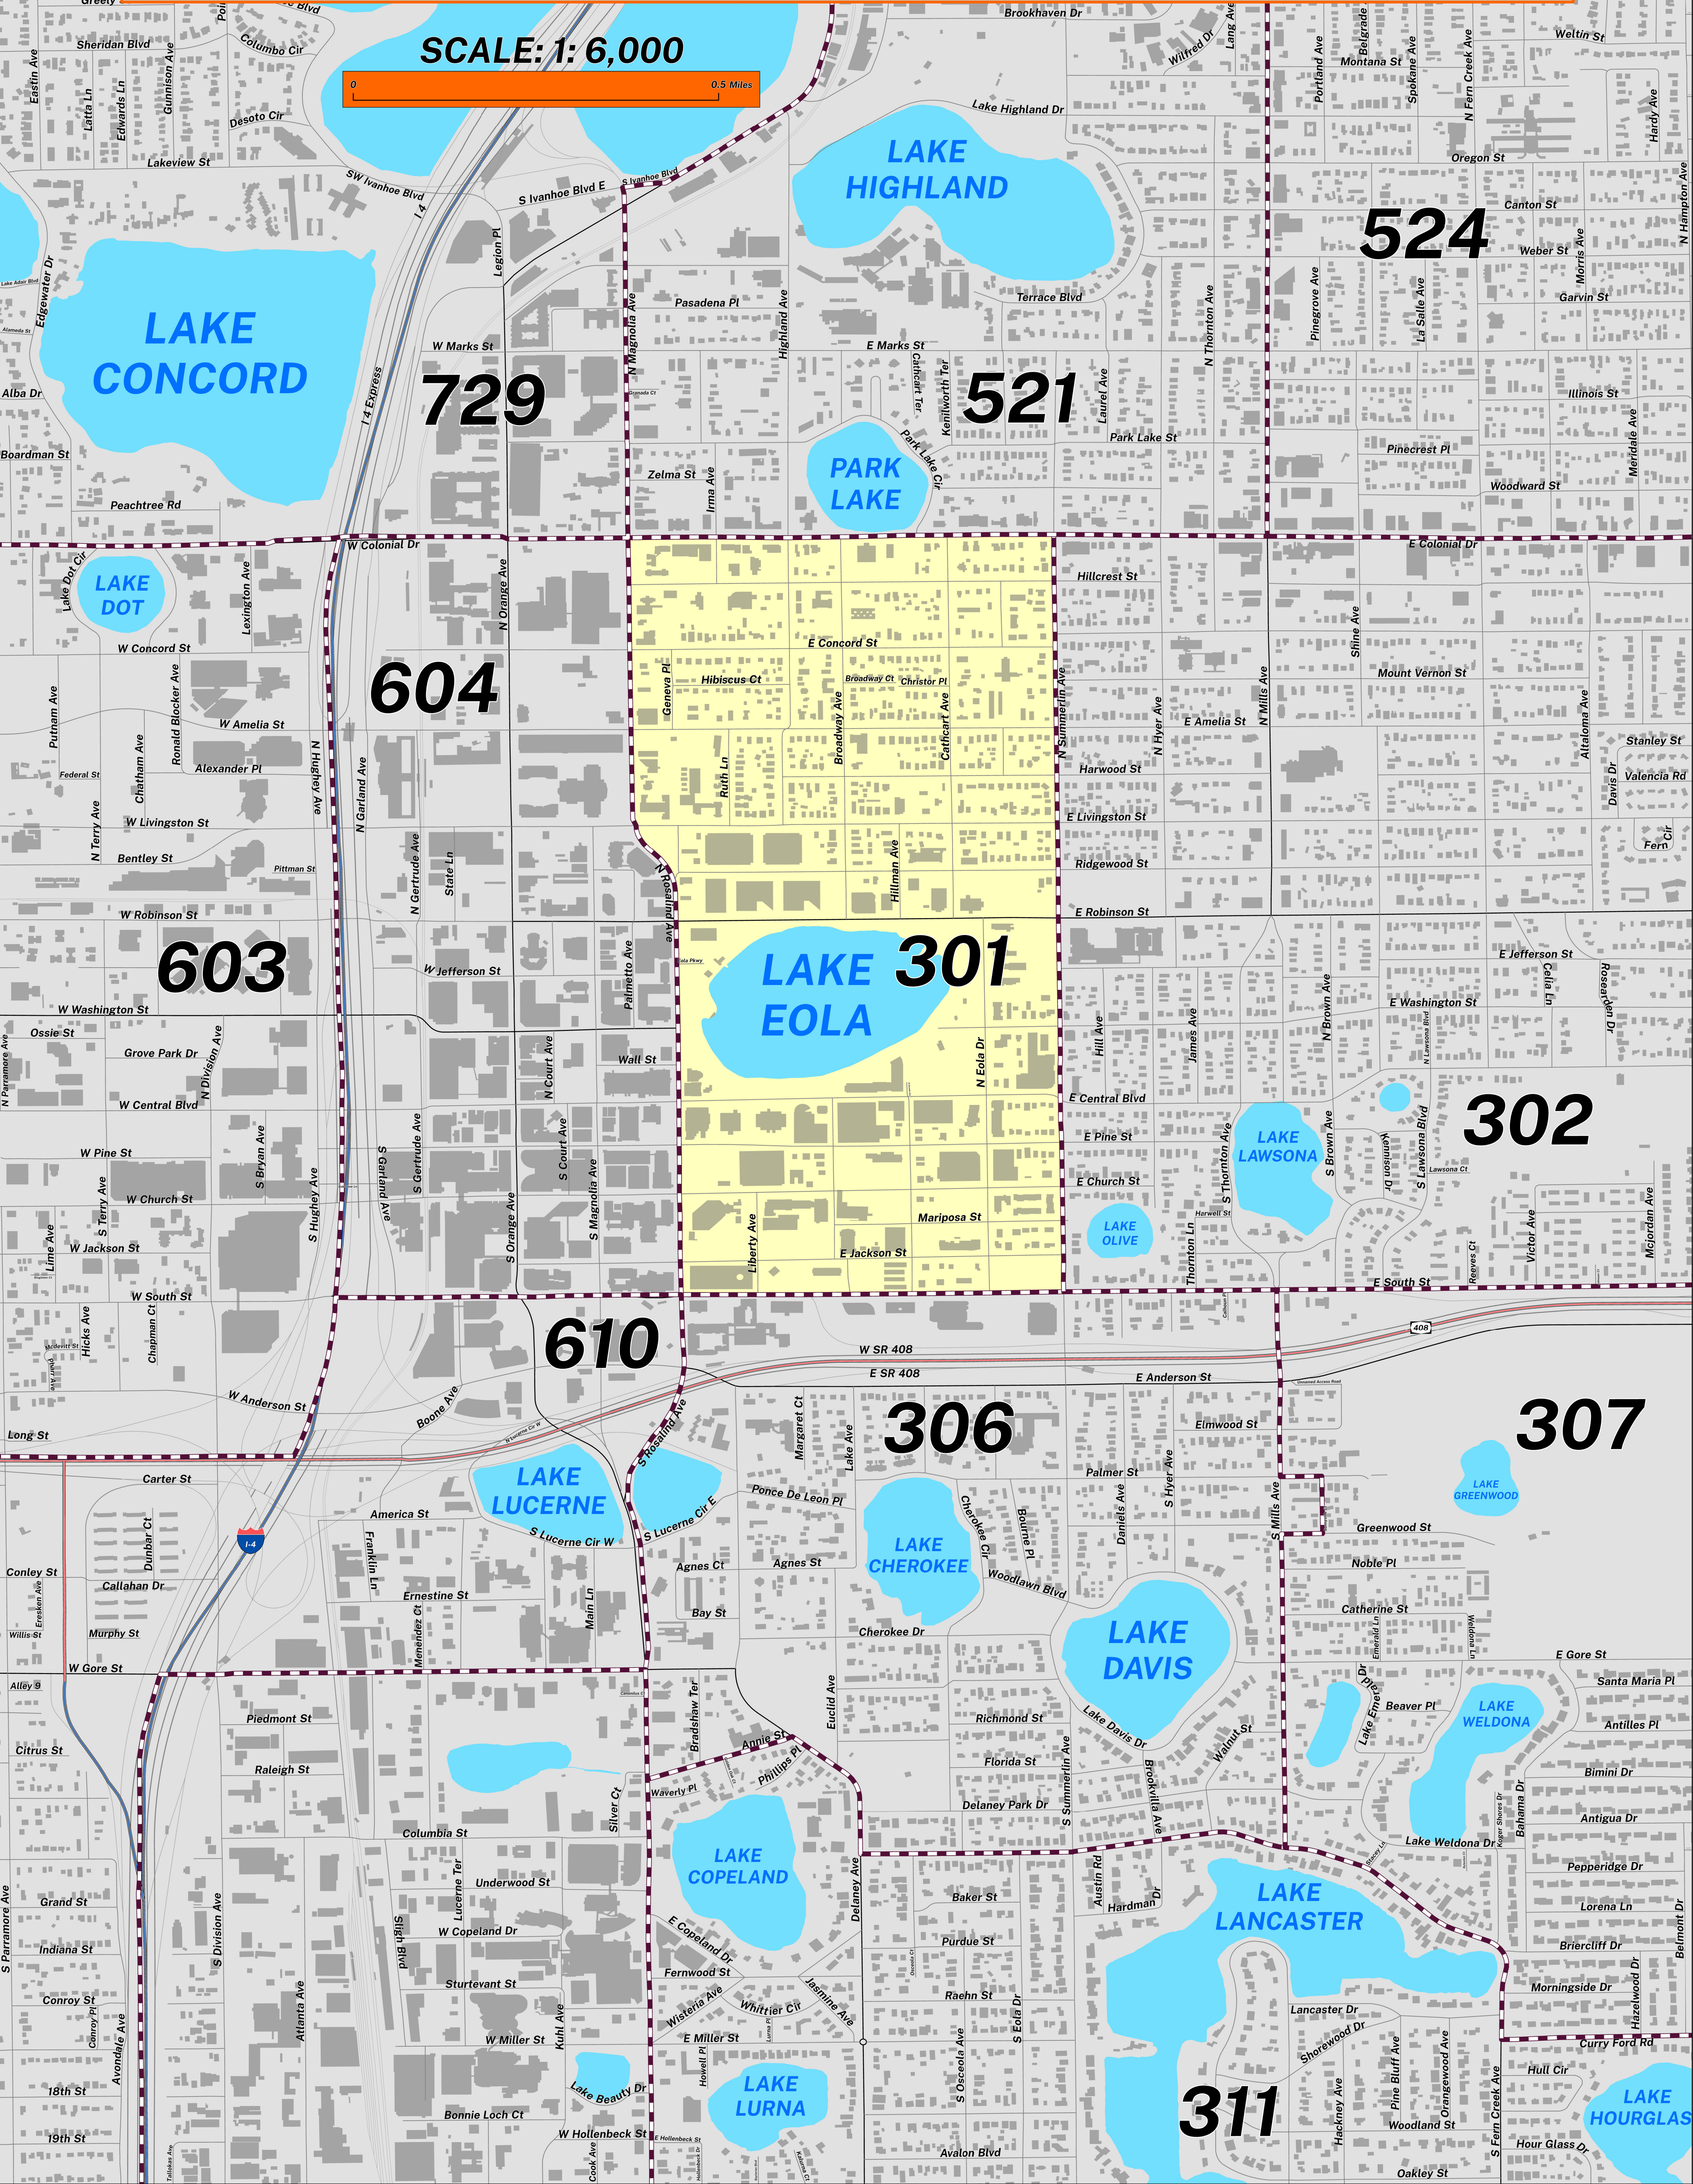

CREATED ON: 03/24/2026

POLLING PLACE BROADWAY UNITED METHODIST CHURCH 406 E AMELIA ST

PRECINCT 301

Prepared by: Orange County Supervisor of Elections Mapping Department

SCALE: 1: 6,000

The Polling Place for Precinct 301 is Broadway United Methodist Church at 406 E Amelia Street.

Precinct 301 (2026) northern boundary is East Colonial Drive. The western boundary follows North Magnolia Avenue and Rosalind Avenue. The southern boundary is East South Street. The eastern boundary is Summerlin Avenue.

Precinct 301S is with district assignments of U.S. Congress 10, State Senate 17, State House 42, County Commission 3, School Board 6, and Soil & Water 5.

For more detailed views of other county and municipal precincts, [visit the District and Precinct Maps page](#). For more information about precinct boundaries, contact the [Orange County Supervisor of Elections office](#).

This map was produced by the Orange County Supervisor of Elections Mapping Department. Additional voter information can be found [on our website](#).