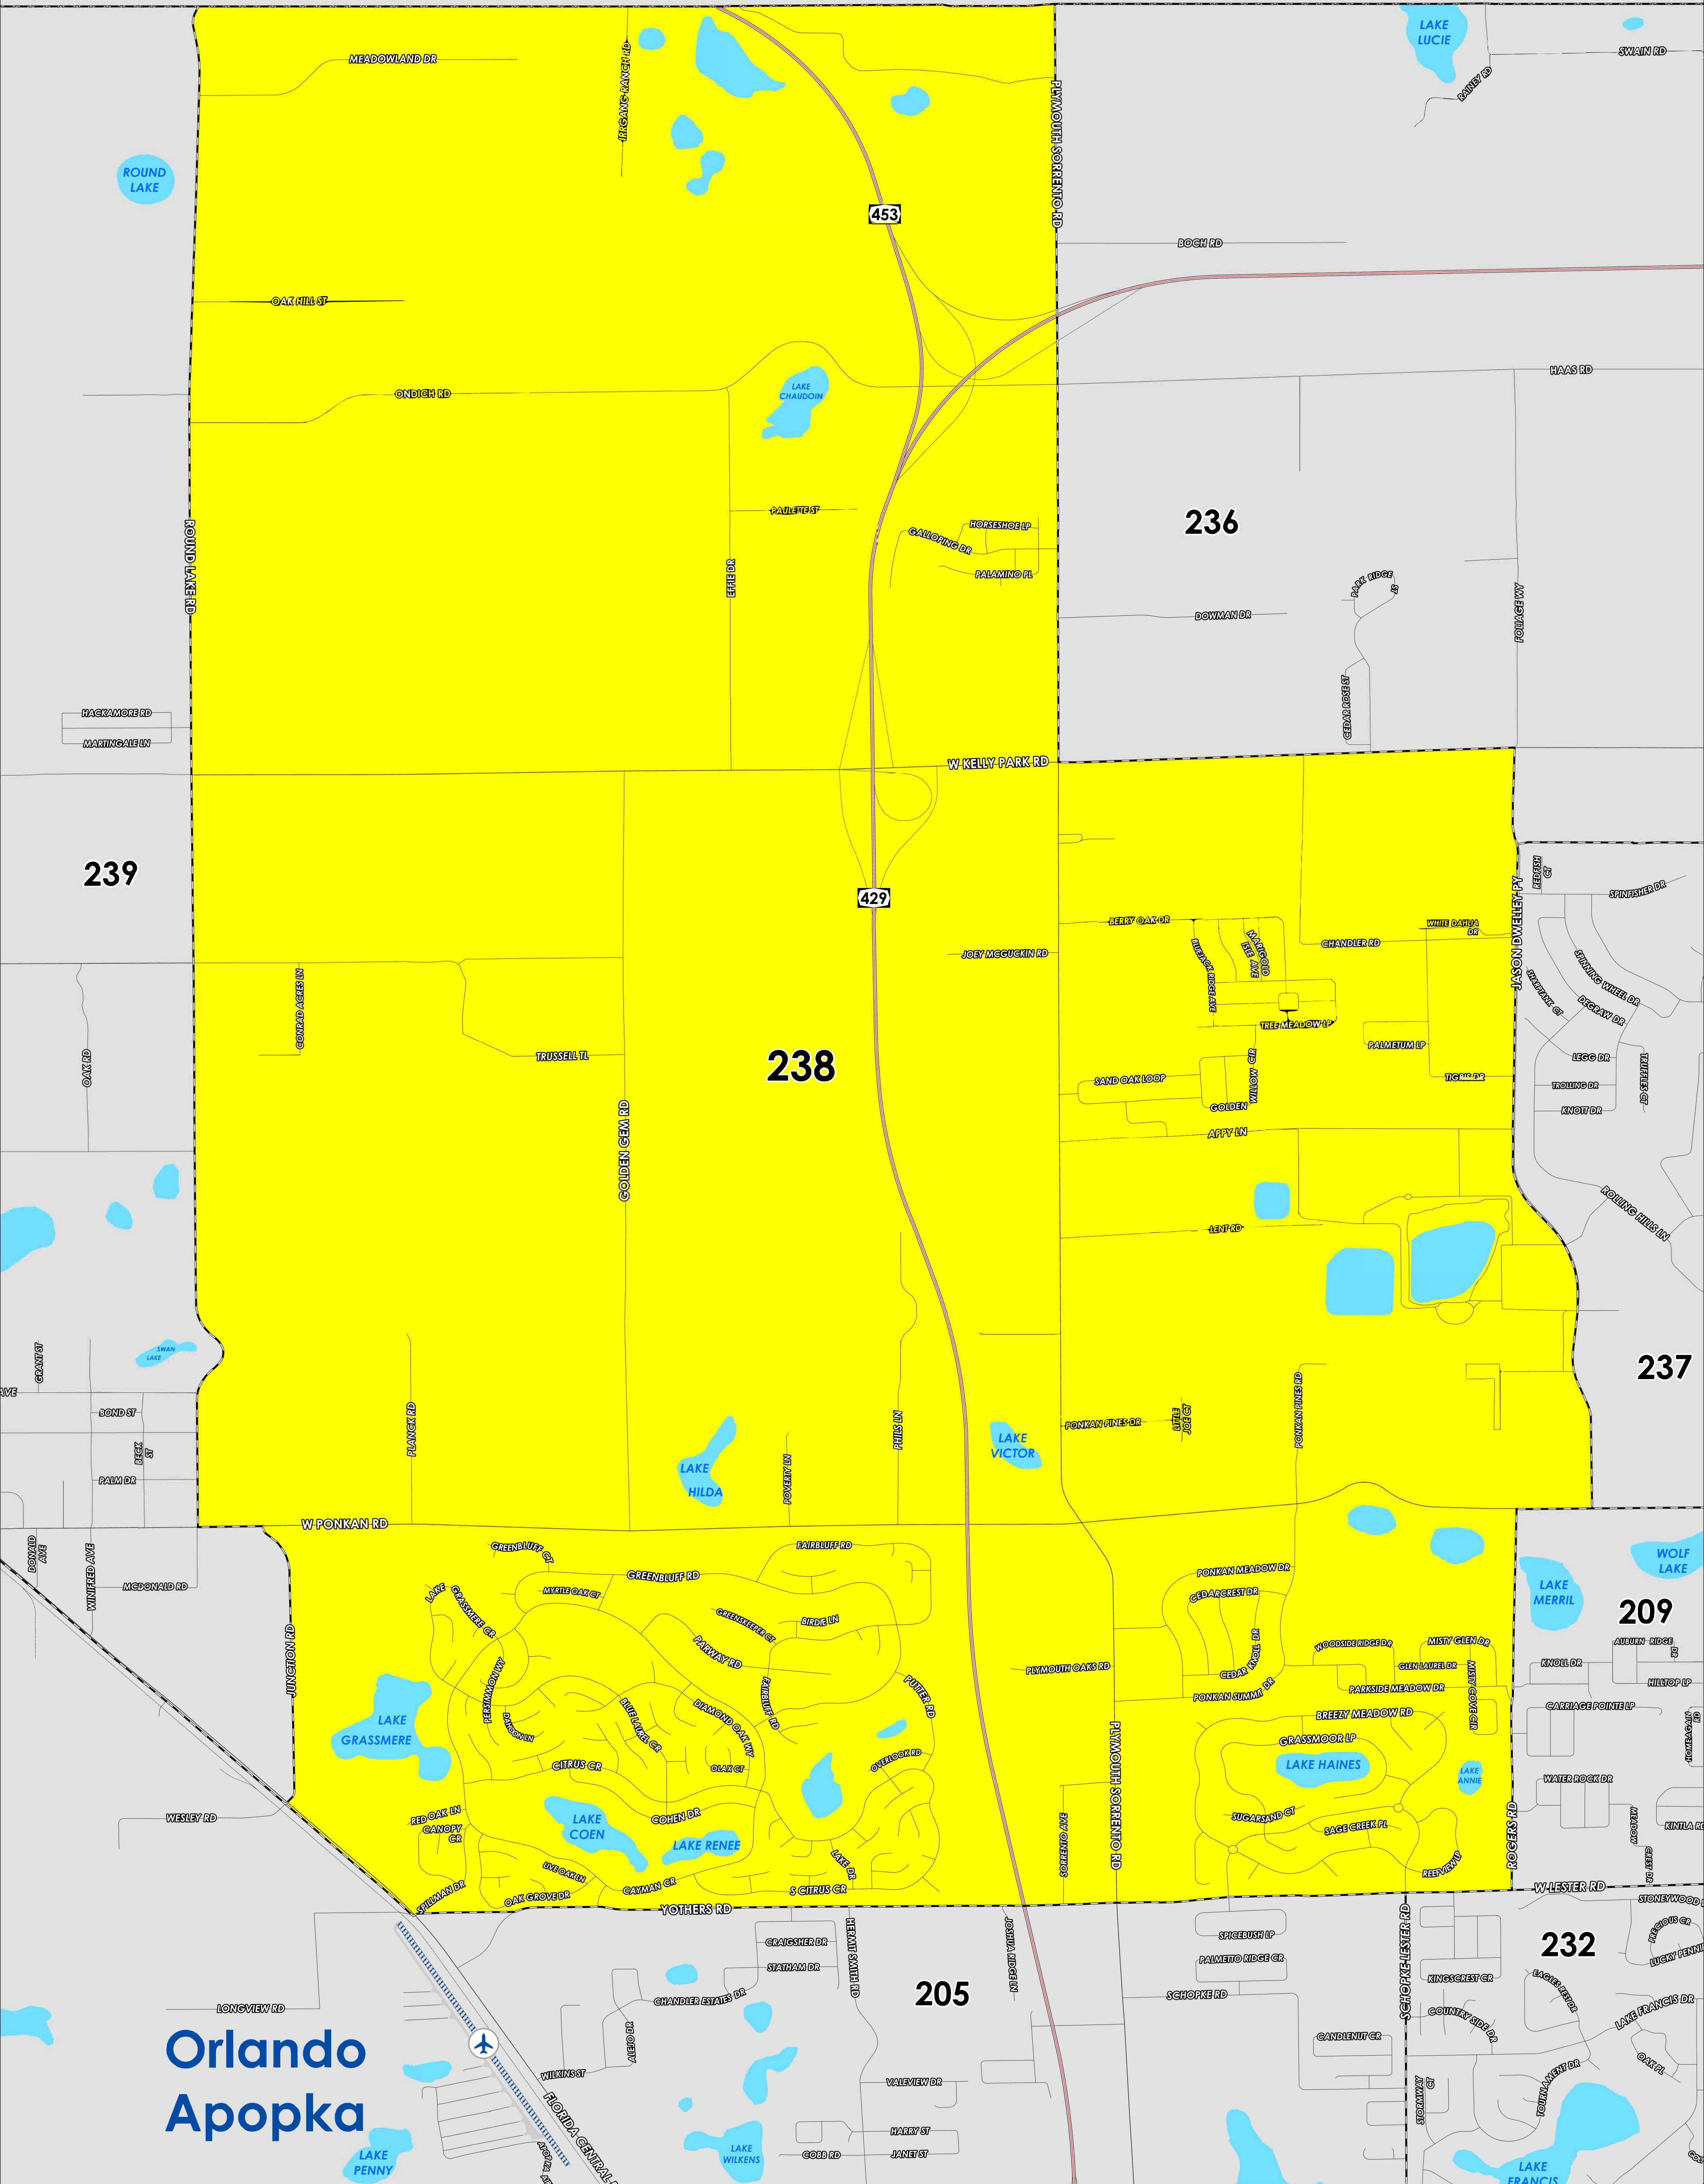

POLLING PLACE

NOCIA

4253 W PONKAN RD

Prepared by: Orange County Supervisor of Elections Mapping Department

The Polling Place for Precinct 238 is NOCIA at 4253 W Ponkan Road.

Precinct 238 (2024) northern boundary follows along Lake/Orange County border, the western boundary follows along Round Lake Road and continues onto Junction Road and a section of North Orange Blossom Trail. The southern boundary follows along Yothers Road to West Lester Road, and the eastern boundary follows along Rogers Road, then extends to Jason Dwelley Parkway and Plymouth Sorrento Road.

Precinct 238A is with district assignments of U.S. Congress 11, State Senate 15, State House 39, County Commission 2, and School Board 7.

Precinct 238B is with district assignments of U.S. Congress 11, State Senate 15, State House 39, County Commission 2, School Board 7 and Special District 34.

Precinct 238C is with district assignments of U.S. Congress 11, State Senate 15, State House 39, County Commission 2, School Board 7 and Special District 36.

For more detailed views of other county and municipal precincts, [visit the District and Precinct Maps page](#). For more information about precinct boundaries, contact the [Orange County Supervisor of Elections office](#)

This map was produced by the Orange County Supervisor of Elections Mapping Department. Additional voter information can be found [on our website](#).