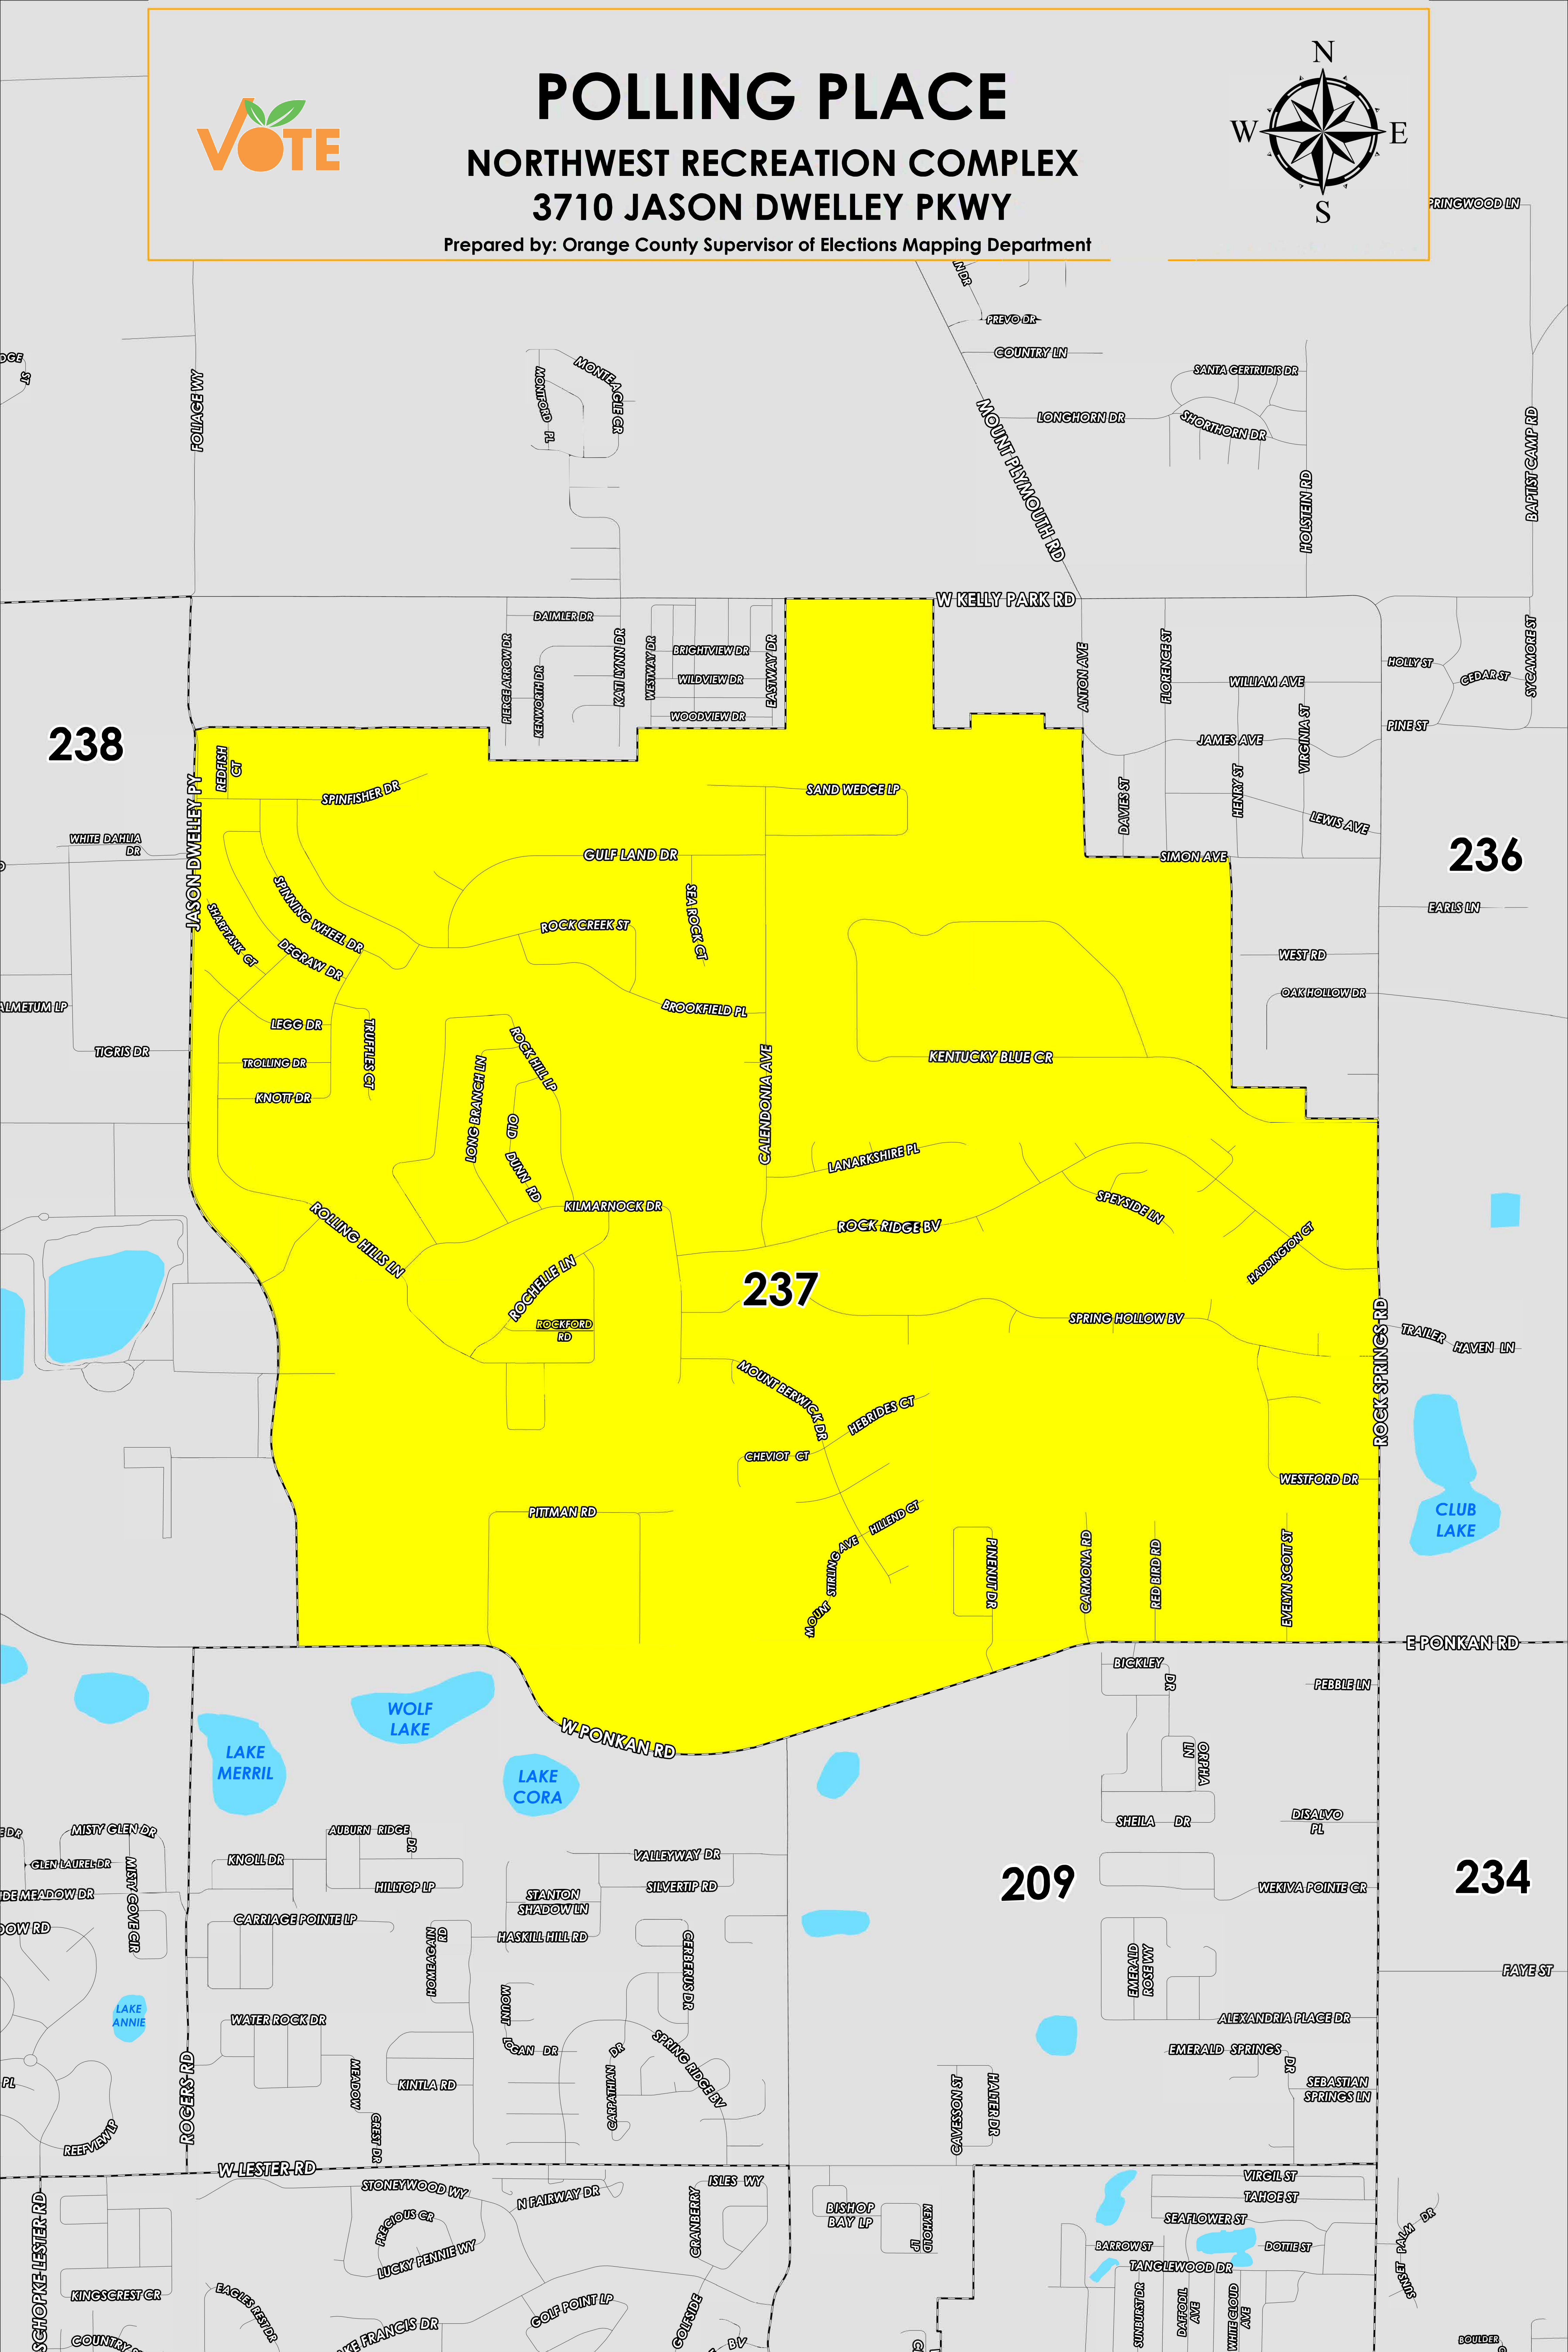

POLLING PLACE

NORTHWEST RECREATION COMPLEX

3710 JASON DWELLEY PKWY

Prepared by: Orange County Supervisor of Elections Mapping Department

The Polling Place for Precinct 237 is Northwest Recreation Complex at 3710 Jason Dwelley Parkway.

Precinct 237 (2024) northern boundary follows parallel north of Spinfisher Drive, then continues to Woodview drive and extends to West Kelly Park Road and zig zags to West Simon Avenue. The western boundary follows along Jason Dwelley Parkway, the southern boundary follows along West Ponkan Road, and the eastern boundary follows along Rock Springs Road and zig zags north of Kentucky Blue Circle to Anton Avenue.

Precinct 237S is with district assignments of U.S. Congress 11, State Senate 15, State House 39, County Commission 2, and School Board 7.

For more detailed views of other county and municipal precincts, [visit the District and Precinct Maps page](#). For more information about precinct boundaries, contact the [Orange County Supervisor of Elections office](#)