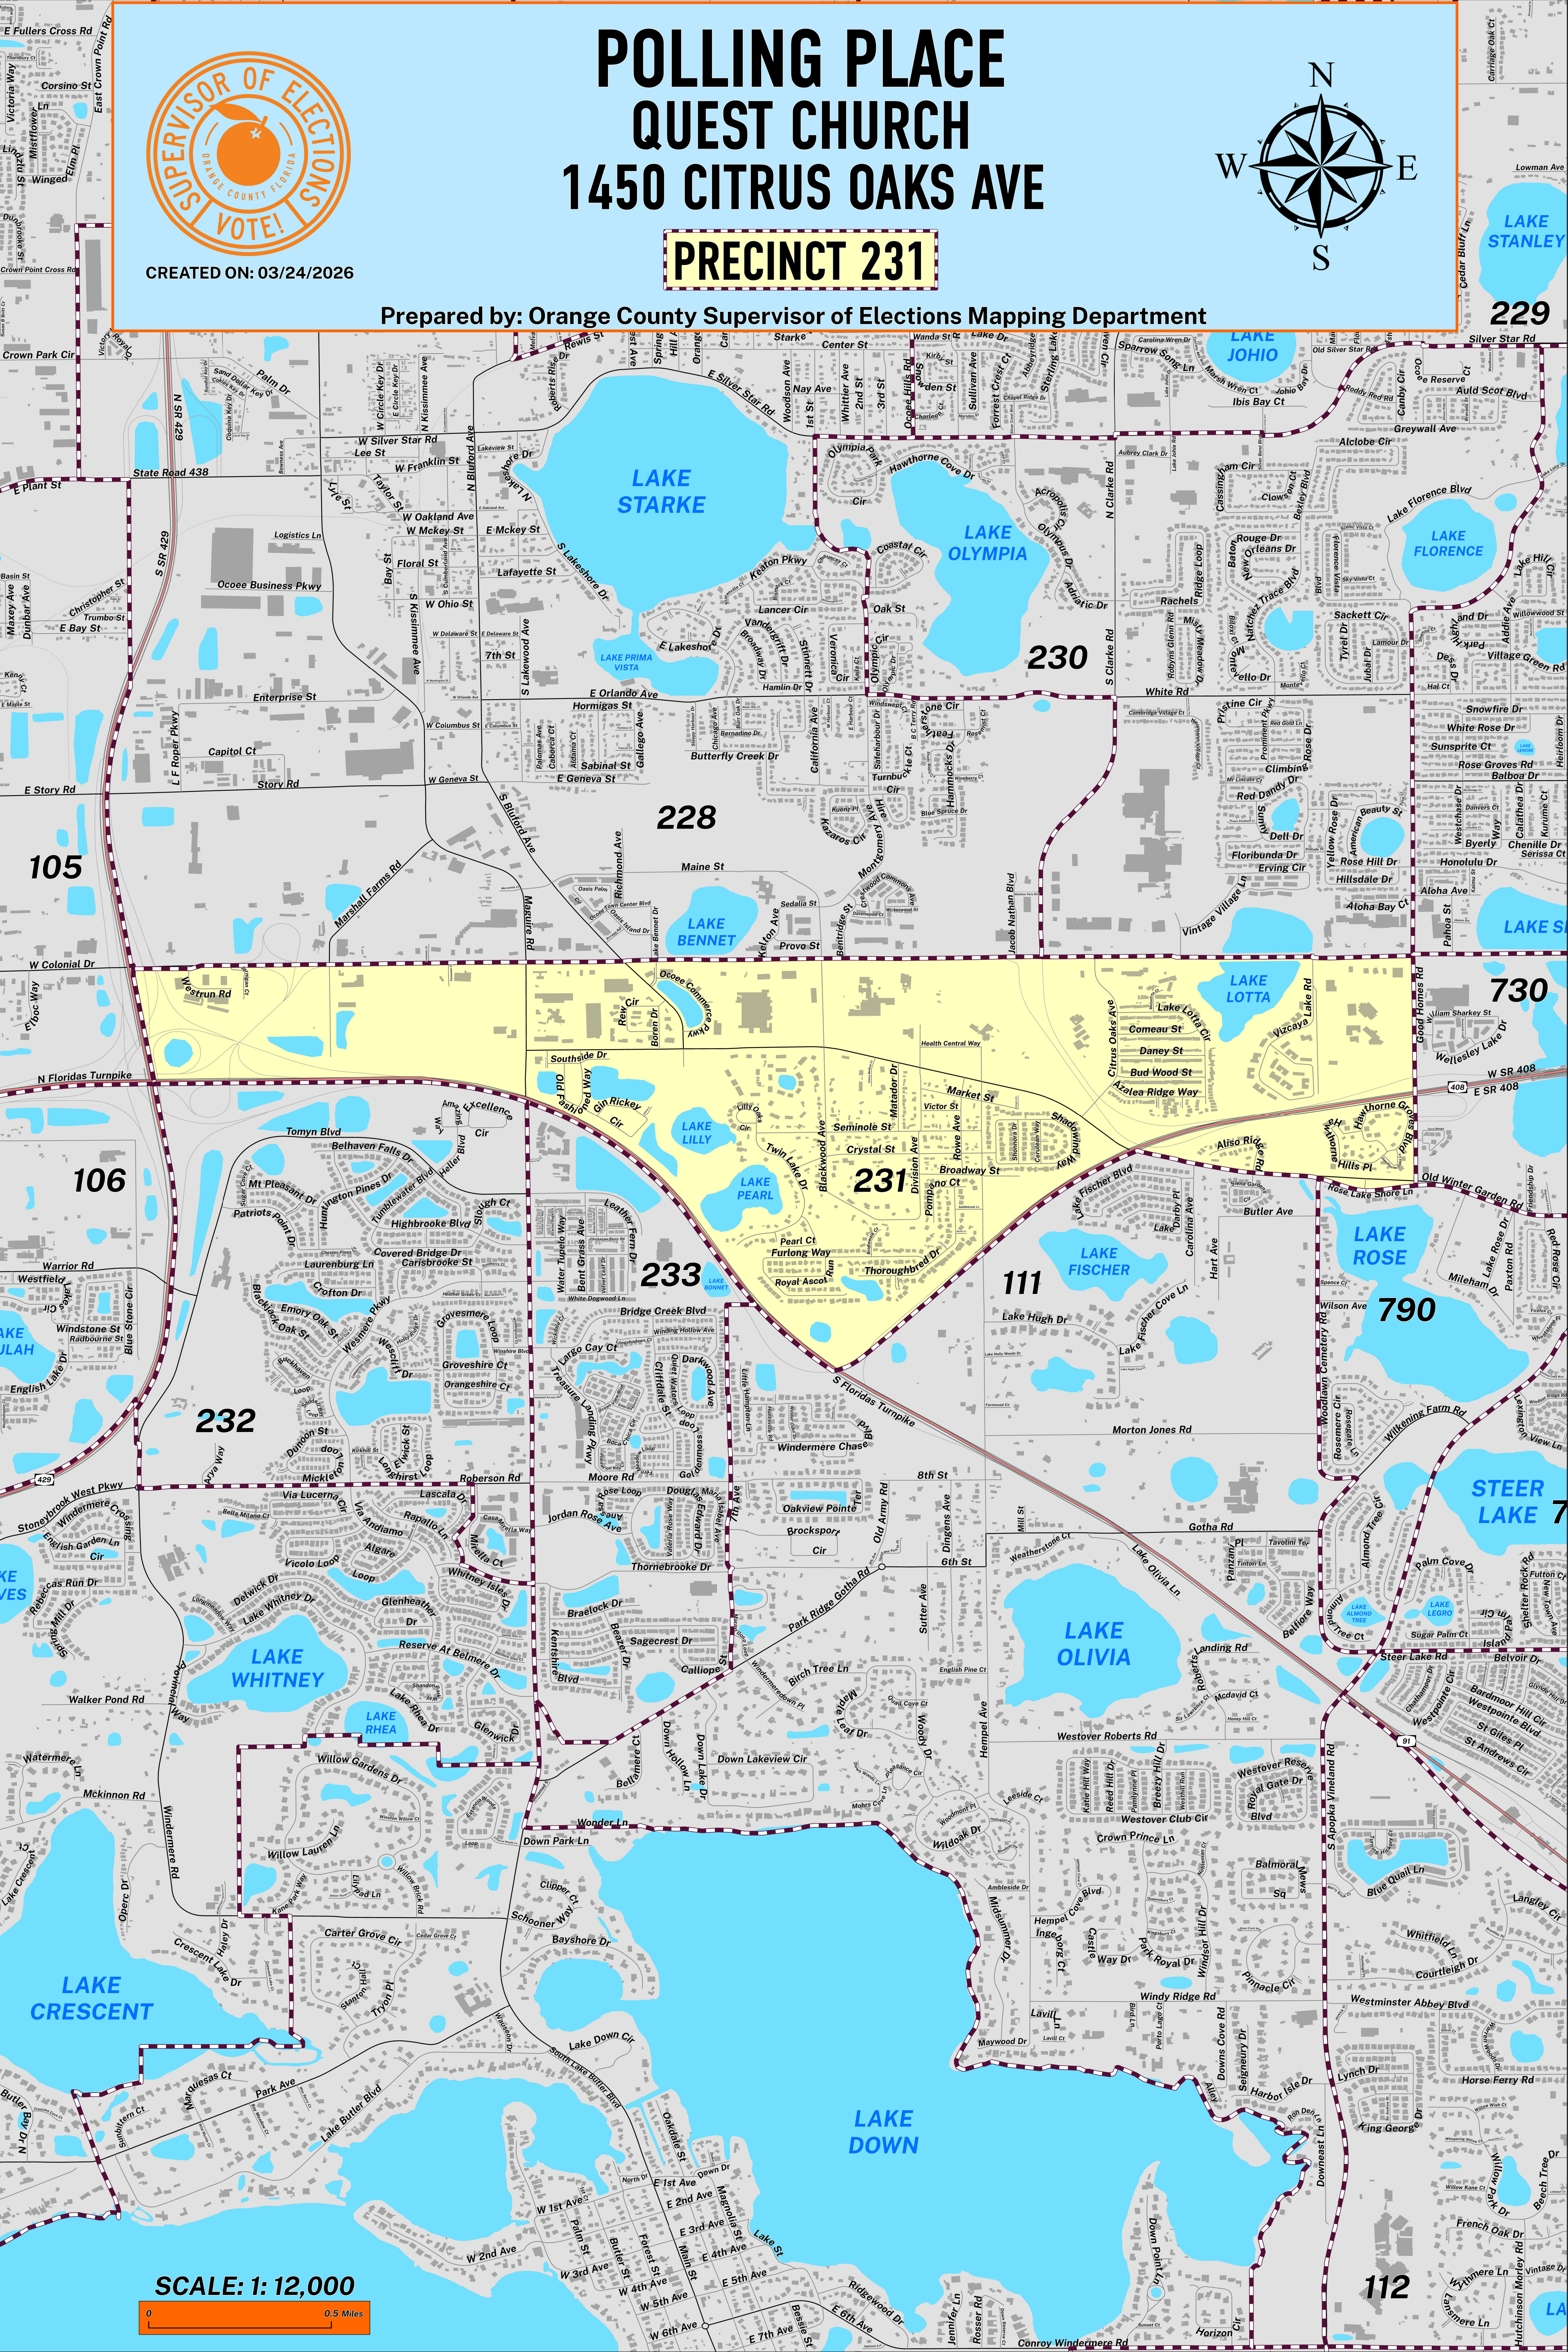

CREATED ON: 03/24/2026

POLLING PLACE QUEST CHURCH 1450 CITRUS OAKS AVE

PRECINCT 231

Prepared by: Orange County Supervisor of Elections Mapping Department

SCALE: 1: 12,000

The Polling Place for Precinct 231 is Quest Church at 1450 Citrus Oaks Avenue.

Precinct 231 (2026) northern boundary is West Colonial Drive. The western boundary is SR-429. The southern boundary follows along I-91, SR-408 and continues along Rose Lake Shore Lane. The eastern boundary is Good Homes Road.

Precinct 231 contains sub precincts of:

231A is with district assignments of U.S. Congress 11, State Senate 15, State House 45, County Commission 2, School Board 7, and Soil & Water 2.

231B is with district assignments of U.S. Congress 11, State Senate 15, State House 41, County Commission 2, School Board 7, and Soil & Water 2.

231C is with district assignments of U.S. Congress 11, State Senate 15, State House 41, County Commission 2, School Board 4, and Soil & Water 2.

For more detailed views of other county and municipal precincts, [visit the District and Precinct Maps page](#). For more information about precinct boundaries, contact the [Orange County Supervisor of Elections office](#).