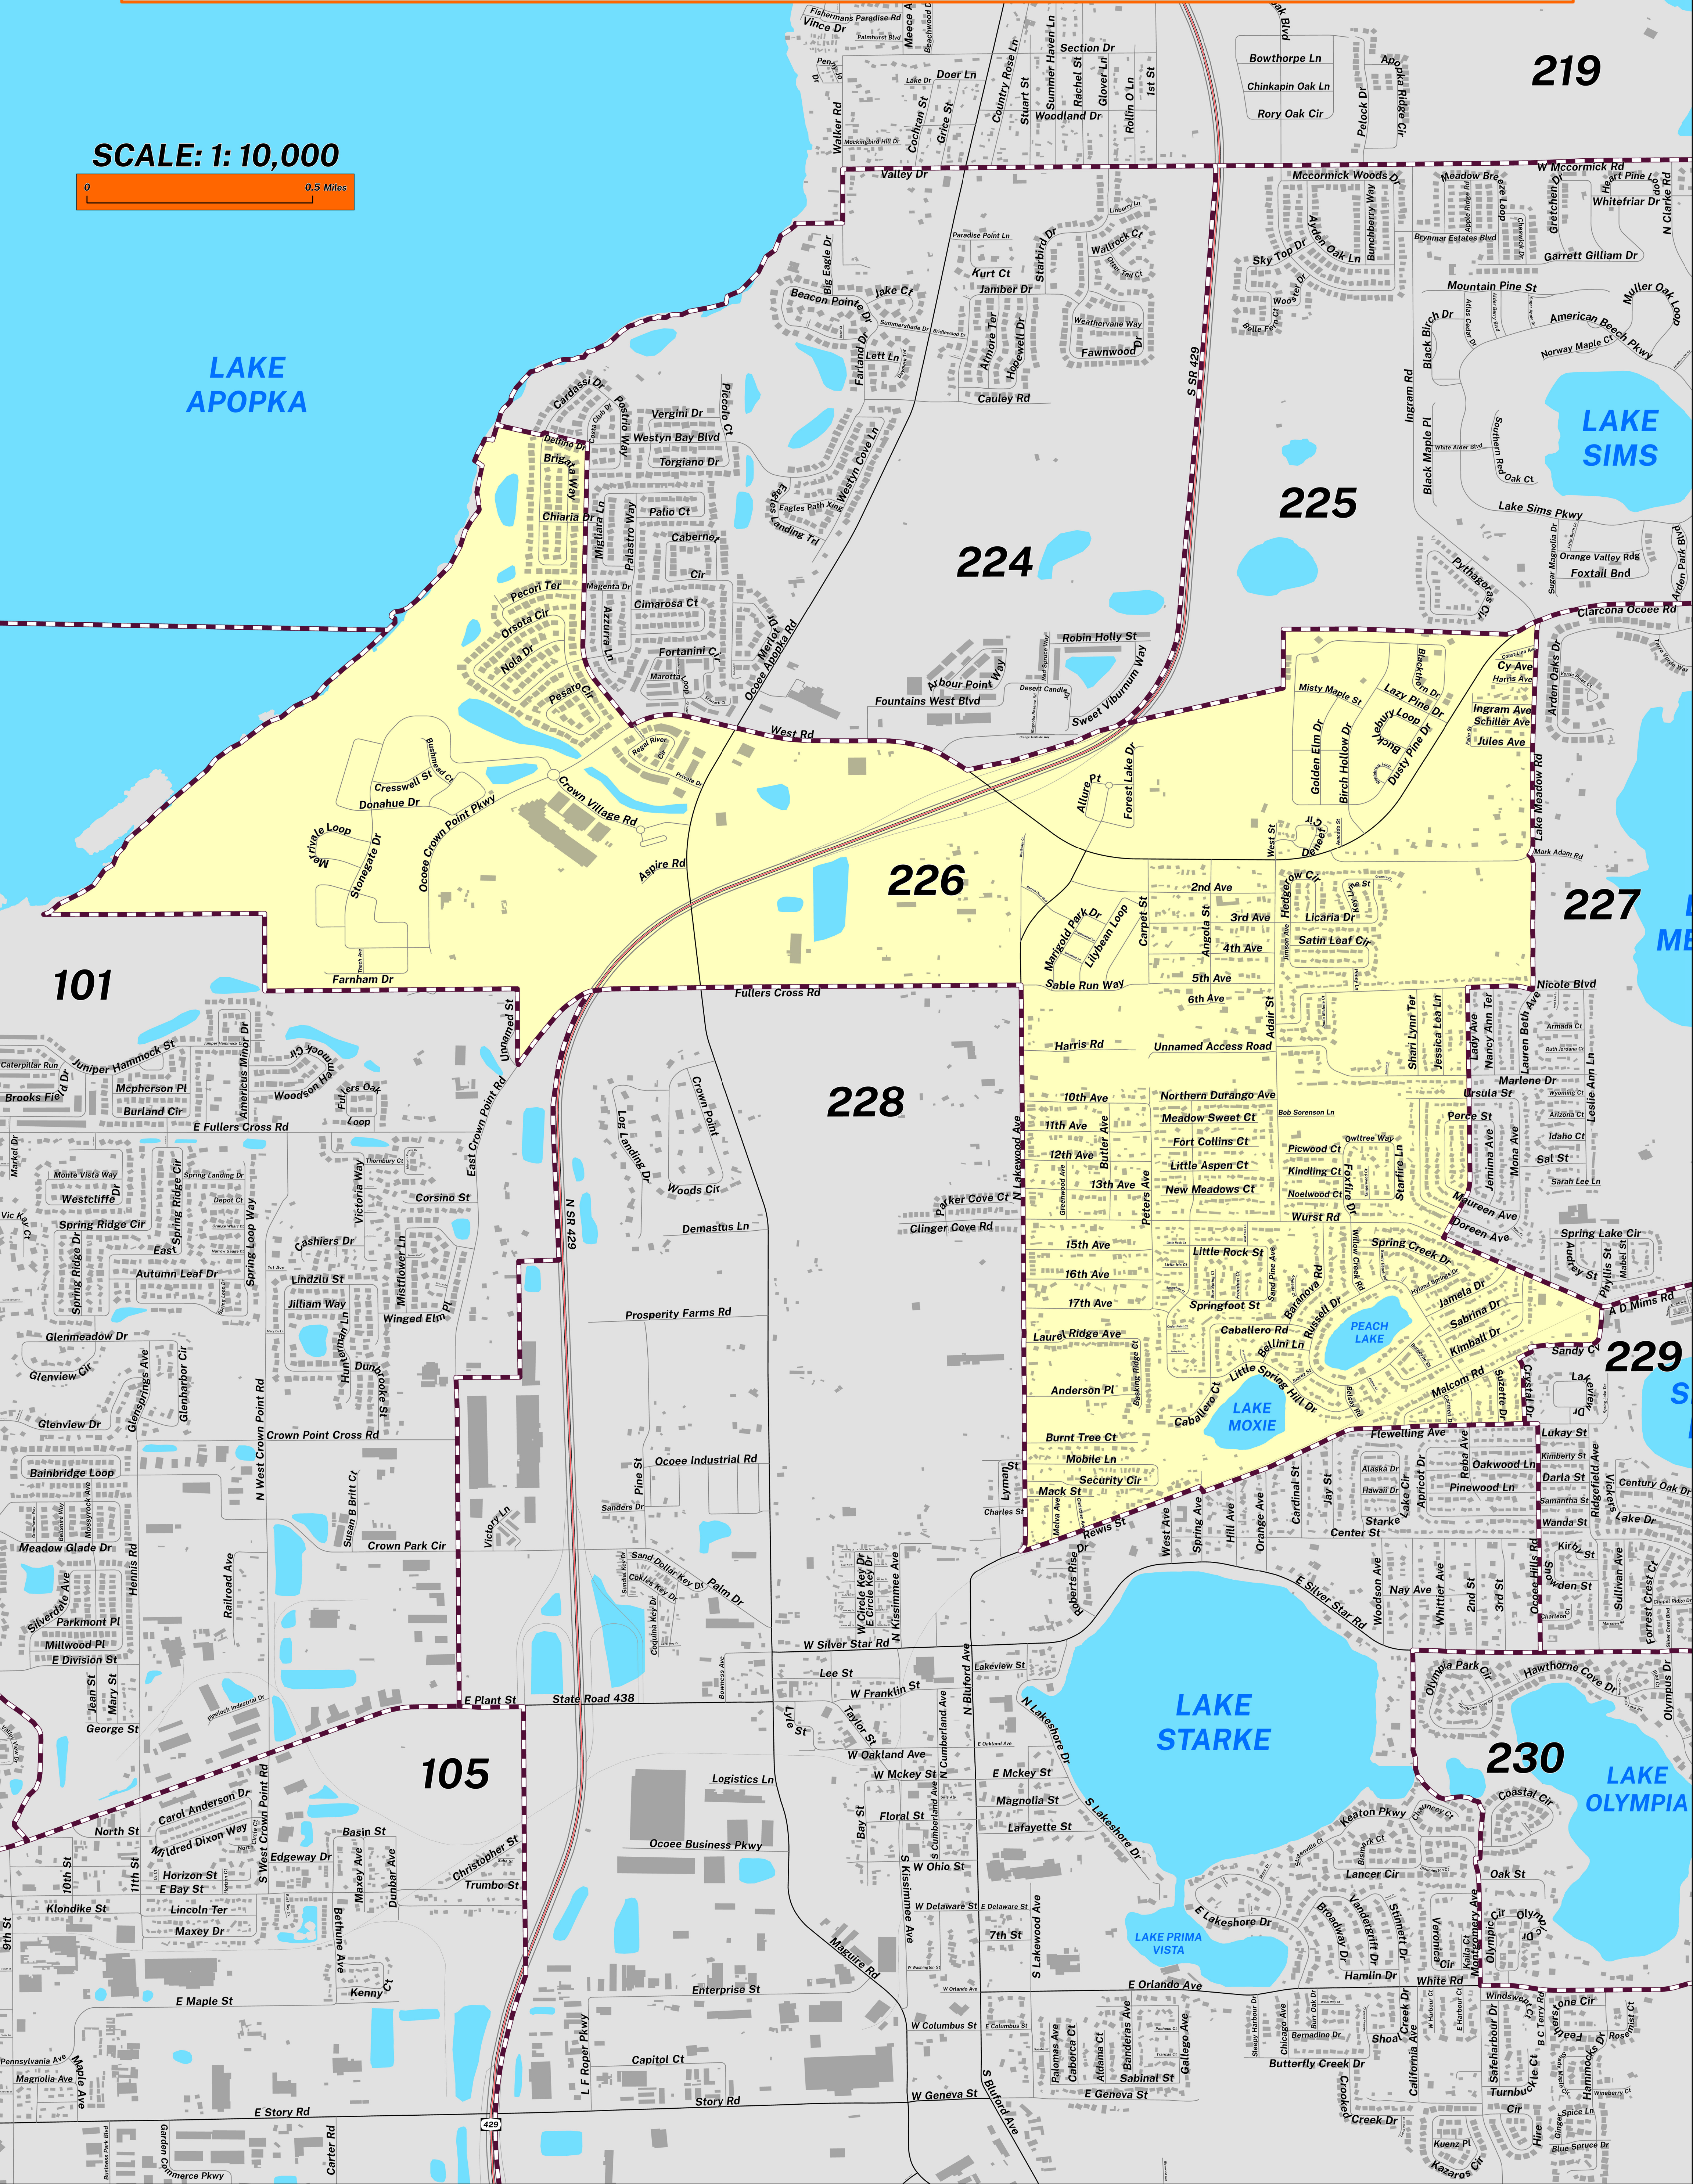

CREATED ON: 03/20/2026

POLLING PLACE OCOEE ISON CENTER 1701 ADAIR ST PRECINCT 226

Prepared by: Orange County Supervisor of Elections Mapping Department

SCALE: 1: 10,000

LAKE APOPKA

LAKE SIMS

225

224

226

227

101

228

229

105

230

LAKE STARKE

LAKE OLYMPIA

LAKE PRIMA VISTA

PEACH LAKE

The Polling Place for Precinct 226 is Ocoee Ison Center at 1701 Adair Street.

Precinct 226 (2026) northern boundary follows along Delfino Drive, Westyn Bay Boulevard, West Road, Clarcona Ocoee Road and extends parallel north of Dusty Pine Drive. The western boundary follows along the southeastern shore of Lake Apopka. The southern boundary runs parallel to Thach Ave and continues on Unnamed Street. The southern boundary continues on East Crown Point Road, Fullers Cross Road, North Lakewood Ave, Rewis Street, Flewelling Ave, Crystal Drive and Sandy Cove. The eastern boundary follows along Wurst Road, Lady Avenue, Nicole Boulevard, Lauren Beth Avenue and Lake Meadow Road.

Precinct 226 has a sub precinct of:

226A is with district assignments of U.S. Congress 11, State Senate 15, State House 39, County Commission 2, School Board 7, and Soil & Water 2.

226B is with district assignments of U.S. Congress 11, State Senate 15, State House 40, County Commission 2, School Board 7, and Soil & Water 2.