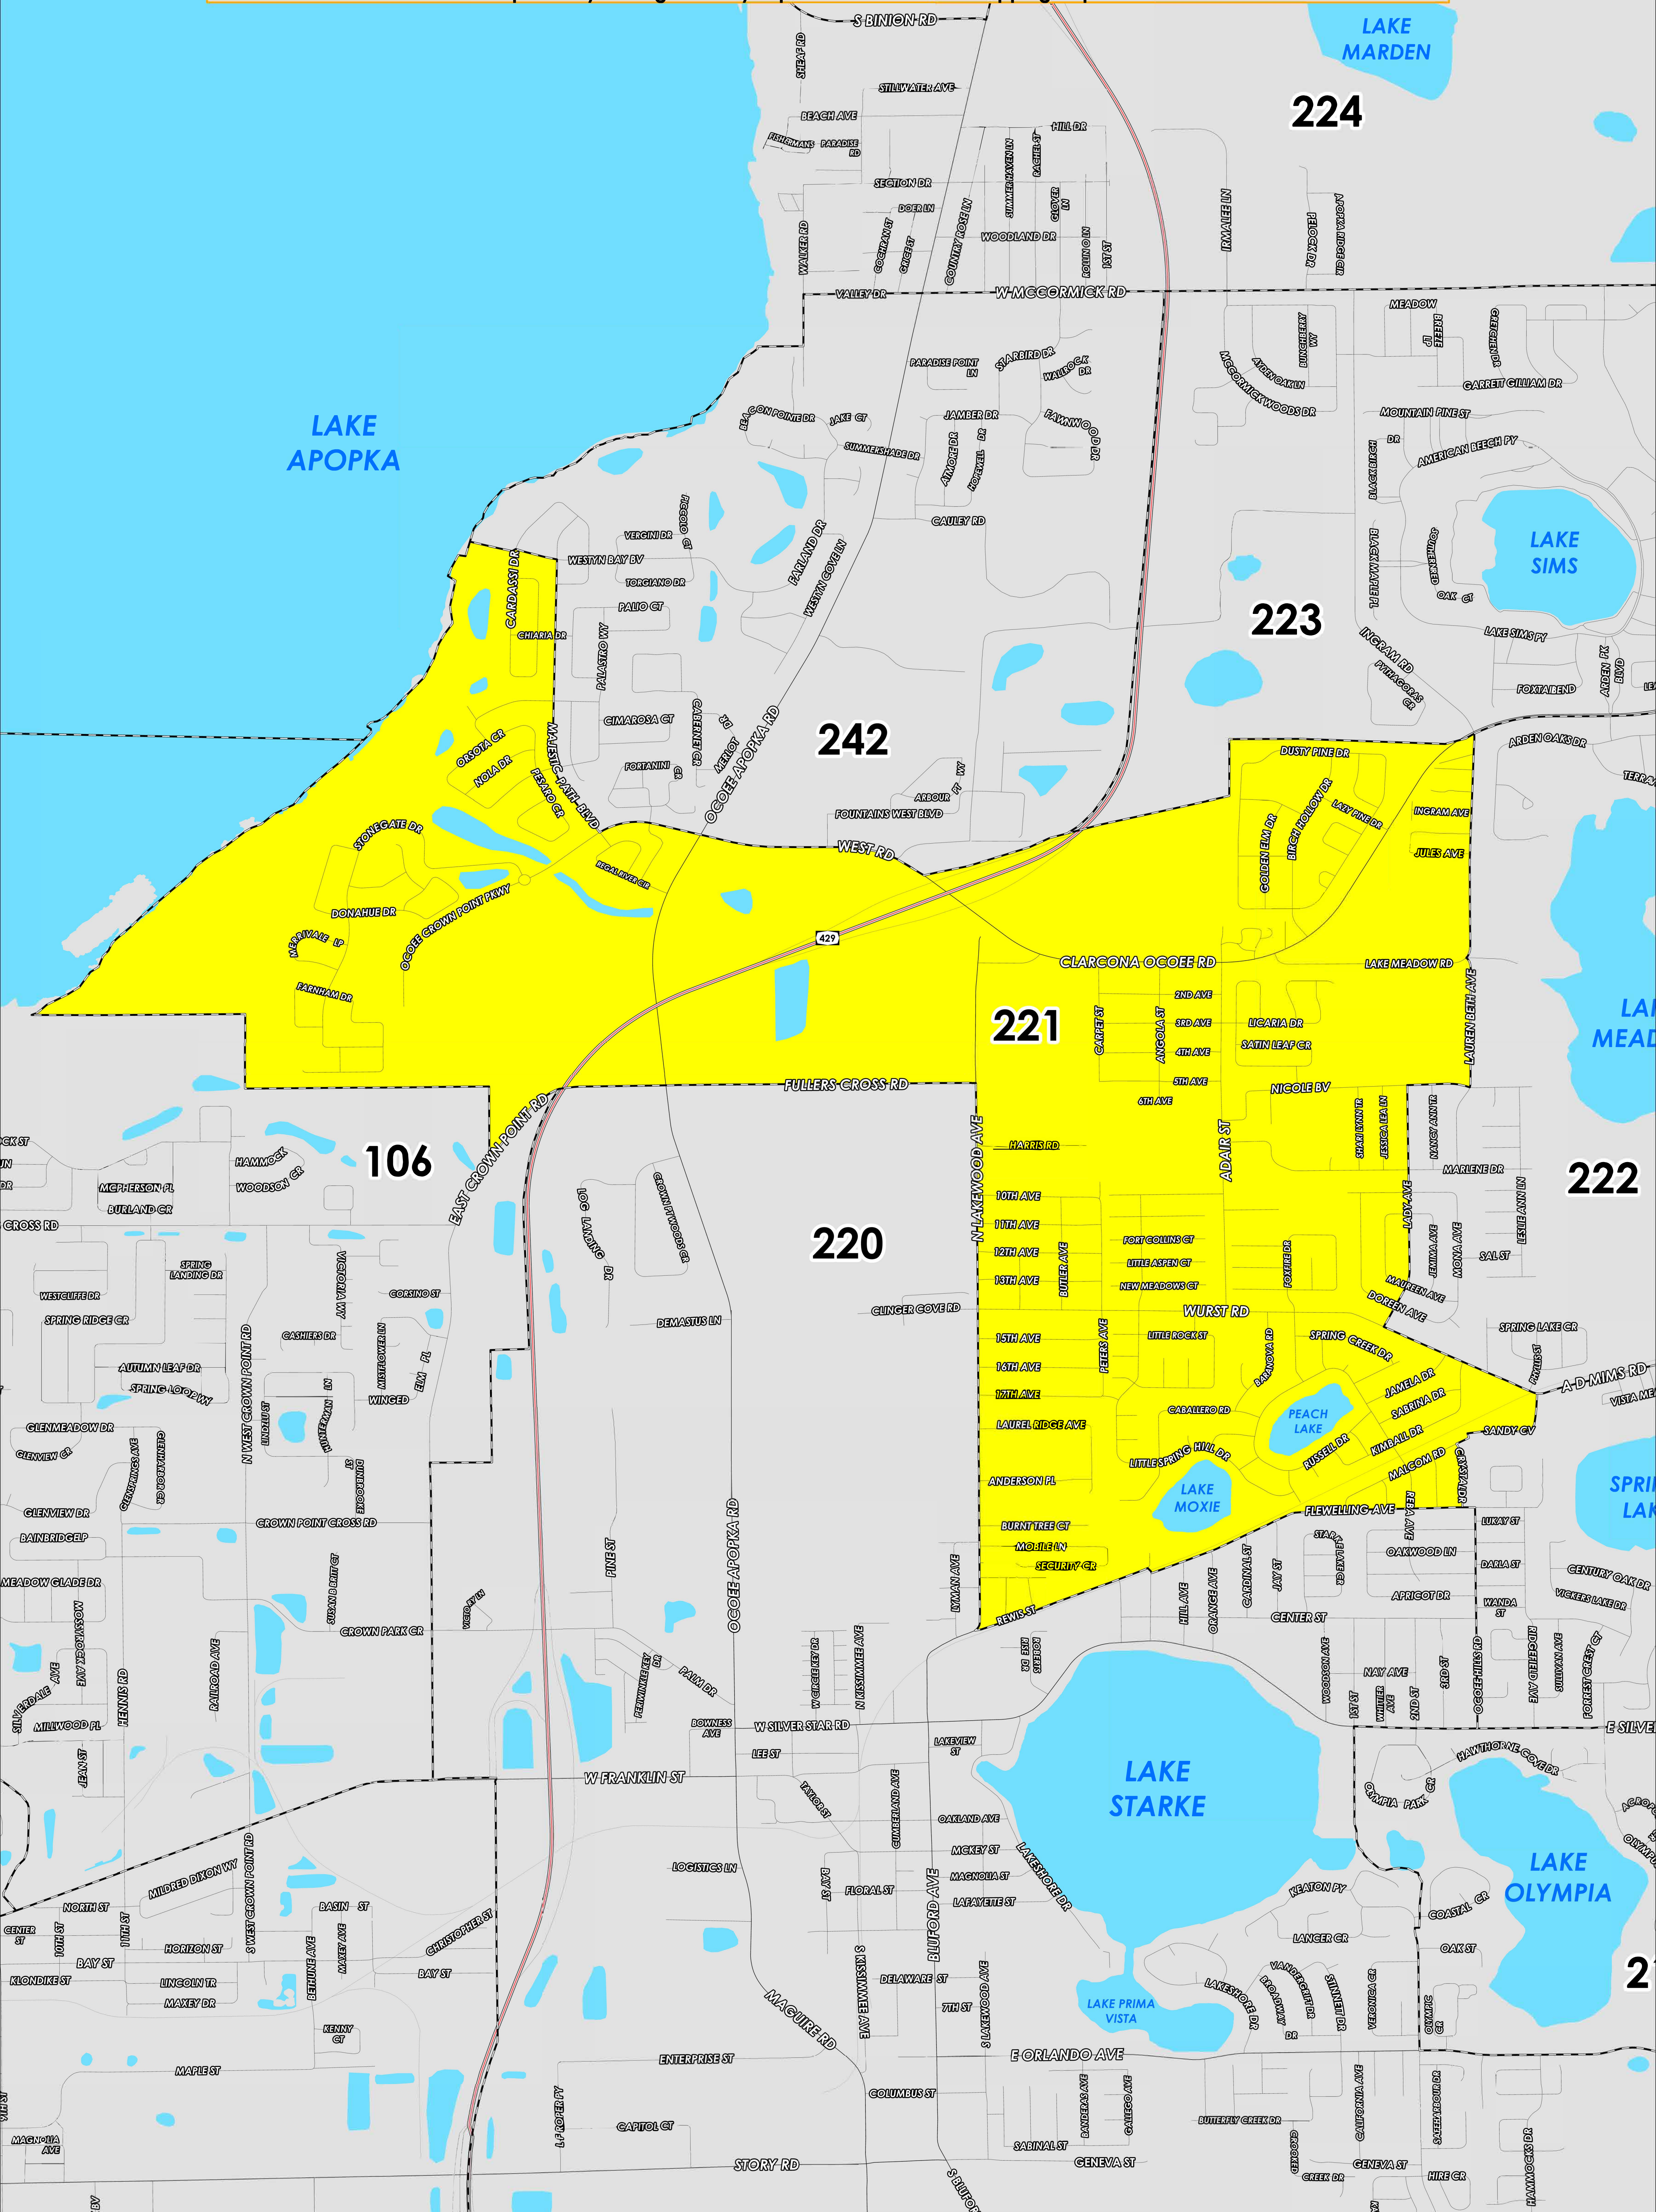

POLLING PLACE

OCOEE ISON CENTER

1701 ADAIR ST

Prepared by: Orange County Supervisor of Elections Mapping Department

The Polling Place for Precinct 221 is Ocoee Ison Center at 1701 Adair Street.

Precinct 221 (2024) northern boundary follows along a section of Westyn Bay Boulevard then continues to West Road onto Clarcona Ocoee Road, and extends parallel north of Dusty Pine Drive. The western boundary follows along the southeastern shore of Lake Apopka and extends to North Lakewood Avenue. The southern boundary follows along Rewis Street, Flewelling Avenue and continues to Sandy Cove, and the eastern boundary follows along Ocoee Hills Road to Sandy Cove, Wurst Road, Lady Avenue, Lauren Beth Avenue and to Lake Meadow Road.

Precinct 221 has a sub precinct of:

221A is with district assignments of U.S. Congress 11, State Senate 15, State House 40, County Commission 2, and School Board 7.

221B is with district assignments of U.S. Congress 11, State Senate 15, State House 39, County Commission 2, and School Board 7.

For more detailed views of other county and municipal precincts, [visit the District and Precinct Maps page](#). For more information about precinct boundaries, contact the [Orange County Supervisor of Elections office](#)

This map was produced by the Orange County Supervisor of Elections Mapping Department. Additional voter information can be found [on our website](#).