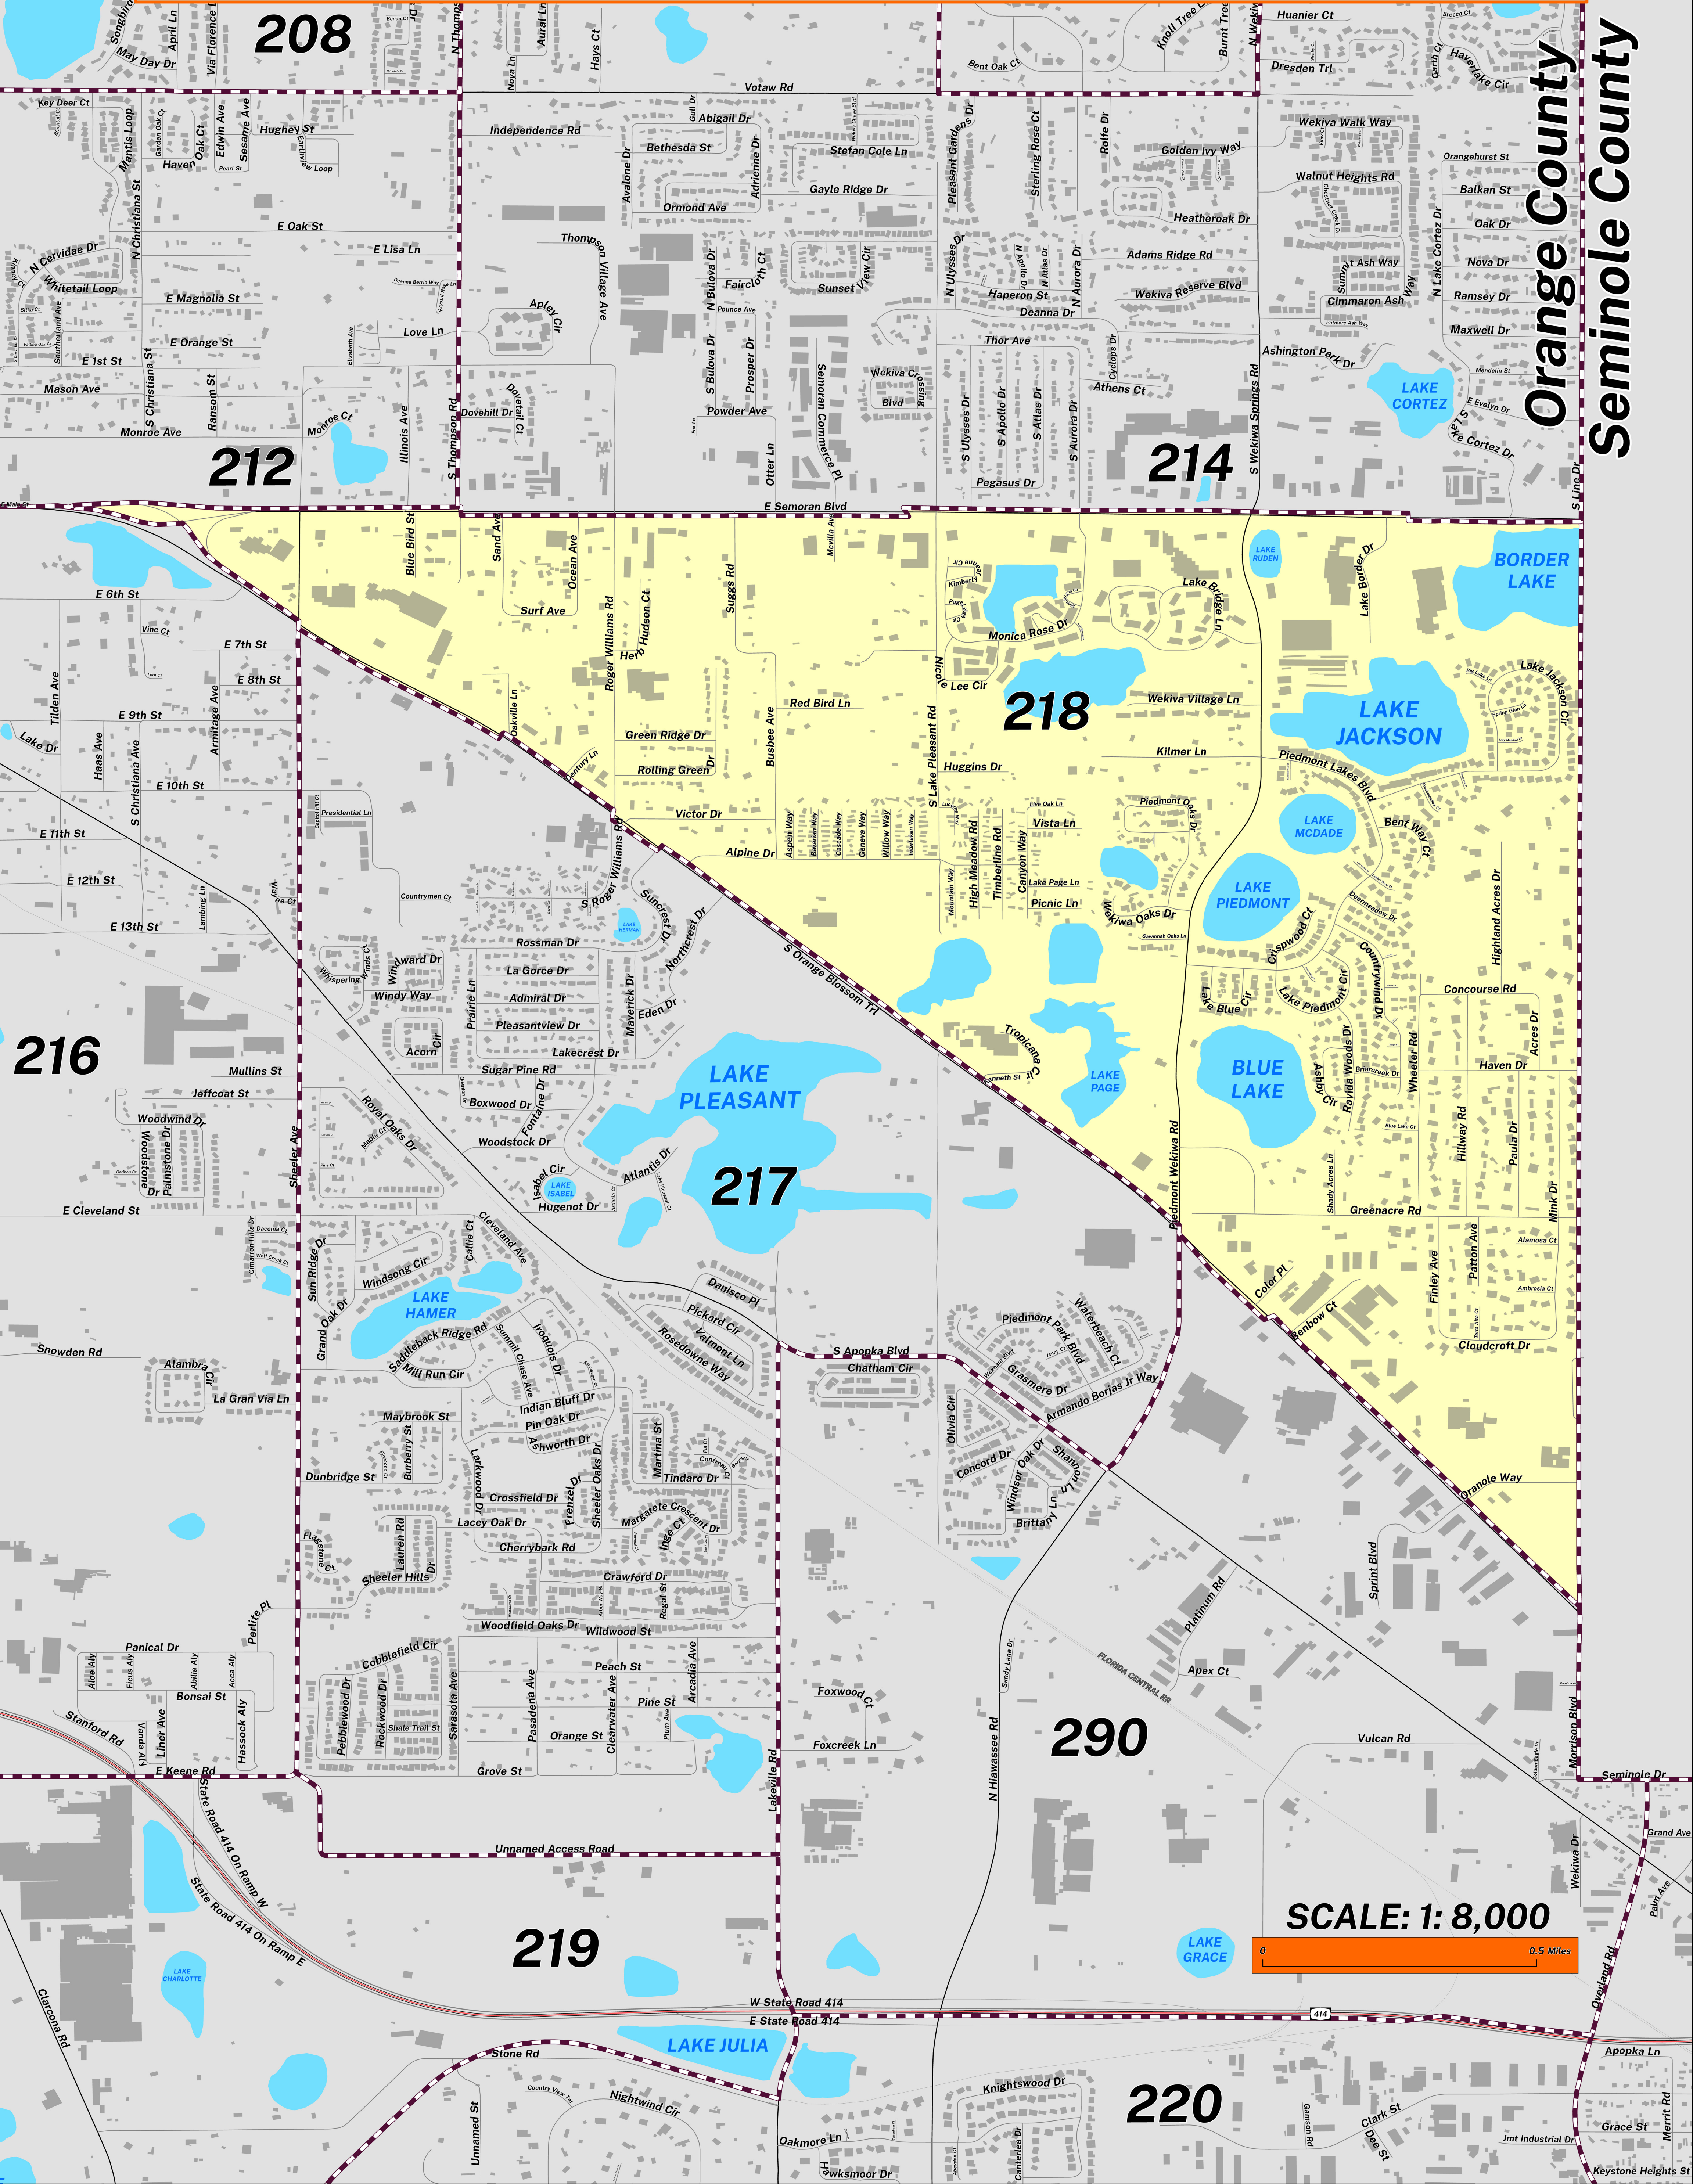

CREATED ON: 03/19/2026

POLLING PLACE HOPE BAPTIST CHURCH 129 S WEKIWA SPRINGS RD

PRECINCT 218

Prepared by: Orange County Supervisor of Elections Mapping Department

SCALE: 1: 8,000
0 0.5 Miles

The Polling Place for Precinct 218 is Hope Baptist Church at 129 S Wekiwa Springs Road.

Precinct 218 (2026) northern boundary follows along East Semoran Boulevard. The western and southern boundaries follow along South Orange Blossom Trail. The eastern boundary is Seminole/Orange County.

Precinct 218S is with district assignments of U.S. Congress 11, State Senate 15, State House 39, County Commission 2, School Board 7, and Soil & Water 2.

For more detailed views of other county and municipal precincts, [visit the District and Precinct Maps page](#). For more information about precinct boundaries, contact the [Orange County Supervisor of Elections office](#).

This map was produced by the Orange County Supervisor of Elections Mapping Department. Additional voter information can be found [on our website](#).