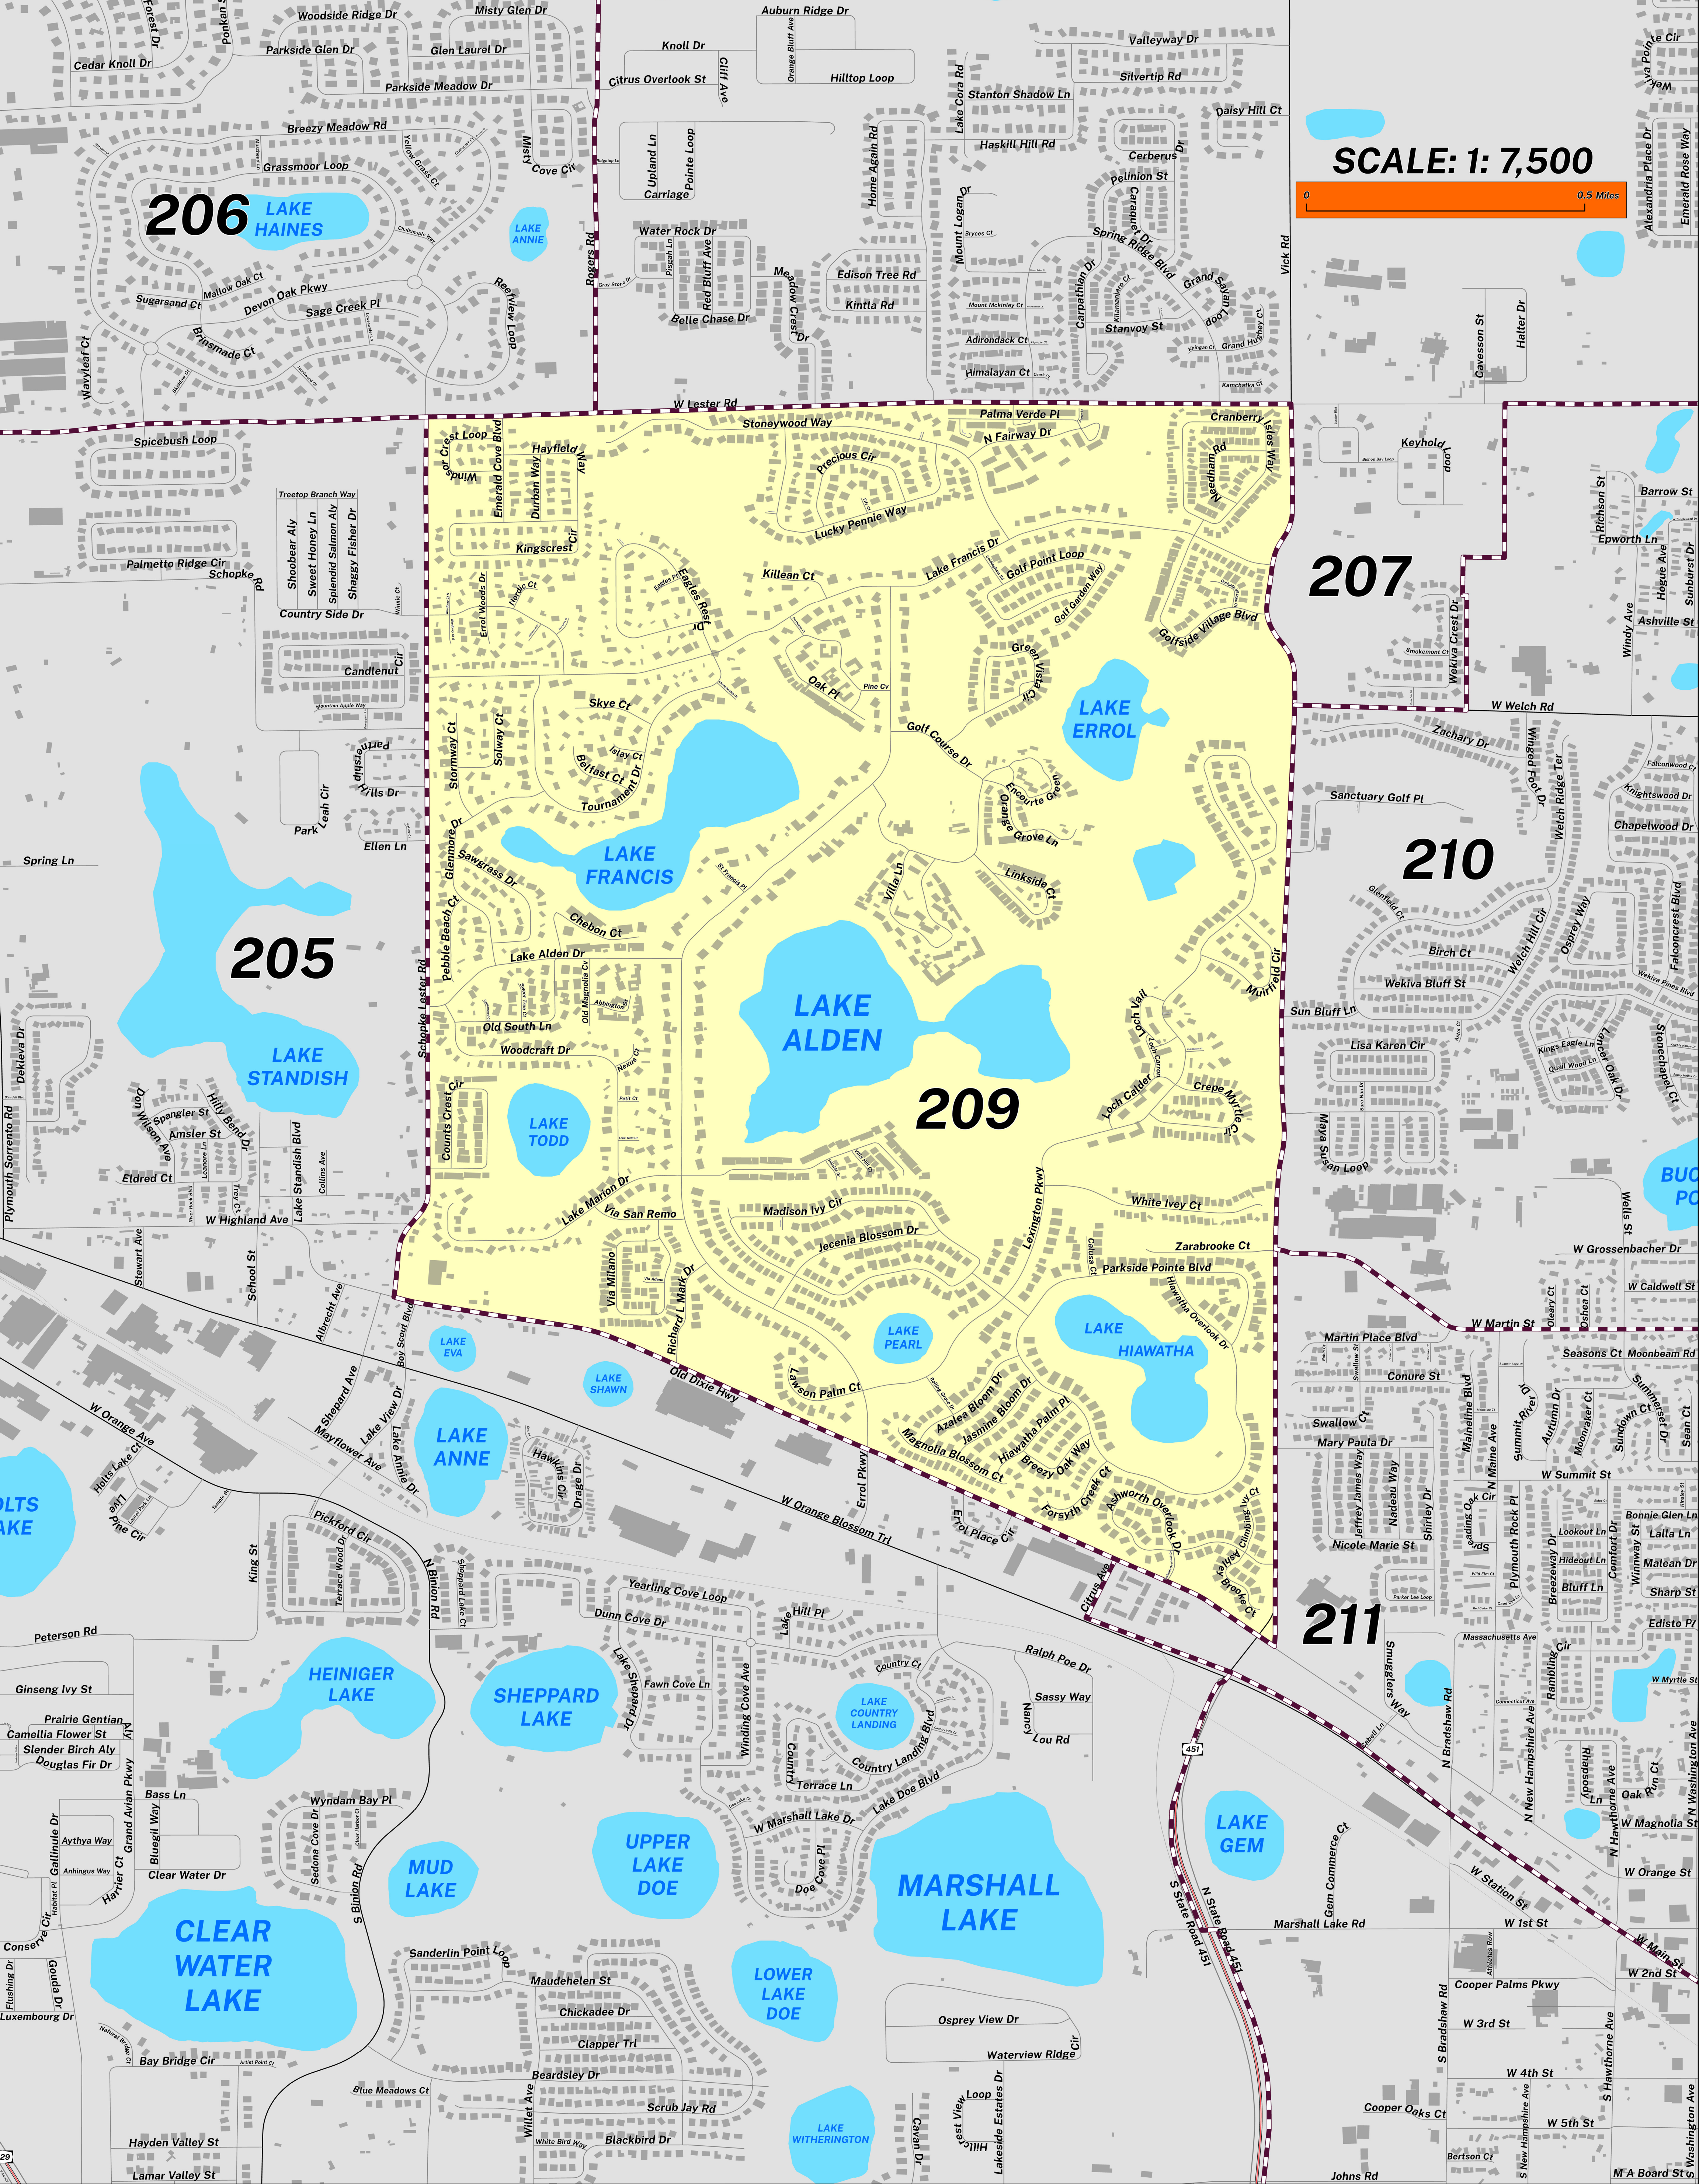

CREATED ON: 03/19/2026

POLLING PLACE GRACE POINTE CHURCH 2051 W LESTER RD

PRECINCT 209

Prepared by: Orange County Supervisor of Elections Mapping Department

SCALE: 1: 7,500

The Polling Place for Precinct 209 is Grace Pointe Church at 2051 W Lester Road.

Precinct 209 (2026) northern boundary is West Lester Road. The western boundary is Schopke Lester Road. The southern boundary is Old Dixie Highway. The eastern boundary is Vick Road.

Precinct 209S is with district assignments of U.S. Congress 11, State Senate 15, State House 39, County Commission 2, School Board 7, and Soil & Water 2.

For more detailed views of other county and municipal precincts, [visit the District and Precinct Maps page](#). For more information about precinct boundaries, contact the [Orange County Supervisor of Elections office](#).

This map was produced by the Orange County Supervisor of Elections Mapping Department. Additional voter information can be found [on our website](#).