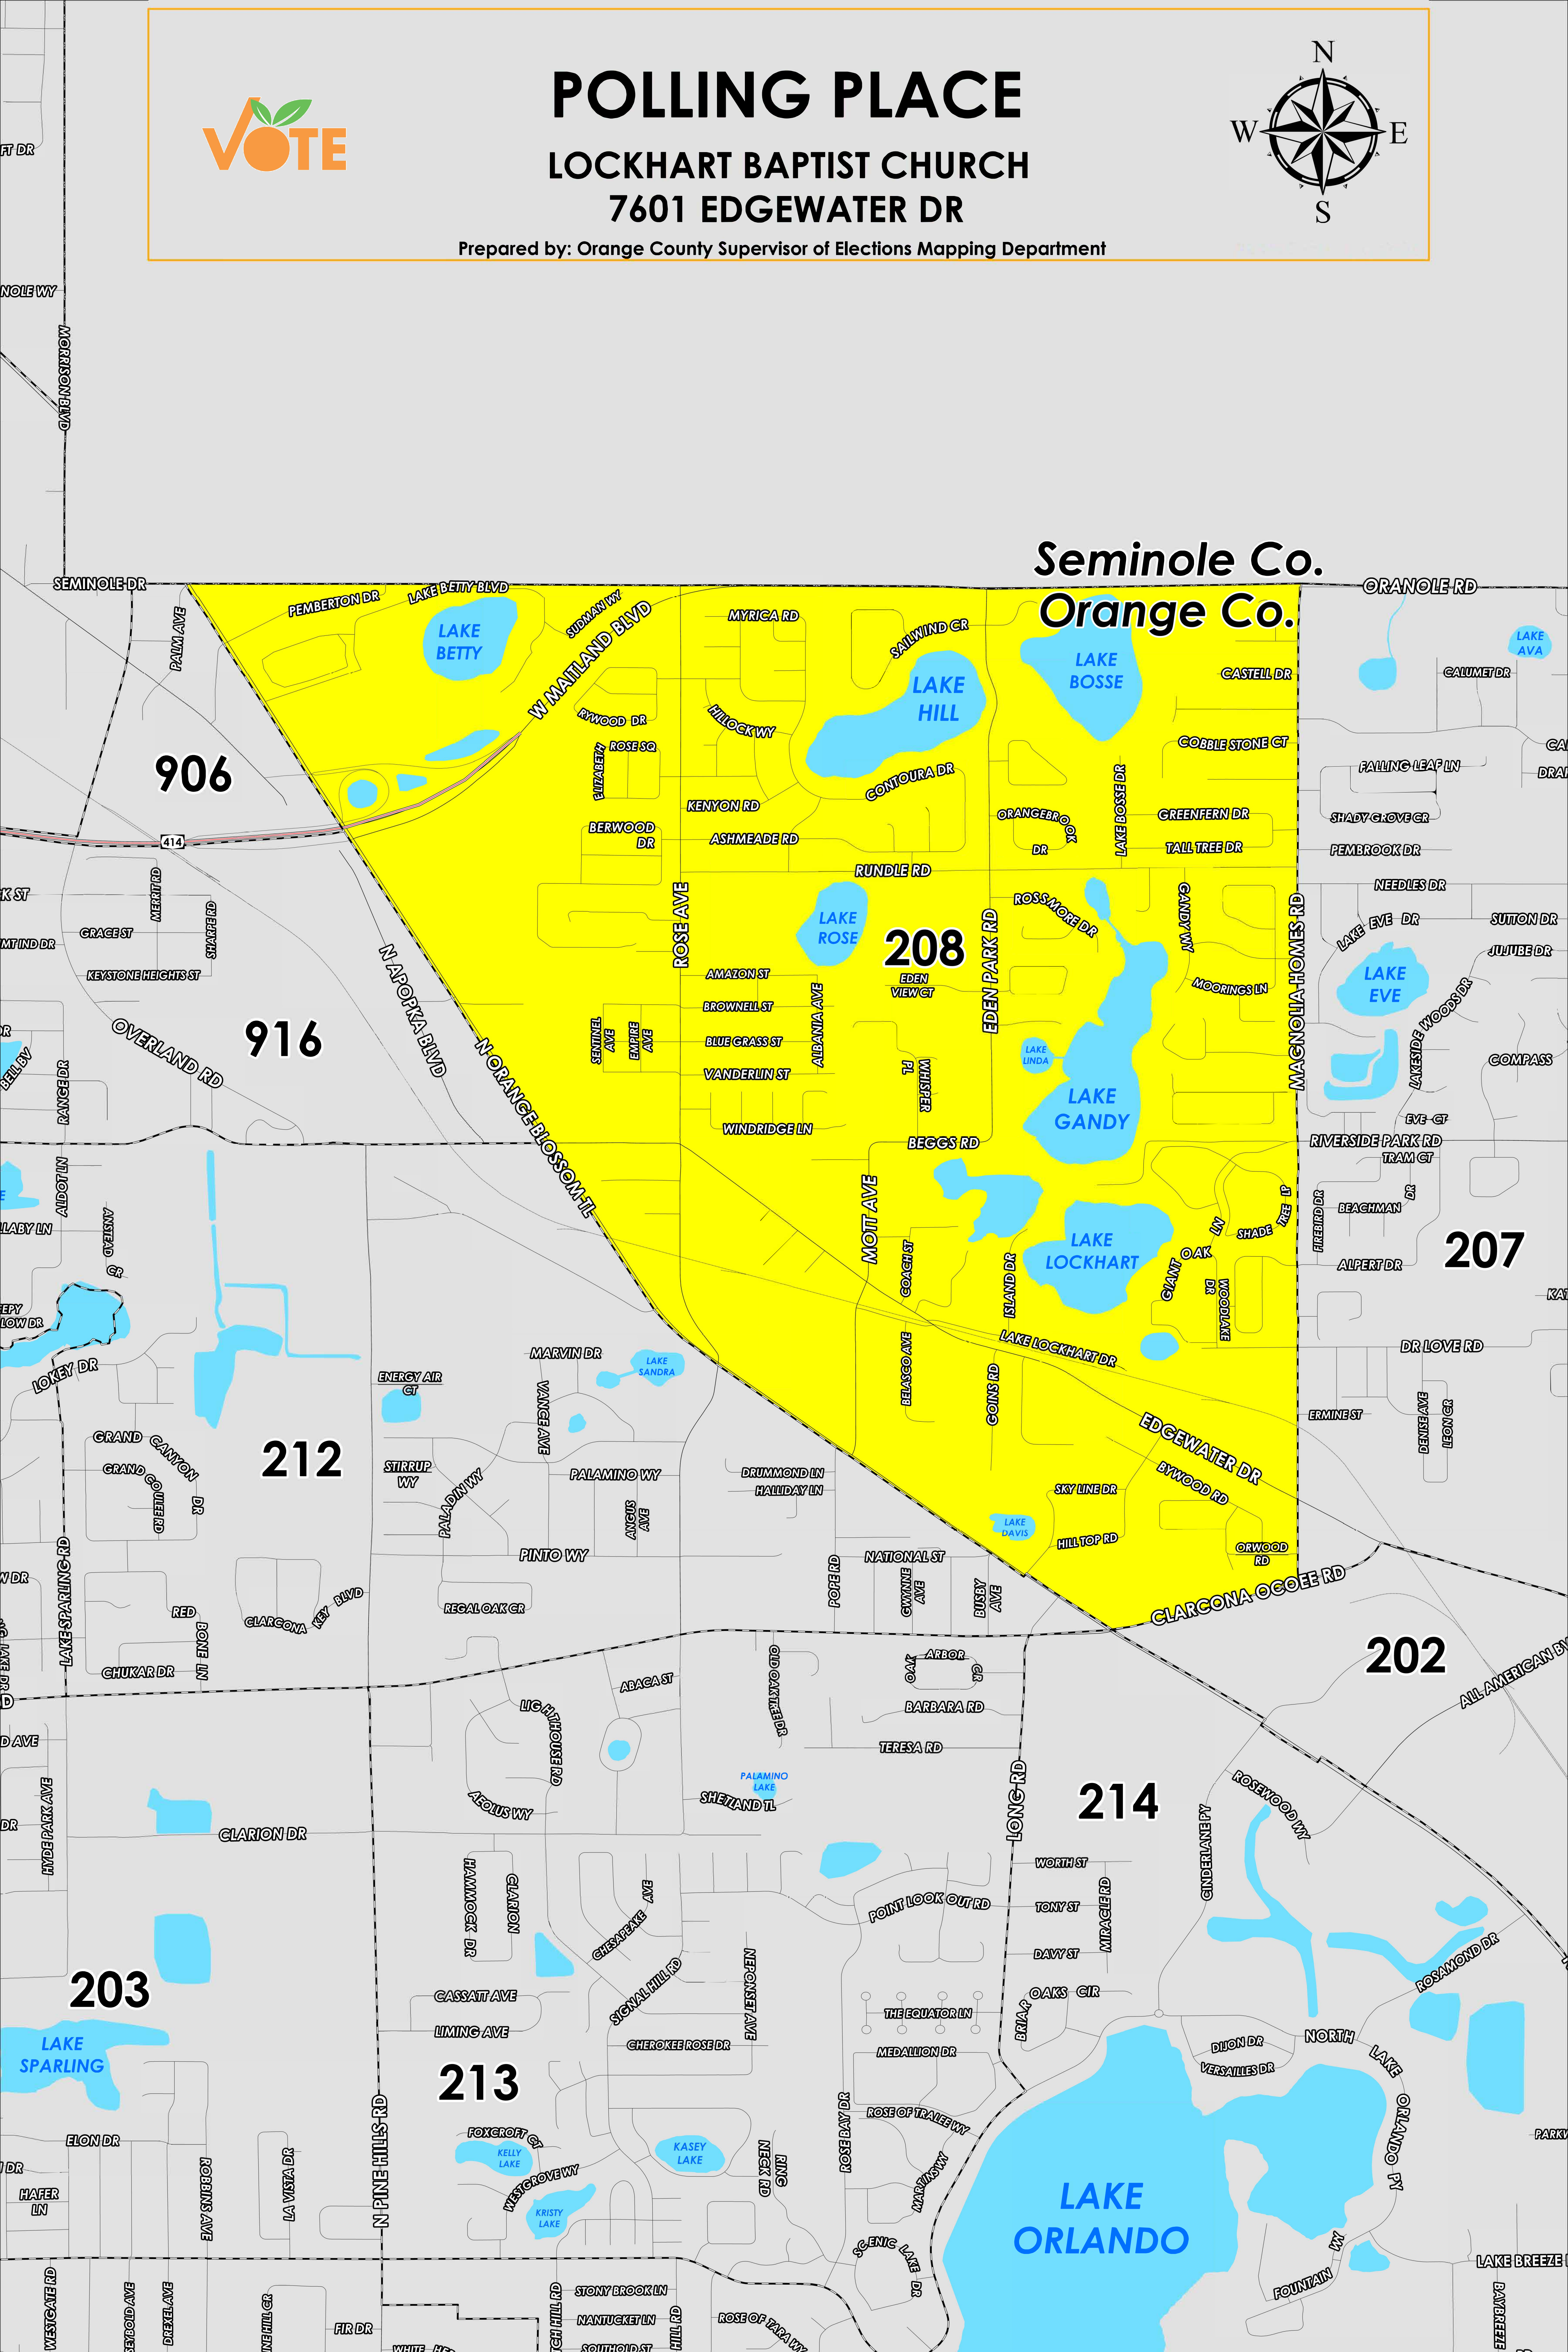

# POLLING PLACE

LOCKHART BAPTIST CHURCH  
7601 EDGEWATER DR

Prepared by: Orange County Supervisor of Elections Mapping Department

The Polling Place for 208 is Lockhart Baptist Church at 7601 Edgewater Drive.

Precinct 208 (2024) northern boundary follows along West Maitland Boulevard and Seminole/Orange County border, the western boundary follows along Orange Blossom Trail, the southern boundary follows along Clarcona Ocoee Road, and the eastern boundary follows along Magnolia Homes Road.

Precinct 208 contains sub precincts of:

208A is with district assignments of U.S. Congress 10, State Senate 15, State House 40, County Commission 2, and School Board 7.

208B is with district assignments of U.S. Congress 10, State Senate 15, State House 39, County Commission 2, and School Board 7.