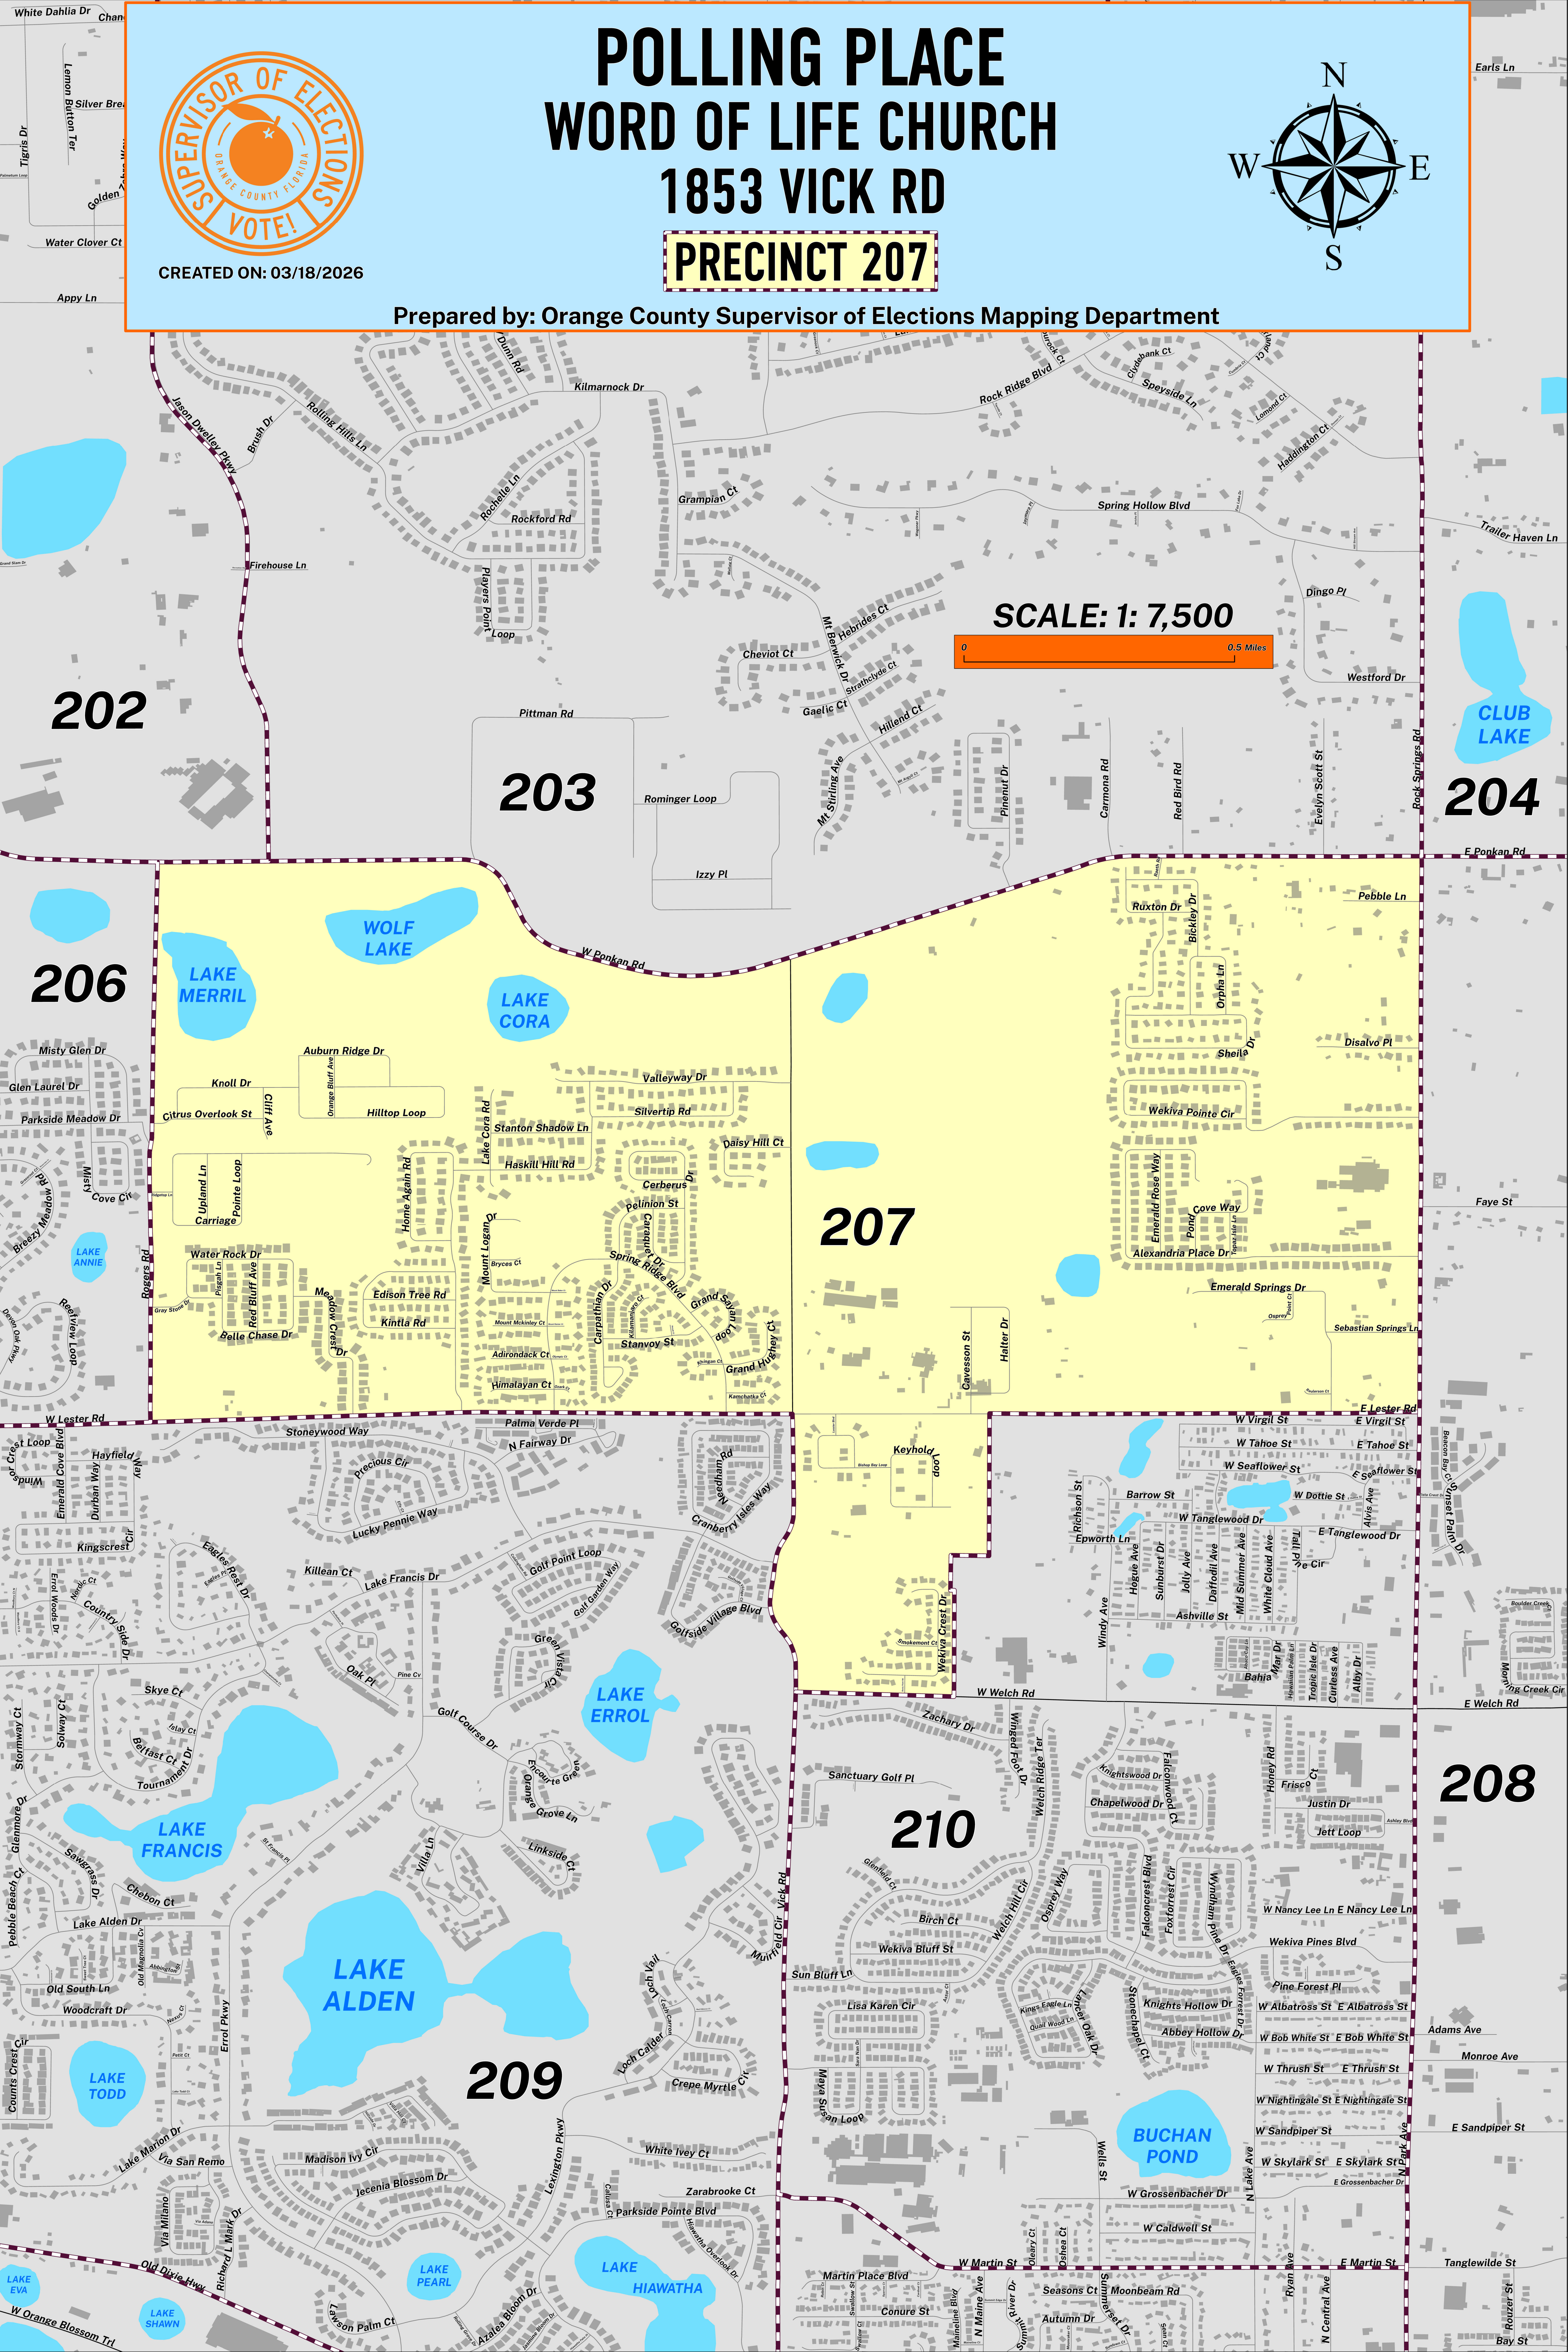

CREATED ON: 03/18/2026

POLLING PLACE WORD OF LIFE CHURCH 1853 VICK RD PRECINCT 207

Prepared by: Orange County Supervisor of Elections Mapping Department

SCALE: 1: 7,500

The Polling Place for Precinct 207 is Word of Life Church at 1853 Vick Road.

Precinct 207 (2026) northern boundary is Ponkan Road. The western boundary follows along Rogers Road. The southern boundary follows along West Lester Road, Vick Road, West Welch Road, then extends north, east of Wekiva Crest Drive back up to Lester Road. The eastern boundary follows along Rock Springs Road.

Precinct 207S is with district assignments of U.S. Congress 11, State Senate 15, State House 39, County Commission 2, School Board 7, and Soil & Water 2.

For more detailed views of other county and municipal precincts, [visit the District and Precinct Maps page](#). For more information about precinct boundaries, contact the [Orange County Supervisor of Elections office](#).

This map was produced by the Orange County Supervisor of Elections Mapping Department. Additional voter information can be found [on our website](#).