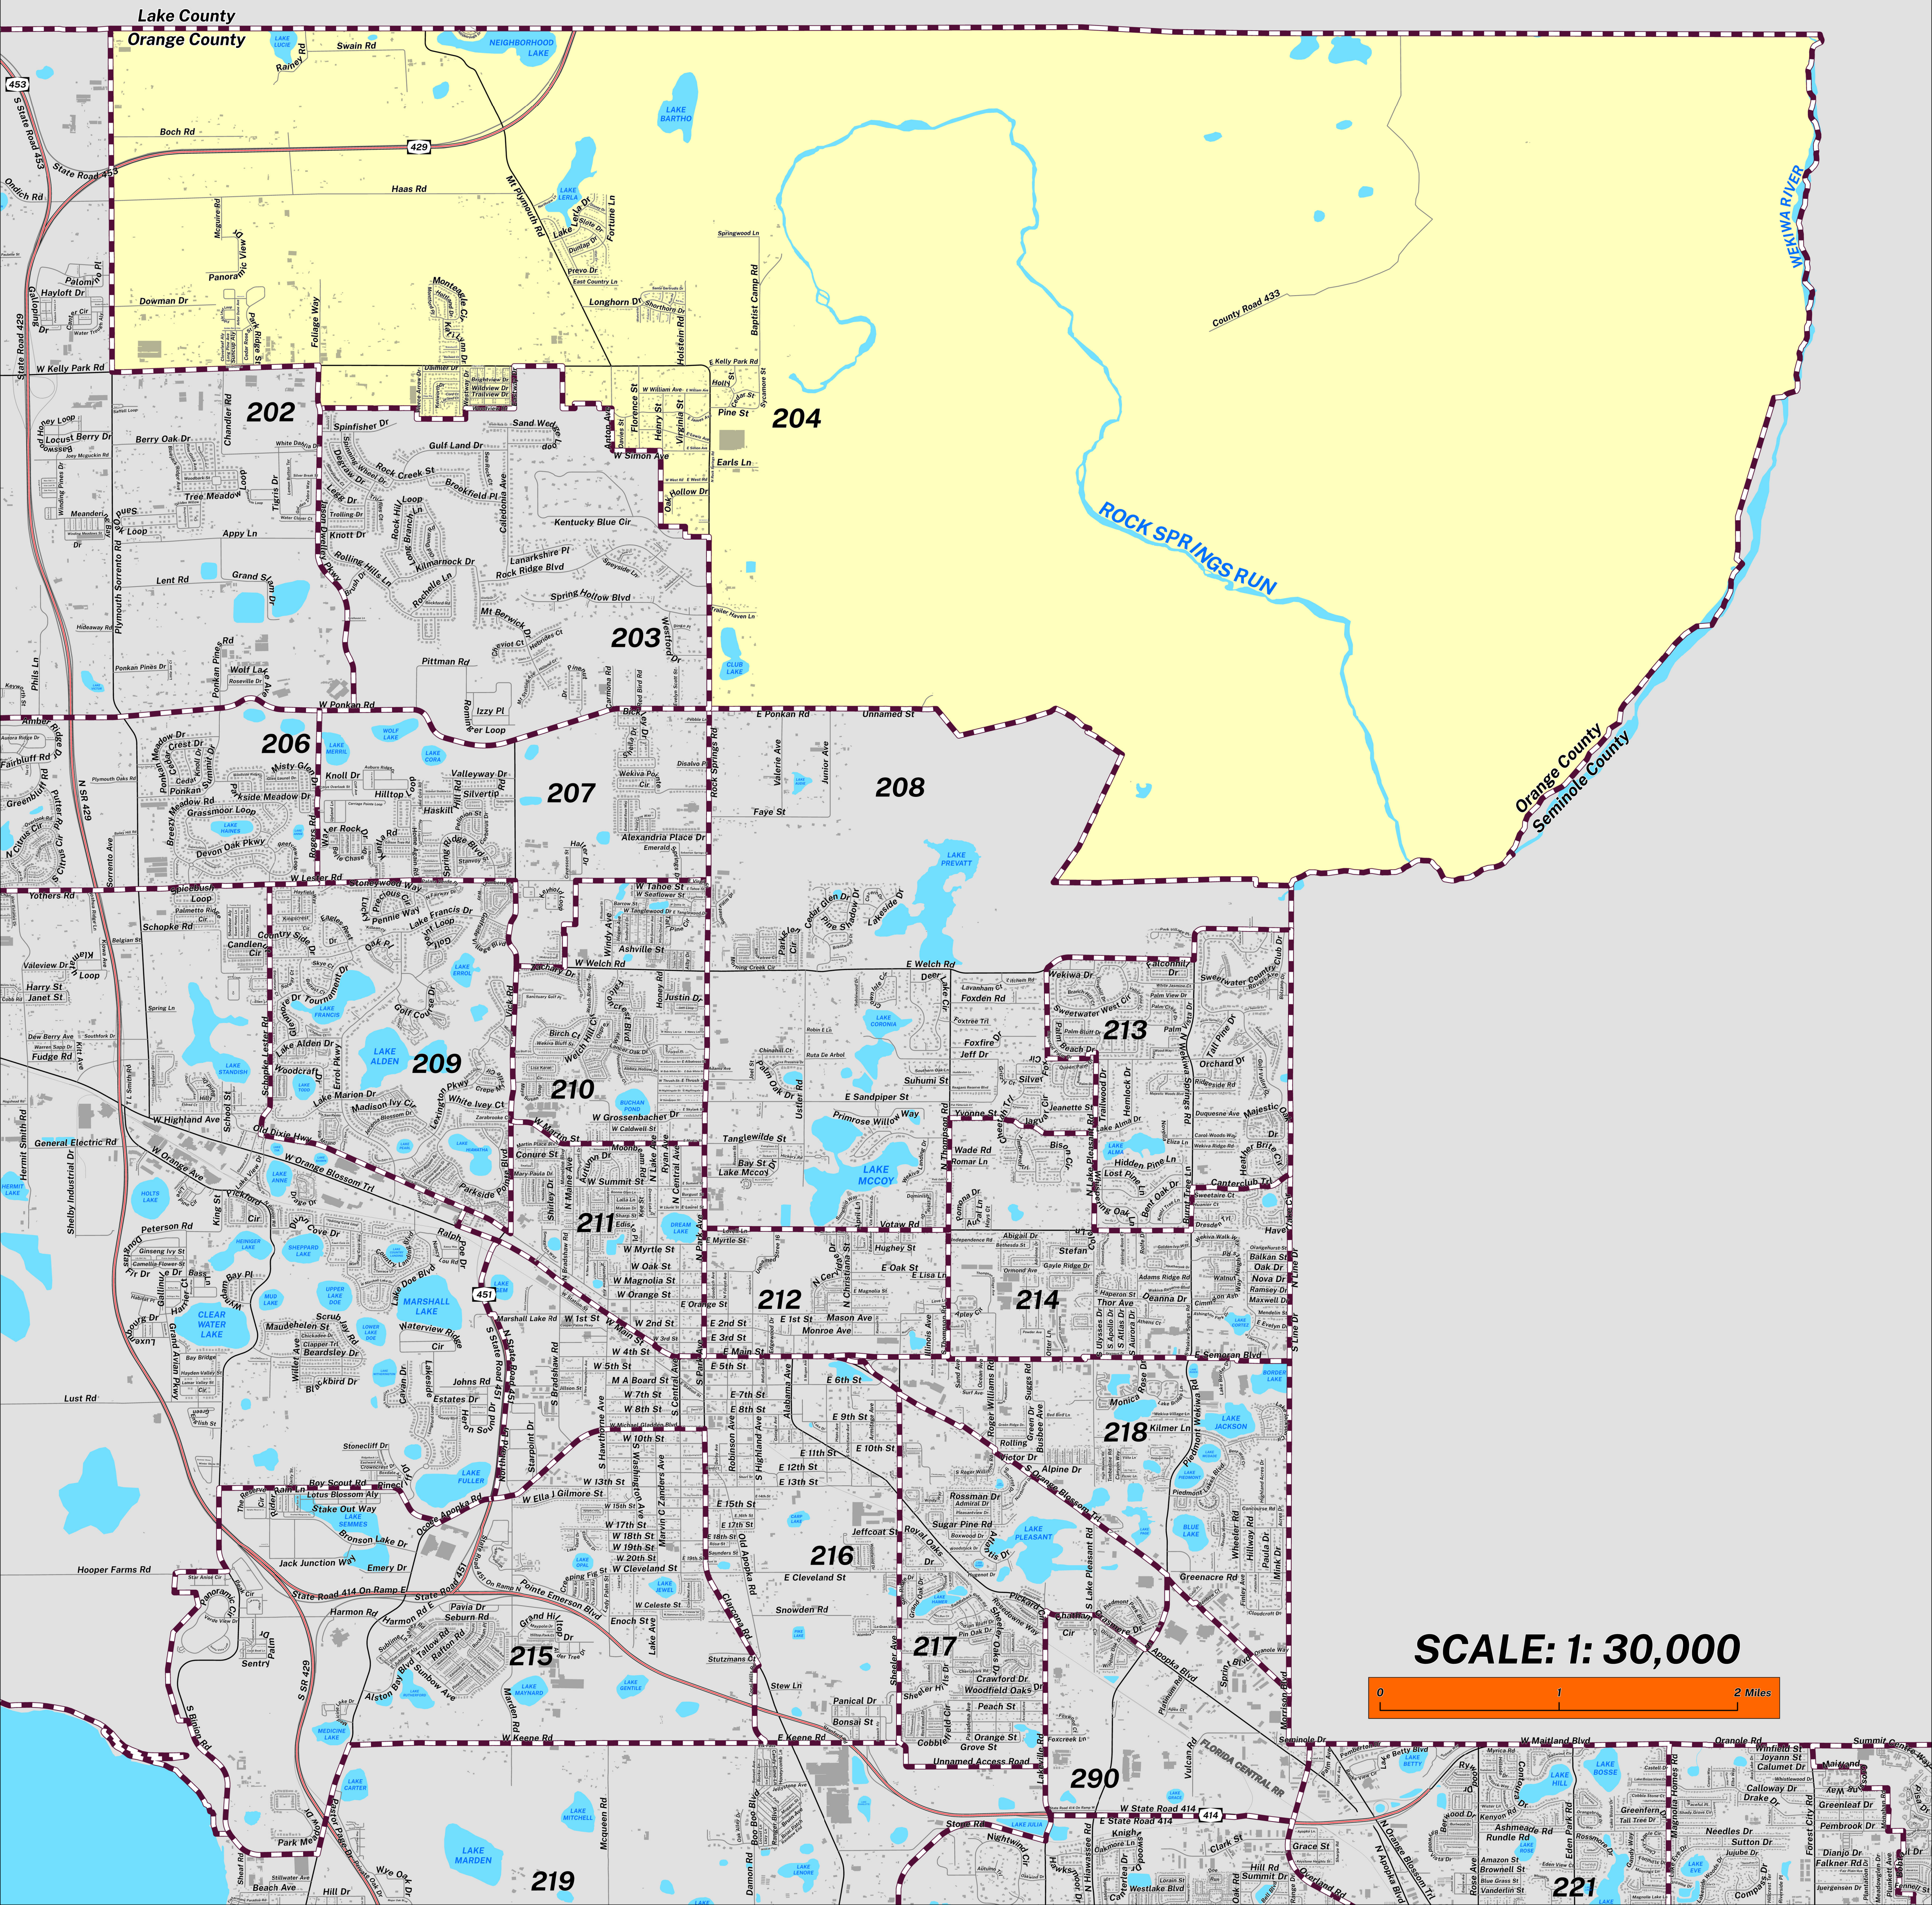

CREATED ON: 03/18/2026

POLLING PLACE GOSPEL CENTERED CHURCH 4490 ROCK SPRINGS RD

PRECINCT 204

Prepared by: Orange County Supervisor of Elections Mapping Department

SCALE: 1: 30,000

The Polling Place for Precinct 204 is Gospel Centered Church at 4490 Rock Springs Road.

Precinct 204 (2026) northern boundary follows along the Lake/Orange County border. The western boundary is Plymouth Sorrento Road. The southern boundary follows along West Kelly Park Road, Jason Dwelley Parkway and continues east below Woodview Drive then goes north to West Kelly Park Road. The southern boundary continues south to Anton Avenue, West Simon Avenue, North Rock Springs Road, East Ponkan Road then extends east to the Wekiwa River. The eastern boundary is Seminole/Orange County border.

This map was produced by the Orange County Supervisor of Elections Mapping Department. Additional voter information can be found [on our website](#).