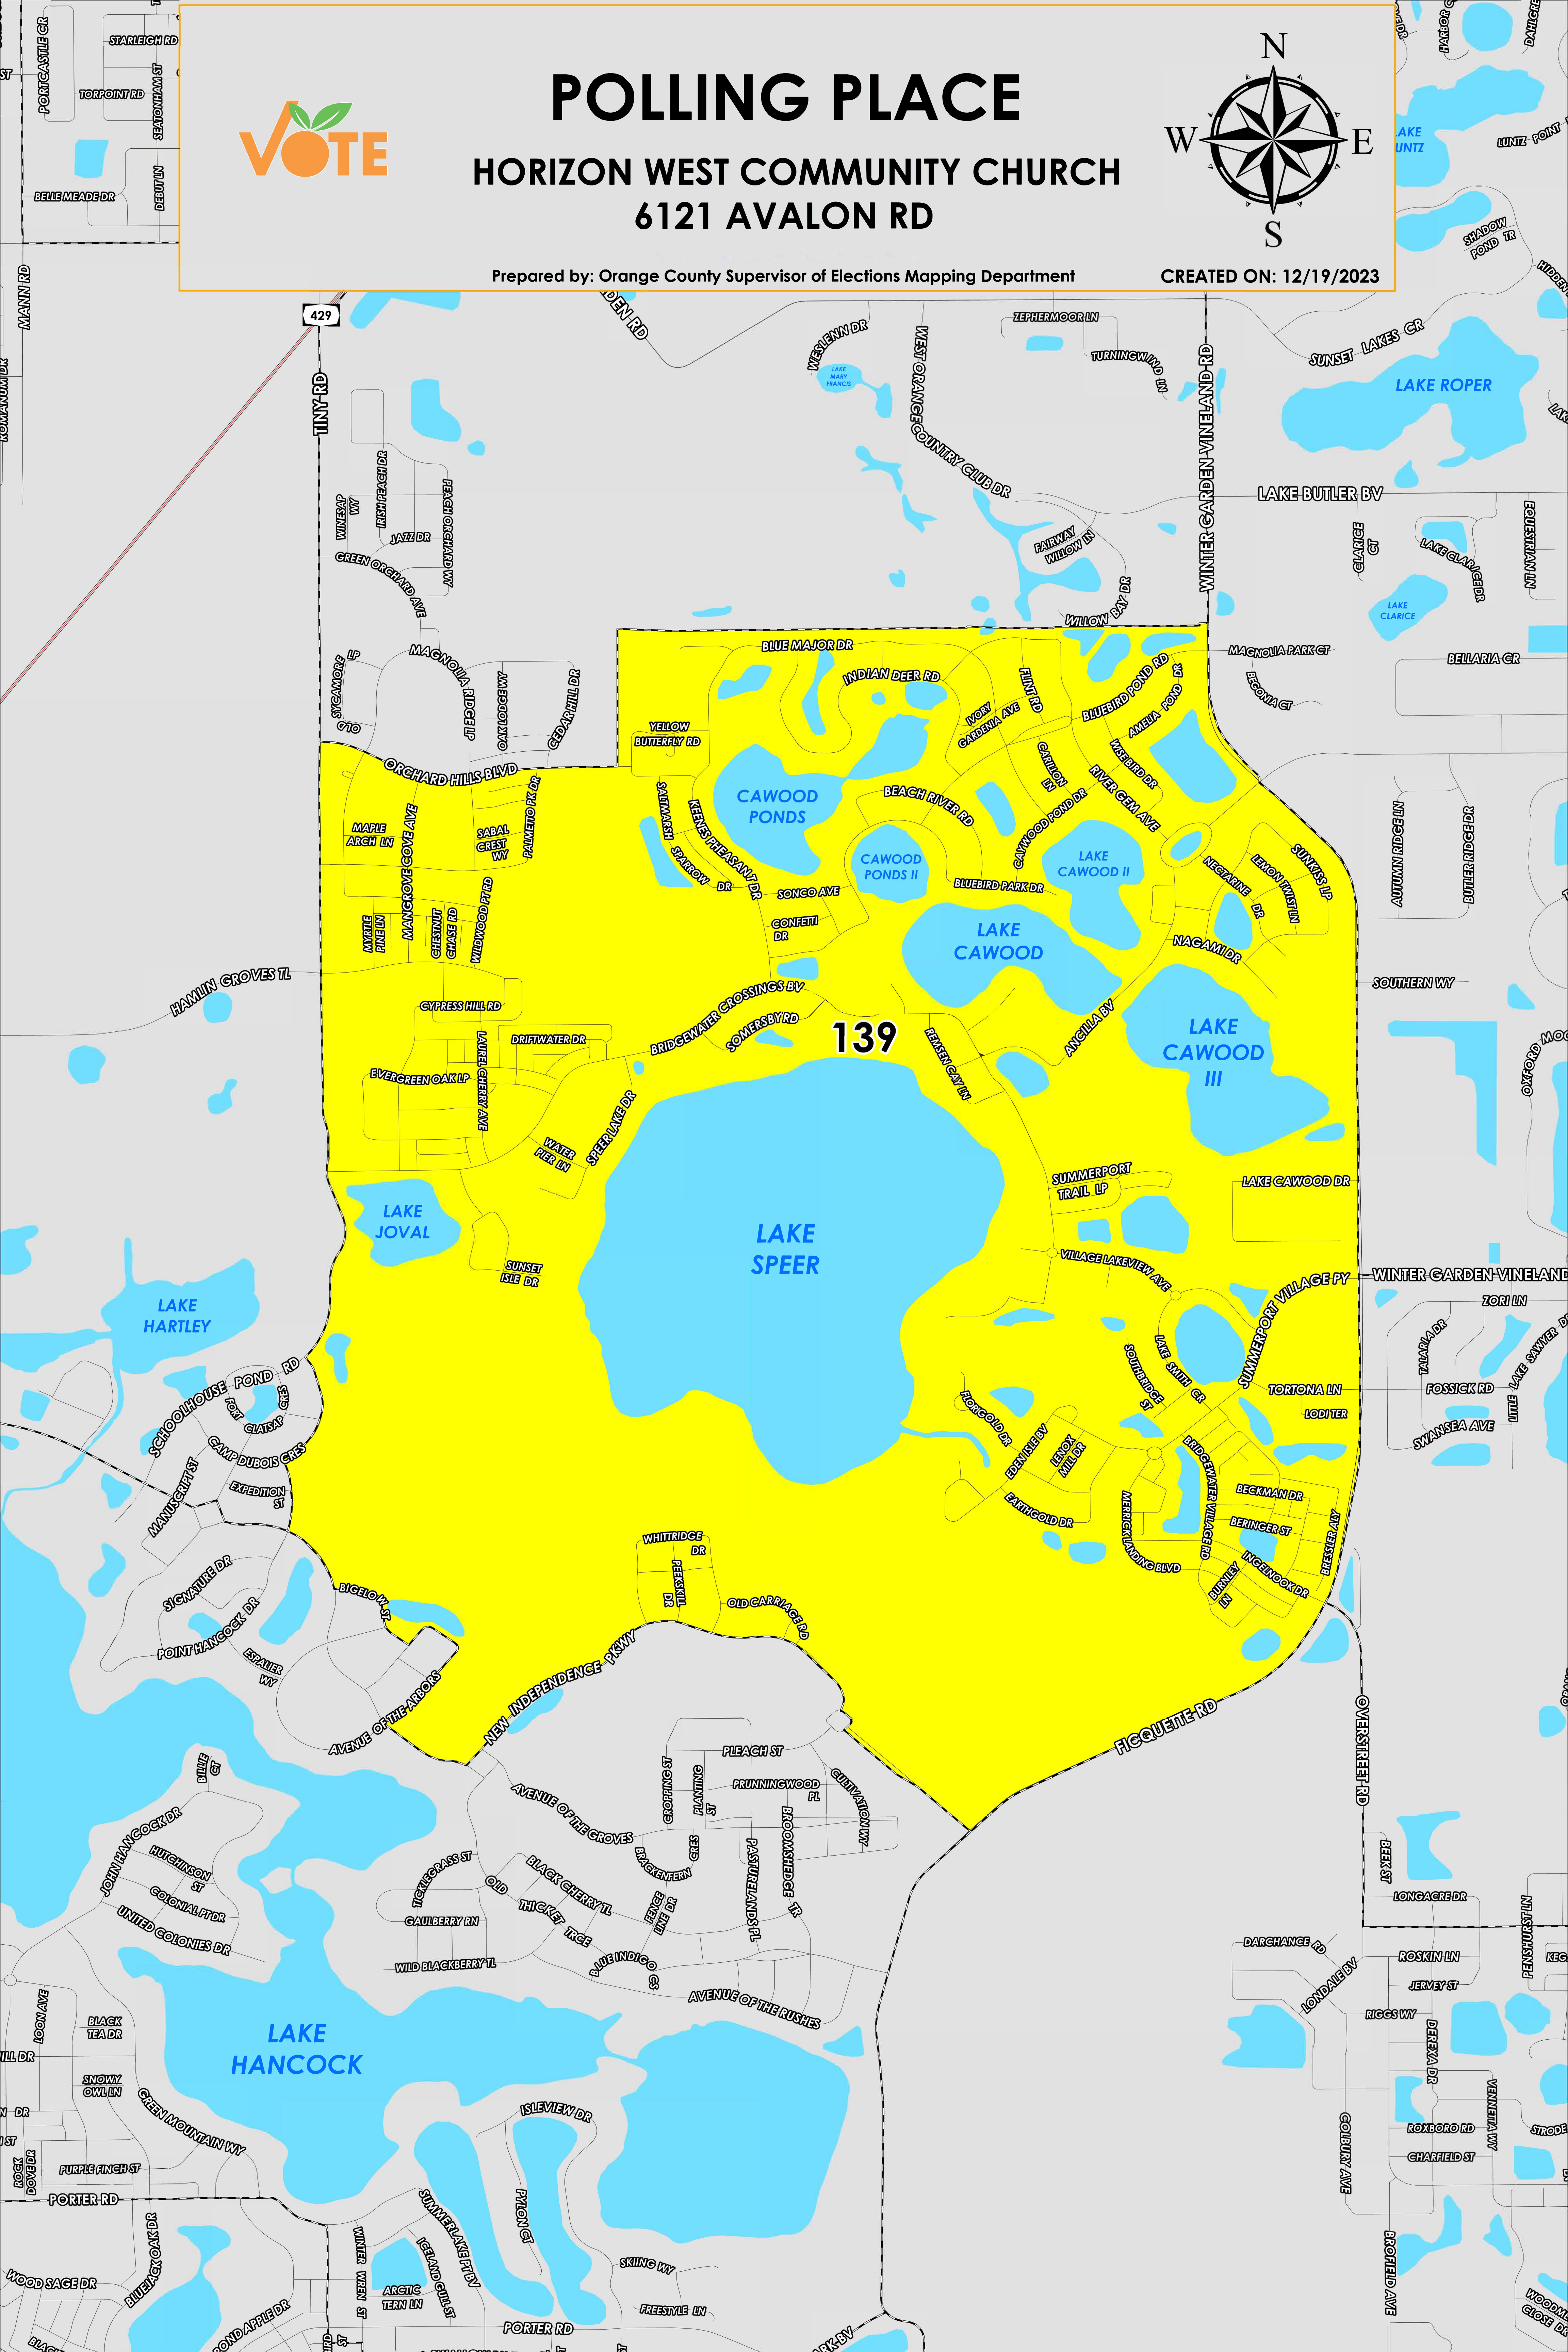

POLLING PLACE

HORIZON WEST COMMUNITY CHURCH
6121 AVALON RD

Prepared by: Orange County Supervisor of Elections Mapping Department

CREATED ON: 12/19/2023

The Polling Place for Precinct 139 is Horizon West Community Church at 6121 Avalon Road.

Precinct 139 (2024) northern boundary follows parallel north of River Gem Avenue and Blue Major Boulevard and extends to Orchard Hills Boulevard. The western boundary follows a road combination west of Yellow Butterfly Road, Tiny Road, and Camp Dubois Crescent then extends to Avenue of the Arbors. The southern boundary follows along Bigelow Street, New Independence Parkway and extends to Ficquette Road. The eastern boundary follows along Winter Garden Vineland Road.

This map was produced by the Orange County Supervisor of Elections Mapping Department. Additional voter information can be found [on our website](#).