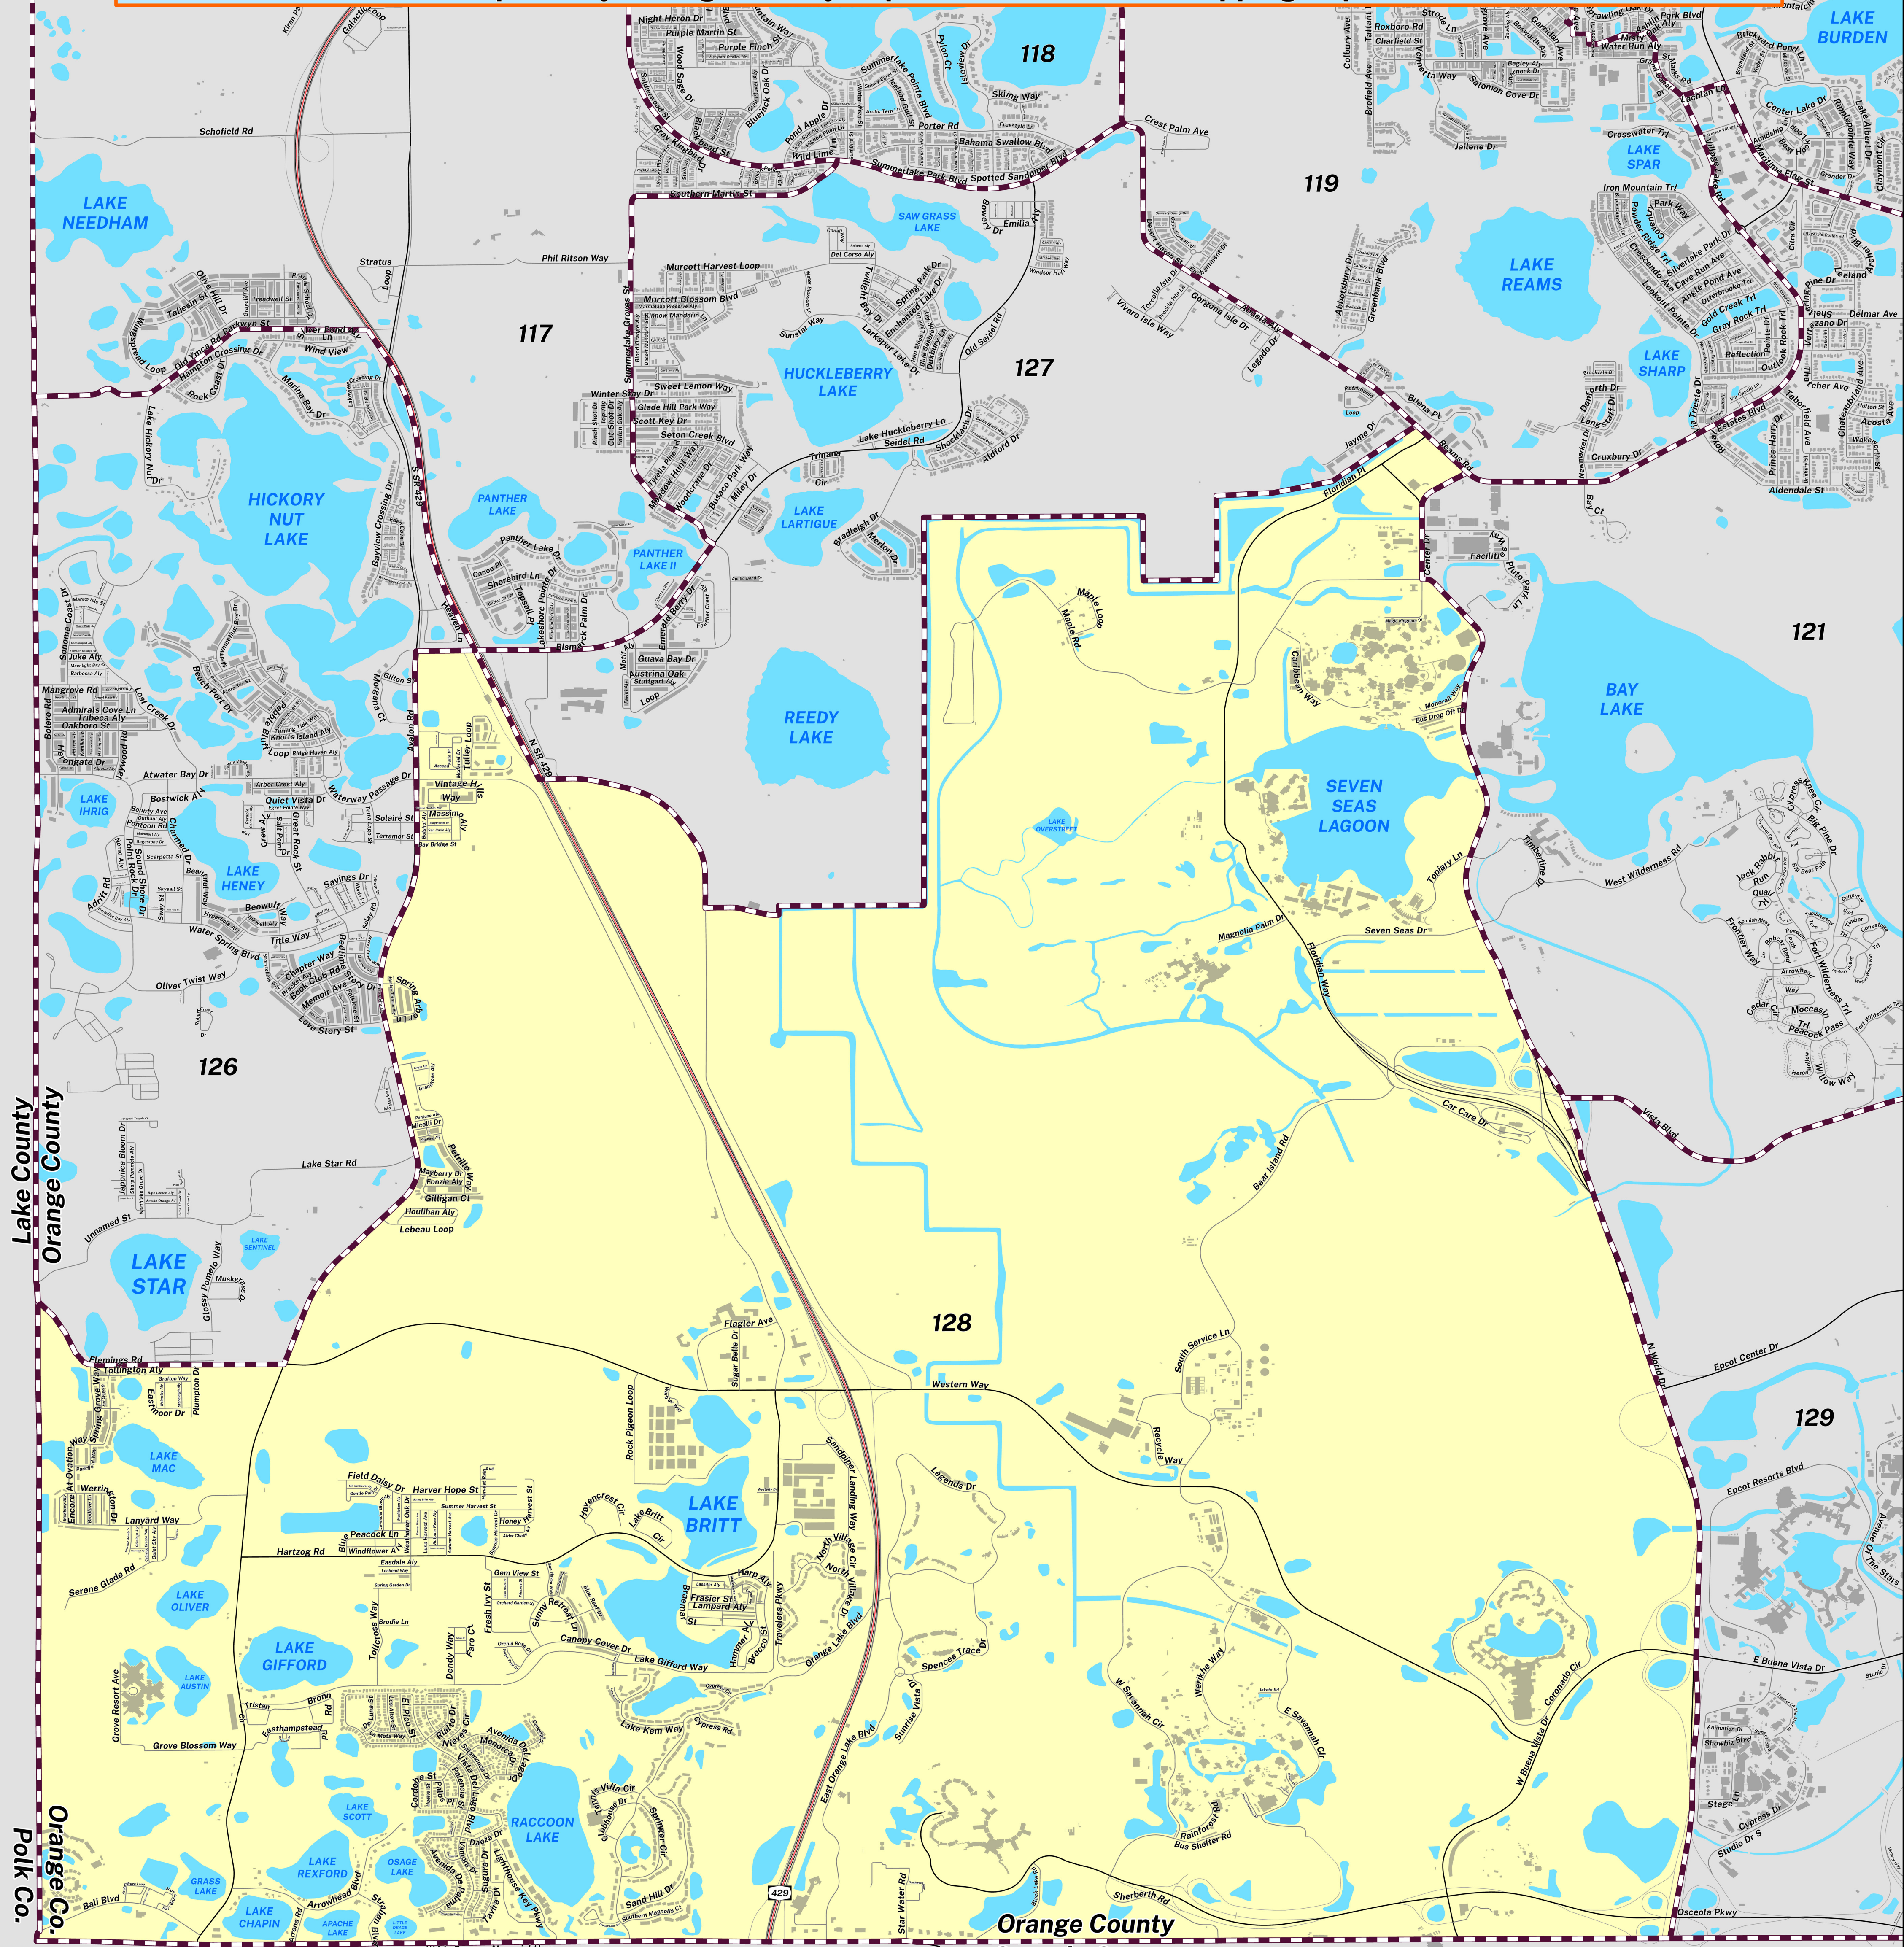

# POLLING PLACE

# PRECINCT 128

Prepared by: Orange County Supervisor of Elections Mapping Department

SCALE: 1: 20,000

Lake County  
Orange County

Orange Co.  
Polk Co.

Orange County  
Osceola County

The Polling Place for Precinct 128 is Vista Del Lago Community Center at 14465 Vista Del Lago Boulevard.

Precinct 128 (2026) northern boundary follows the canal system north of Floridian Place then travels south of Reedy Lake, then extends to Hartzog Road. The northern boundary continues on SR-429, Avalon Road and Flemings Road until the Lake/Orange County border. The western boundary follows along the Lake/Polk/Orange County border. The southern boundary follows along the Osceola/Orange County border. The eastern boundary follows North World Drive and Center Drive up to Reams Road.