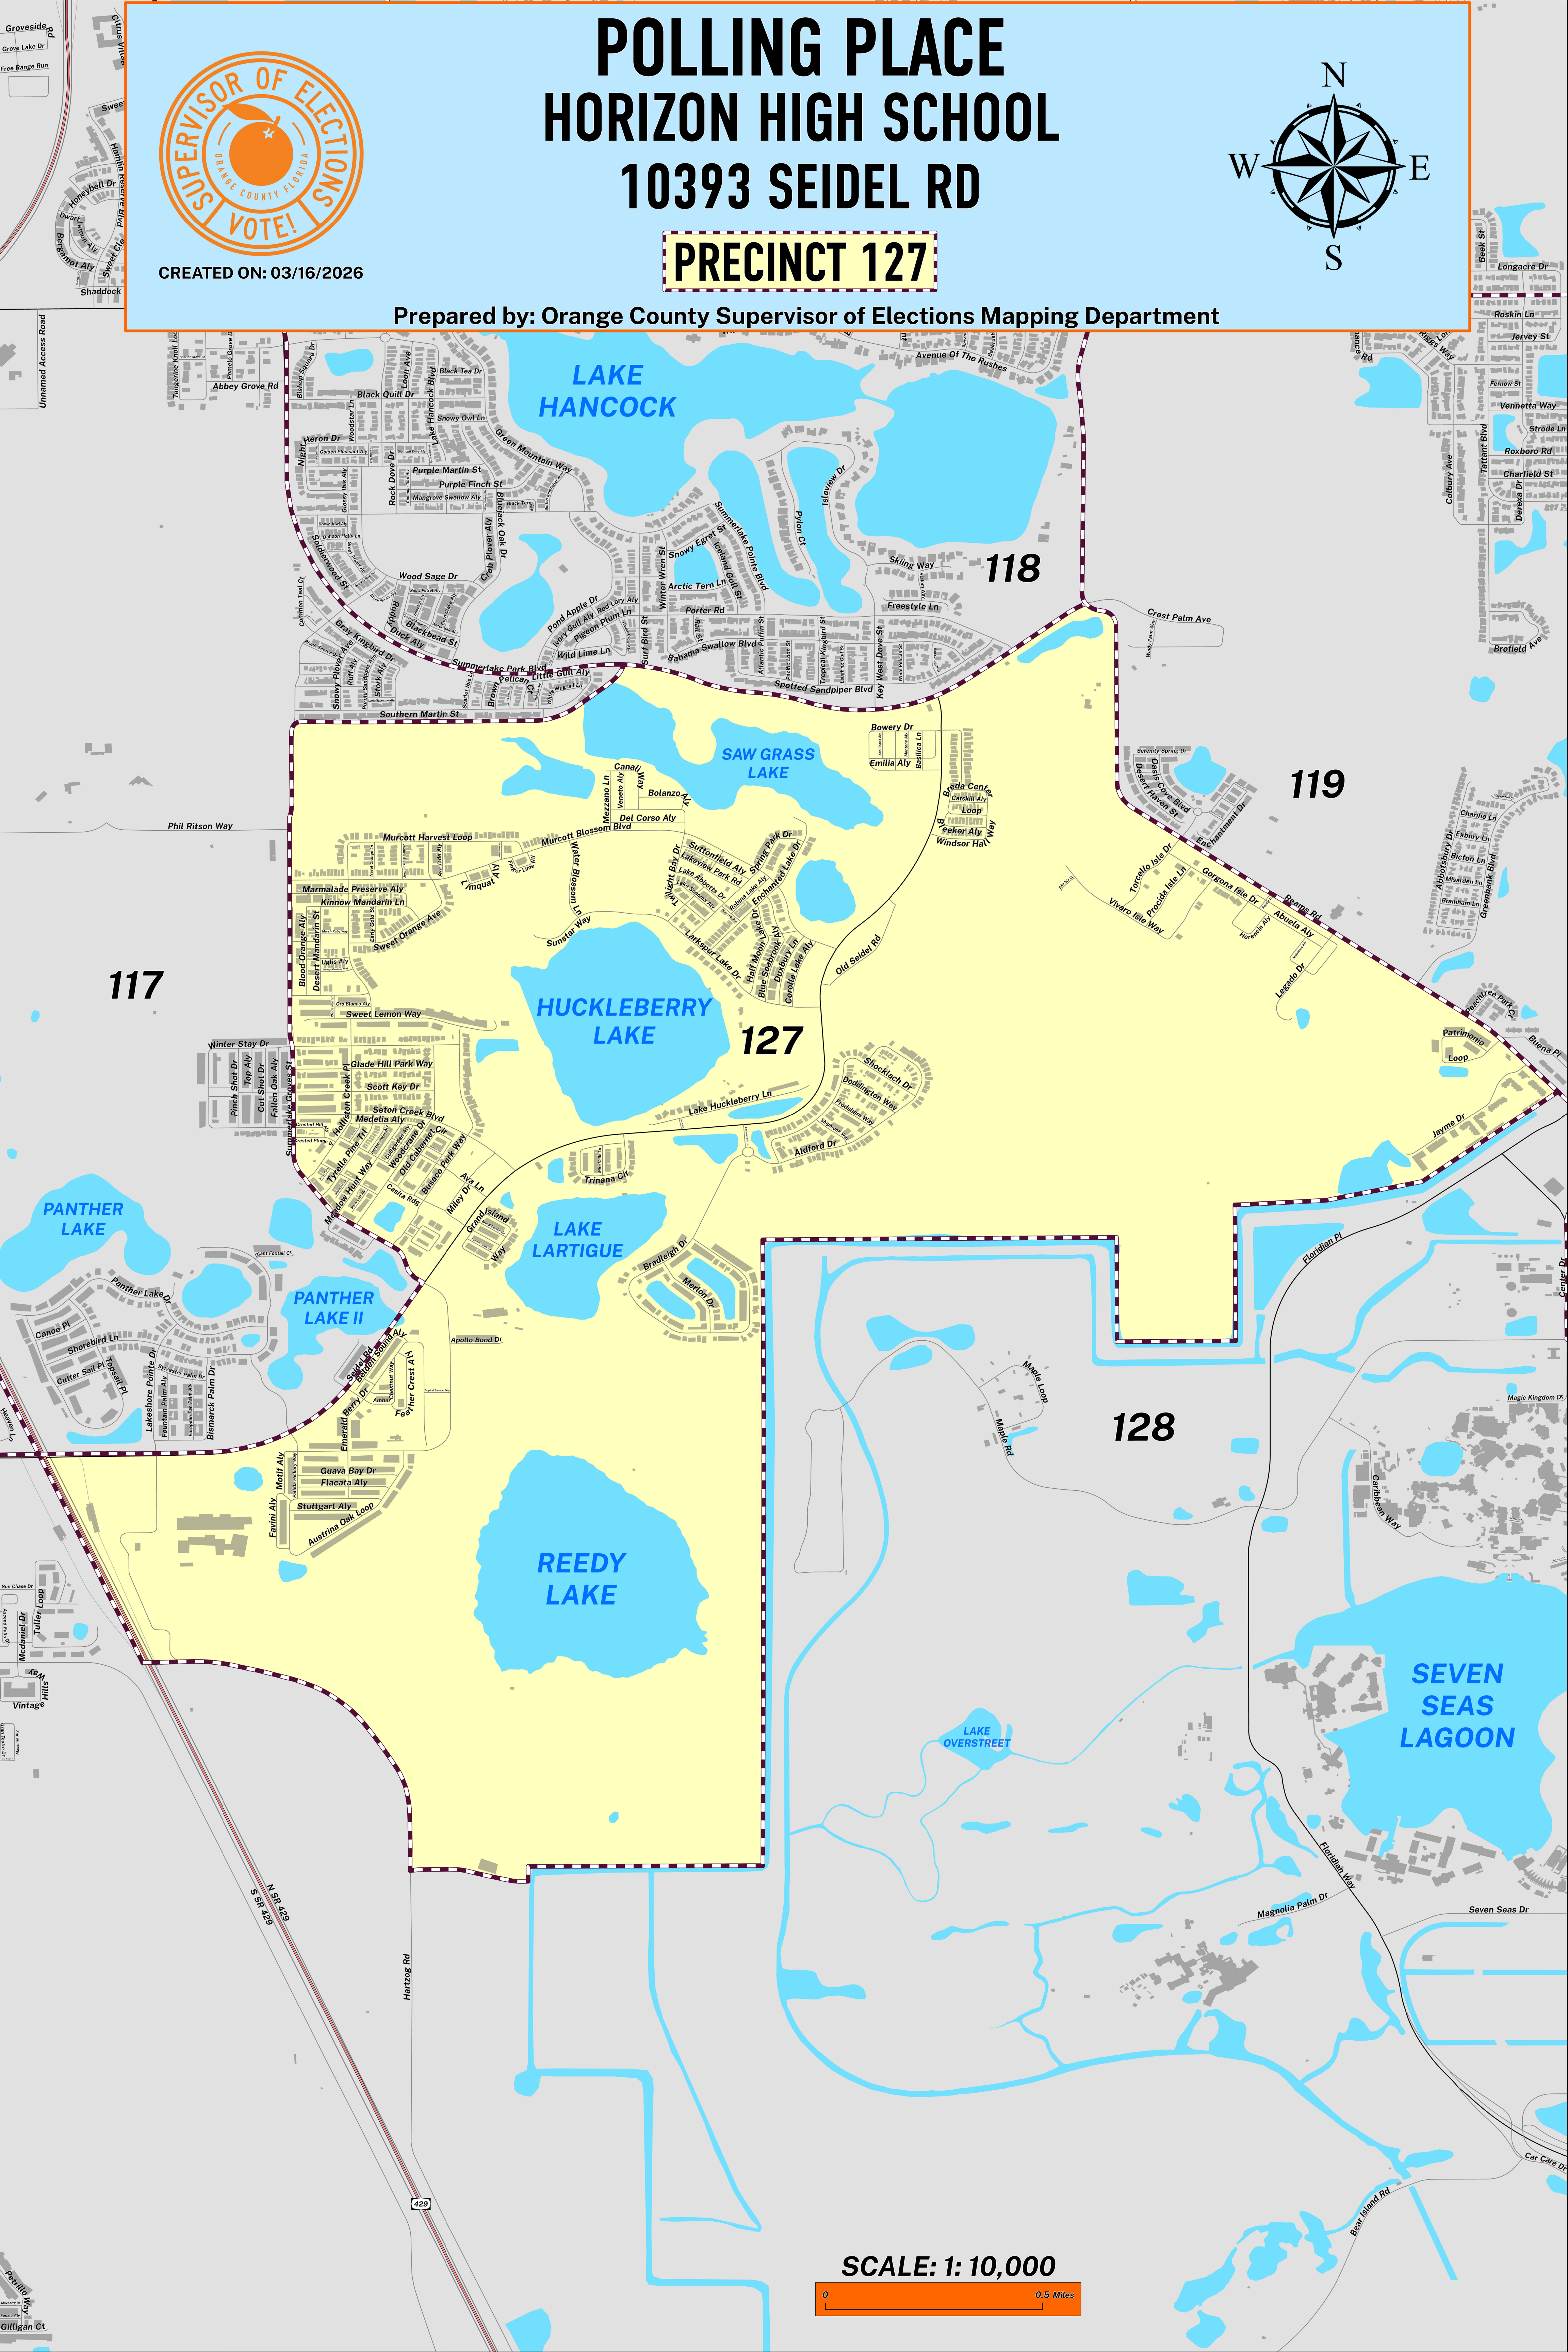

CREATED ON: 03/16/2026

POLLING PLACE HORIZON HIGH SCHOOL 10393 SEIDEL RD

PRECINCT 127

Prepared by: Orange County Supervisor of Elections Mapping Department

SCALE: 1: 10,000

The Polling Place for Precinct 127 is Horizon High School at 10393 Seidel Road.

Precinct 127 (2026) northern boundary follows Summerlake Park Boulevard and Phil Ritson Way. The western boundary follows along Summerlake Grove Steet, Seidel Road and extends along SR-429. The southern boundary follows Hartzog Road and extends east along the canal system until it reaches just north of Floridian Place. The eastern boundary is Reams Road.

Precinct 127S is with district assignments of U.S. Congress 11, State Senate 13, State House 45, County Commission 1, School Board 4, and Soil & Water 1.

For more detailed views of other county and municipal precincts, [visit the District and Precinct Maps page](#). For more information about precinct boundaries, contact the [Orange County Supervisor of Elections office](#).

This map was produced by the Orange County Supervisor of Elections Mapping Department. Additional voter information can be found [on our website](#).