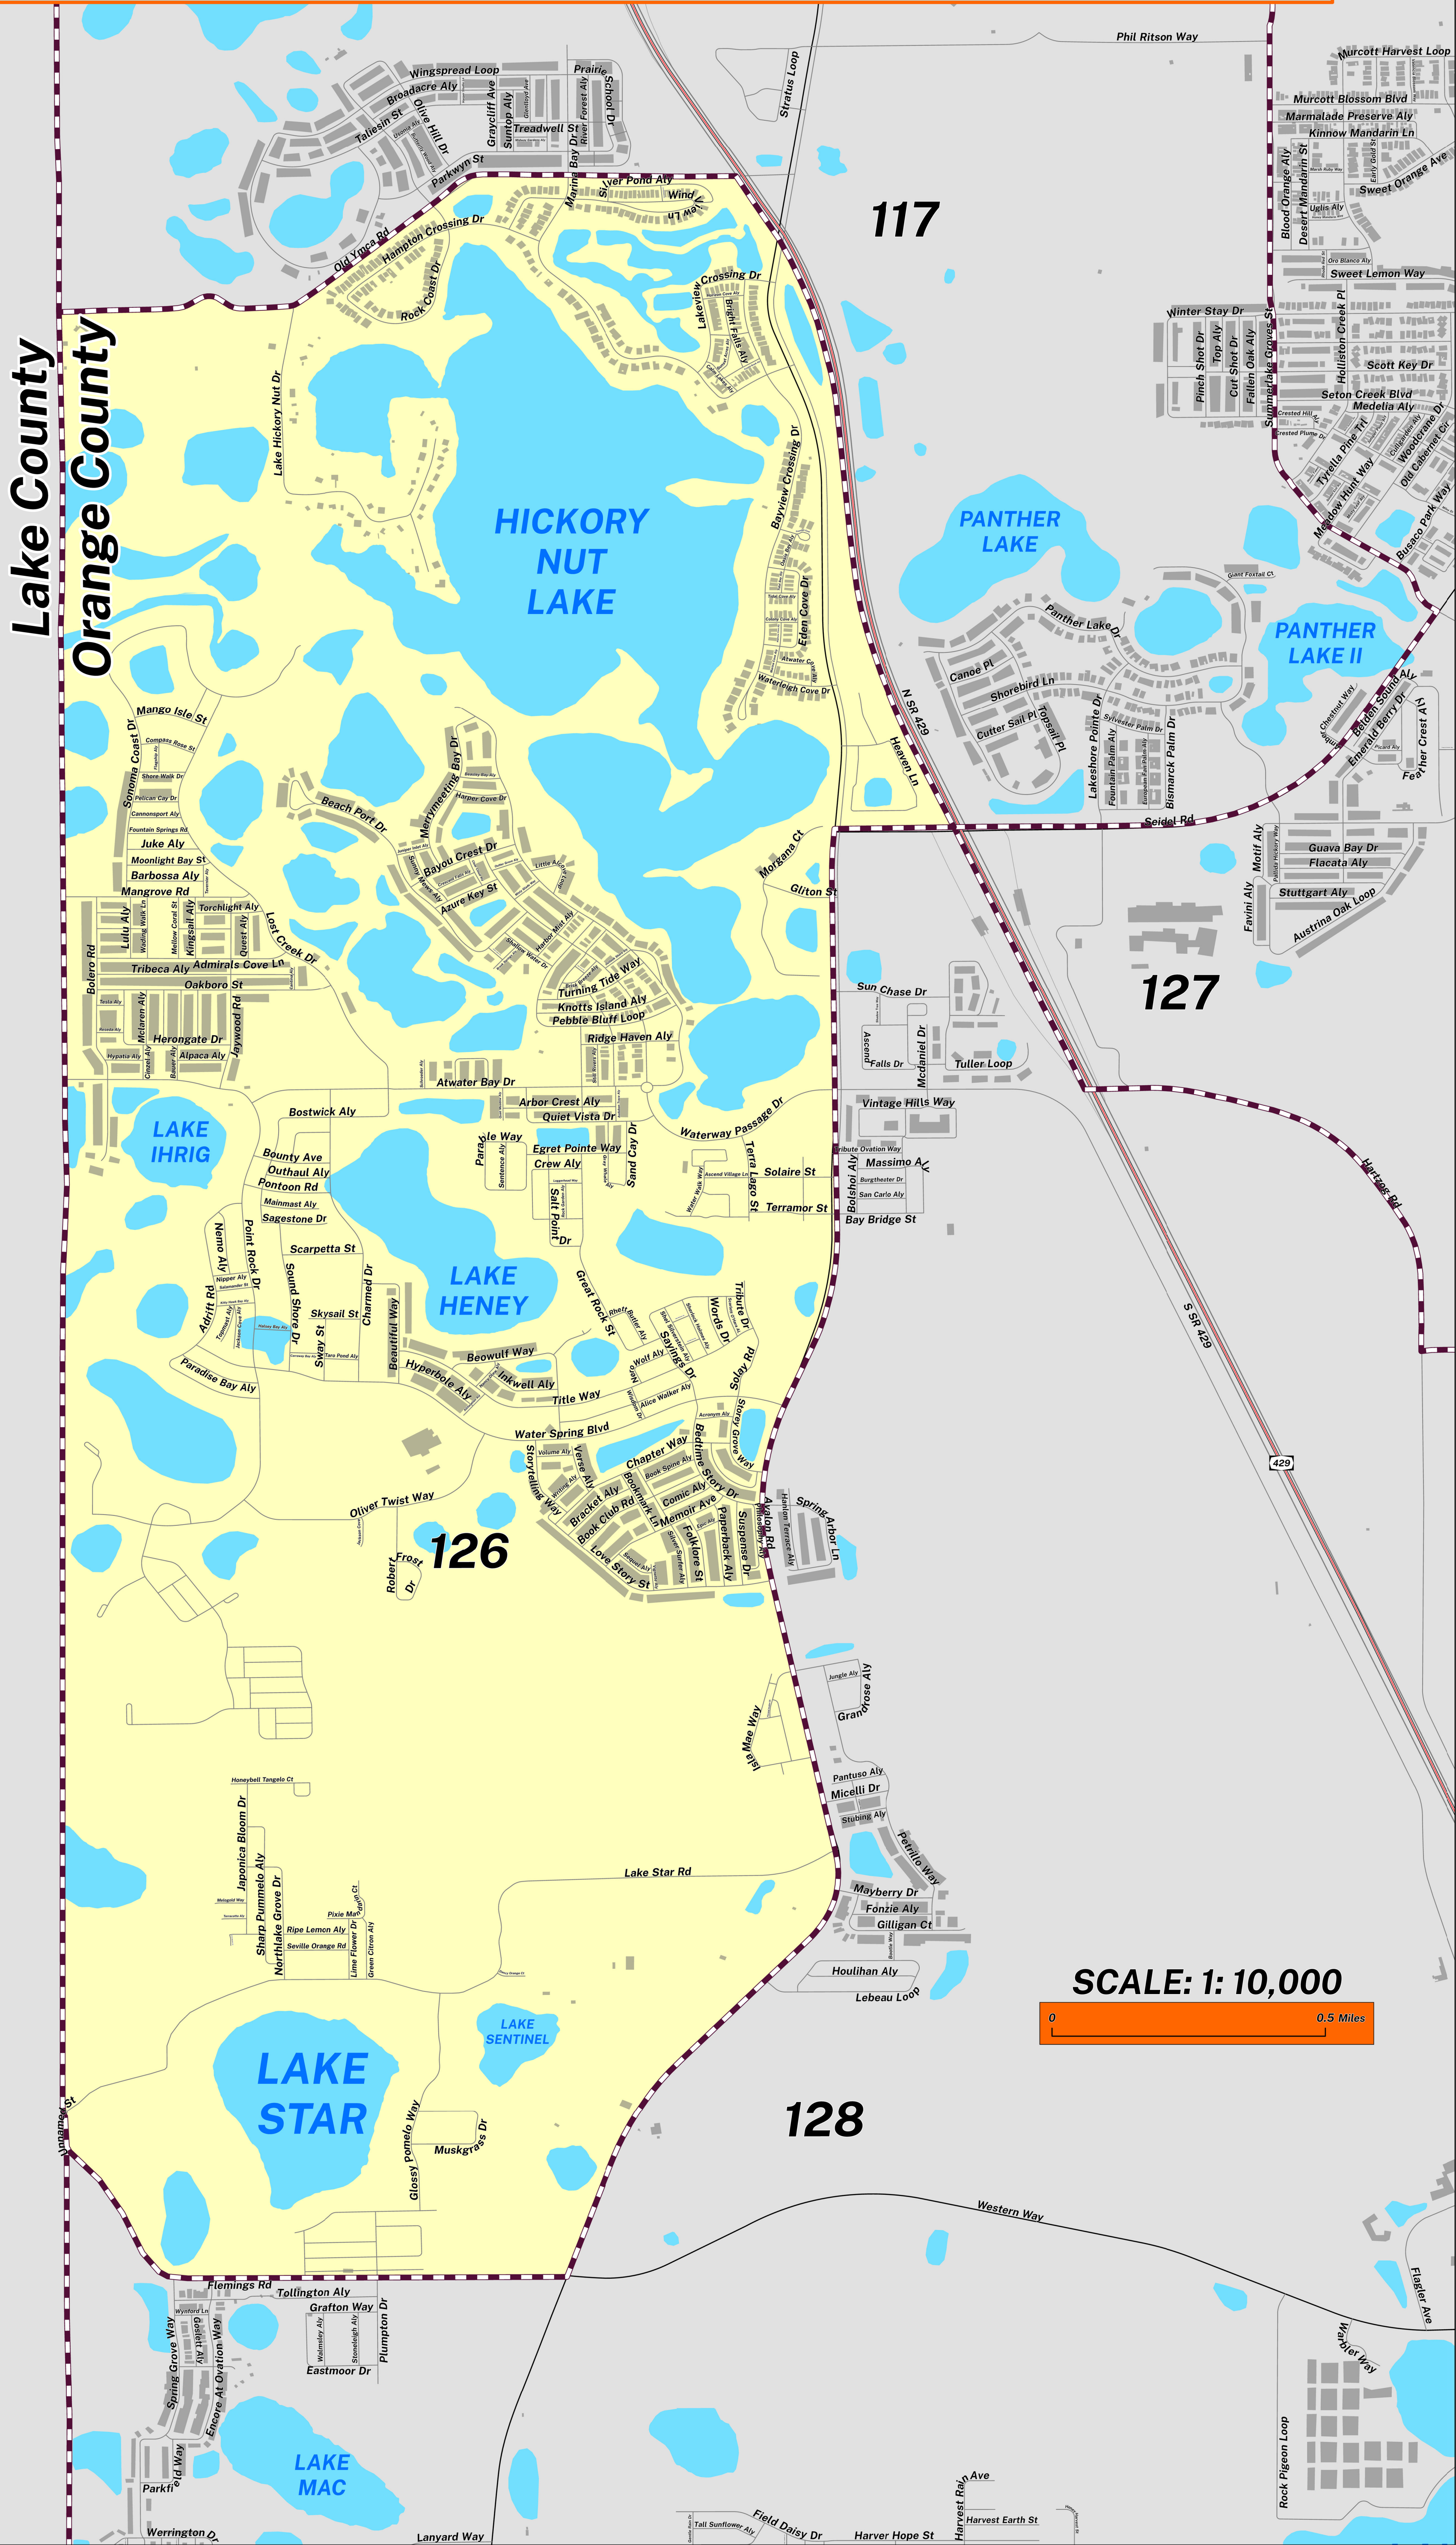

CREATED ON: 03/16/2026

POLLING PLACE VISTA DEL LAGO COMMUNITY CENTER 14465 VISTA DEL LAGO BLVD

PRECINCT 126

Prepared by: Orange County Supervisor of Elections Mapping Department

SCALE: 1: 10,000

The Polling Place for Precinct 126 is Vista Del Lago Community Center at 14465 Vista Del Lago Boulevard.

Precinct 126 (2026) northern boundary is Old Ymca Road. The western boundary follows along the Lake/Orange County border. The southern boundary is Flemings Road. The eastern boundary follows a combination of Avalon Road, Seidel Road, and SR-429.

Precinct 126S is with district assignments of U.S. Congress 11, State Senate 13, State House 45, County Commission 1, School Board 4, and Soil & Water 1.

For more detailed views of other county and municipal precincts, [visit the District and Precinct Maps page](#). For more information about precinct boundaries, contact the [Orange County Supervisor of Elections office](#).

This map was produced by the Orange County Supervisor of Elections Mapping Department. Additional voter information can be found [on our website](#).