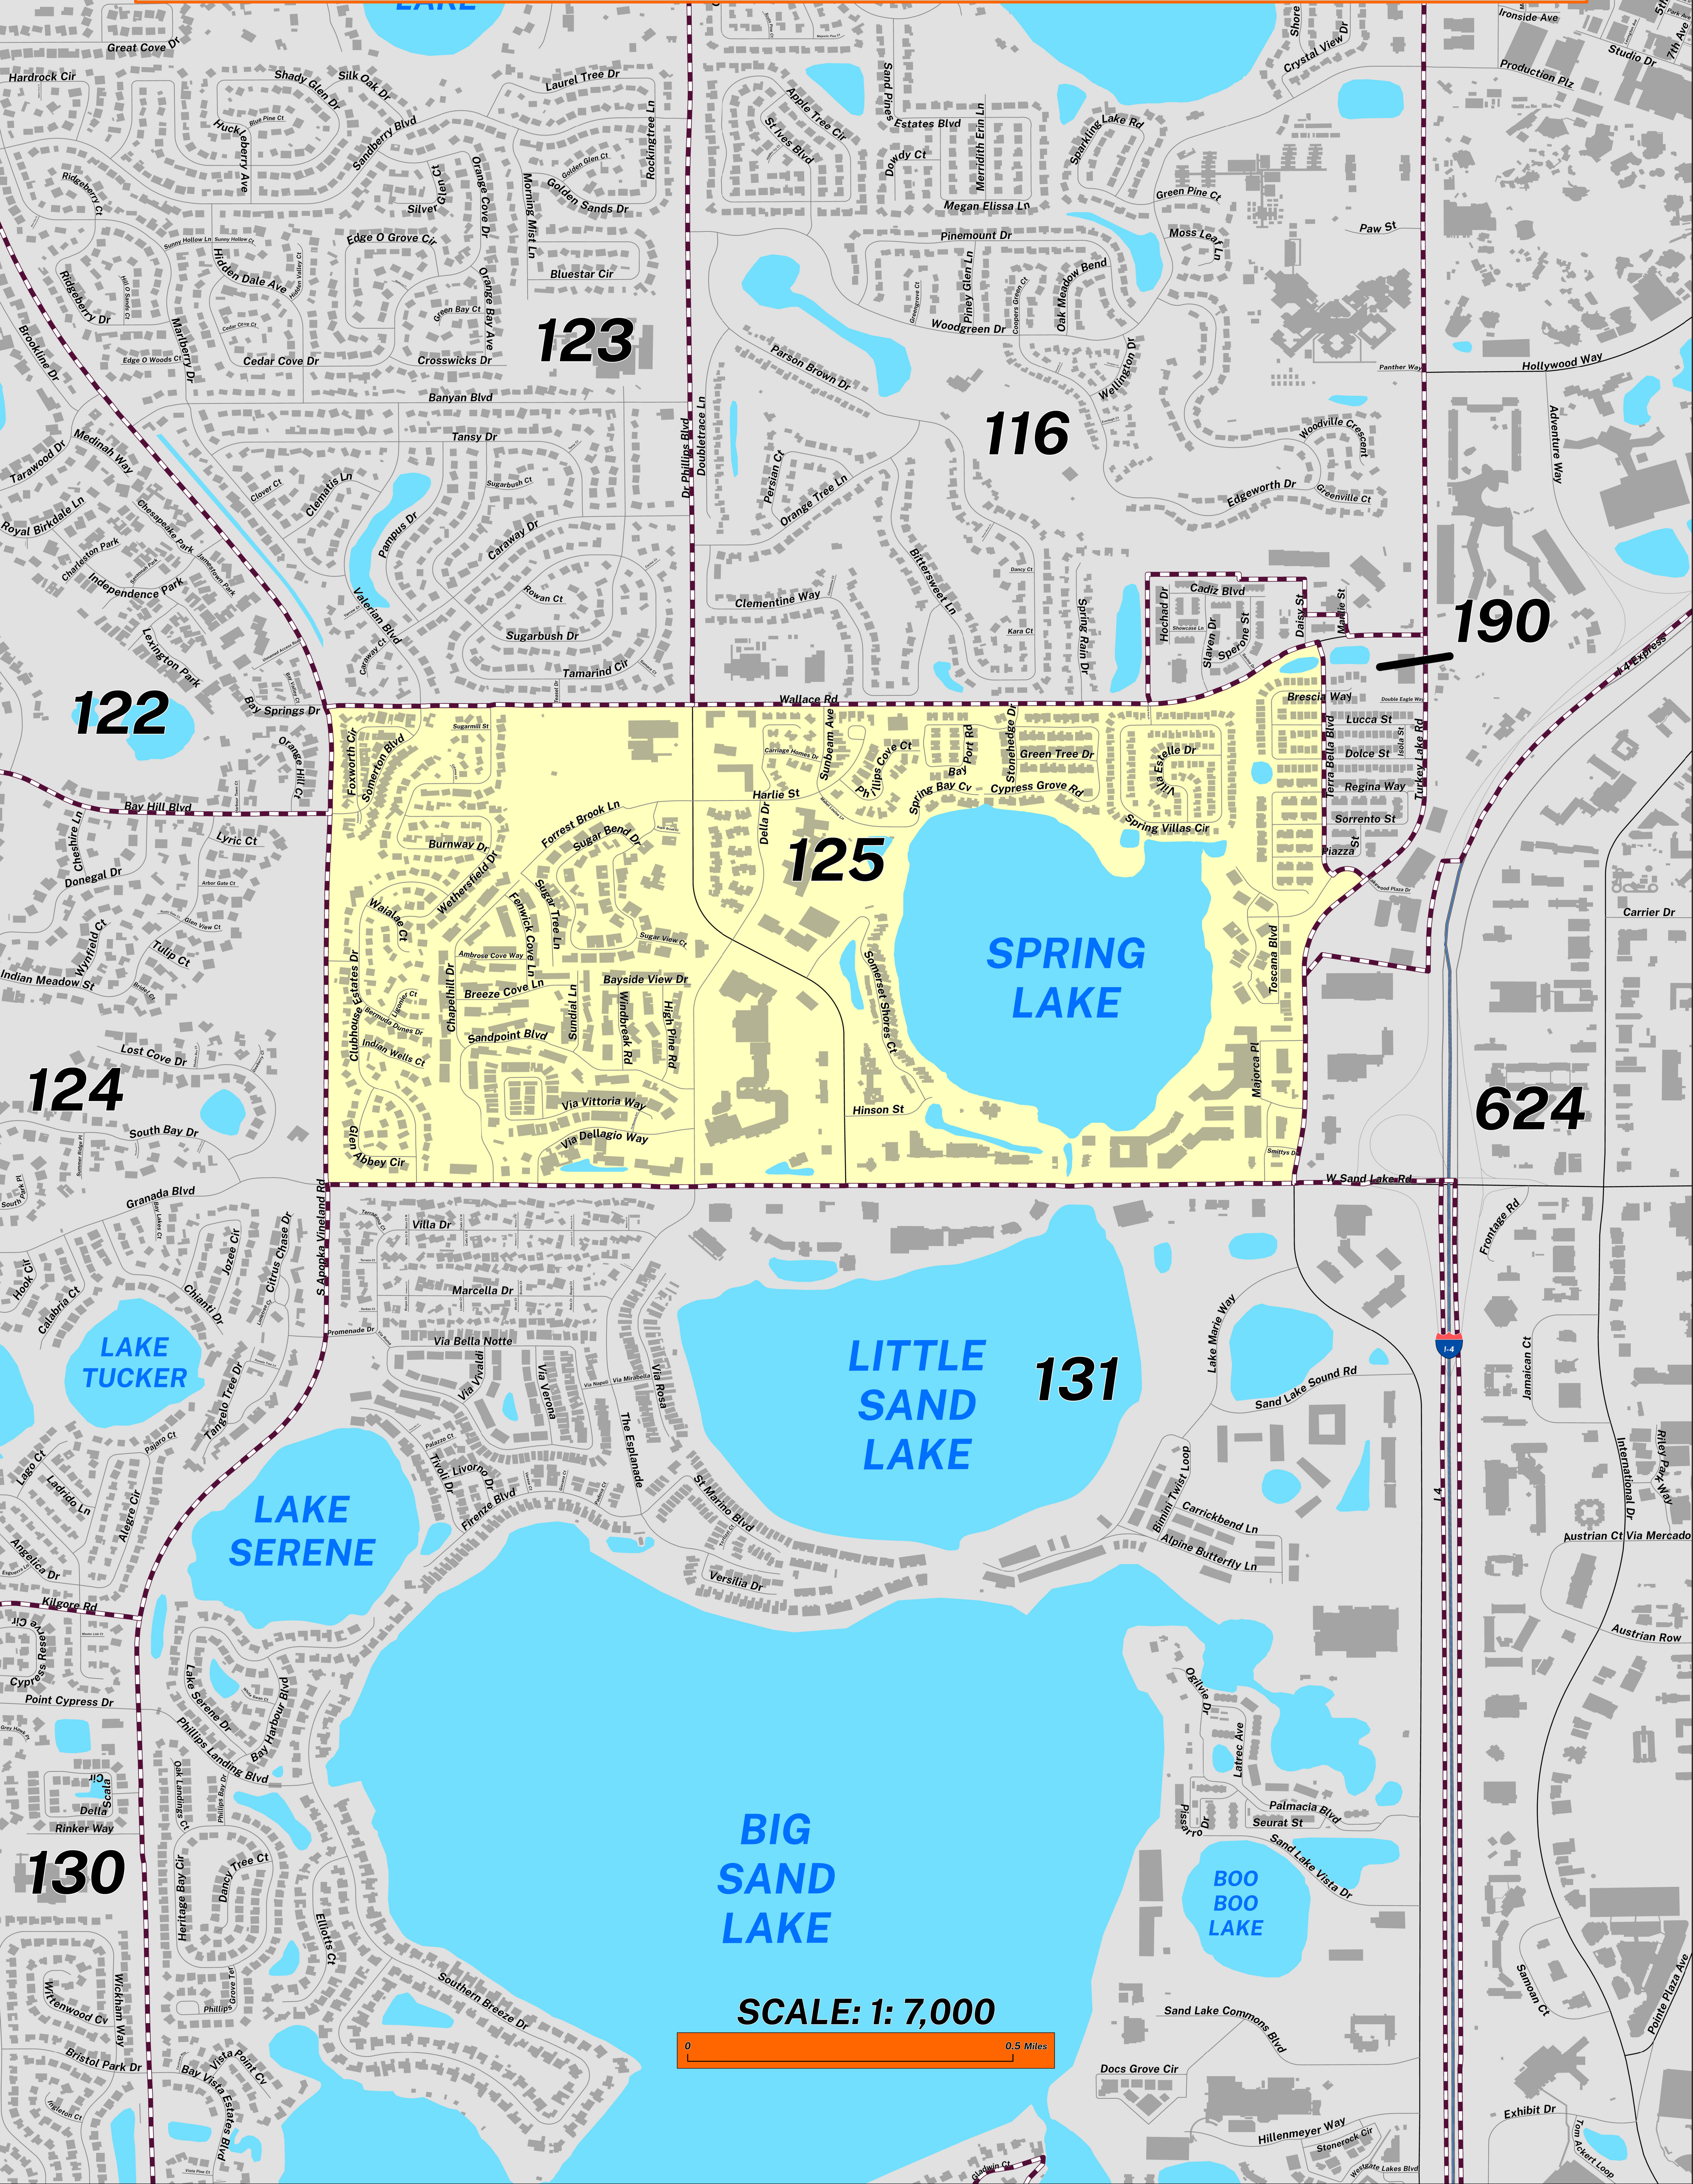

CREATED ON: 03/16/2026

POLLING PLACE

CHRIST COMMUNITY CHURCH

5425 S APOPKA VINELAND RD

PRECINCT 125

Prepared by: Orange County Supervisor of Elections Mapping Department

123

116

190

122

125

SPRING LAKE

624

124

LITTLE SAND LAKE

131

LAKE SERENE

BIG SAND LAKE

BOO BOO LAKE

130

SCALE: 1: 7,000

The Polling Place for Precinct 125 is Christ Community Church at 5425 S Apopka Vineland Road.

Precinct 125 (2026) northern boundary follows along Wallace Road. The western boundary follows along South Apopka Vineland Road. The southern boundary follows along West Sand Lake Road. The eastern boundary follows along Turkey Lake Road and Terra Bella Boulevard.

Precinct 125 contains sub precincts of:

125A is with district assignments of U.S. Congress 11, State Senate 13, State House 44, County Commission 1, School Board 4, and Soil & Water 1.

125B is with district assignments of U.S. Congress 11, State Senate 15, State House 44, County Commission 1, School Board 4, and Soil & Water 1.