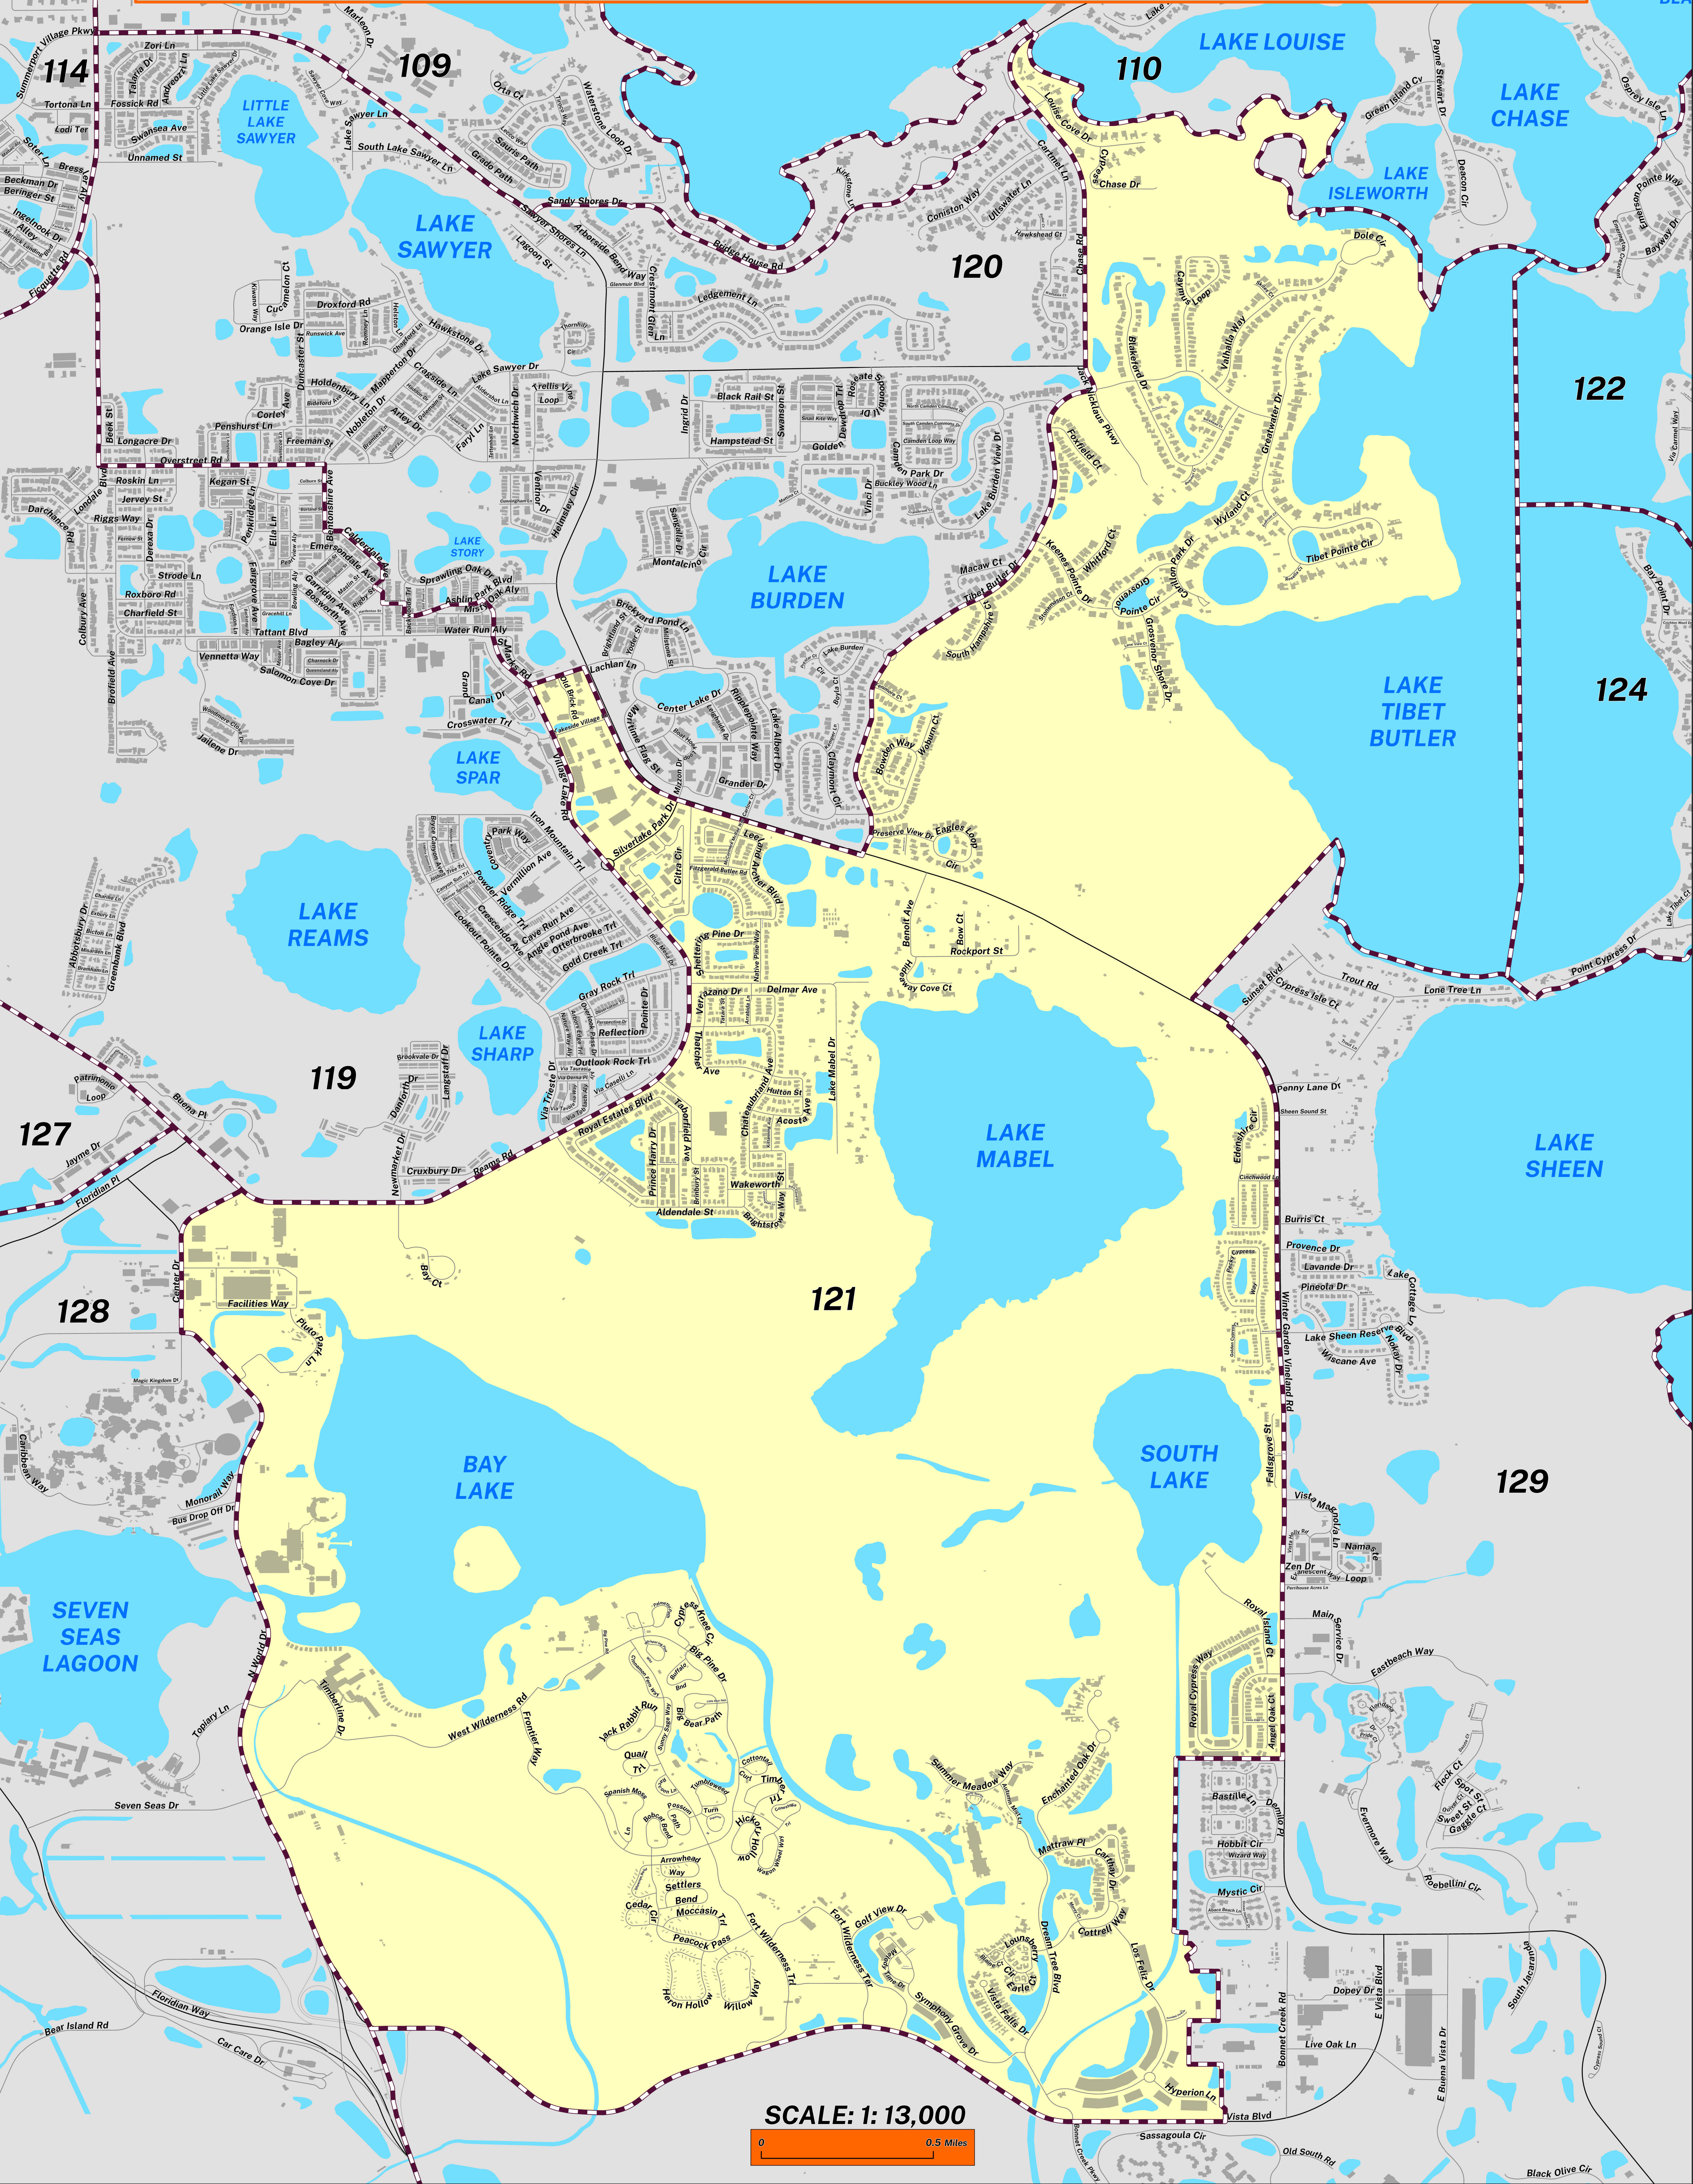

CREATED ON: 03/16/2026

POLLING PLACE FAMILY CHURCH-LAKESIDE 8464 WINTER GARDEN VINELAND RD PRECINCT 121

Prepared by: Orange County Supervisor of Elections Mapping Department

SCALE: 1:13,000

The Polling Place for Precinct 121 is Family Church-Lakeside at 8464 Winter Garden Vineland Road.

Precinct 121 (2026) northern boundary follows Chase Road, south shores of Lake Louise, Lake Isleworth and Lake Chase. The western boundary follows a combination of North World Drive, Reams Road, Village Lake Road, Winter Garden Vineland Road and Tibet Butler Drive. The southern boundary is Vista Boulevard. The eastern boundary follows along a section of Winter Garden Vineland Road, extends down the middle of Lake Tibet Butler and extends east of Vista Boulevard.

Precinct 121S is with district assignments of U.S. Congress 11, State Senate 13, State House 45, County Commission 1, School Board 4, and Soil & Water 1.

For more detailed views of other county and municipal precincts, [visit the District and Precinct Maps page](#). For more information about precinct boundaries, contact the [Orange County Supervisor of Elections office](#).

This map was produced by the Orange County Supervisor of Elections Mapping Department. Additional voter information can be found [on our website](#).