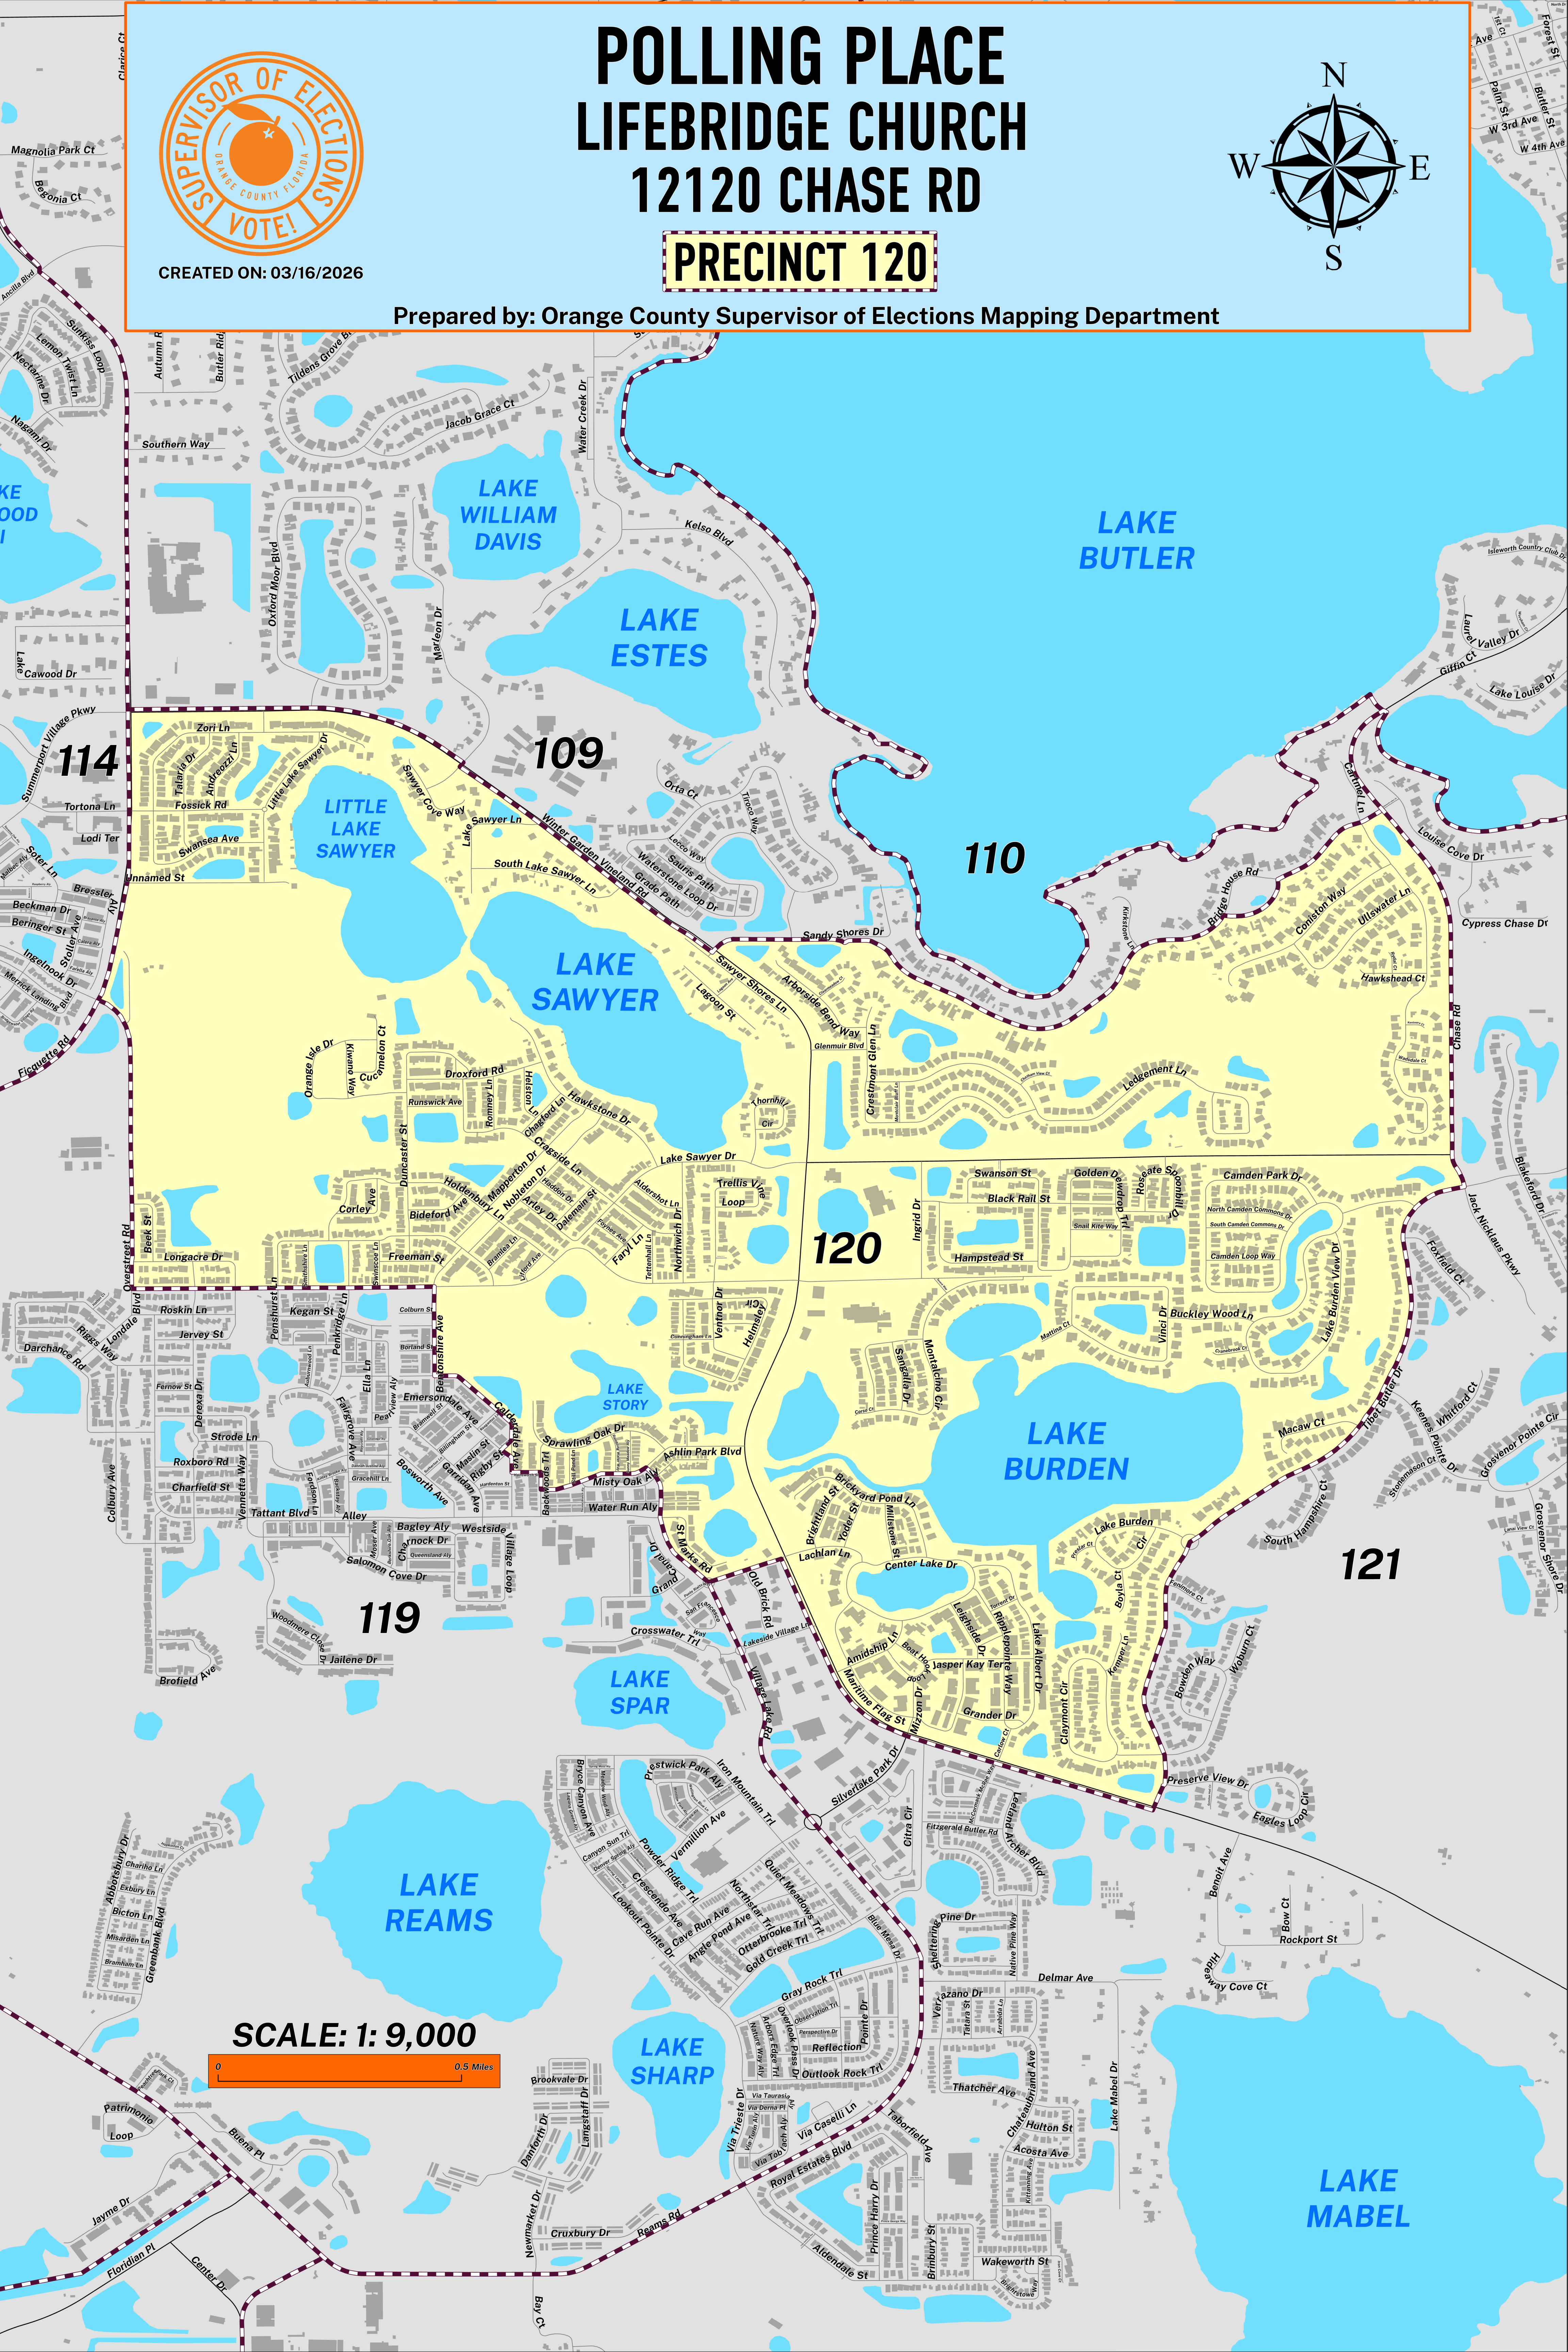

CREATED ON: 03/16/2026

POLLING PLACE LIFEBRIDGE CHURCH 12120 CHASE RD

PRECINCT 120

Prepared by: Orange County Supervisor of Elections Mapping Department

The Polling Place for Precinct 120 is Lifebridge Church at 12120 Chase Road.

Precinct 120 (2026) northern boundary follows along Bridge House Road, Sandy Shores Drive and extends to Winer Garden Vineland Road. The eastern boundary follows Tibet Butler Drive and Chase Drive The southern boundary follows a road combination of Overstreet Road, Ashlin Park Boulevard, Lachian Lane and extends to Winter Garden Vineland Road. The western boundary follows along Ficquette Road and Overstreet Road.

Precinct 120S is with district assignments of U.S. Congress 11, State Senate 13, State House 45, County Commission 1, School Board 4, and Soil & Water 1.

For more detailed views of other county and municipal precincts, [visit the District and Precinct Maps page](#). For more information about precinct boundaries, contact the [Orange County Supervisor of Elections office](#).

This map was produced by the Orange County Supervisor of Elections Mapping Department. Additional voter information can be found [on our website](#).