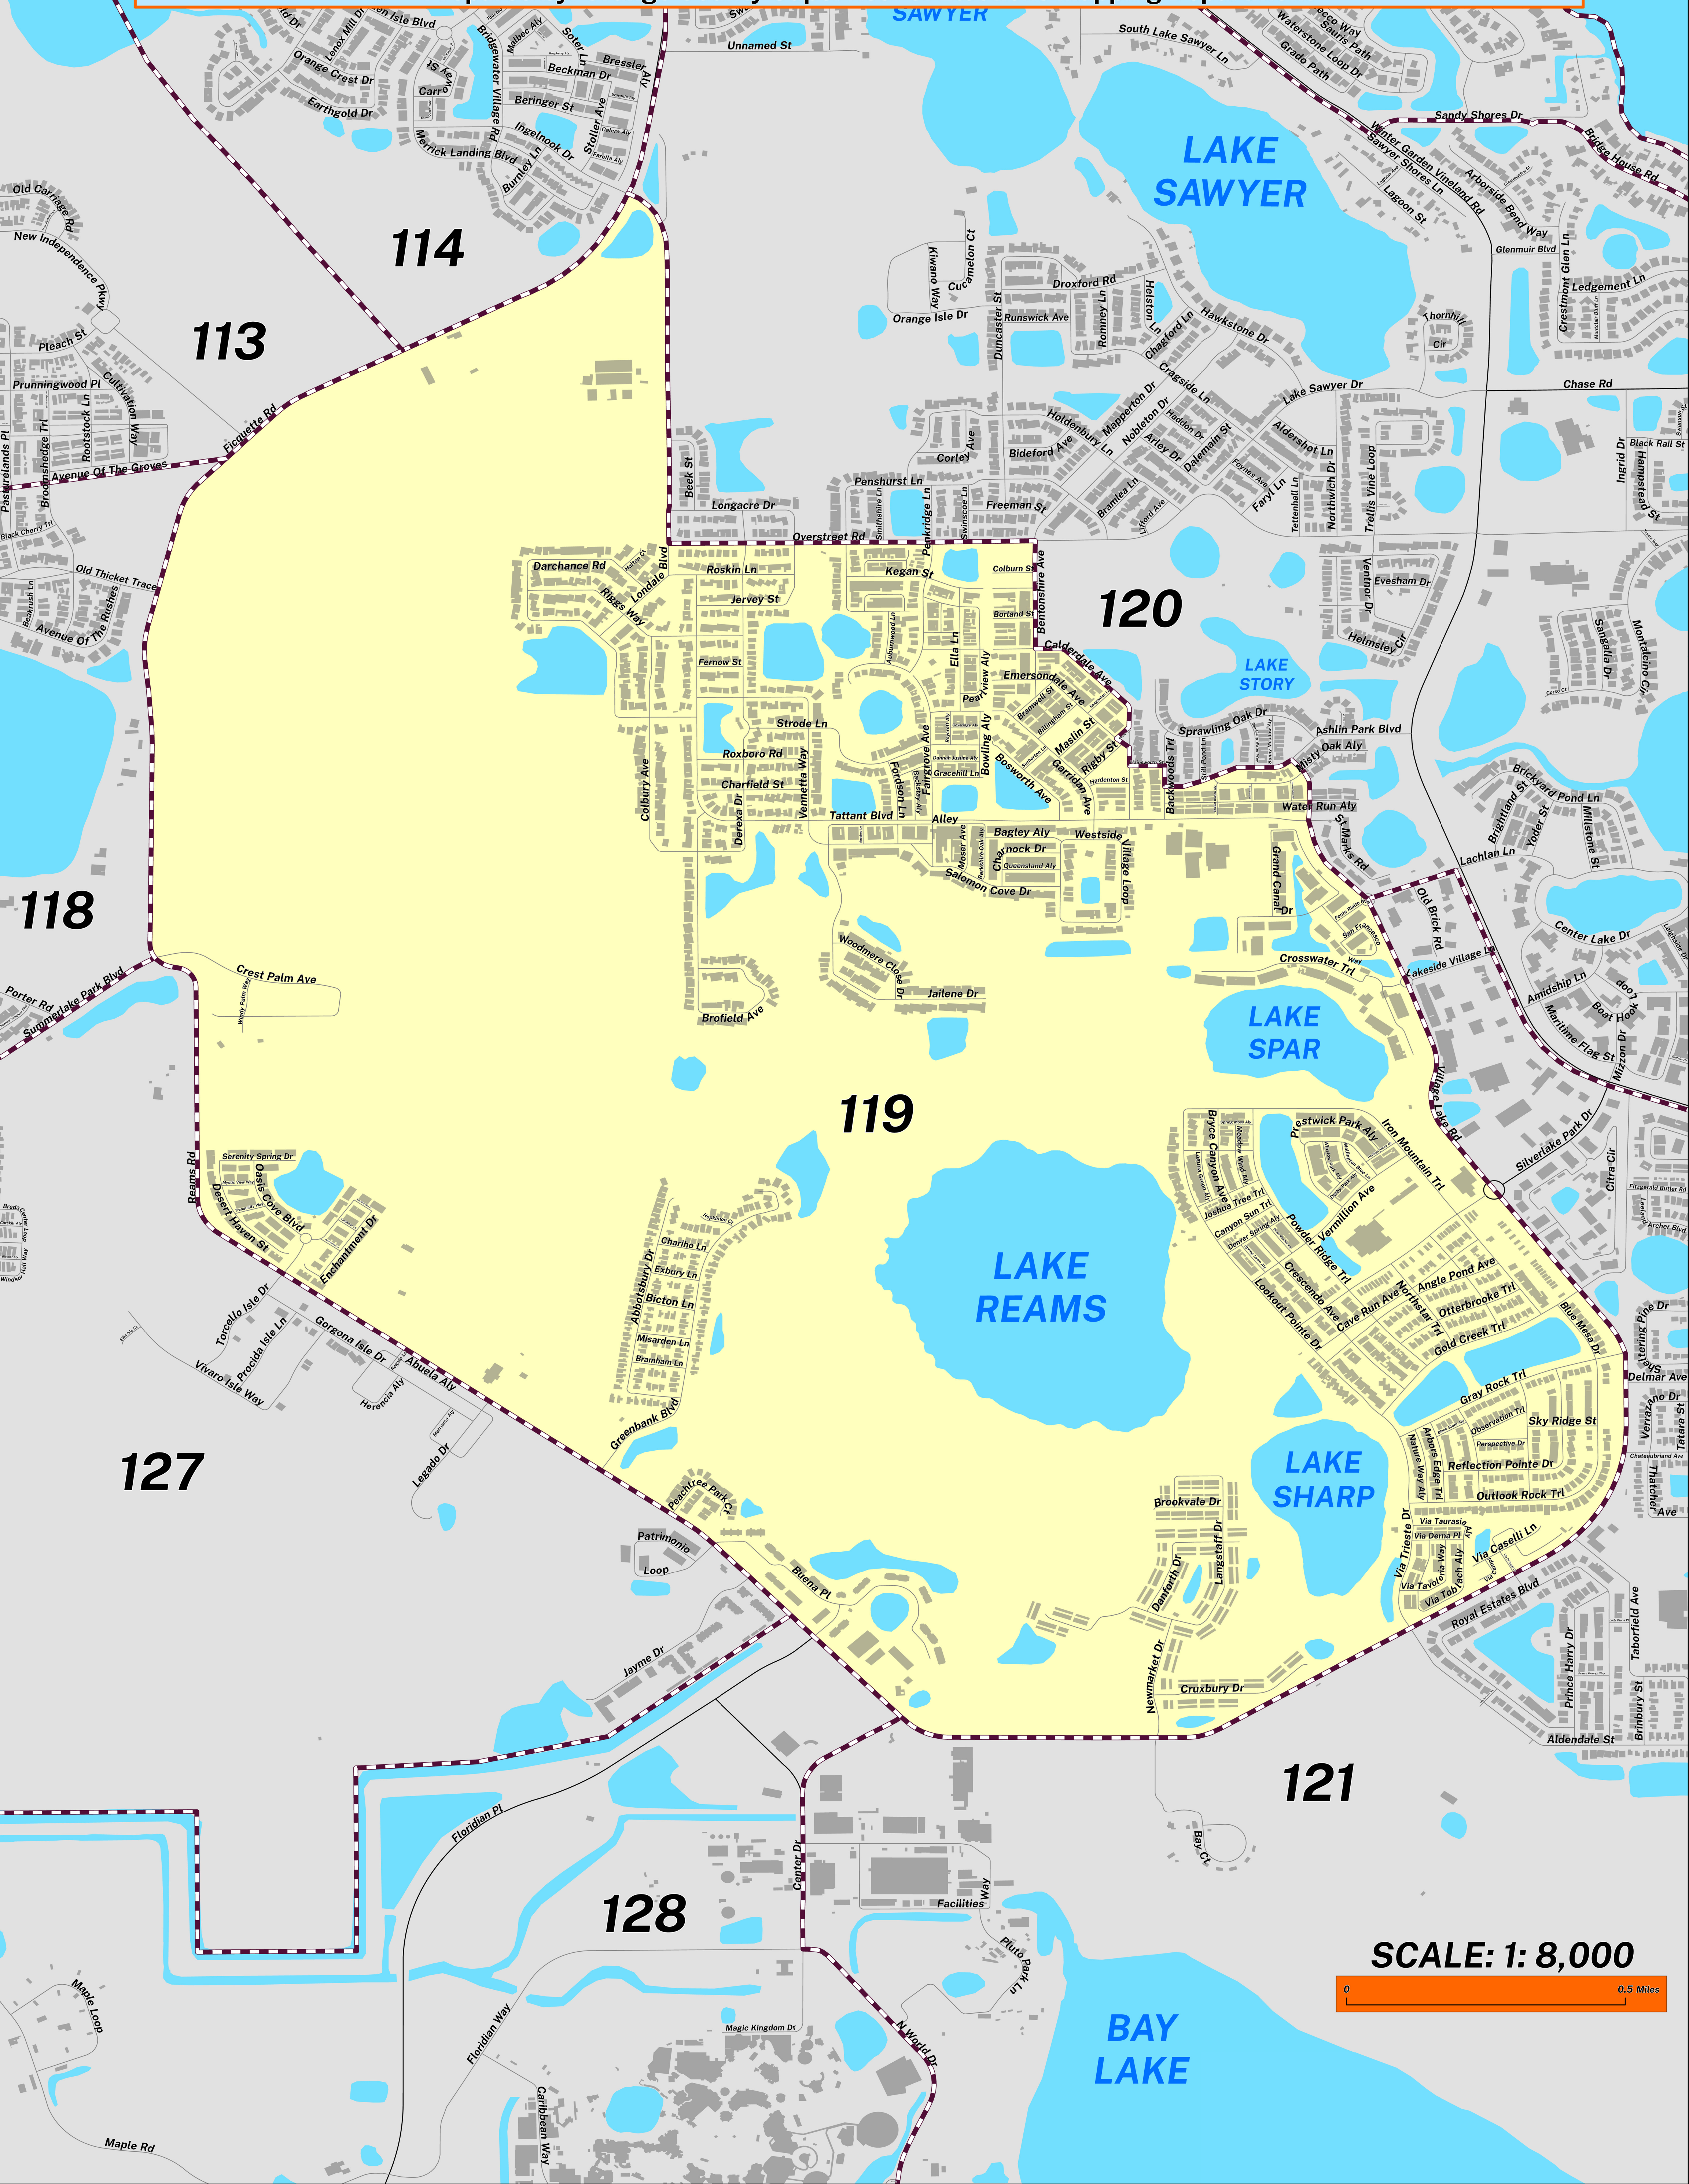

LAKE SPEER

CREATED ON: 03/16/2026

POLLING PLACE LIFEBRIDGE CHURCH 12120 CHASE RD PRECINCT 119

Prepared by: Orange County Supervisor of Elections Mapping Department

SCALE: 1: 8,000

The Polling Place for Precinct 119 is Lifebridge Church at 12120 Chase Road.

Precinct 119 (2026) northern boundary follows Overstreet Road and Ficquette Road. The western boundary follows Ficquette Road and Reams Road. The southern boundary follow along Reams Road. The eastern boundary continues on a road combination of Village Lake Road, Calderdale Avenue, Serenity Boulevard, Ashlin Park Boulevard and Overstreet Road.

Precinct 119S is with district assignments of U.S. Congress 11, State Senate 13, State House 45, County Commission 1, School Board 4, and Soil & Water 1.

For more detailed views of other county and municipal precincts, [visit the District and Precinct Maps page](#). For more information about precinct boundaries, contact the [Orange County Supervisor of Elections office](#).

This map was produced by the Orange County Supervisor of Elections Mapping Department. Additional voter information can be found [on our website](#).