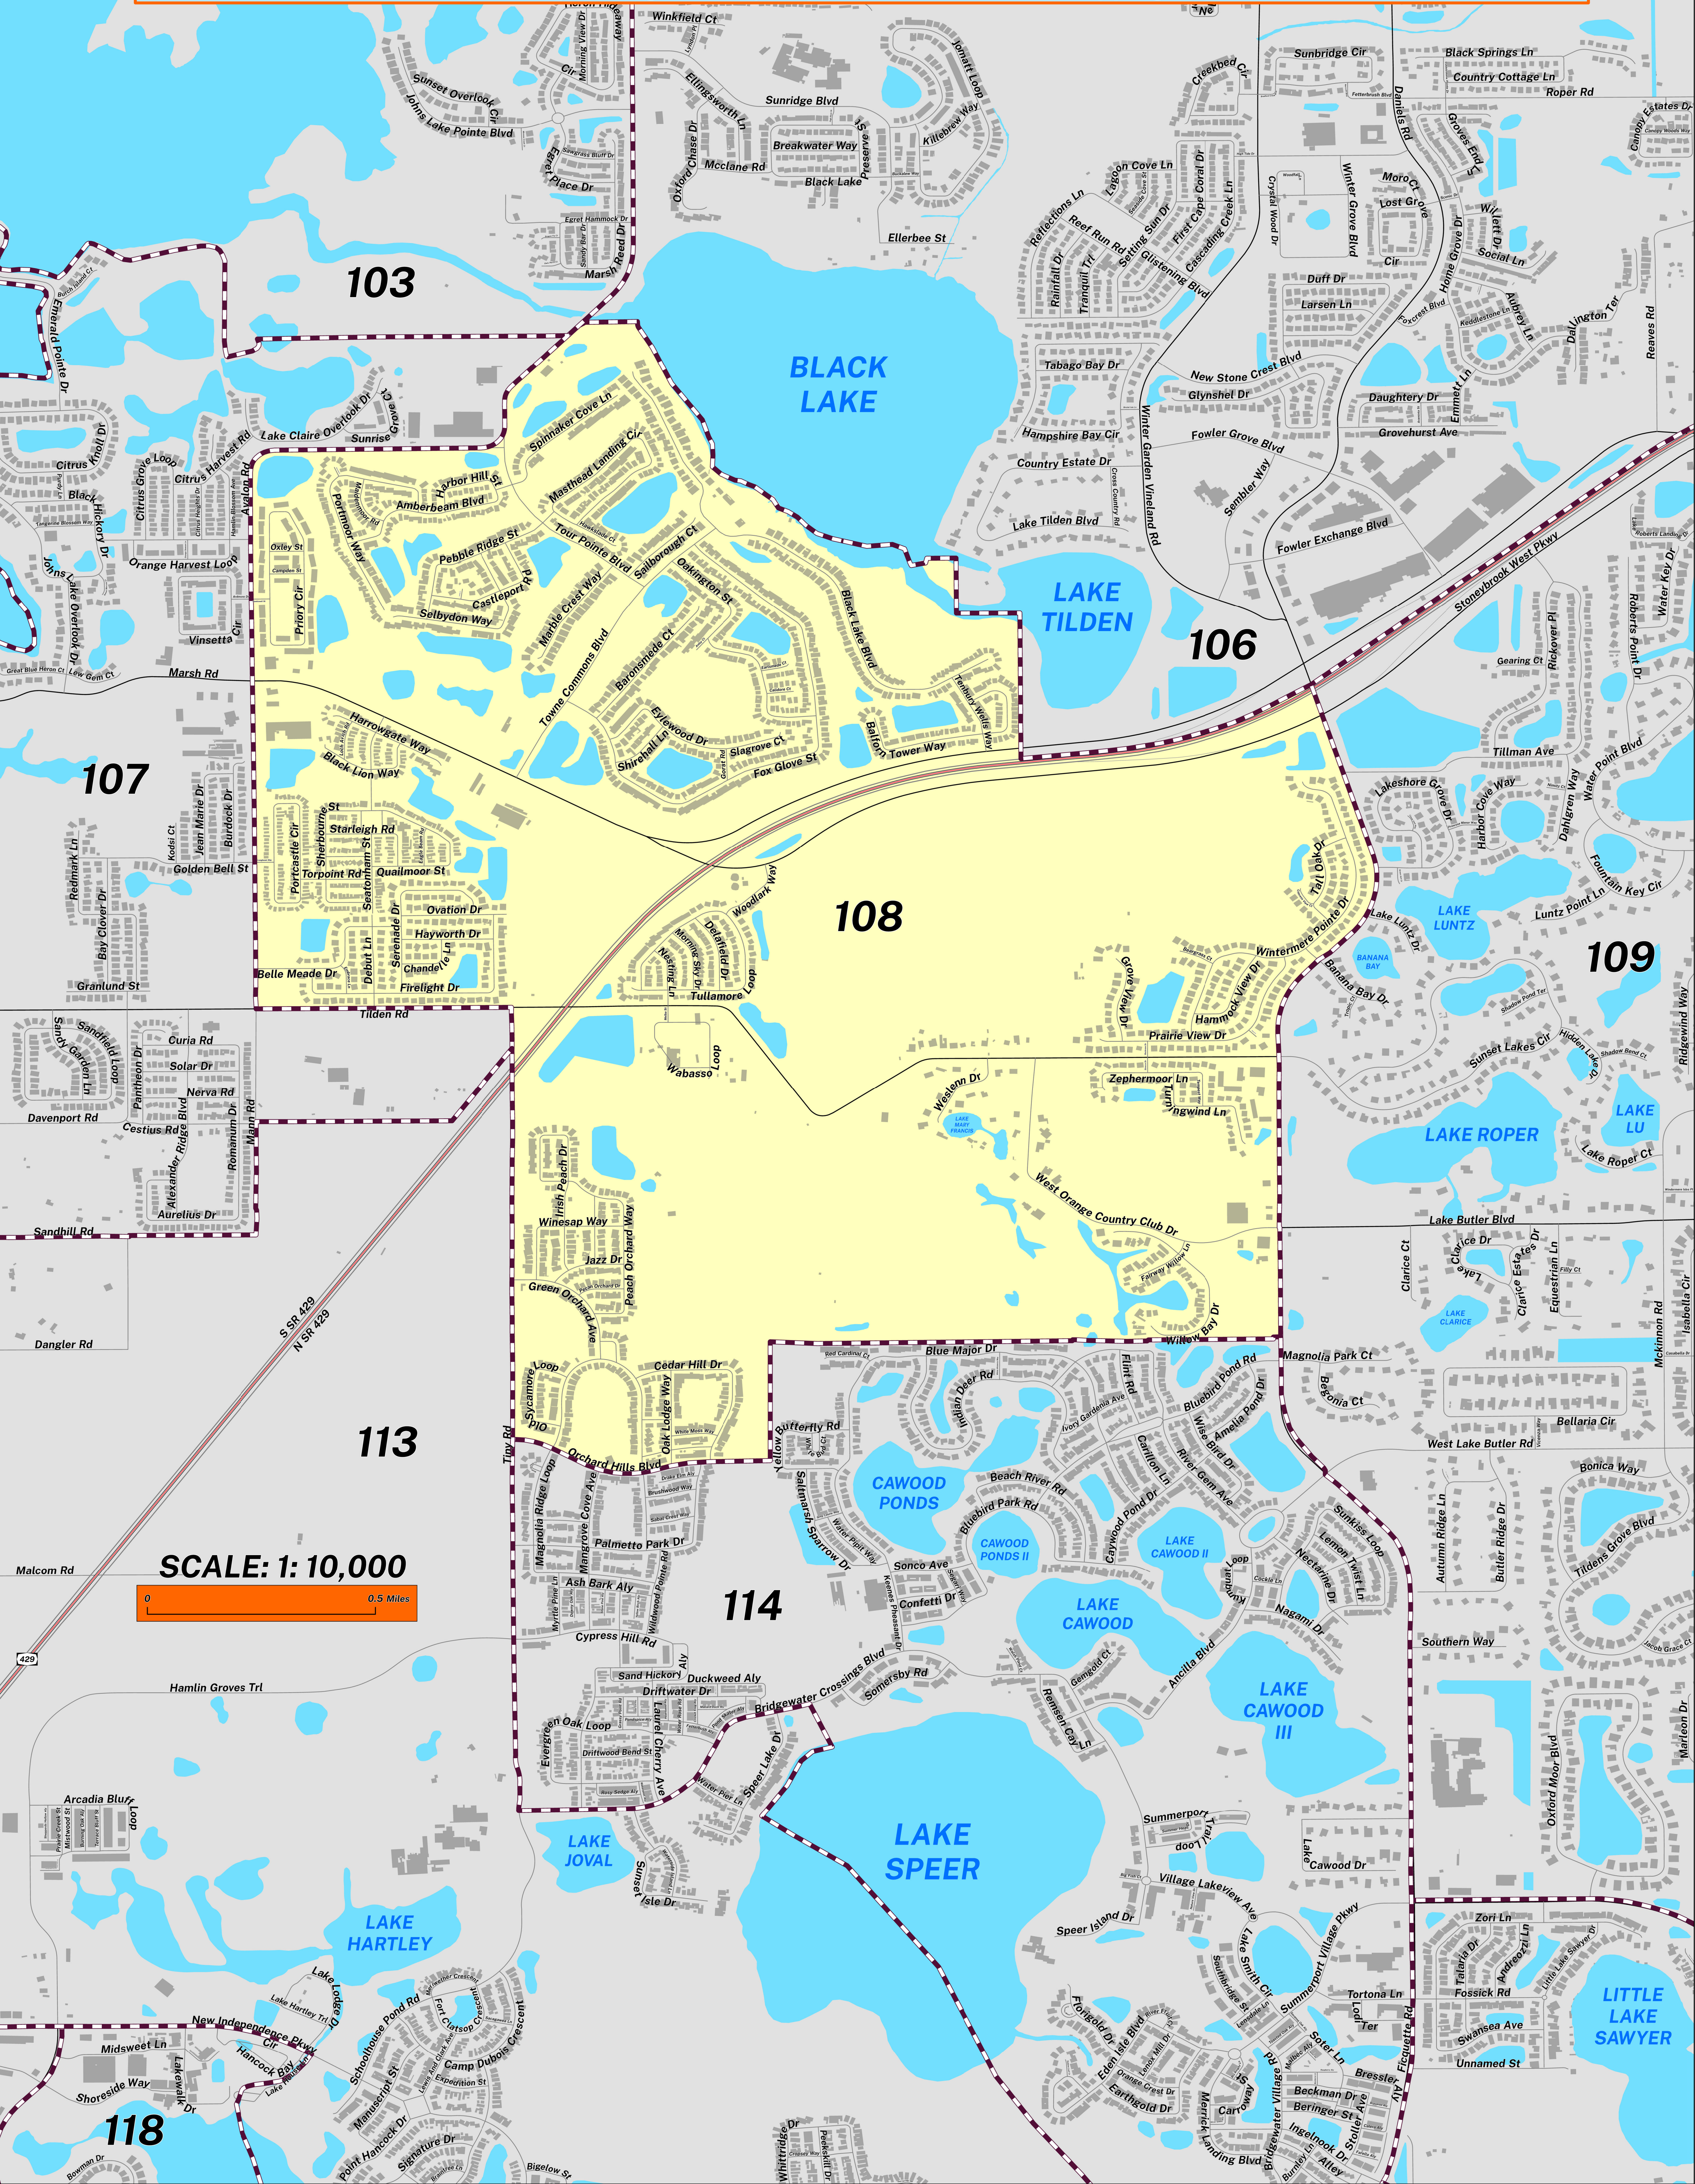

# POLLING PLACE

# PRECINCT 108

Prepared by: Orange County Supervisor of Elections Mapping Department

SCALE: 1: 10,000

The Polling Place for Precinct 108 is Stoneybrook West Golf Club at 15501 Towne Commons Boulevard.

Precinct 108 (2026) northern boundary follows a section of SR-429, the south shore of Black Lake, Lake Tilden and extends to Avalon Road. The western boundary follows along Avalon Road, Tilden Road and Tiny Road. The southern boundary follows Orchard Hills Boulevard, parallel north of Blue Major Drive and extends to Winter Garden Vineland Road. The eastern boundary follows along Winter Garden Vineland Road.

Precinct 108 contains sub precincts of:

108A is with district assignments of U.S. Congress 11, State Senate 13, State House 45, County Commission 1, School Board 4, and Soil & Water 1.

108B is with district assignments of U.S. Congress 11, State Senate 13, State House 45, County Commission 1, School Board 4, Special District 5, and Soil & Water 1.