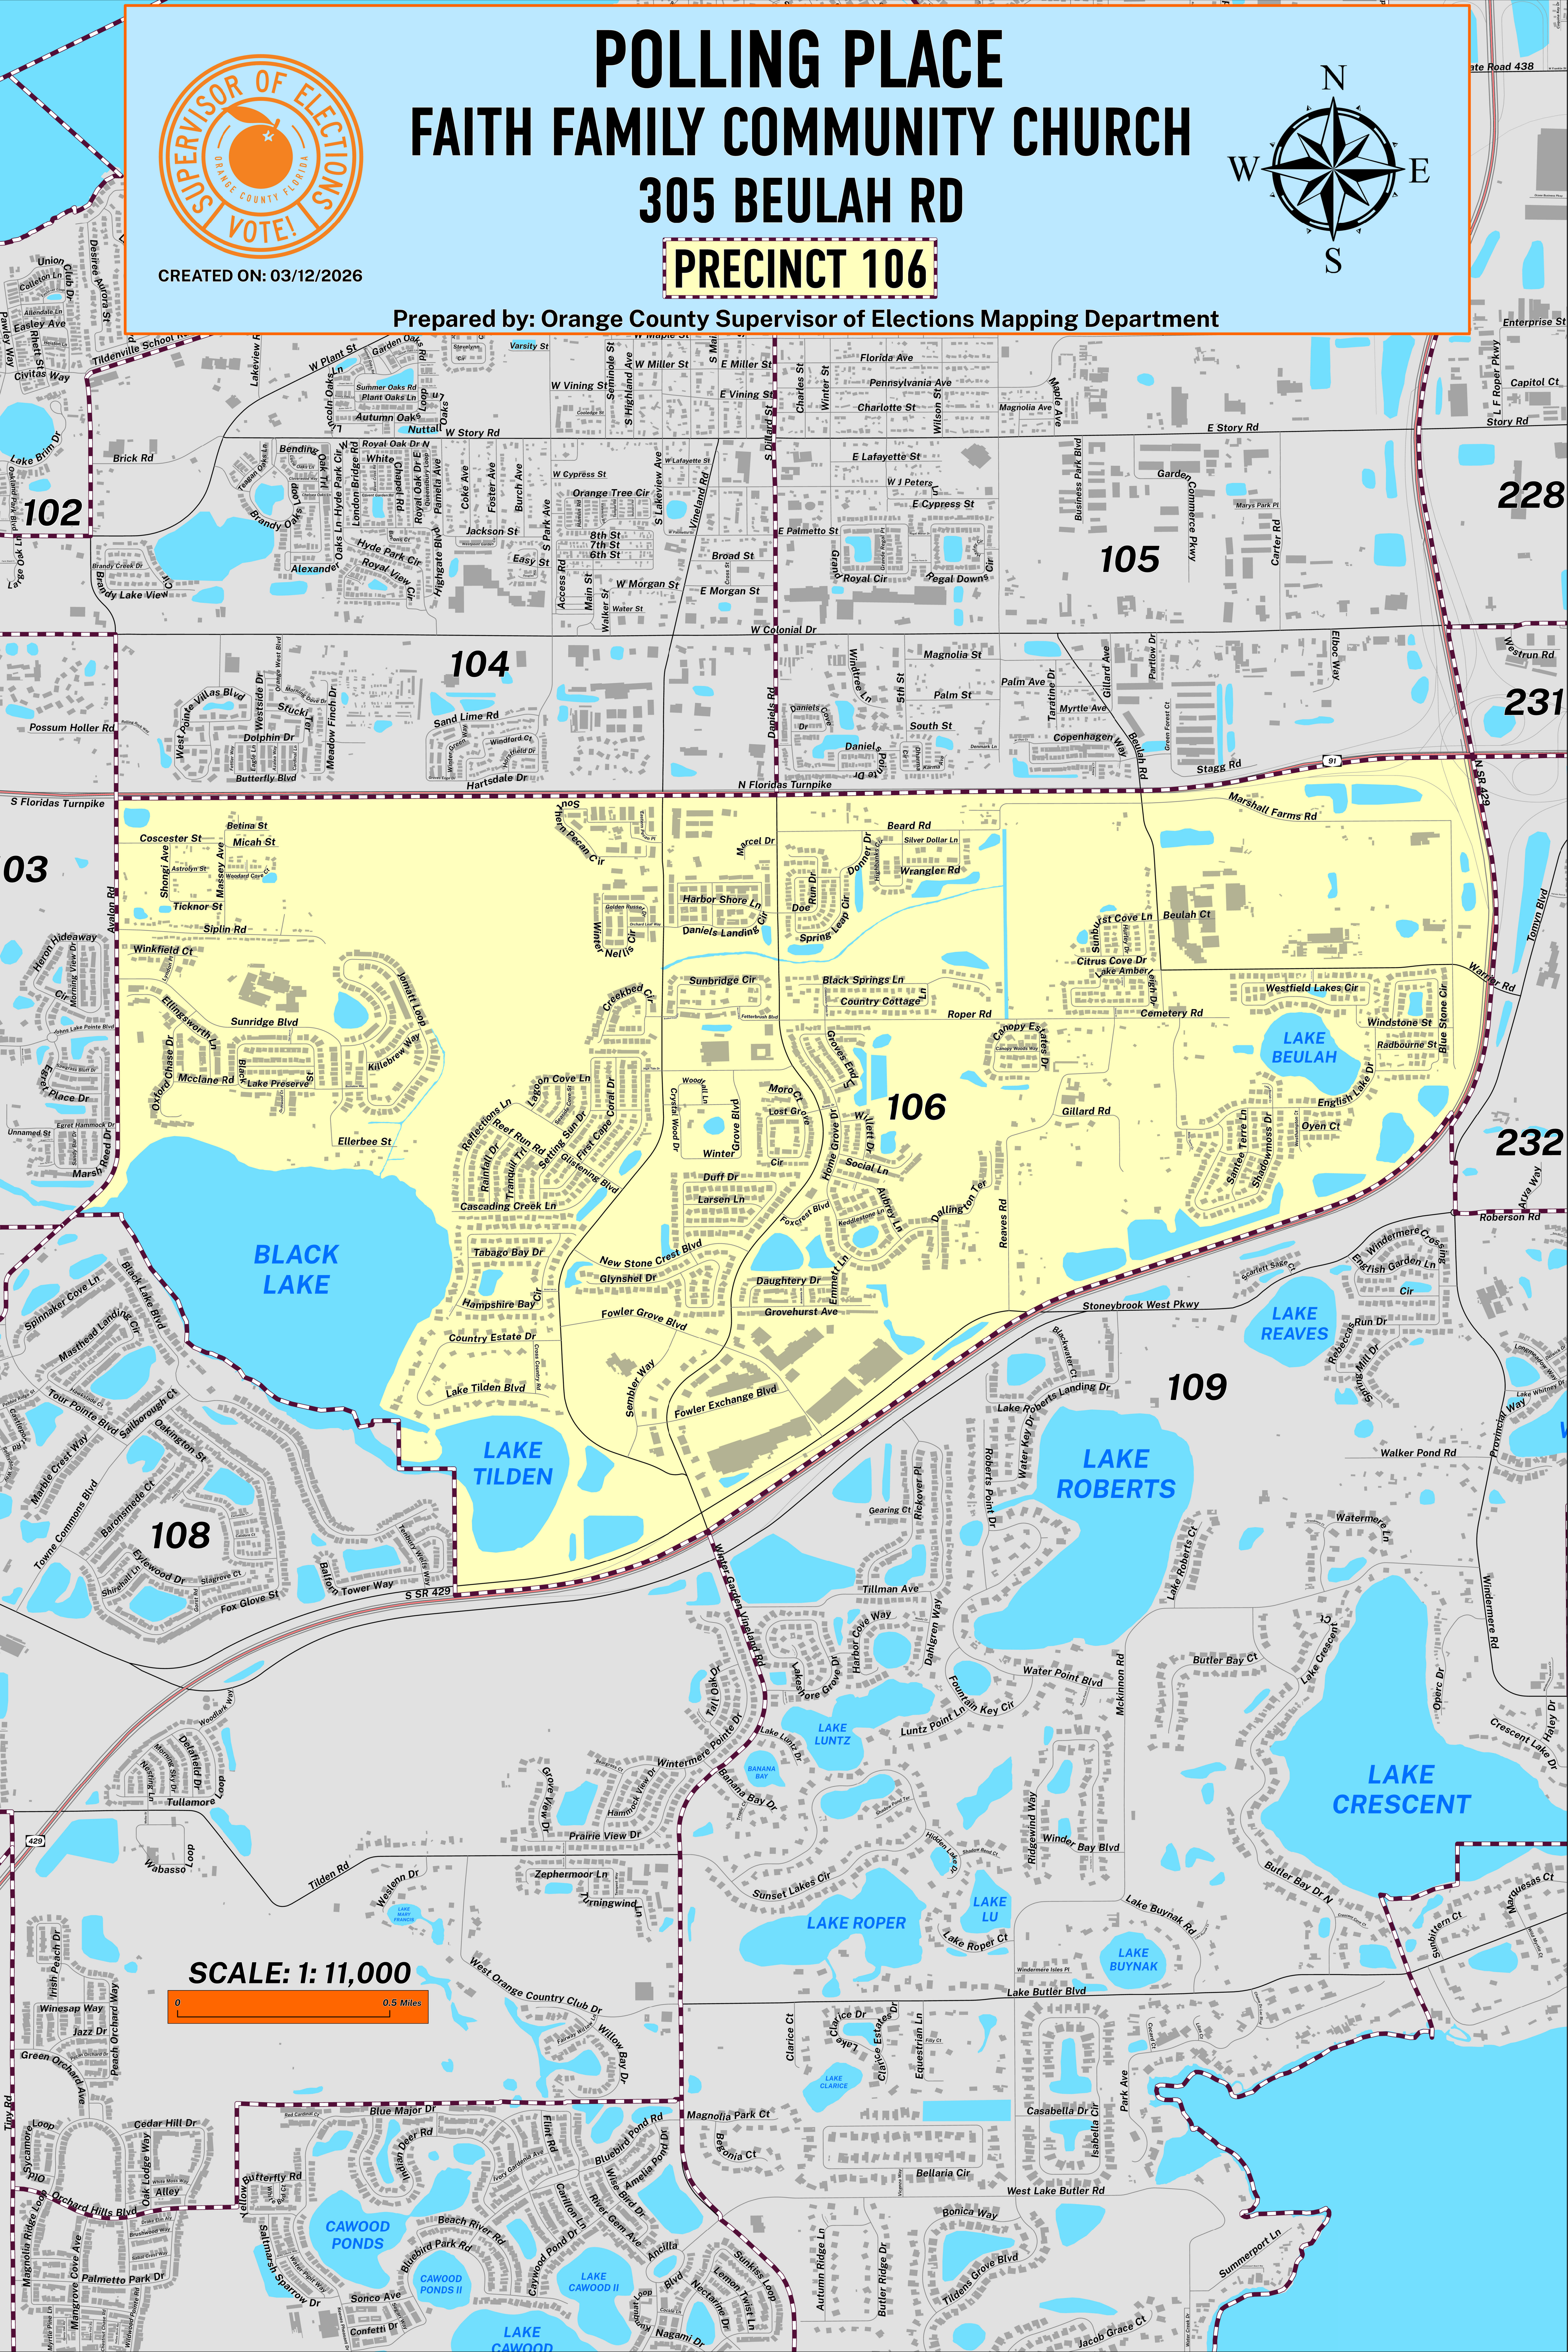

# POLLING PLACE FAITH FAMILY COMMUNITY CHURCH 305 BEULAH RD PRECINCT 106

Prepared by: Orange County Supervisor of Elections Mapping Department

SCALE: 1: 11,000

The Polling Place for Precinct 106 is Faith Family Community Church at 305 Beulah Road.

Precinct 106 (2026) northern boundary follows I-91. The western boundary follows along Avalon Road, then along the southwest shore of Black Lake and Lake Tilden. The southern and eastern boundaries are SR-429.