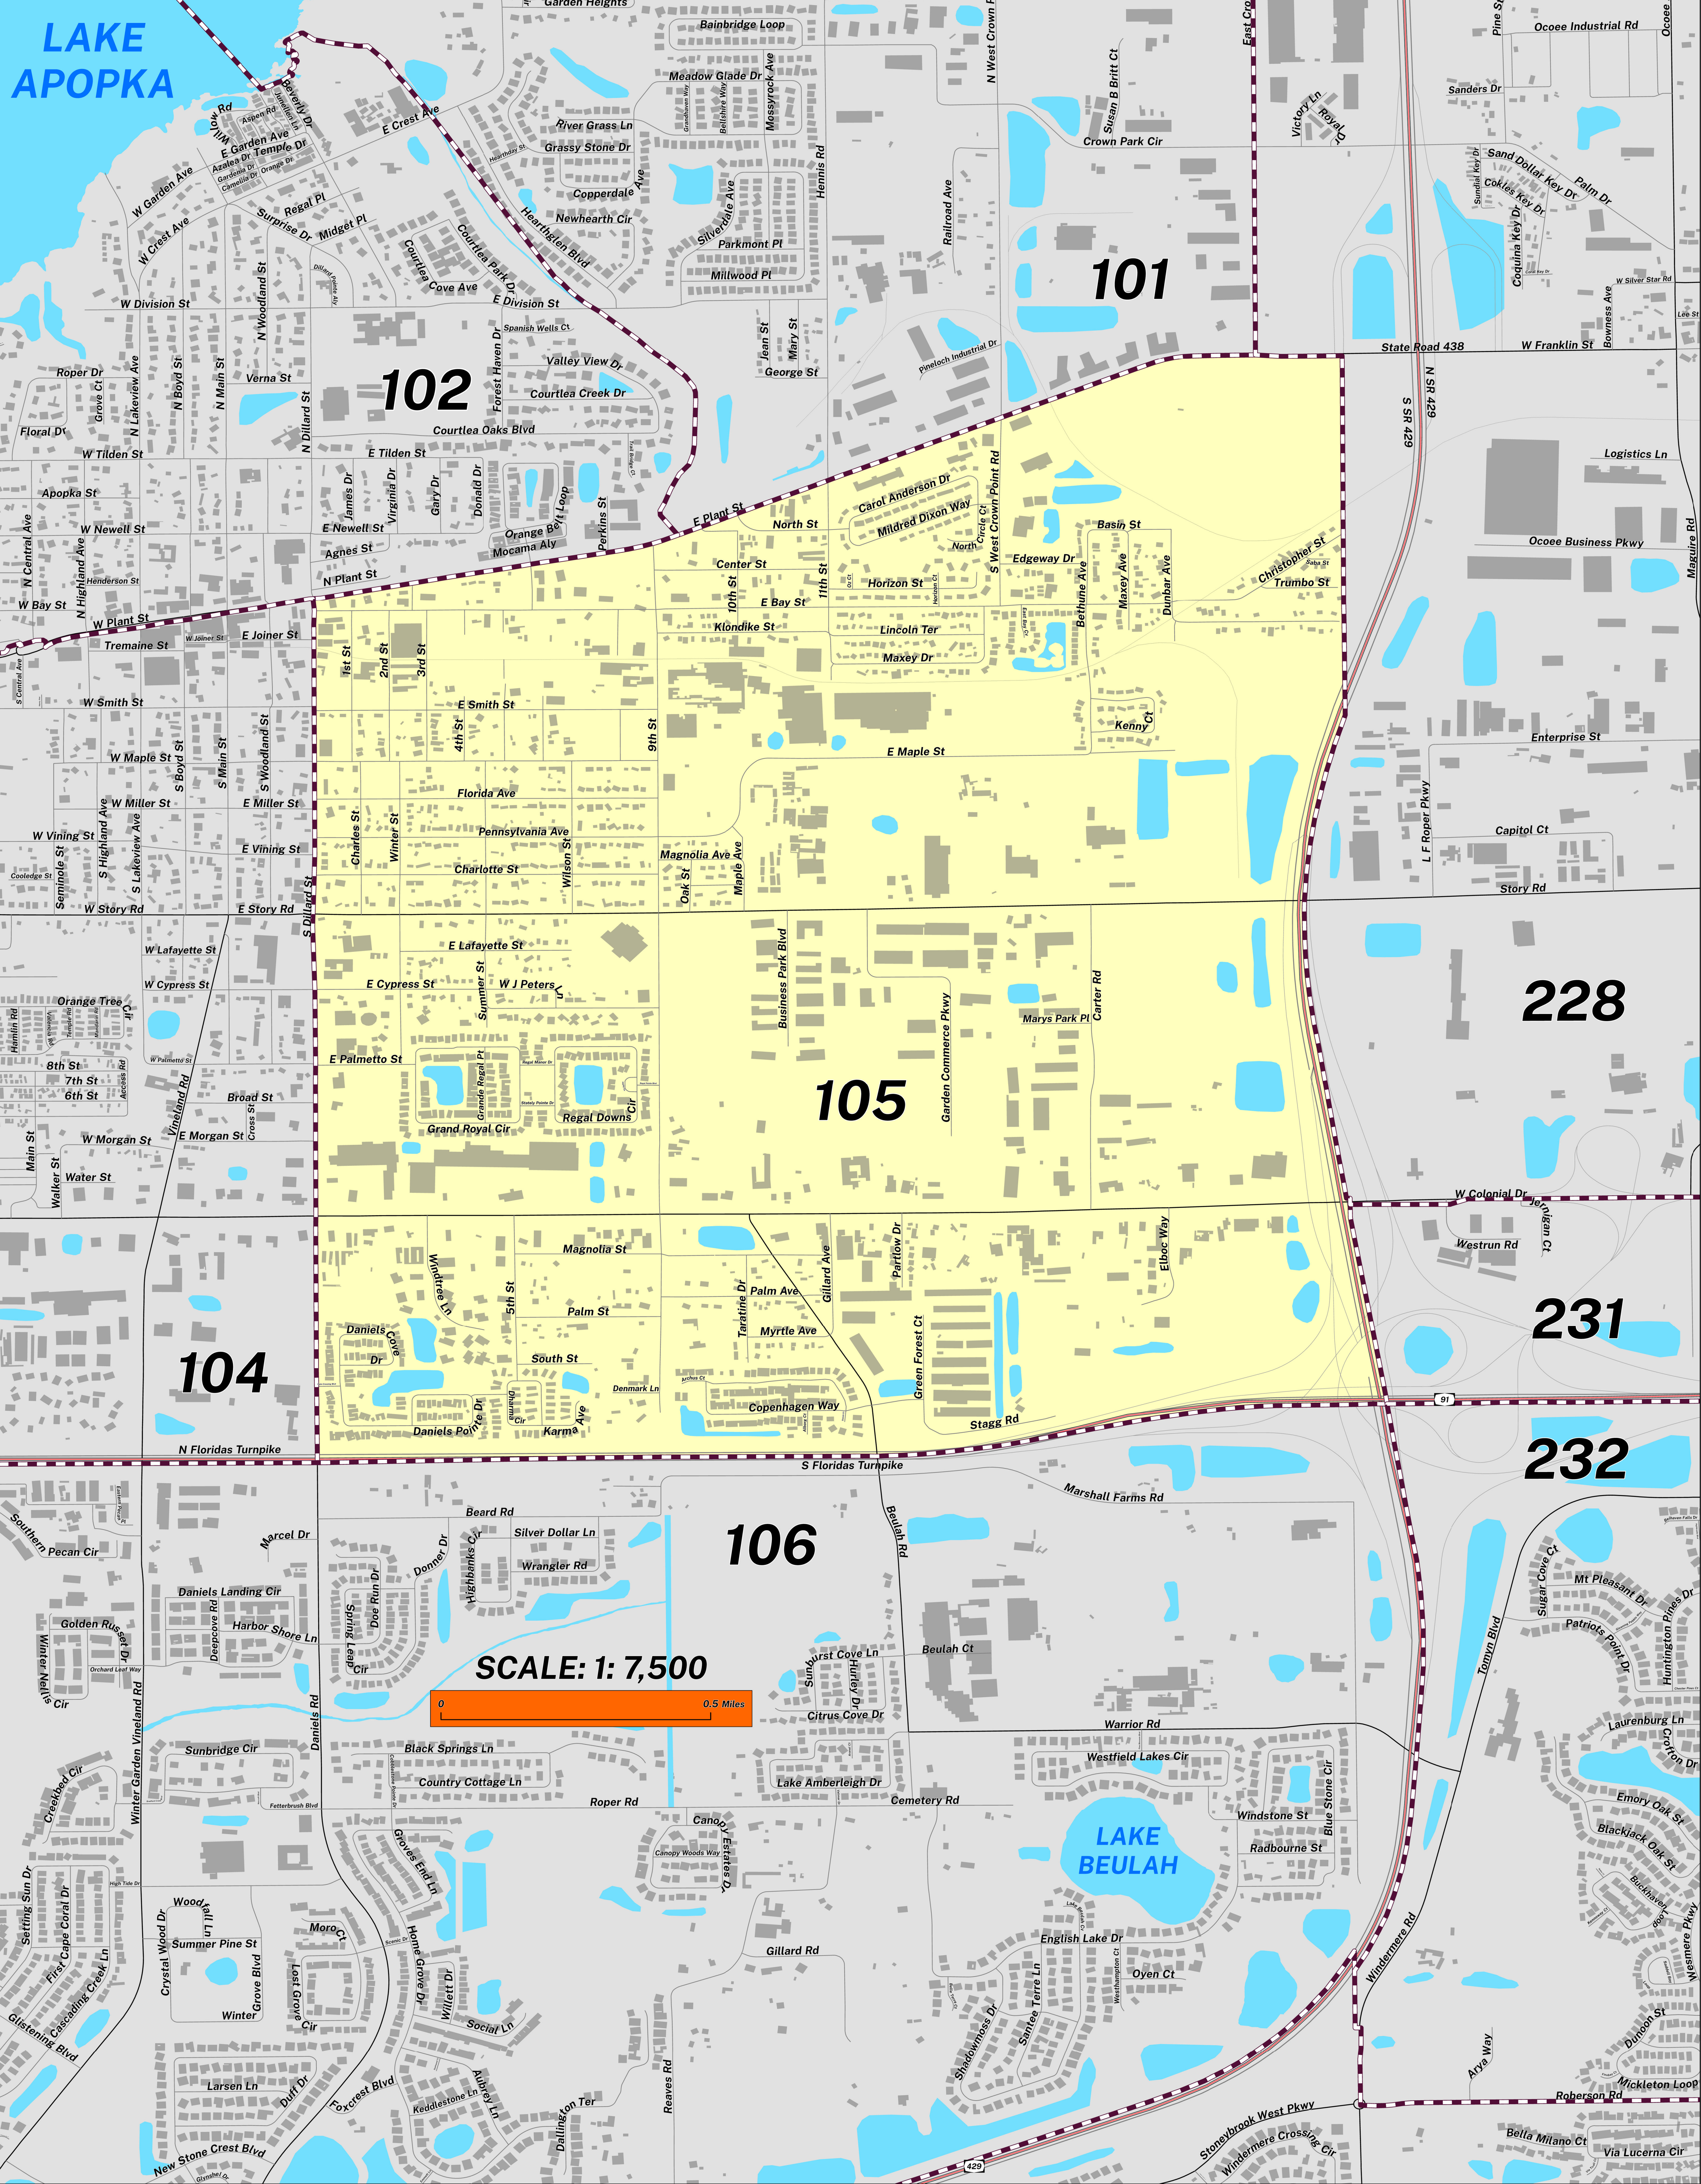

# POLLING PLACE WEST ORLANDO CHRISTIAN CENTER 1301 E BAY ST PRECINCT 105

Prepared by: Orange County Supervisor of Elections Mapping Department

SCALE: 1: 7,500

The Polling Place for Precinct 105 is West Orlando Christian Center at 1301 E Bay Street.

Precinct 105 (2026) northern boundary follows along East Plant Street. The western boundary follows South Dillard Street and extends to Daniels Road. The southern boundary follows along I-91. The eastern boundary follows SR-429.

Precinct 105 contains sub precincts of:

105S is with district assignments of U.S. Congress 11, State Senate 15, State House 39, County Commission 1, School Board 7, and Soil & Water 1.

For more detailed views of other county and municipal precincts, [visit the District and Precinct Maps page](#). For more information about precinct boundaries, contact the [Orange County Supervisor of Elections office](#).

This map was produced by the Orange County Supervisor of Elections Mapping Department. Additional voter information can be found [on our website](#).