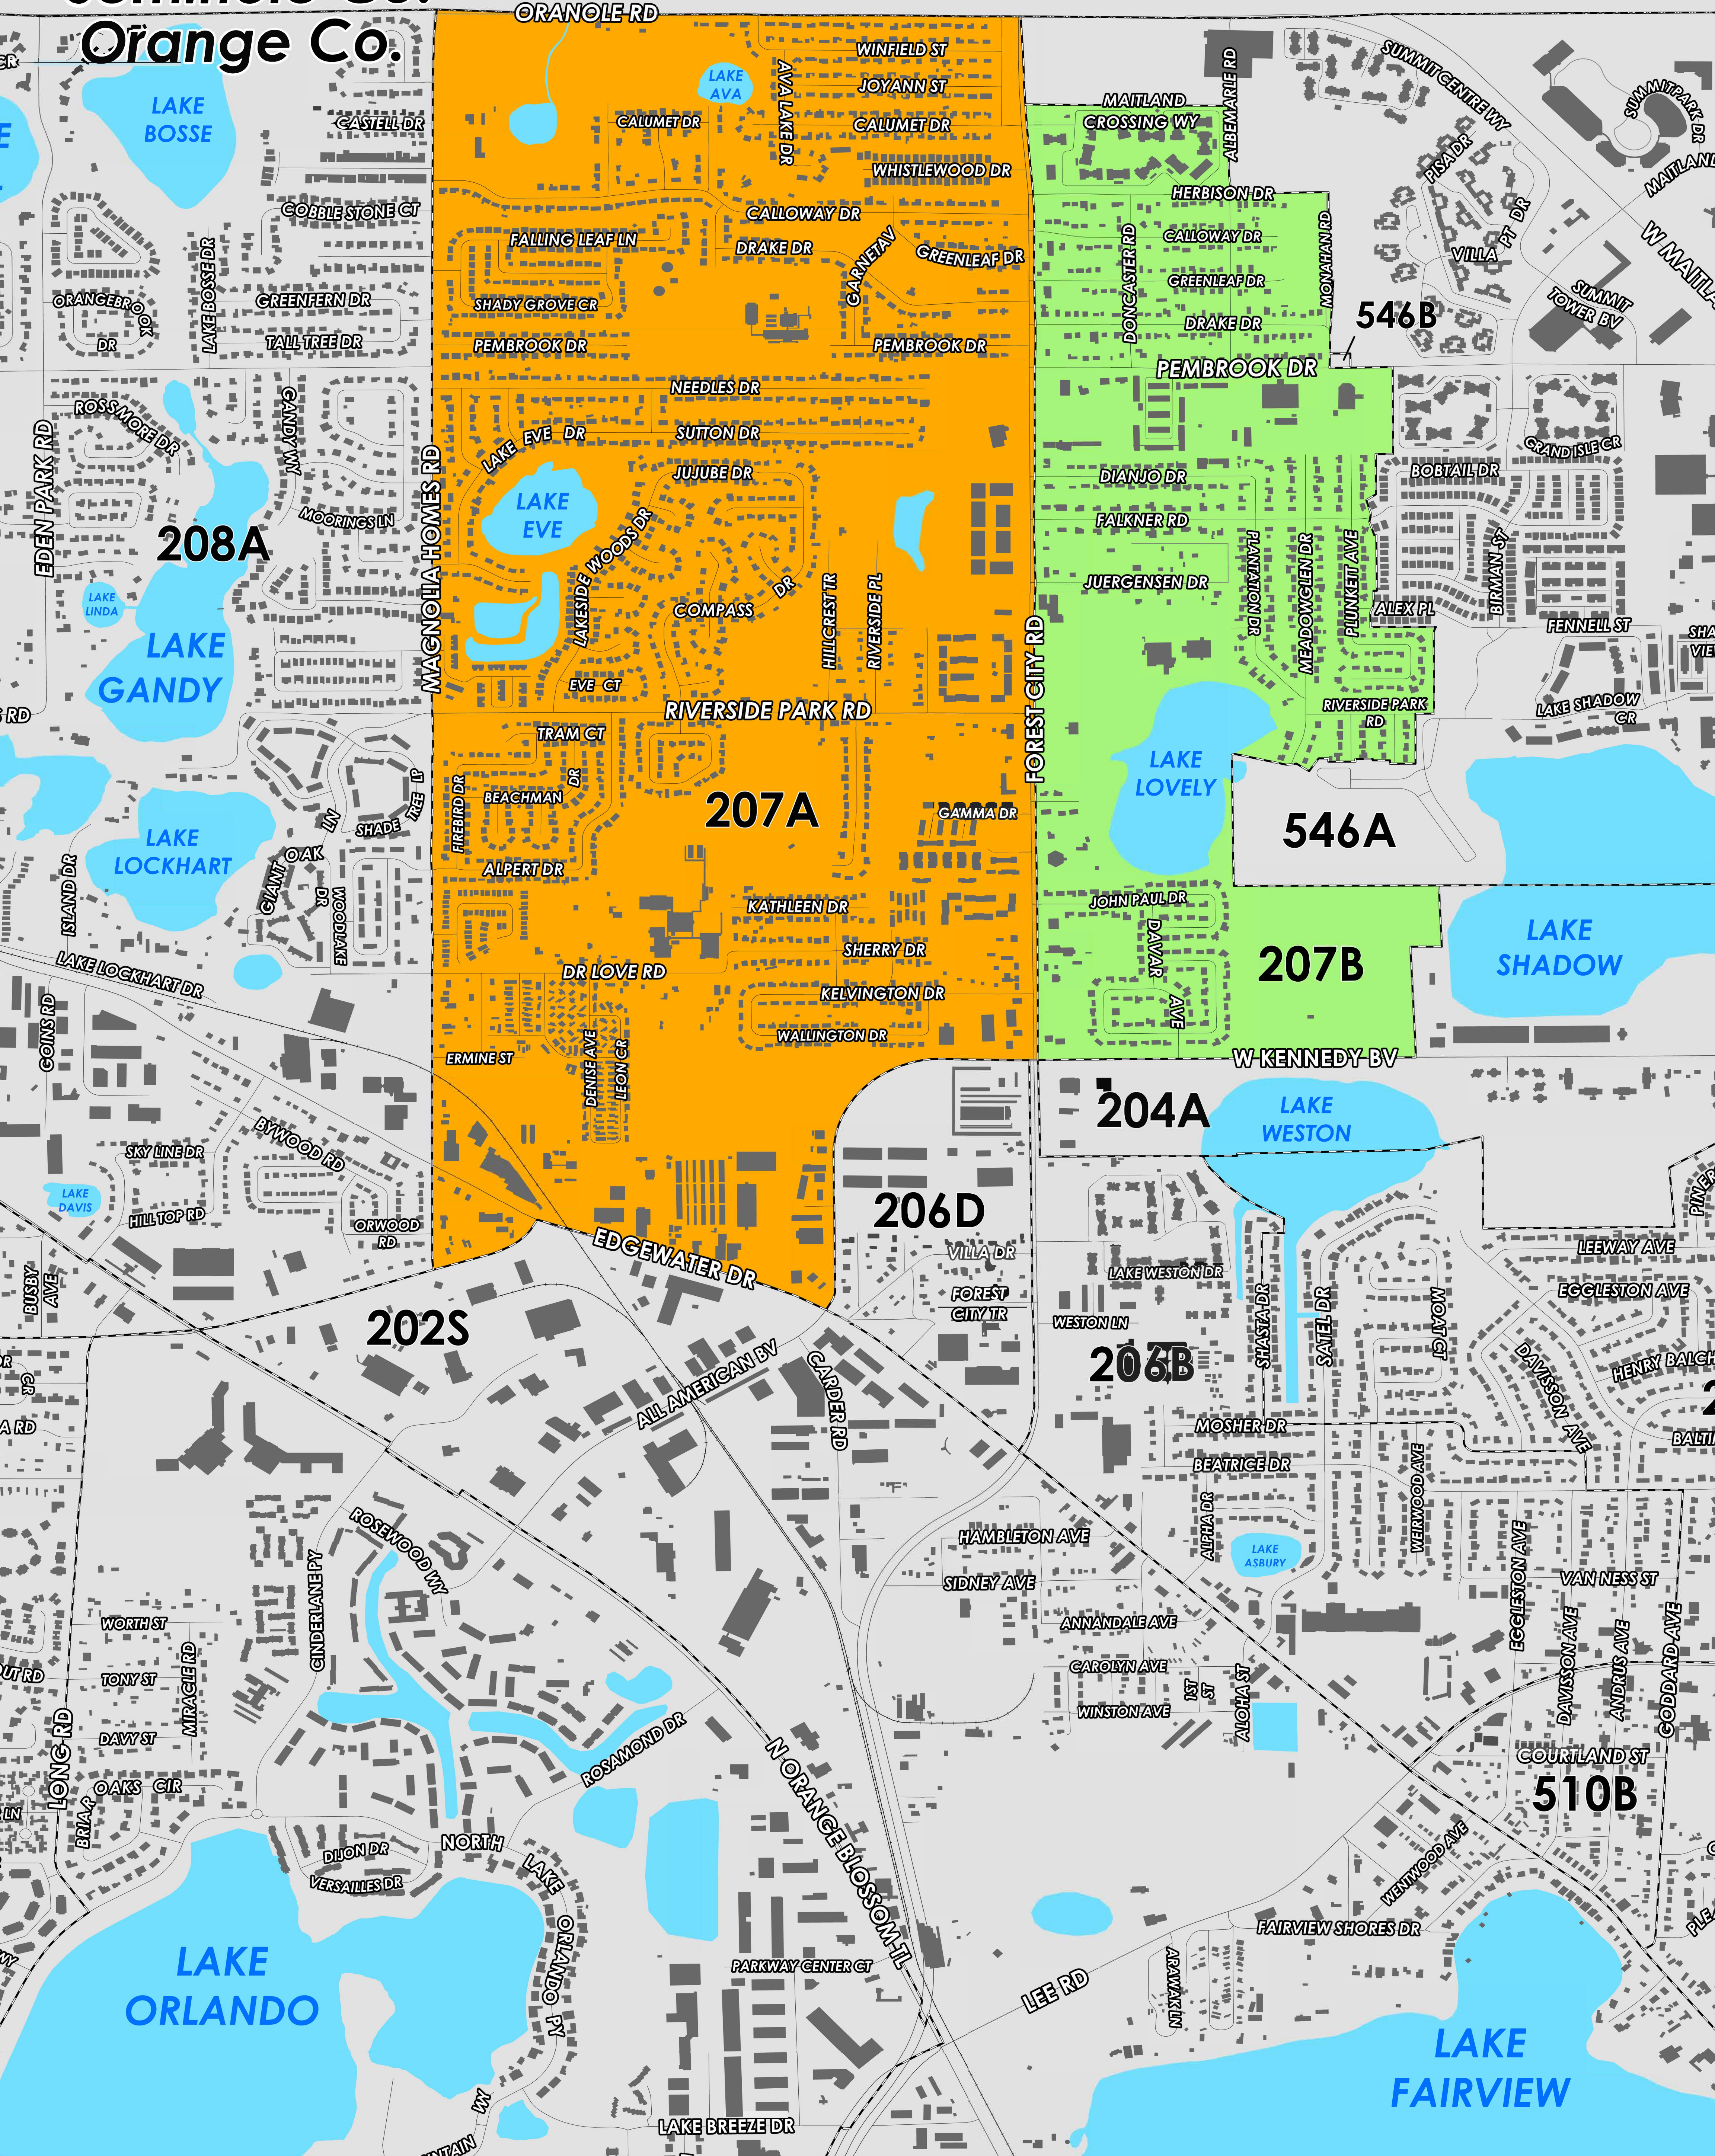

PRECINCT 207

COUNTY PRECINCTS

PRECINCT	U.S. CONGRESS	SENATE	HOUSE	COMMISSION	SCHOOL	CITY	CITY PRECINCT	SPECIAL DIST
207A	10	15	40	2	7			
207B	10	10	40	2	6			

Prepared by: Orange County Supervisor of Elections Mapping Department

CREATED ON: 11/07/2023

Seminole Co. Orange Co.

Precinct 207 (2024) northern boundary follows along Oranole Road and continues parallel north of Maitland Crossing Way to Herbison Drive. The western boundary follows along Magnolia Homes Road, the southern boundary follows along a road combination from Clarcona Ocoee Road, Edgewater Drive to All American Boulevard and West Kennedy Boulevard. The eastern boundary starts just west of Lake Shadow, through east of Lake Lovely and continues parallel east of Avonwood Court, Plunkett Avenue, Monahan Road and along Albemarle Road.

Precinct 207 contains sub precincts of:

207A is with district assignments of U.S. Congress 10, State Senate 15, State House 40, County Commission 2, and School Board 7.

207B is with district assignments of U.S. Congress 10, State Senate 10, State House 40, County Commission 2, and School Board 6.

This map was produced by the Orange County Supervisor of Elections Mapping Department. Additional voter information can be found [on our website](#).