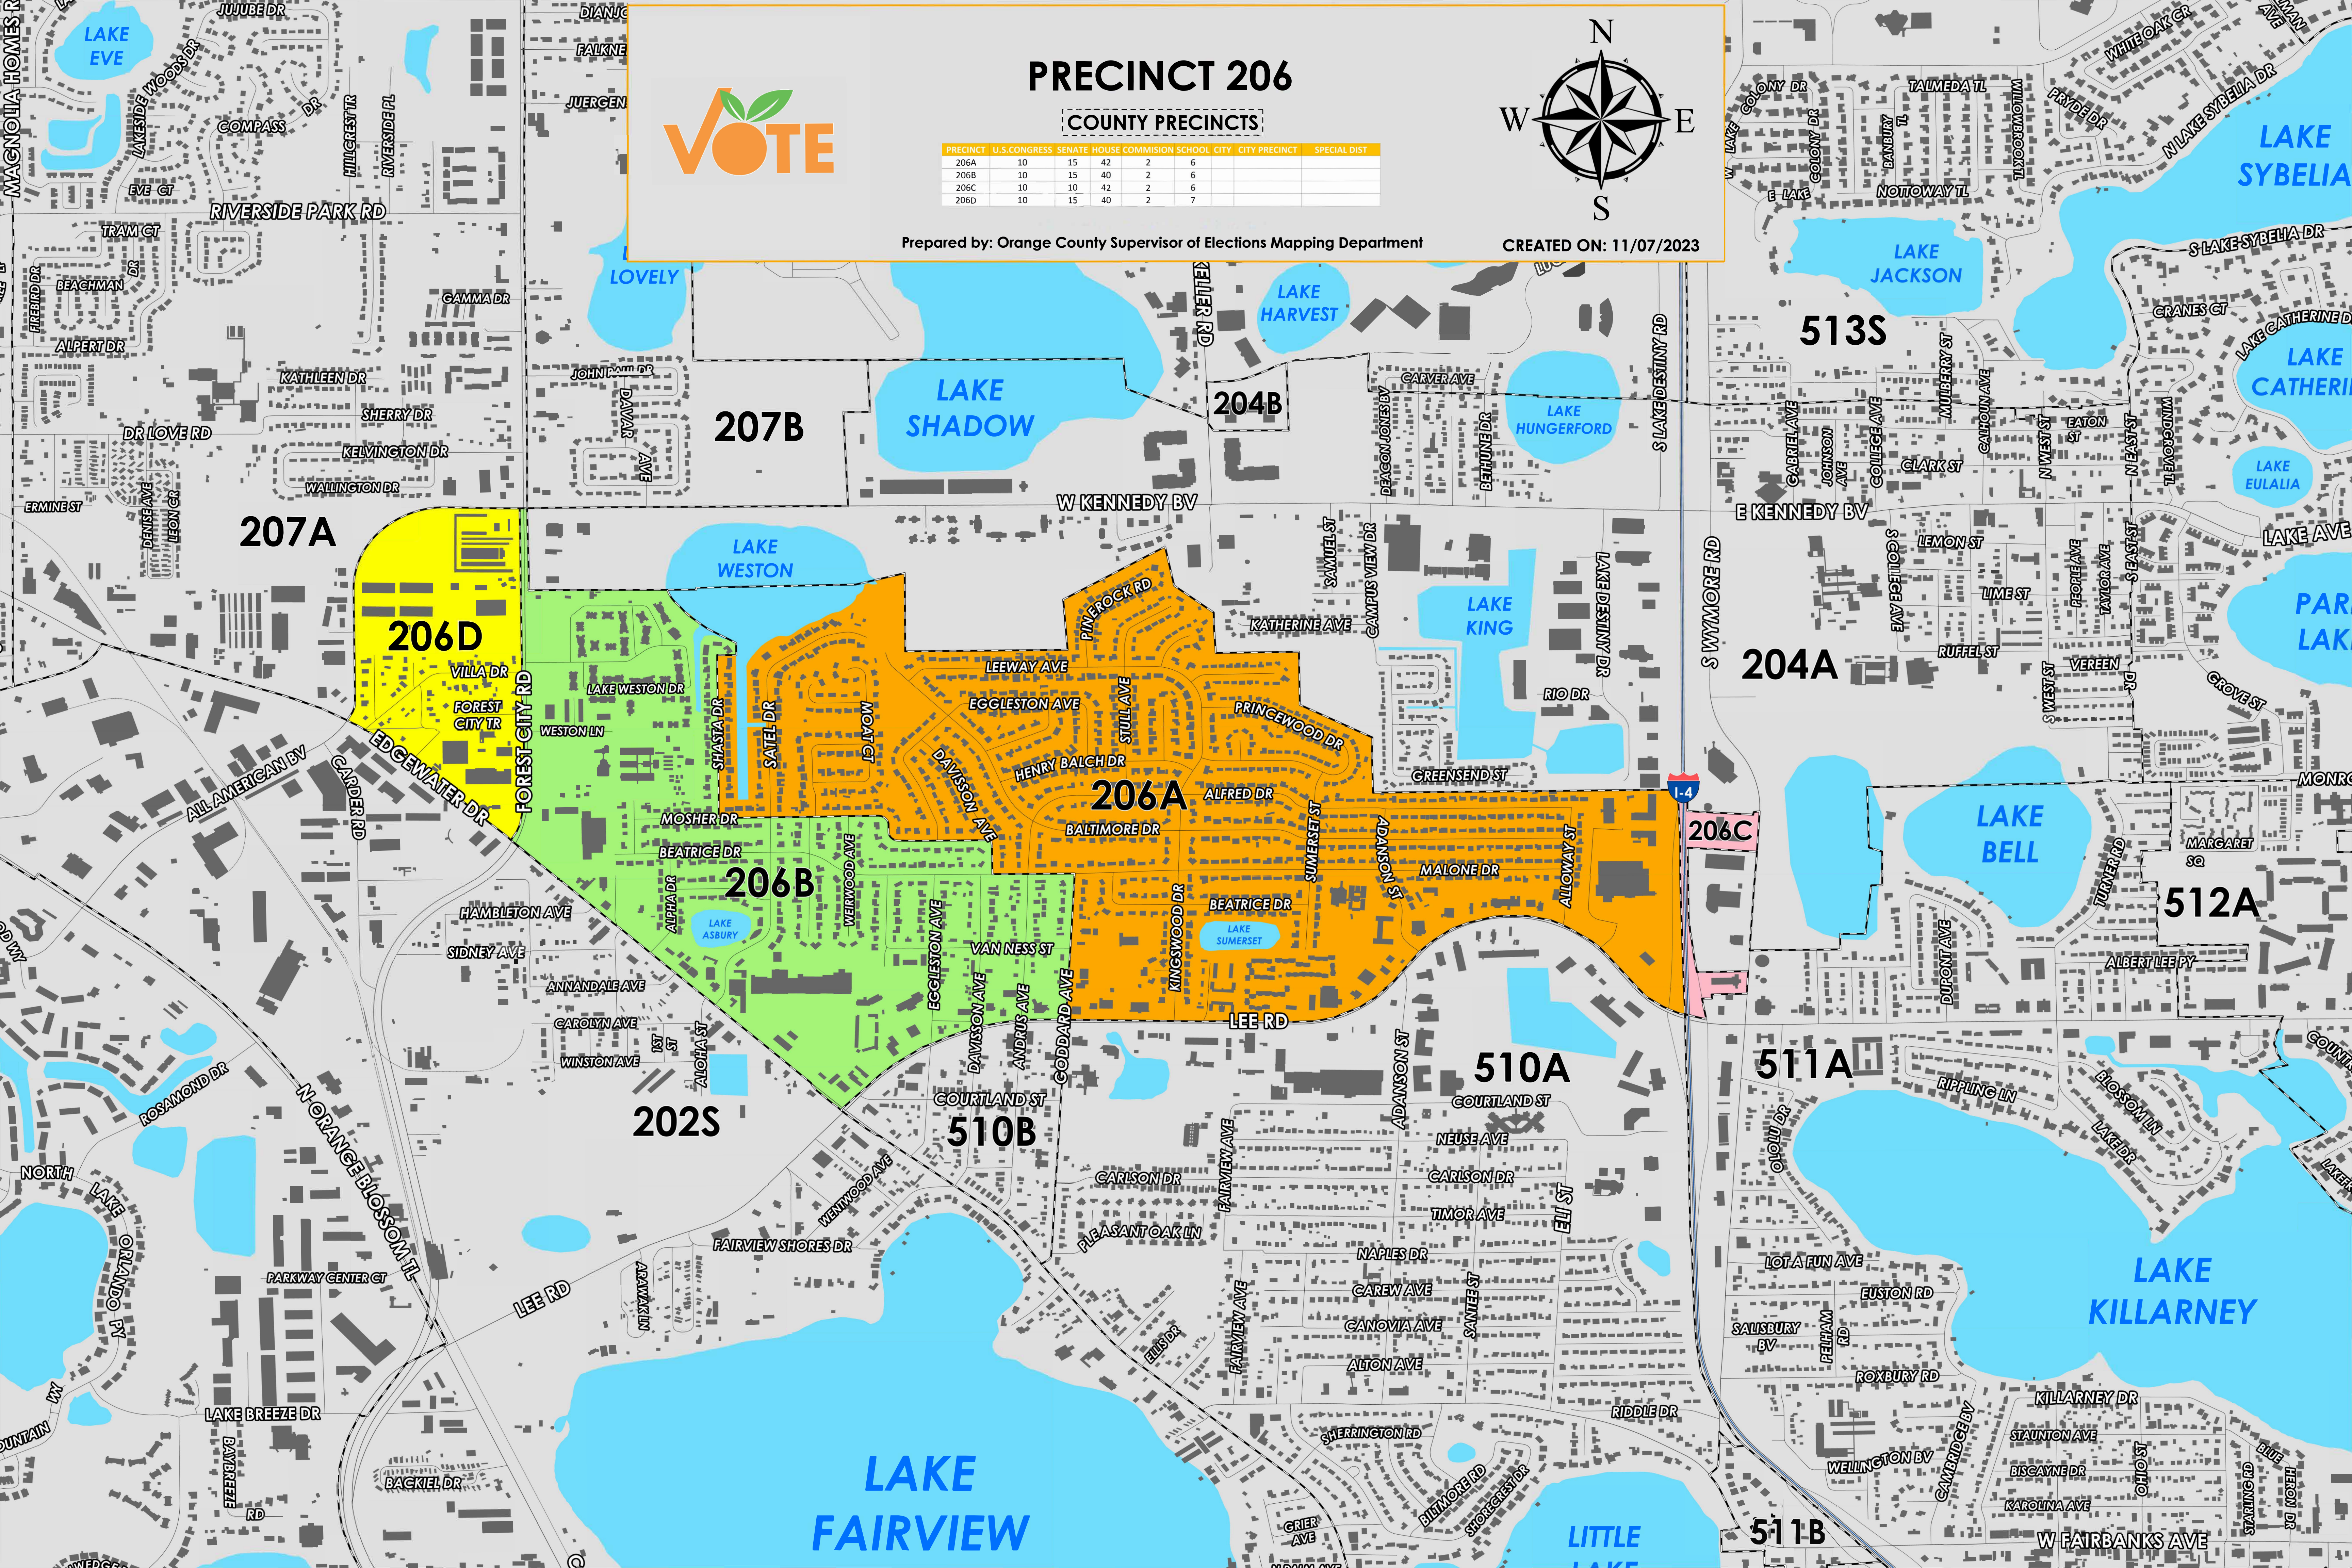

PRECINCT 206

COUNTY PRECINCTS

PRECINCT	U.S. CONGRESS	SENATE	HOUSE COMMISSION	SCHOOL	CITY	CITY PRECINCT	SPECIAL DIST
206A	10	15	42	2	6		
206B	10	15	40	2	6		
206C	10	10	42	2	6		
206D	10	15	40	2	7		

Prepared by: Orange County Supervisor of Elections Mapping Department

CREATED ON: 11/07/2023

207B

204B

513S

207A

206D

204A

206A

206C

206B

512A

202S

510B

510A

511A

LAKE FAIRVIEW

LAKE KILLARNEY

511B

LITTLE LAKE

Precinct 206 (2024) northern boundary follows a section of All American Boulevard then continues parallel north of Weston Pointe Drive, Leeway Avenue, Leeway Court, Princewood Drive and Alfred Drive. The western boundary follows along All American Boulevard, the southern boundary follows along Edgewater Drive and continues onto Lee Road, and the eastern boundary follows along sections of Interstate 4 and North Wymore Road.