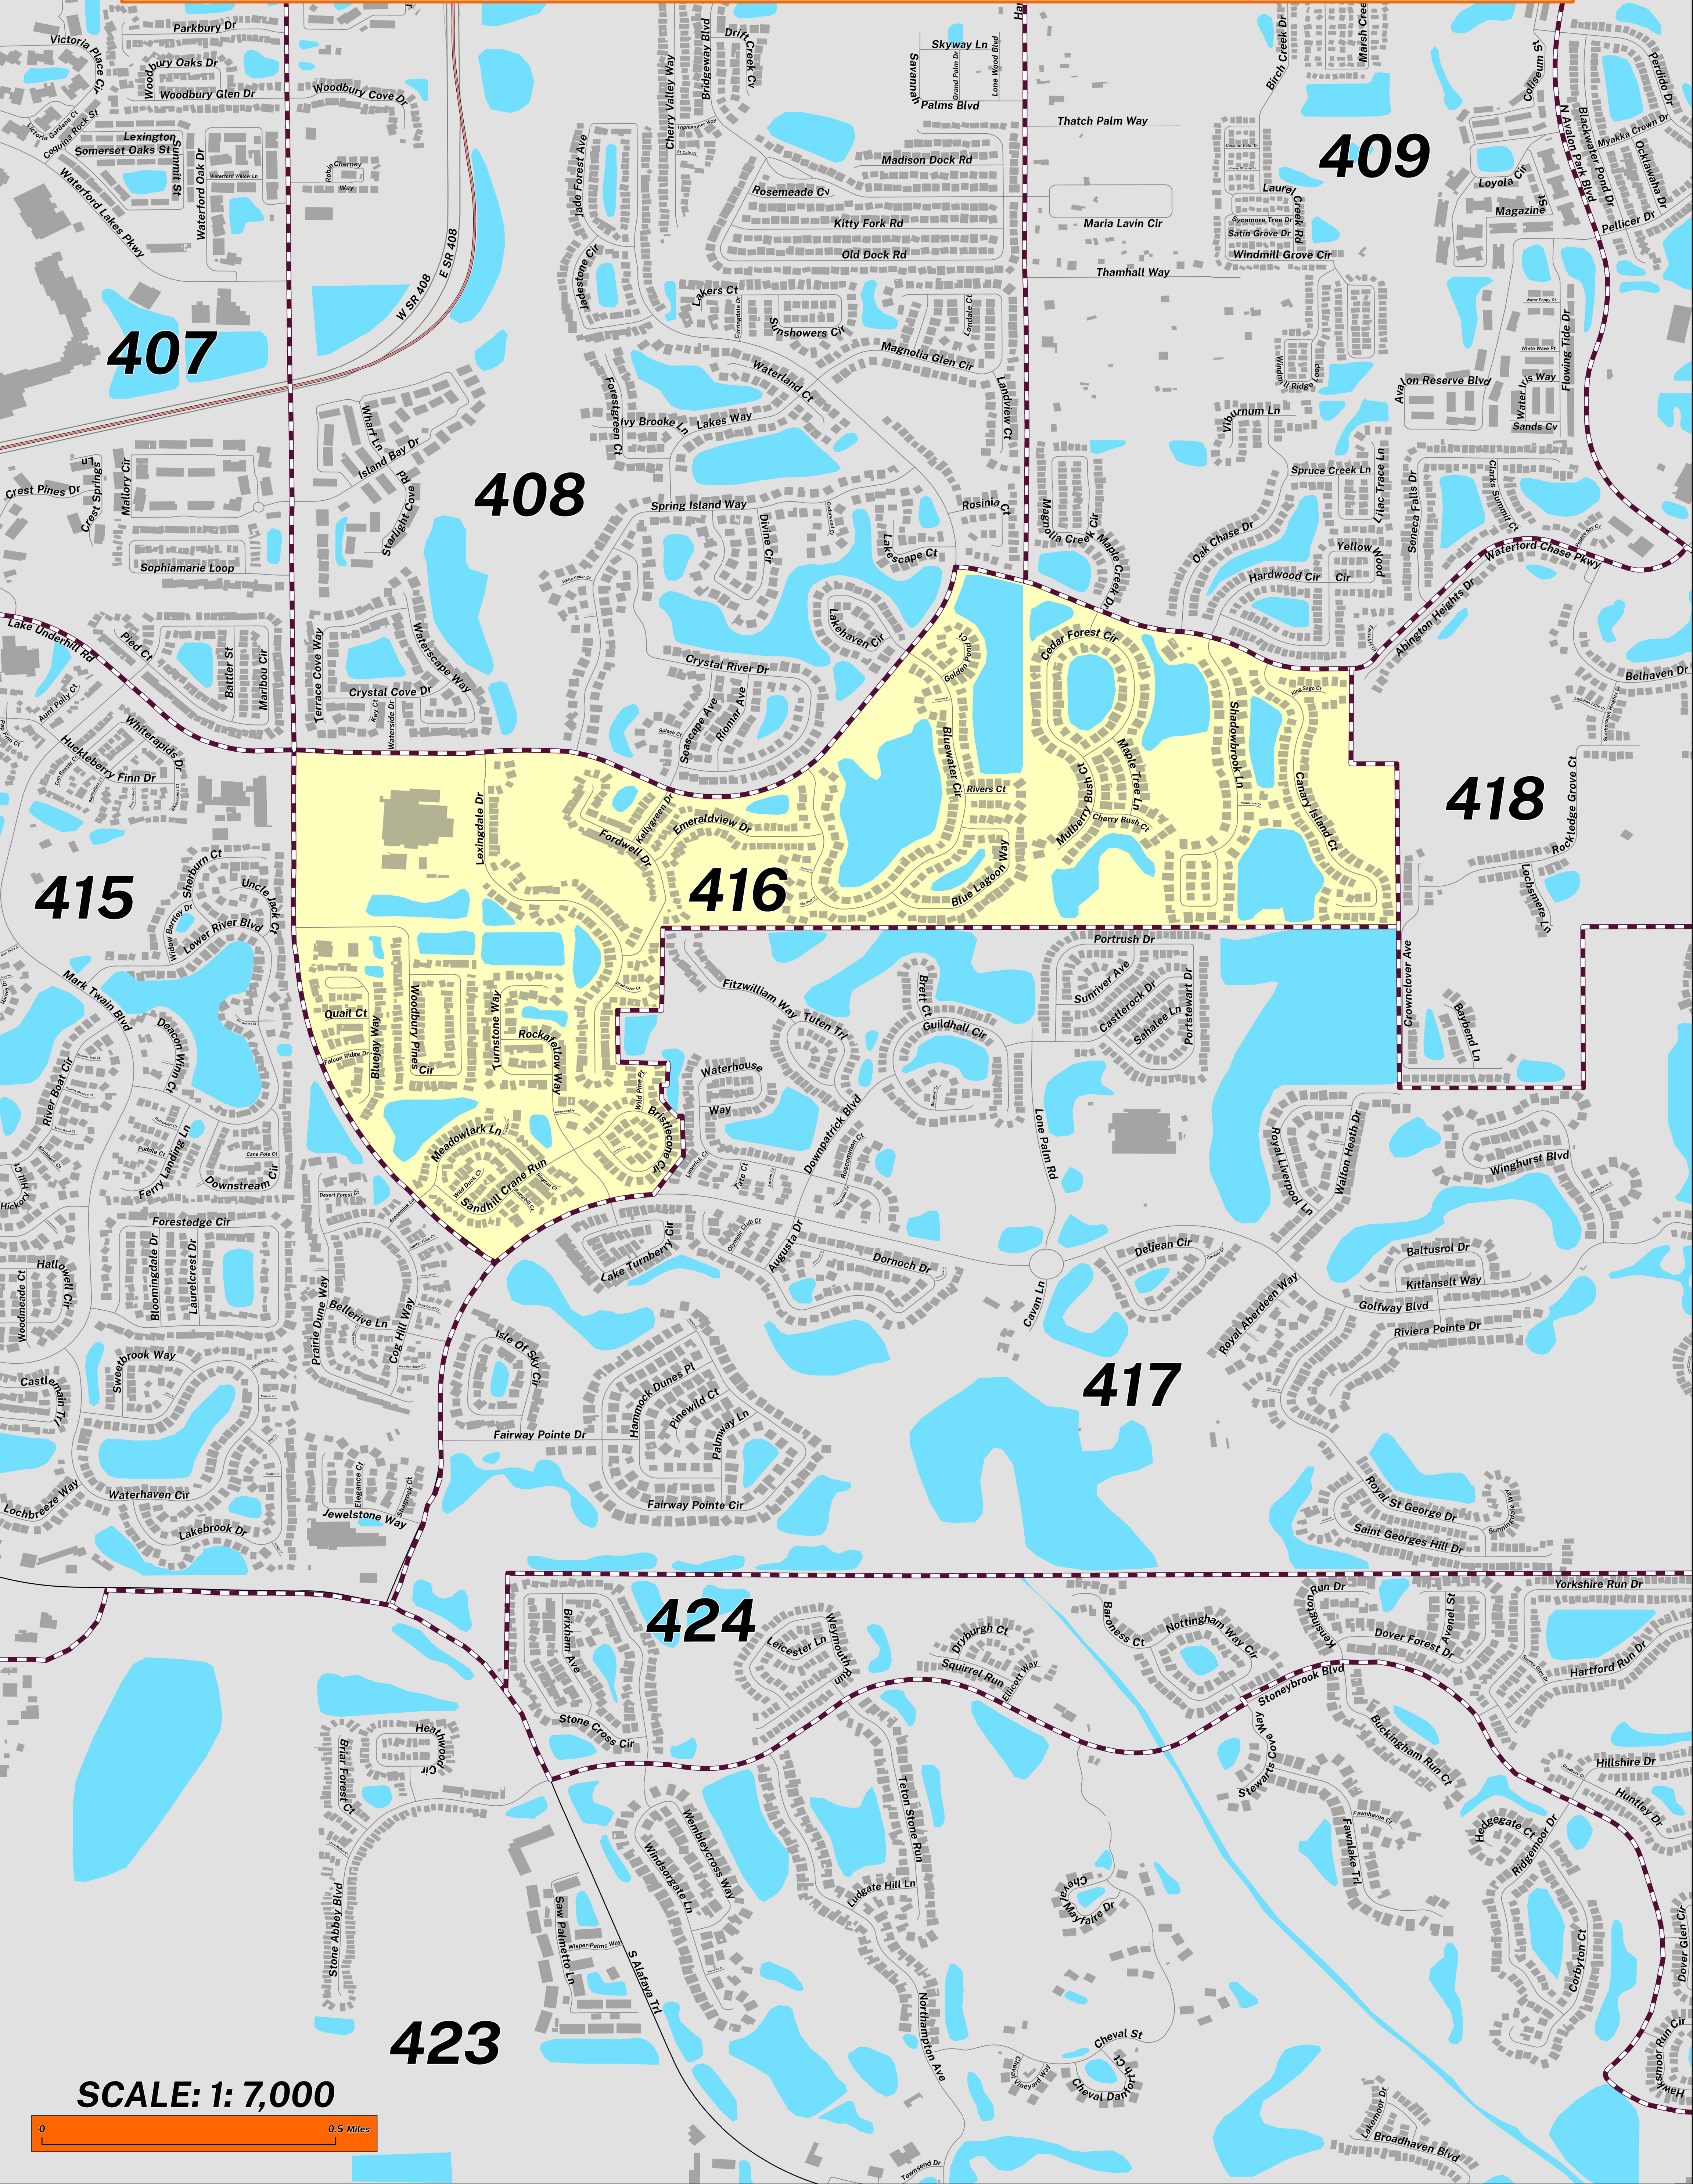

CREATED ON: 03/31/2026

POLLING PLACE DISCOVERY MIDDLE SCHOOL 601 WOODBURY RD

PRECINCT 416

Prepared by: Orange County Supervisor of Elections Mapping Department

SCALE: 1: 7,000

The Polling Place for Precinct 416 is Discovery Middle School at 601 Woodbury Road.

Precinct 416 (2026) northern boundary follows along Lake Underhill Road and continues onto Waterford Chase Parkway. The western boundary is Woodbury Road. The southern boundary follows along Golfway Boulevard and continues west of Waterhouse Way, then extends east at Fordwell Drive. The eastern boundary follows along Crownlover Avenue and extends to Waterford Chase Parkway.

Precinct 416S is with district assignments of U.S. Congress 10, State Senate 17, State House 35, County Commission 4, School Board 1, and Soil & Water 4.

For more detailed views of other county and municipal precincts, [visit the District and Precinct Maps page](#). For more information about precinct boundaries, contact the [Orange County Supervisor of Elections office](#).

This map was produced by the Orange County Supervisor of Elections Mapping Department. Additional voter information can be found [on our website](#).