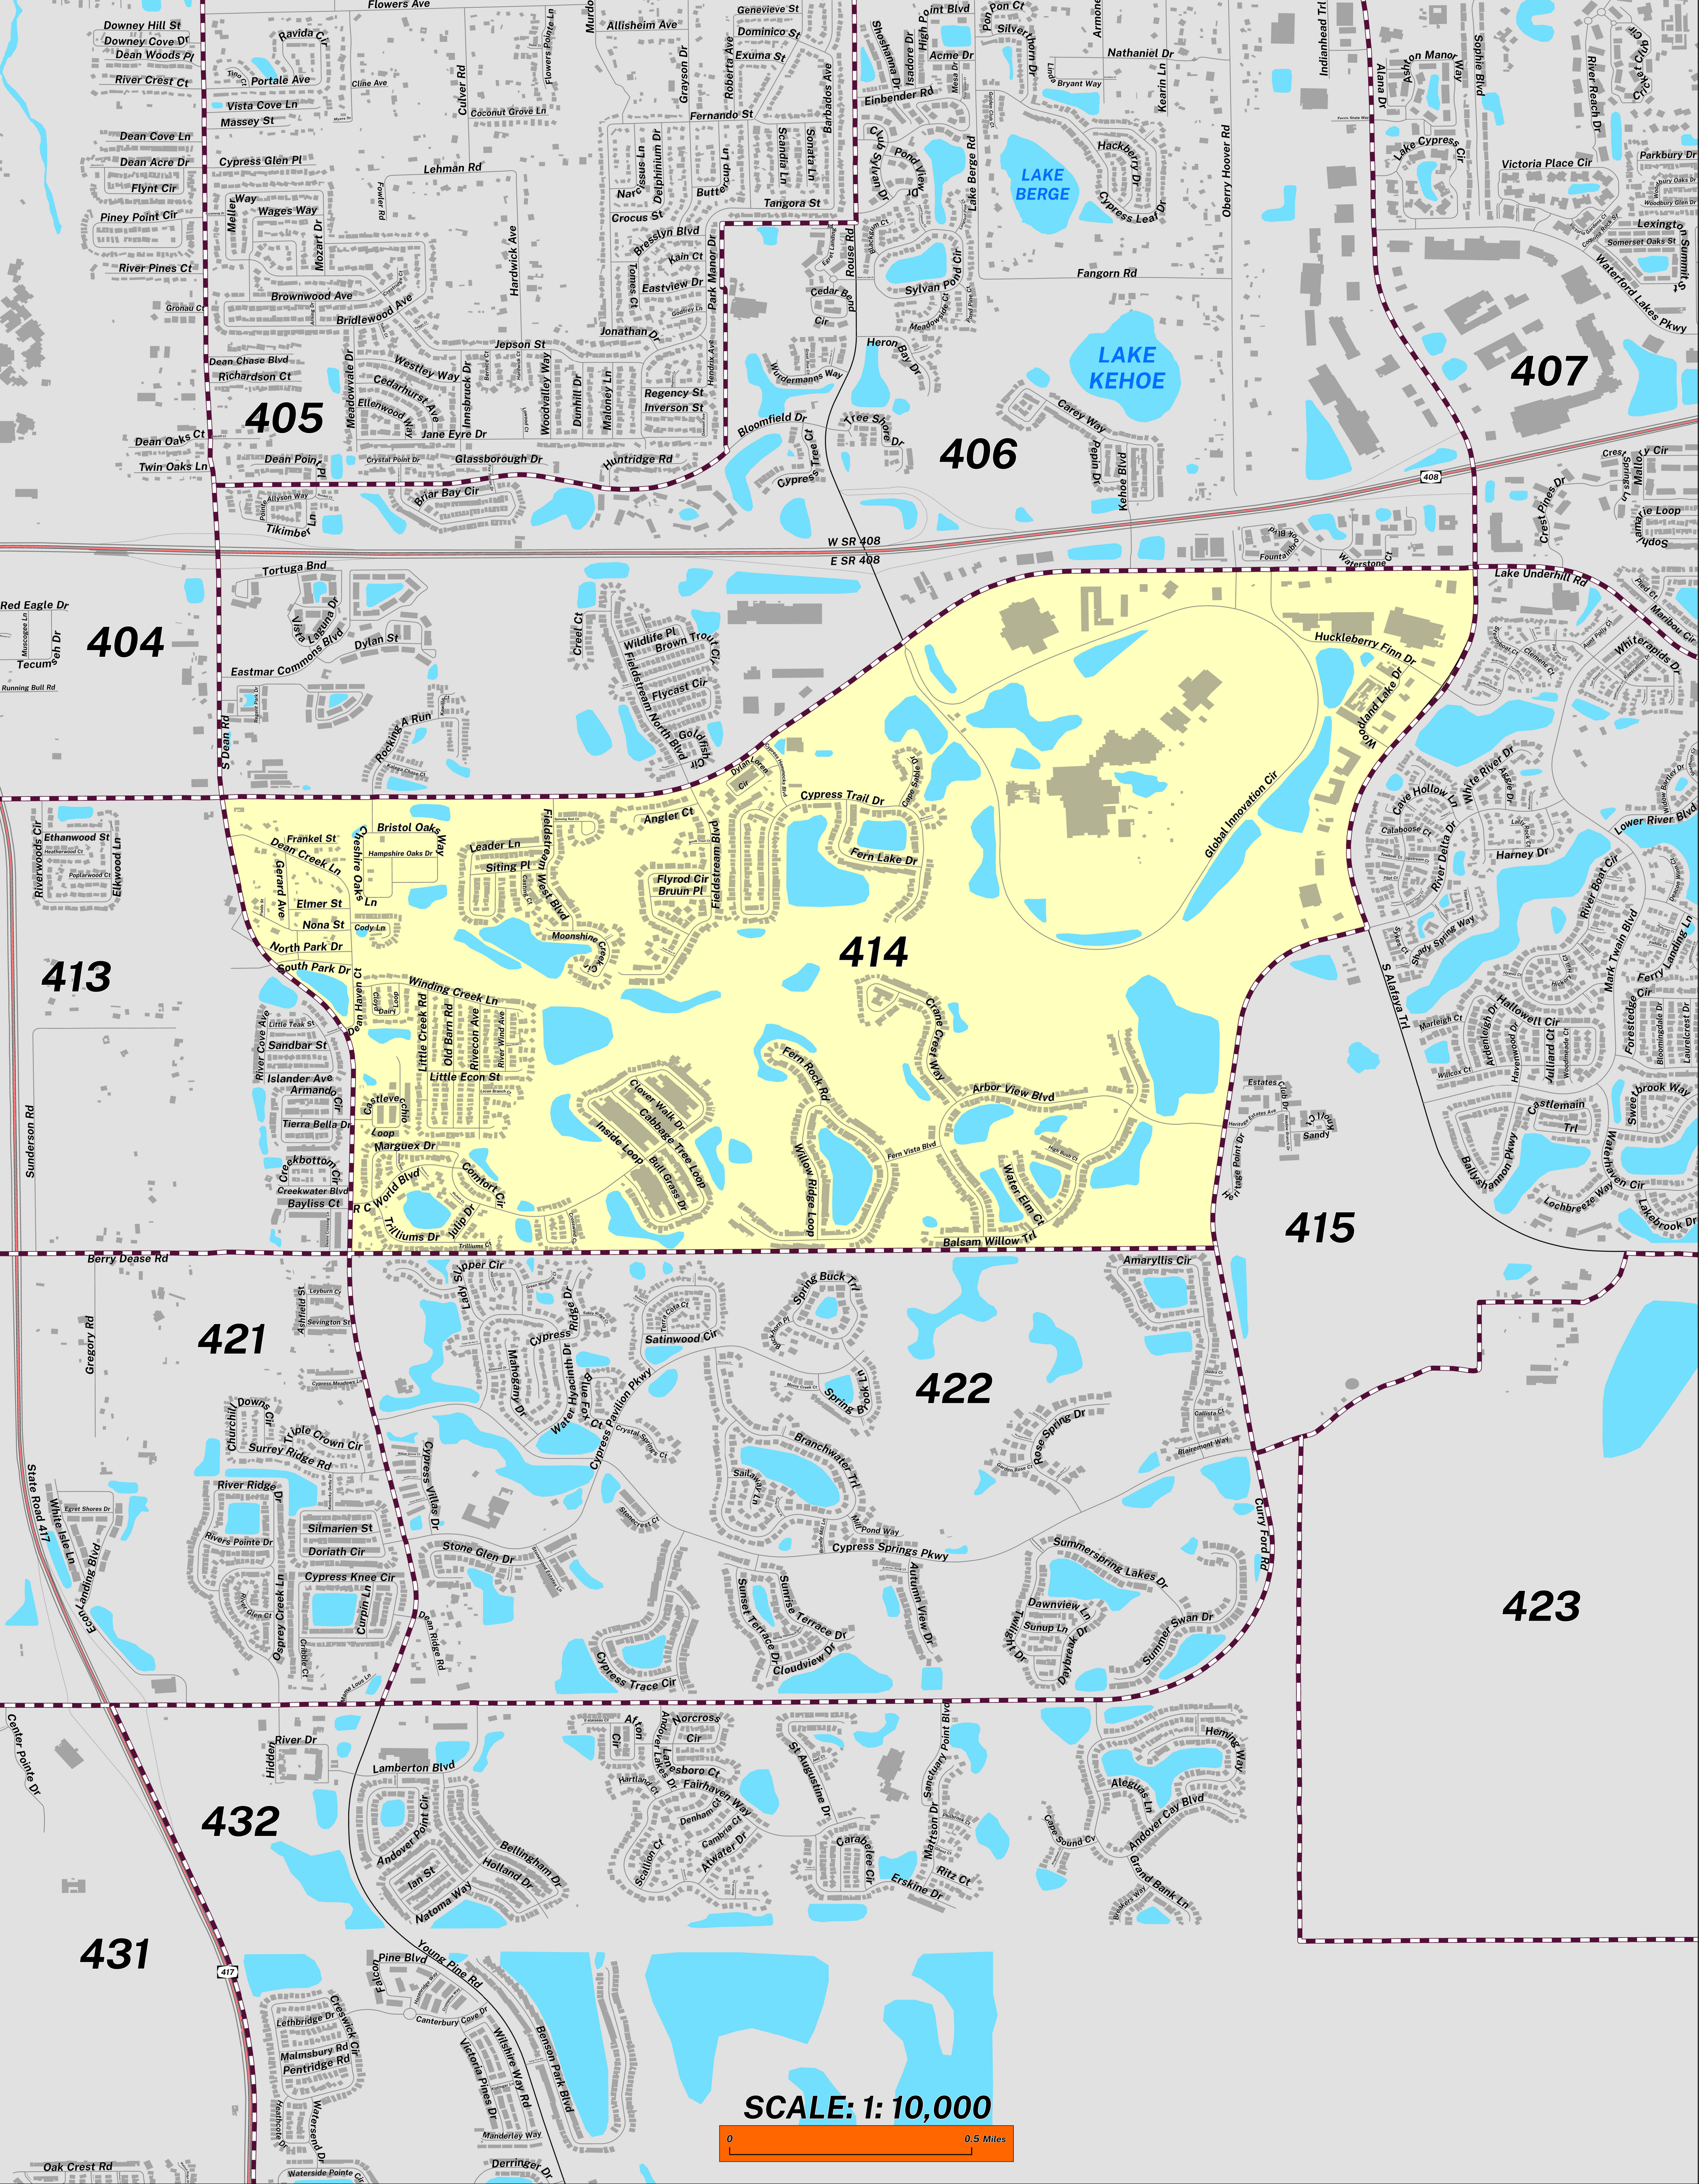

CREATED ON: 03/31/2026

POLLING PLACE LEGACY MIDDLE SCHOOL 11398 LAKE UNDERHILL RD

PRECINCT 414

Prepared by: Orange County Supervisor of Elections Mapping Department

SCALE: 1: 10,000

The Polling Place for Precinct 414 is Legacy Middle School at 11398 Lake Underhill Road.

Precinct 414 (2026) northern boundary is Lake Underhill Road. The western boundary is South Dean Road. The southern boundary extends south of Trilliums Drive and Balsam Willow Trail. The eastern boundary follows along Curry Ford Road and continues onto South Alafaya Trail.

Precinct 414S is with district assignments of U.S. Congress 10, State Senate 17, State House 35, County Commission 4, School Board 1, and Soil & Water 4.

For more detailed views of other county and municipal precincts, [visit the District and Precinct Maps page](#). For more information about precinct boundaries, contact the [Orange County Supervisor of Elections office](#).

This map was produced by the Orange County Supervisor of Elections Mapping Department. Additional voter information can be found [on our website](#).