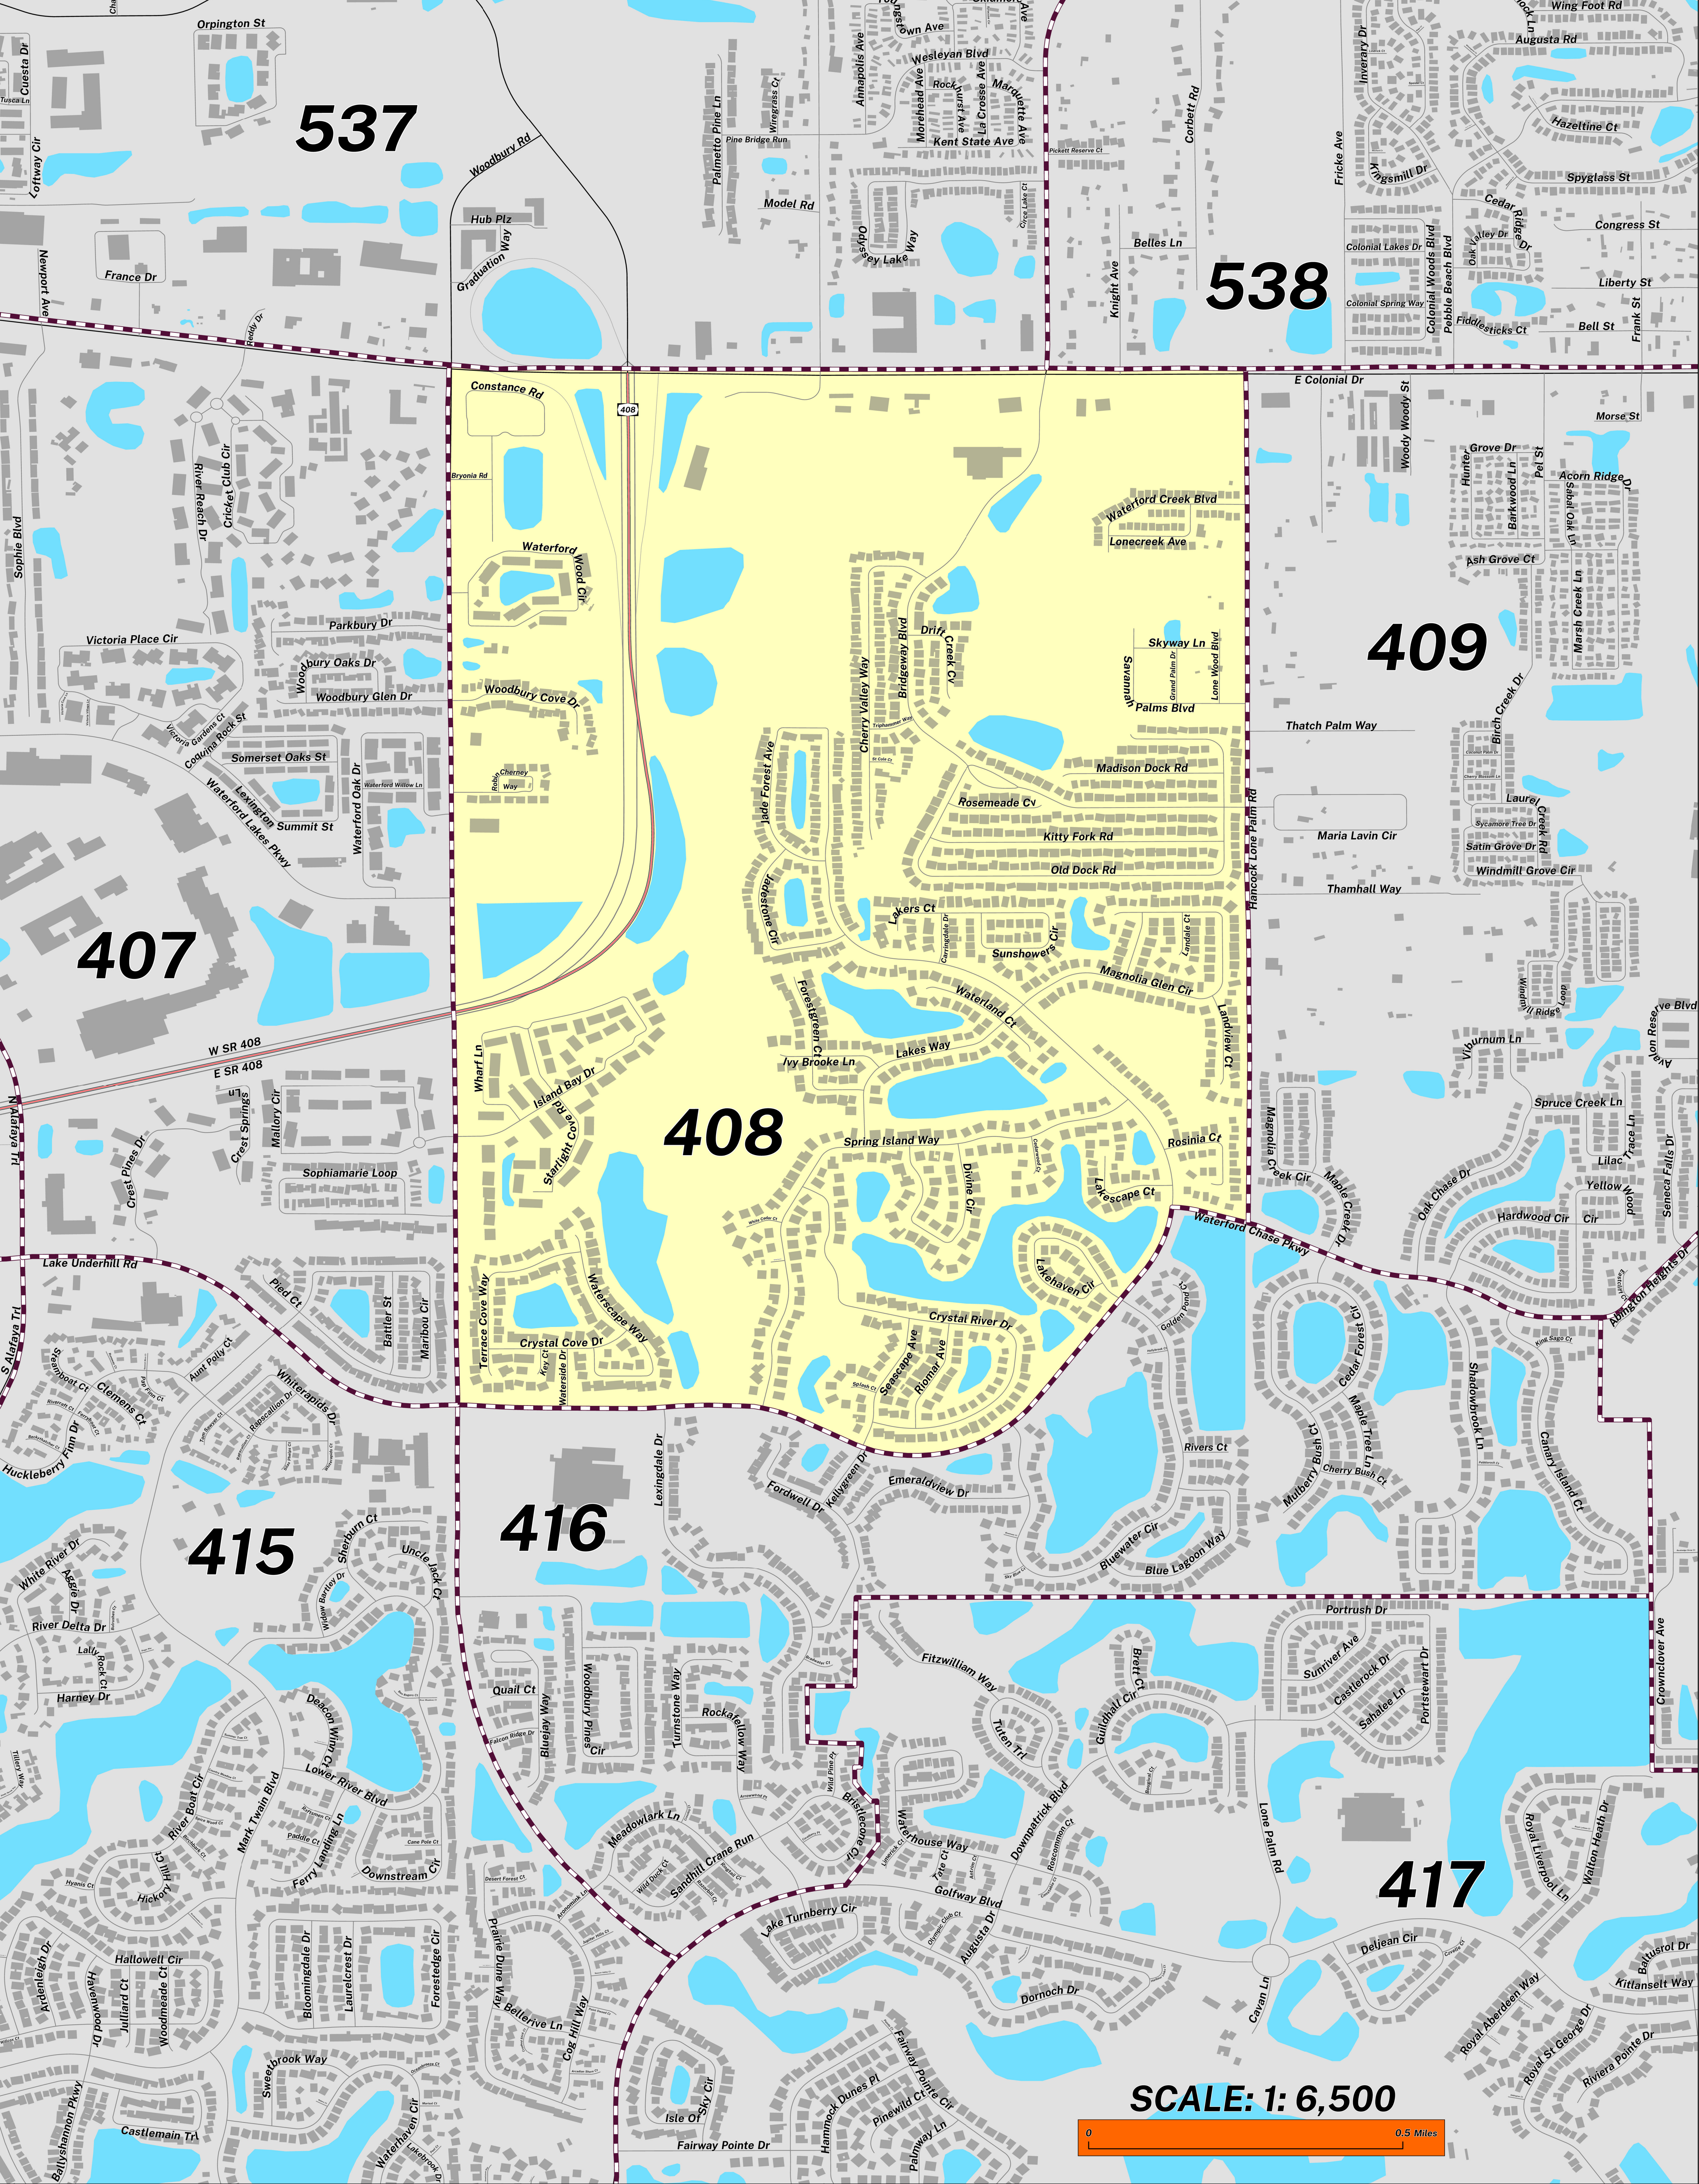

CREATED ON: 03/30/2026

POLLING PLACE WOODBURY PRESBYTERIAN CHURCH 1501 WOODBURY RD

PRECINCT 408

Prepared by: Orange County Supervisor of Elections Mapping Department

SCALE: 1: 6,500

The Polling Place for Precinct 408 is Woodbury Presbyterian Church at 1501 Woodbury Road.

Precinct 408 (2026) northern boundary is East Colonial Drive. The western boundary is Woodbury Road. The southern boundary follows along Lake Underhill Road and continues onto a section Waterford Chase Parkway. The eastern boundary is Hancock Lone Palm Road.

Precinct 408S is with district assignments of U.S. Congress 10, State Senate 17, State House 35, County Commission 4, School Board 1 and Soil & Water 4.

For more detailed views of other county and municipal precincts, [visit the District and Precinct Maps page](#). For more information about precinct boundaries, contact the [Orange County Supervisor of Elections office](#).

This map was produced by the Orange County Supervisor of Elections Mapping Department. Additional voter information can be found [on our website](#).