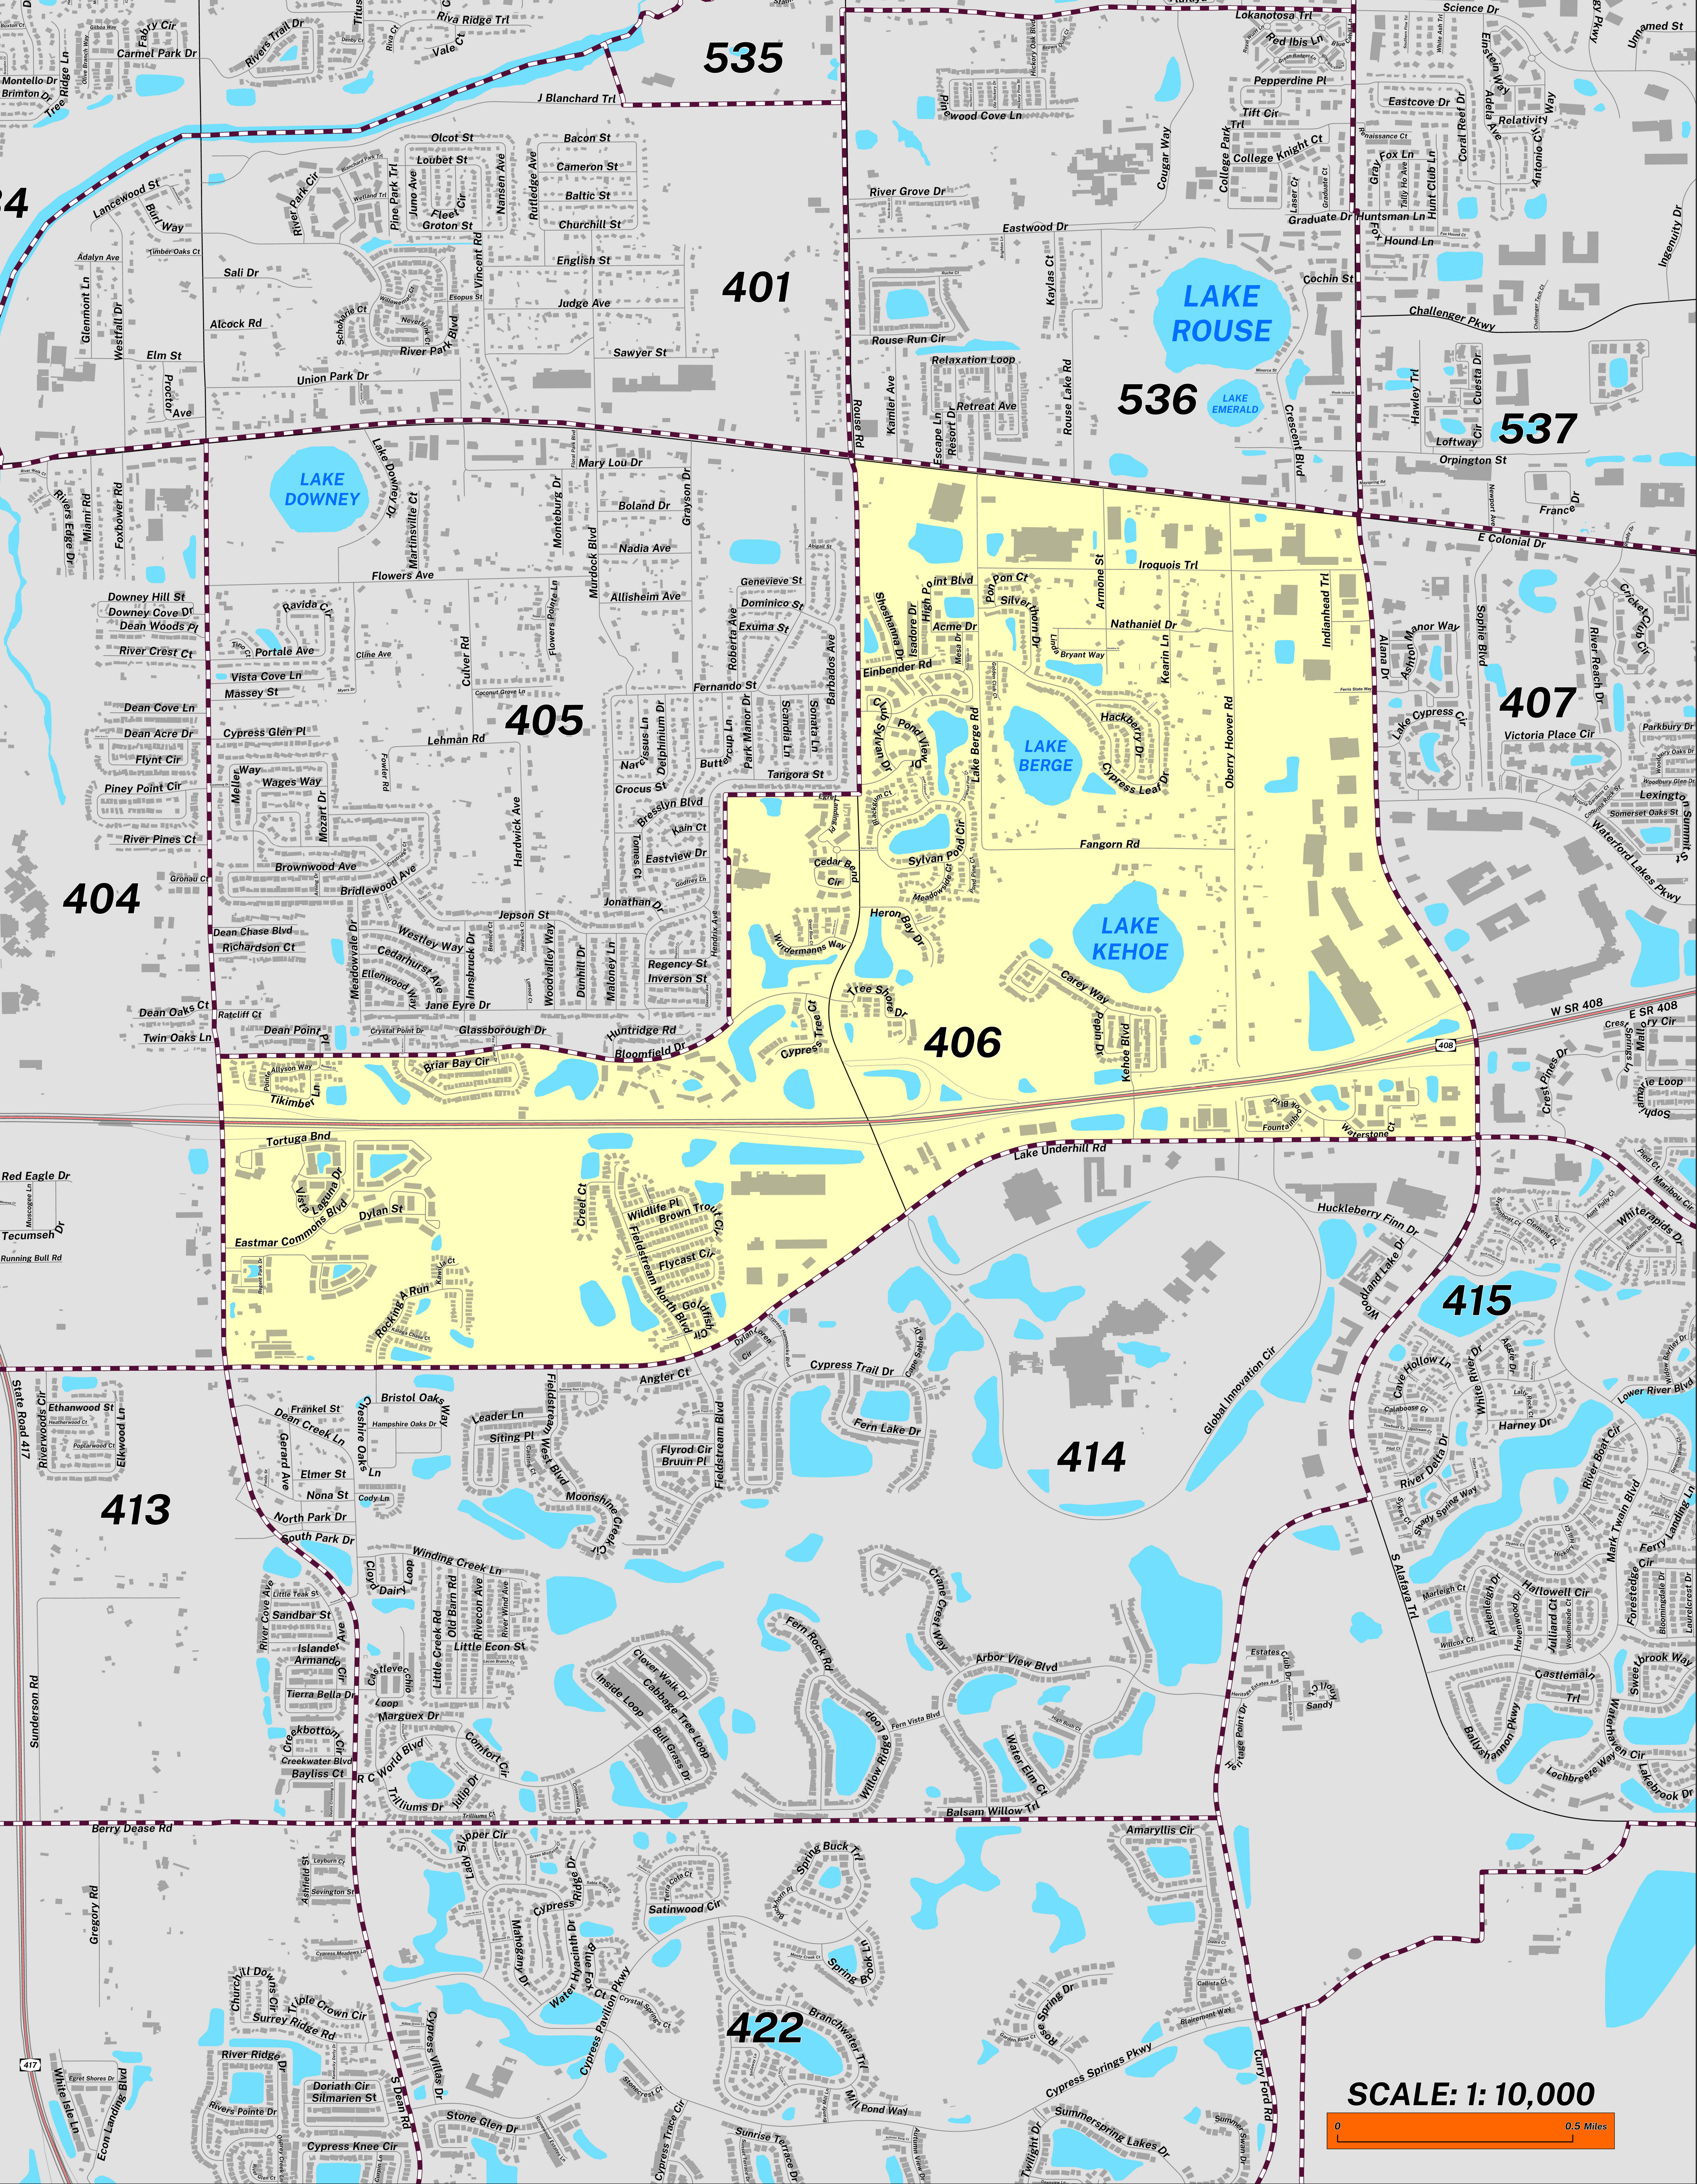

CREATED ON: 03/30/2026

POLLING PLACE SPIRIT OF JOY LUTHERAN CHURCH 1801 ROUSE RD

PRECINCT 406

Prepared by: Orange County Supervisor of Elections Mapping Department

SCALE: 1: 10,000
0 0.5 Miles

The Polling Place for Precinct 406 is Spirit of Joy Lutheran Church at 1801 Rouse Road.

Precinct 406 (2026) northern boundary is Bloomfield Drive. The western boundary follows along Rouse Road then continues parallel north of Tangora Street, Huntridge Road, Dean Point Place and extends to Dean Road. The southern boundary follows along Lake Underhill Road. The eastern boundary follows along North Alafaya Trail.

Precinct 406 has sub precincts of:

406A is with district assignments of U.S. Congress 10, State Senate 17, State House 43, County Commission 4, School Board 1 and Soil & Water 4.

406B is with district assignments of U.S. Congress 10, State Senate 17, State House 35, County Commission 4, School Board 1 and Soil & Water 4.

This map was produced by the Orange County Supervisor of Elections Mapping Department. Additional voter information can be found [on our website](#).